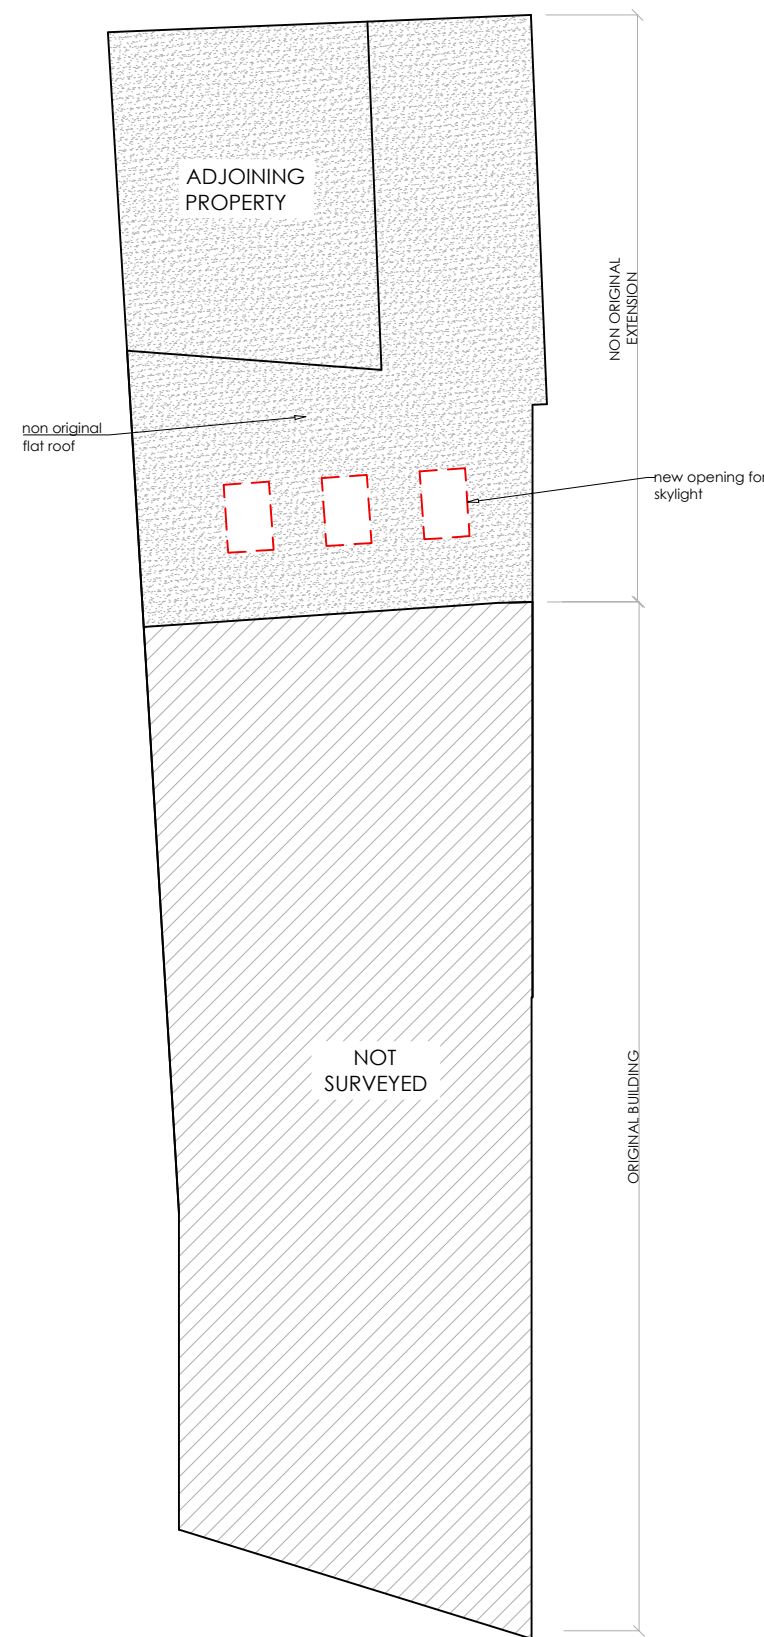

DEMOLITION FIRST FLOOR PLAN

Planning Application

Client
Adam Caan
-
803 Commercial Rd
E14 7HG
-

Refurbishment

-
-
Demolition Floor plans
-

Drawn by: ac Date: Mar /17
Checked by: **D101** Scale: 1:100 @ A3