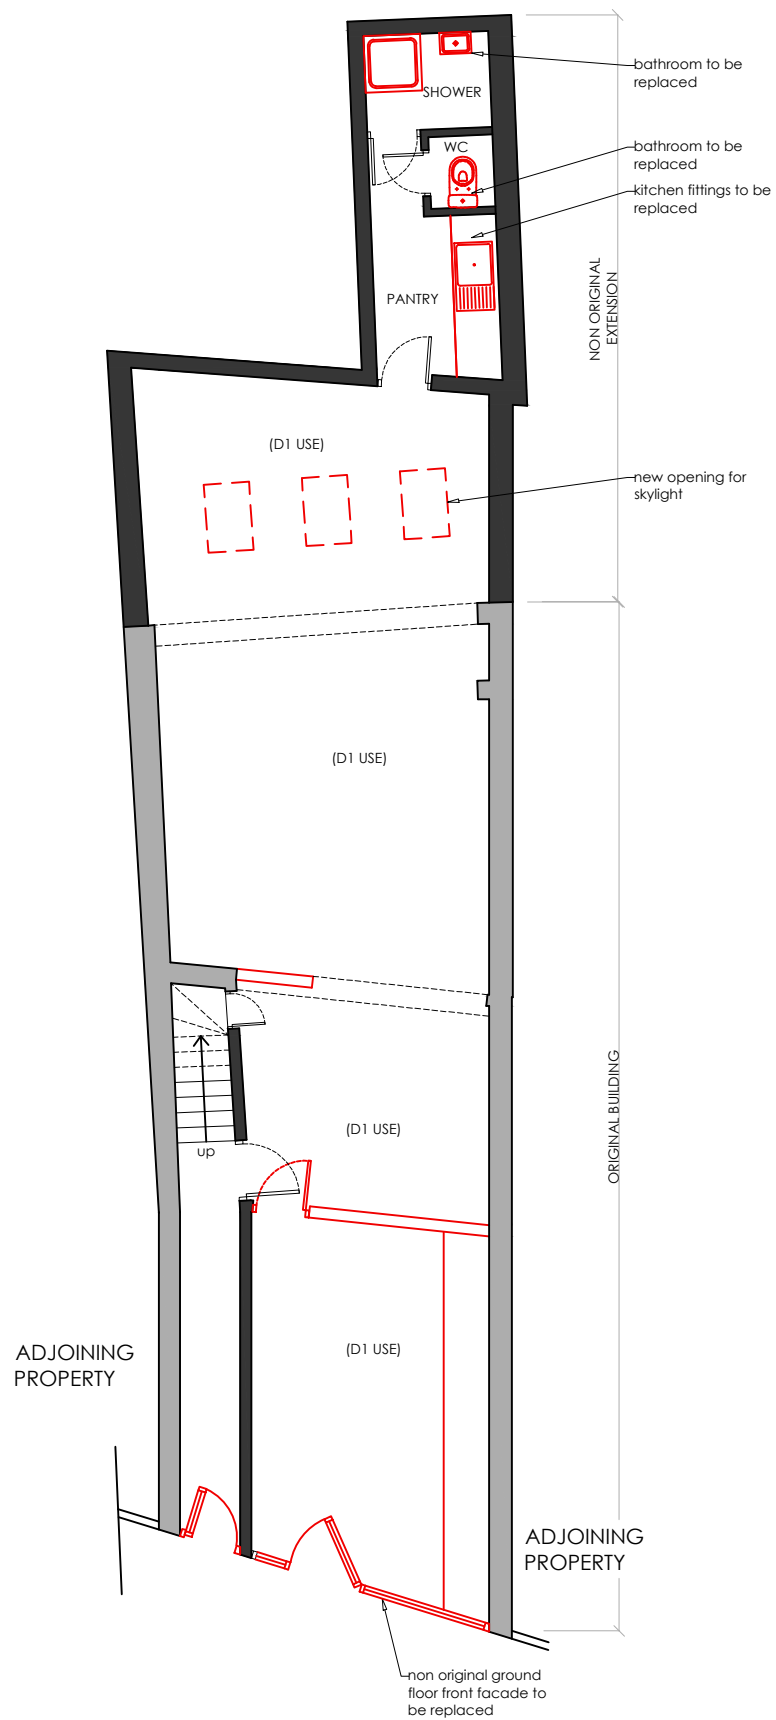

LEGEND

- EXISTING ORIGINAL
- EXISTING NON ORIGINAL
- DEMOLITION

**DESIGN
EXTENSION**

125, 420 London road,
Croydon, CR0 2NT
Tel: 020 7856 0495
E: planning@designextension.co.uk
www.designextension.co.uk

DEMOLITION GROUND FLOOR PLAN