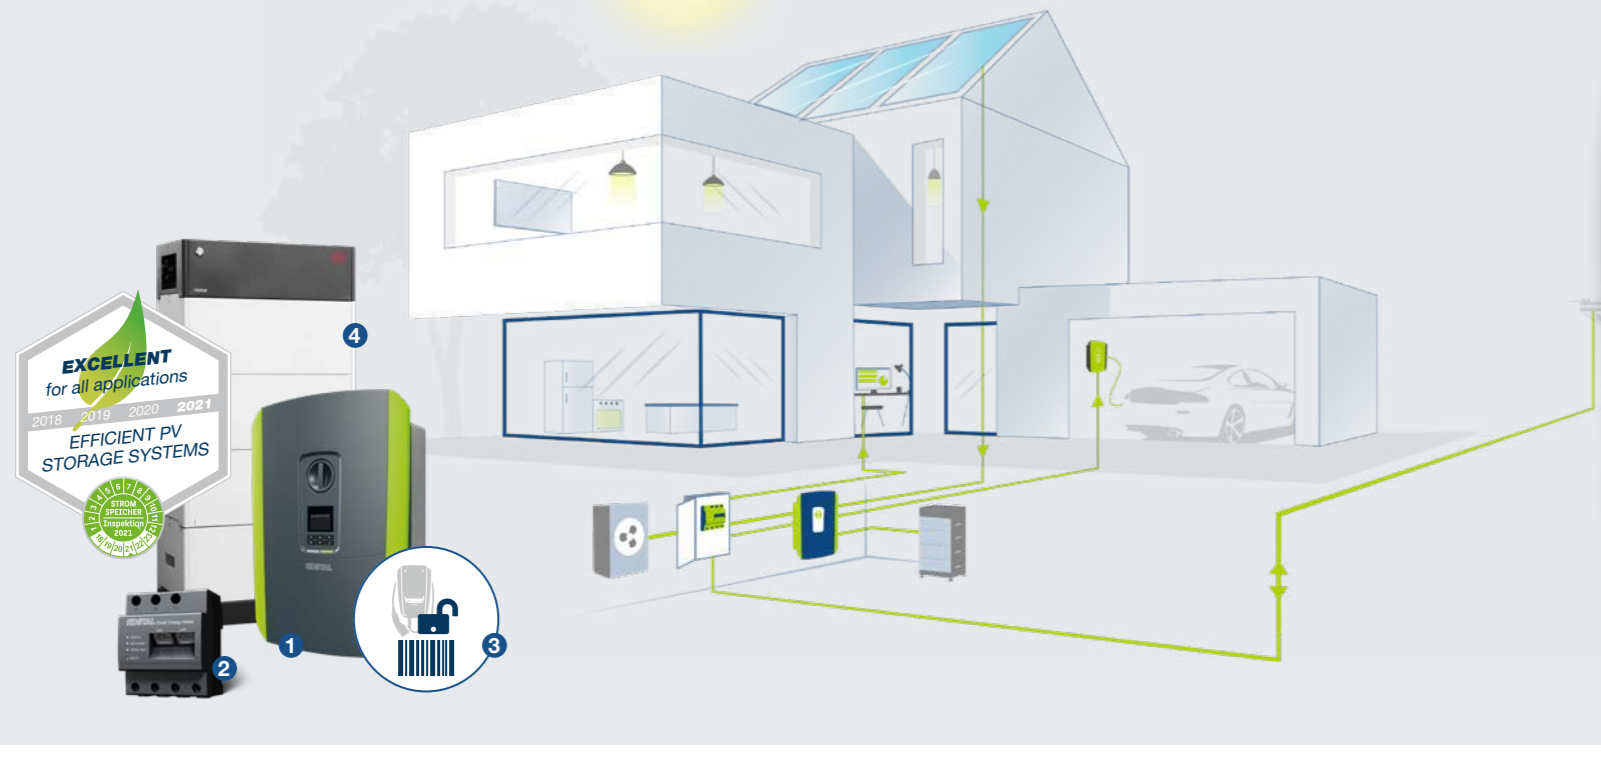

# ENECTOR – fully charged for the future

With the KOSTAL wallbox, electromobility is within reach: quick, easy and at home. An efficient charging solution in the complete KOSTAL system.

Smart  
connections.

## ENECTOR AC 3.7/11 KOSTAL AC wallbox

- **Highly efficient**  
Single-phase charging power of up to 3.7 kW and three-phase charging power of 11 kW
- **Really easy to connect**  
Simply plug in and charge – no authorisation required
- **Everything always visible at a glance**  
Status information can be easily read on the LED display
- **Better safe than sorry**  
Integrated DC residual current monitoring > 6 mA
- **Perfectly networked**  
Compatibility with many electric vehicles and plug-in hybrids (mode 3 charging electronics)
- **Firmly connected**  
7.5 m permanently connected type 2 cable
- **Suitable for any location**  
Outdoor installation possible (IP54)
- **Highly economical**  
Particularly low standby consumption < 1W
- **The team player**  
Compatible with the complete KOSTAL system

## The ENECTOR in the complete KOSTAL system

As well as the benefit of having your electric vehicle right outside your own front door and the KOSTAL wallbox on your wall, now really is the time to invest in a photovoltaic system. Benefit from our perfectly coordinated complete package.

The weatherproof housing efficiently combines attractive design and top performance. With clear lines and compact dimensions, the ENECTOR includes all important connections.

In addition, the LED display on the front of the housing indicates all important status messages – providing an overview at all times.