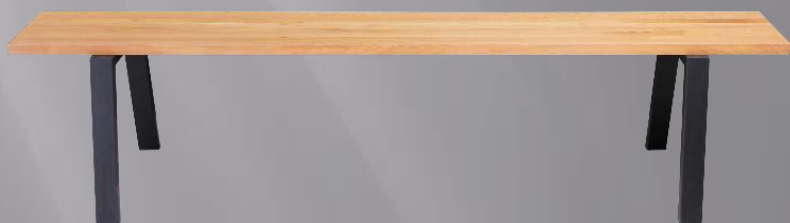

No. 85302 Derby bench natural oil H: 48cm W: 37cm L:200cm No. 705024 L4 base set