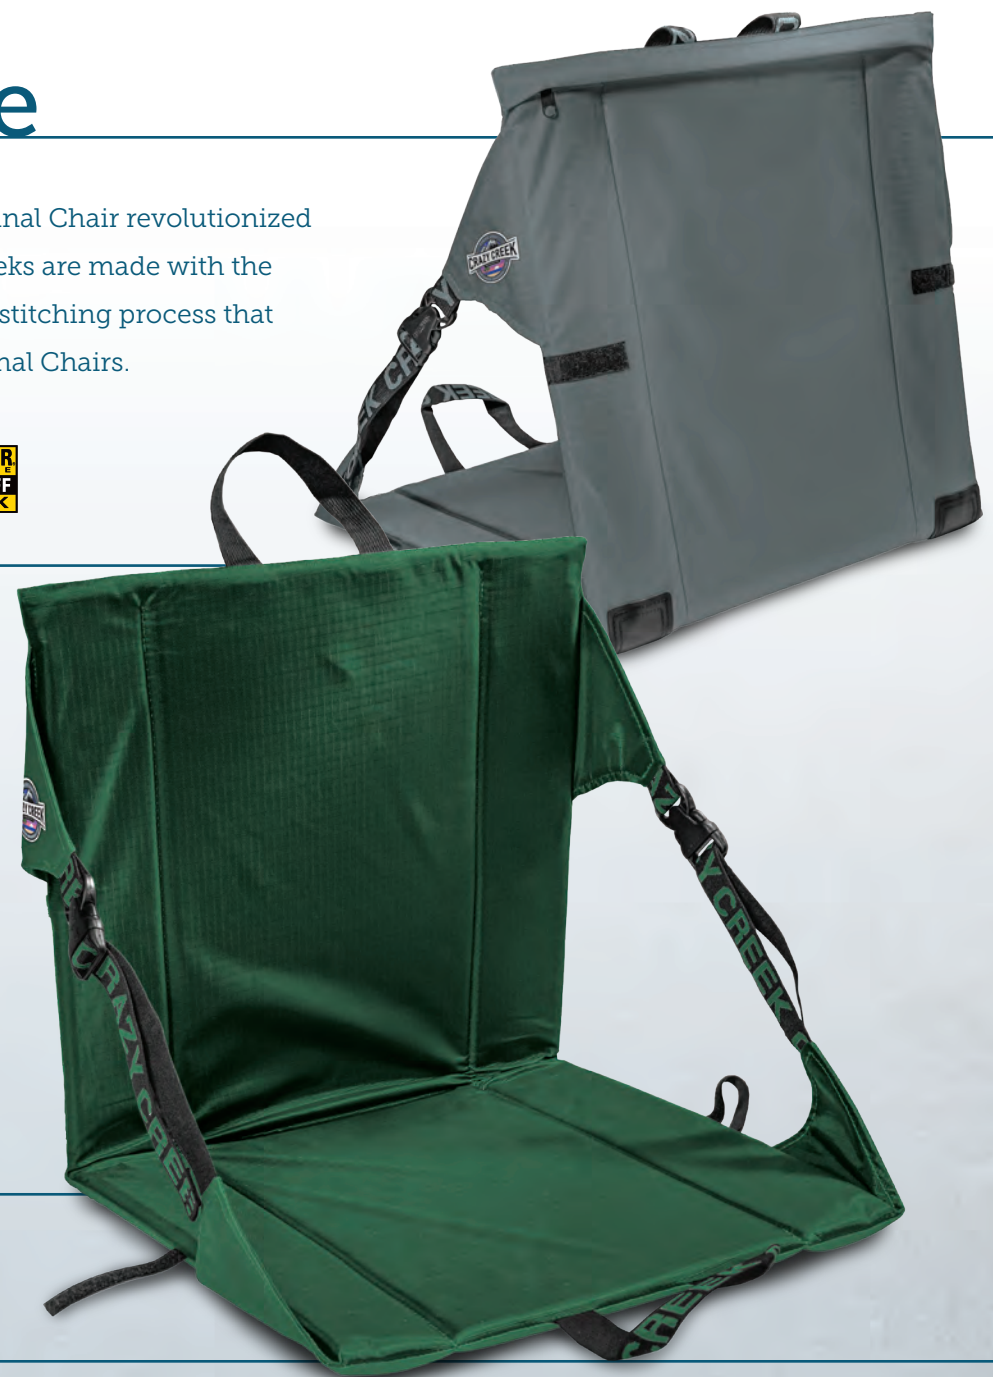

European Catalog

crazycreek.eu

Adventure Line

Crazy Creek Chairs are the best you can get. The Original Chair revolutionized outdoor seating comfort over 30 years ago. Crazy Creeks are made with the most durable fabrics, carbon fiber stays and a custom stitching process that allows us to offer a LIFETIME WARRANTY on all Original Chairs.

Outside
Still Perfect

New York
Best Overall Chair

BACKPACKER
MAGAZINE
TOUGH STUFF
GEAR PICK

Original Chair™

BLACK

NAVY

FOREST GREEN

SLATE

BLUE
TIE-DYE

Features

250 lb. / 113 kg weight capacity

Lightweight and easy to carry

Virtually unbreakable carbon-fiber flat bar support stays

Tight-knit nylon webbing for superior tensile strength with Delrin® Rock Lockster™ buckles for adjustability

Outstanding upright-to-reclining comfort on any terrain

Durable 420D coated ripstop nylon shell protects from wet ground (print fabric: 600D coated polyester)

High density closed-cell foam padding won't absorb water and gives great insulation from the cold ground