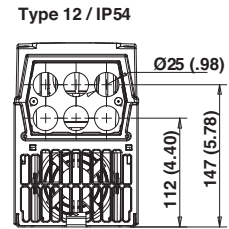

BT300 Dimensions

FS4, Wall-Mount

BT9080

C-10

Variable Frequency Drives

FS5, Wall-Mount

BT9081