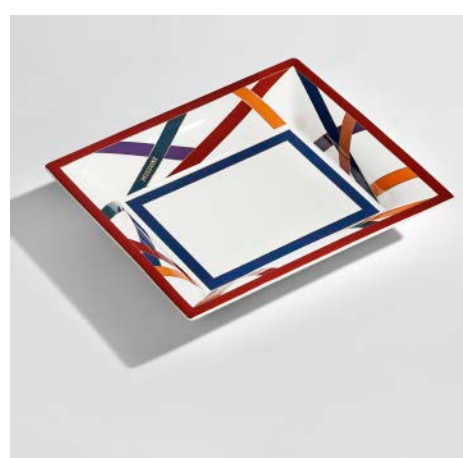

LUXURY BOX VIDE POCHE GRANDE / LUXURY BOX RECTANGULAR TIDY TRAY LARGE 21,4 * 17,2 cm
MHPNMC60S1