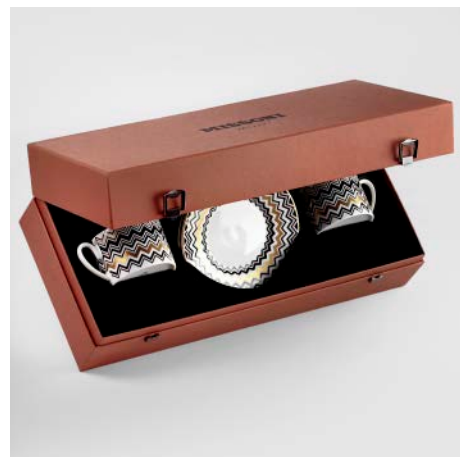

FORCHETTA SERVIRE / SERVING FORK  
SILVERPLATE L 24,5 CM  
**MHMZZA32**

**MISSONI**

MILANO

**MISSONI**  
MILANO

**MISSONI**  
MILANO

**MISSONI**  
MILANO

LUXURY  
GIFT BOX

MUG  
LUXURY  
GIFT BOX

TEA CUP  
LUXURY  
GIFT BOX

TEA CUP  
LUXURY  
GIFT BOX

COFFEE  
CUP  
LUXURY  
GIFT BOX

COFFEE  
CUP  
LUXURY  
GIFT BOX

VIDE  
POCHE  
LUXURY  
GIFT BOX

VASE  
LUXURY  
GIFT BOX

CANDLES  
GIFT BOX

**MISSONI**  
HOME COLLECTION