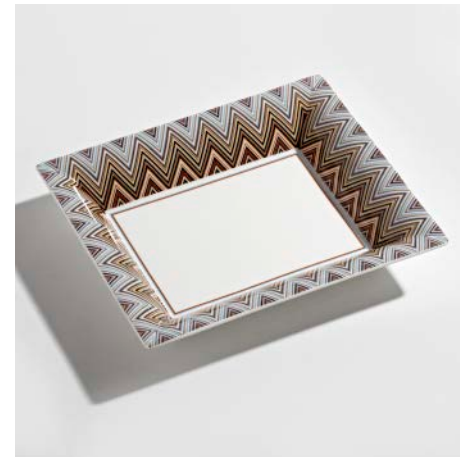

VIDE POCHE GRANDE / RECTANGULAR TIDY TRAY LARGE
21,4 * 17,2 cm
MHPZZJA60S1 LUXURY BOX