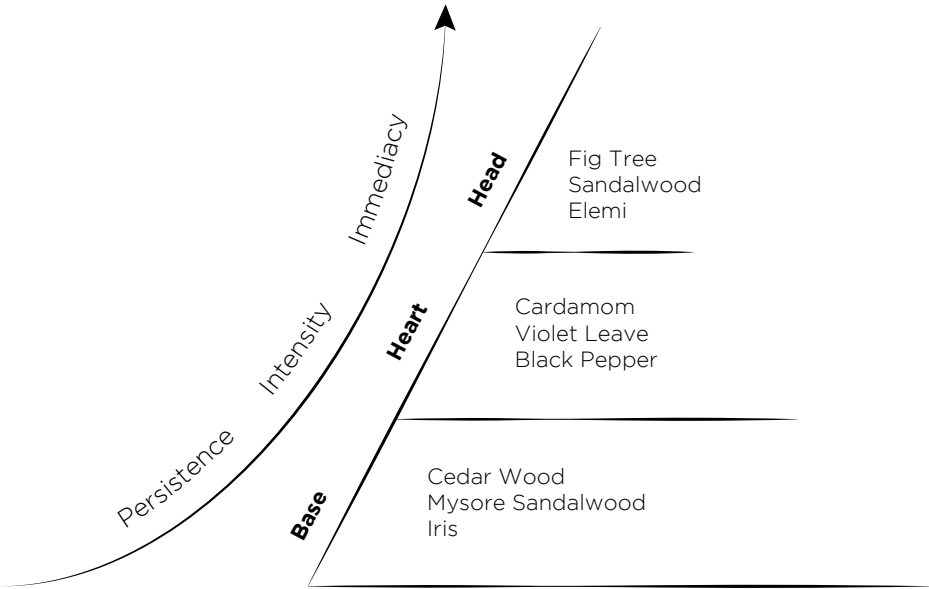

7 Fragrances for 7 scented candles in 7 different hues and 7 reed diffusers each containing 7 natural wood sticks: Karl’s favorite number used to be 7!

CANDLES

FIGUE & POIVRE NOIR

Spicy Floral blend
olfactory pyramid