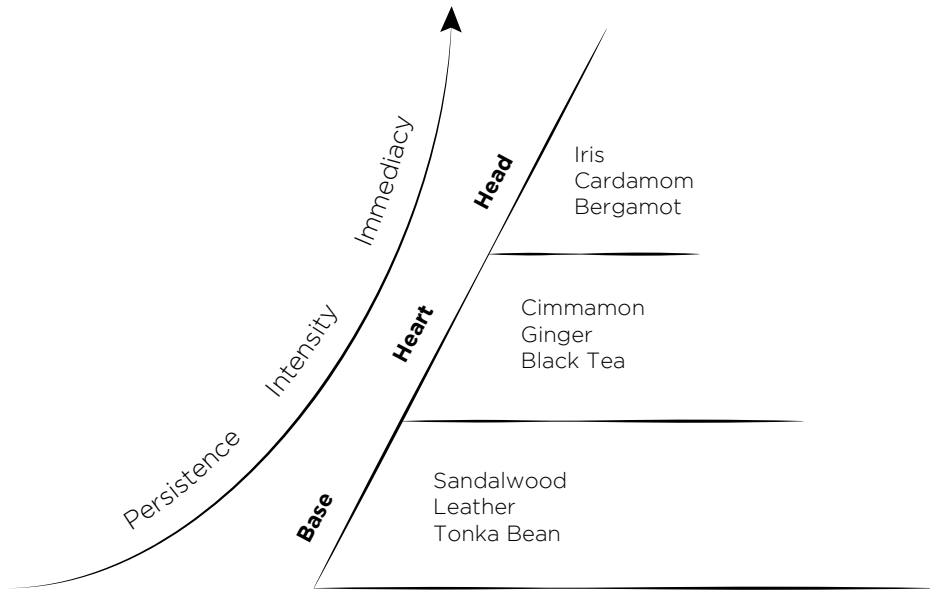

CANDLE
KLHFFP01

DIFFUSER 500 ml
KLHFFP12

REFILL 500 ml
KLHFFP21

DIFFUSER 250 ml
KLHFFP11

IRIS NOIR

Floral Spicy blend
olfactory pyramid

CANDLE
KLHFIN01

DIFFUSER 500 ml
KLHFIN12