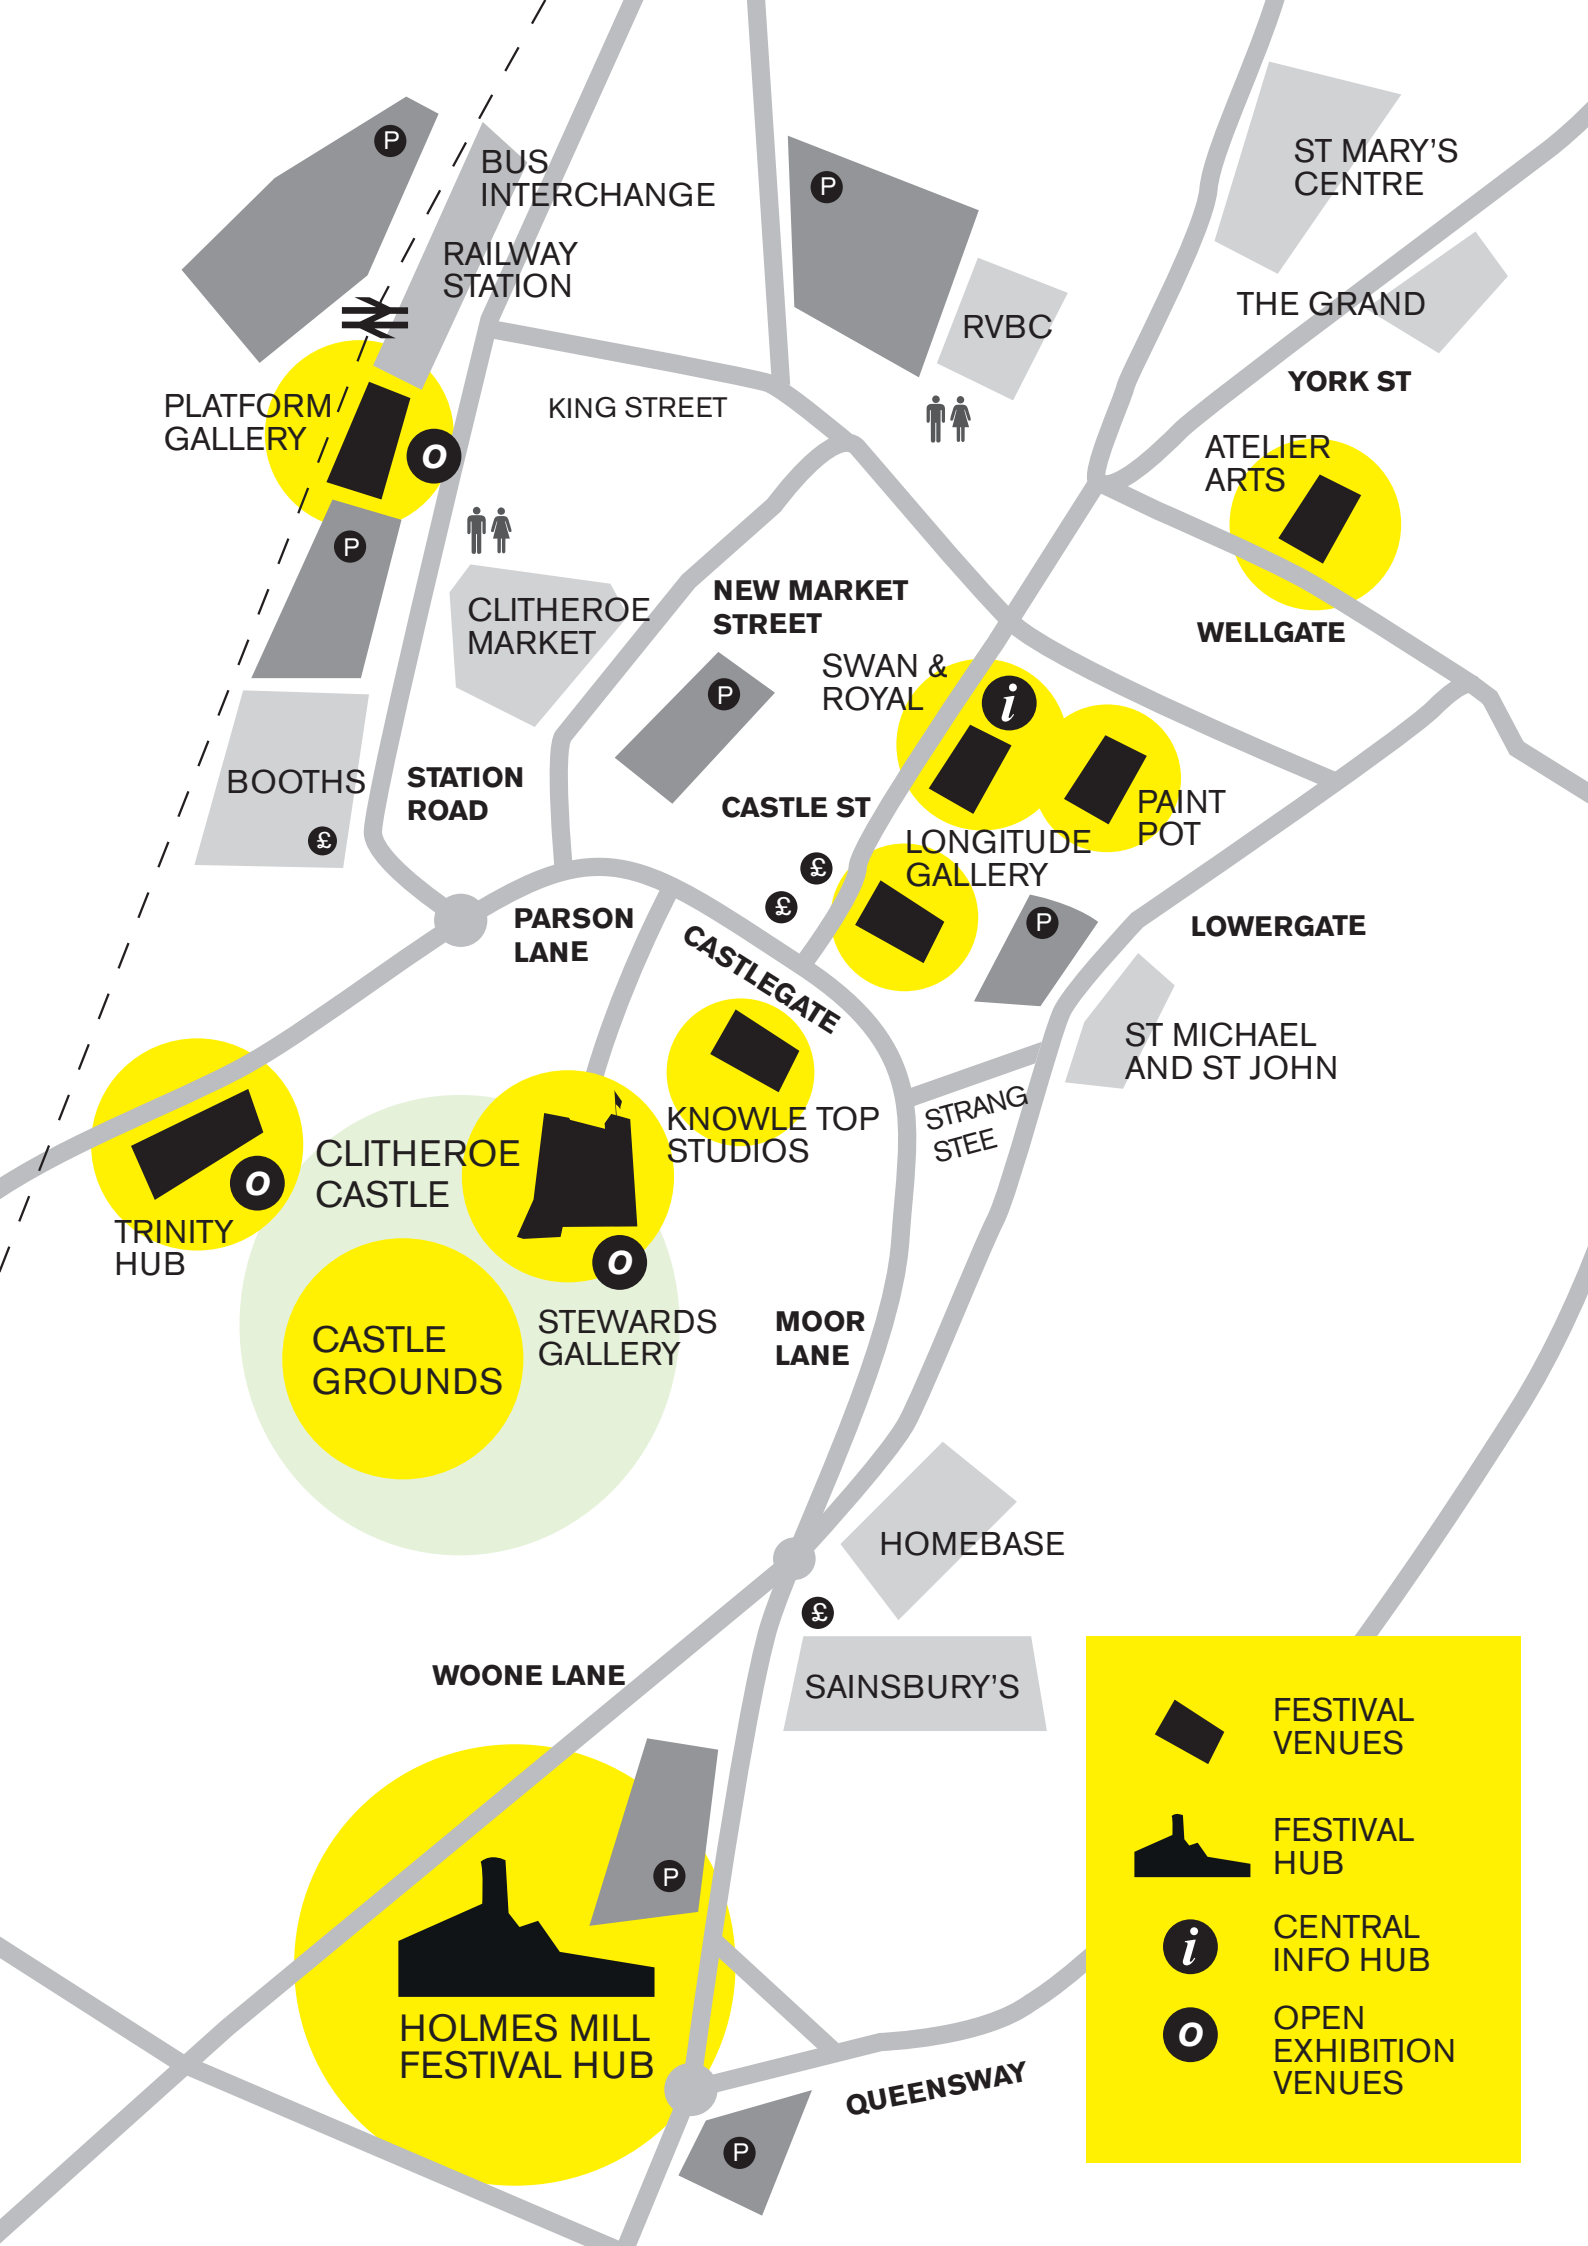

*Please note - students and parents only from 4.30pm until 5.30pm, invite only from 6pm

PLATFORM GALLERY

BUS INTERCHANGE
RAILWAY STATION

ST MARY'S CENTRE

THE GRAND

YORK ST

ATELIER ARTS

KING STREET

CLITHEROE MARKET

NEW MARKET STREET

WELLGATE

SWAN & ROYAL

BOOTHES

STATION ROAD

CASTLE ST

LONGITUDE GALLERY

PAINT POT

PARSON LANE

CASTLEGATE

LOWERGATE

ST MICHAEL AND ST JOHN

KNOWLE TOP STUDIOS

STRANG STEE

TRINITY HUB

SWAN COURTYARD

- 10am-4pm** Pop-up art fair at Swan and Royal

LONGITUDE GALLERY, ATELIER ARTS & KNOWLE TOP

- 10am-4pm** Open all day (Knowle Top 12-3pm)

FESTIVAL HUB
HOLMES MILL COTTON ROOM
INTERNATIONAL ART FAIR