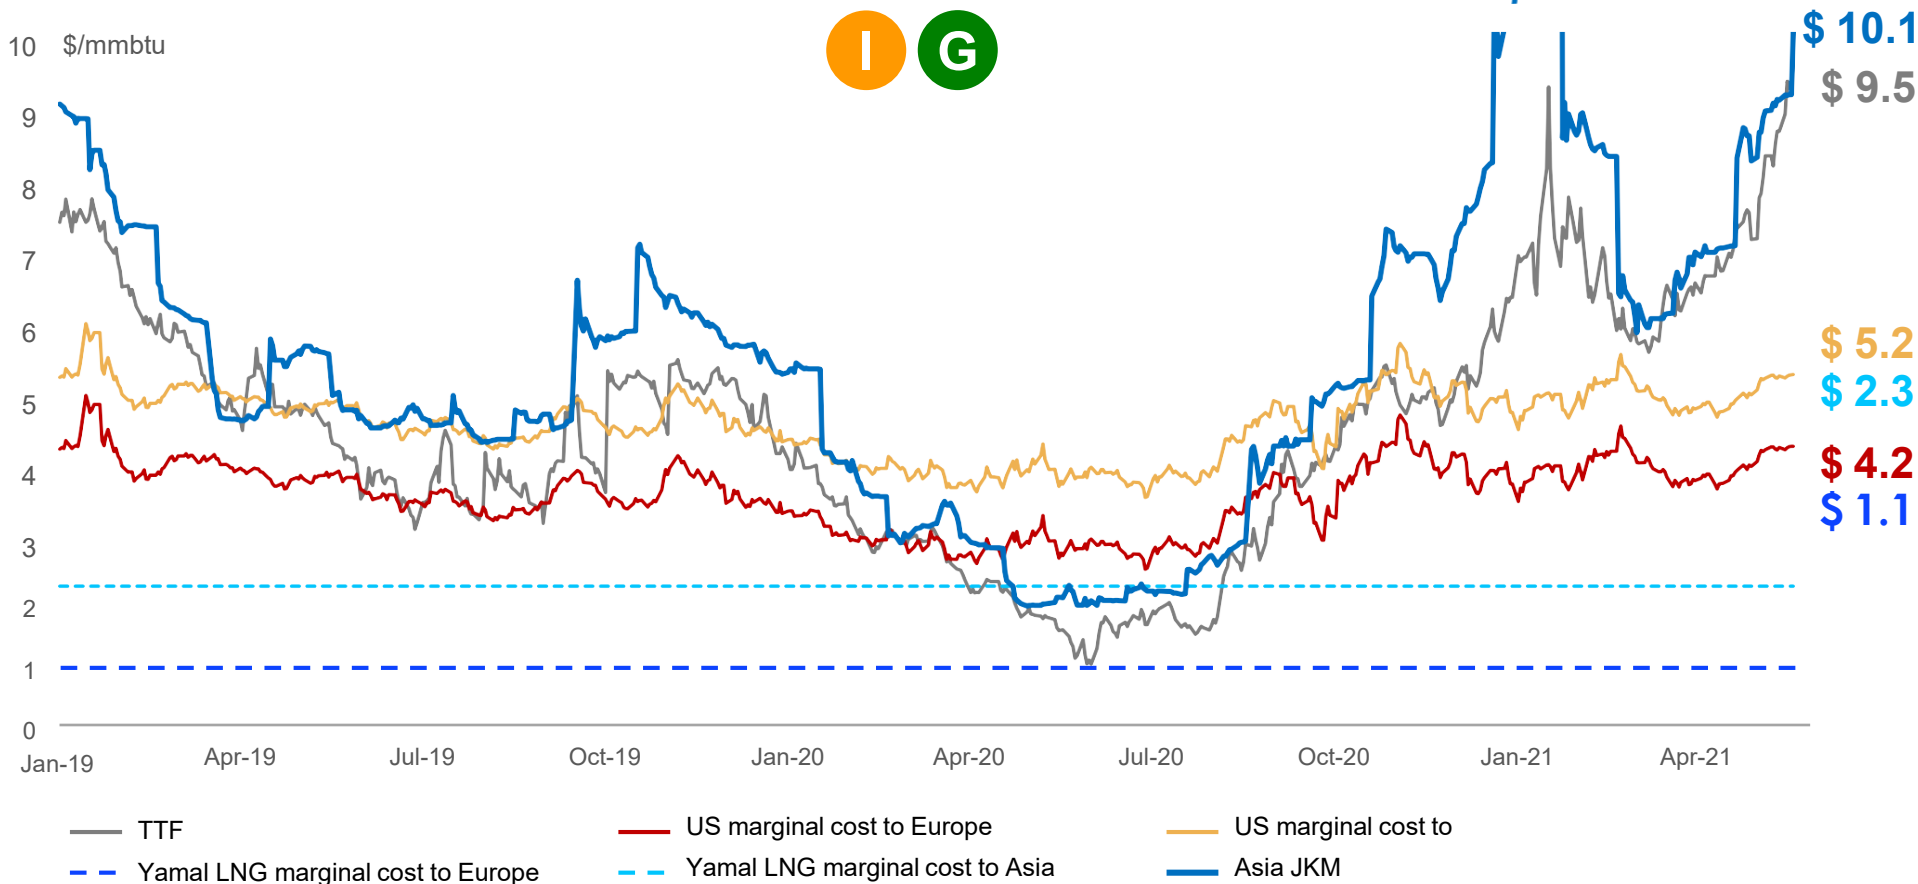

Russian LNG

Marginal cost comparison – Yamal LNG vs US LNG projects

Source: Bloomberg data as of 14 May 2021

US marginal cost includes: Henry Hub 115% + Transportation costs Yamal marginal cost includes: Production costs + Transportation costs.