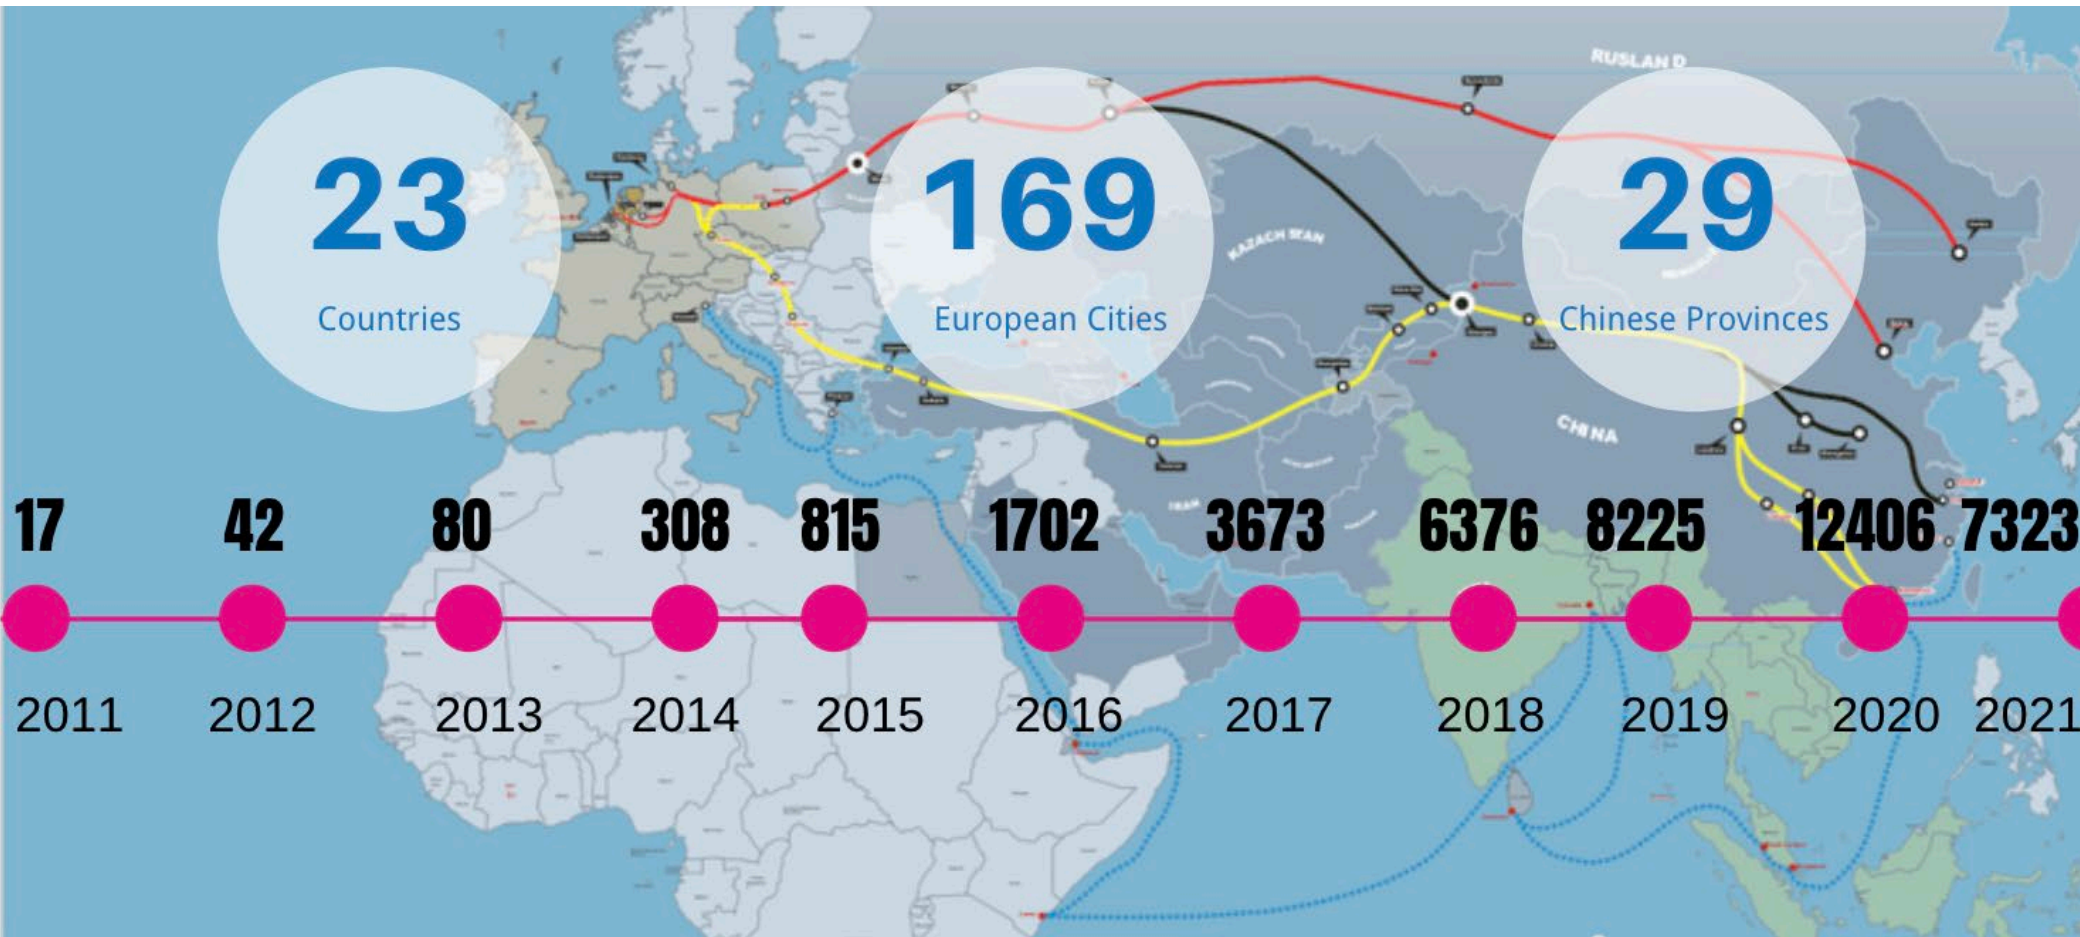

Reforming the Global Governance System: Specific examples 2021/2022

June 2022

Xi Speech CCPIT 70th Anniversary Celebration

- 1) Join forces to defeat COVID-19
- 2) Global Development Initiative
- 3) Innovation is the driving force
- 4) Multilateralism, Inclusiveness

China-Europe Rail Freight Map (2020)

Source: Chinese Ministry of Transport

Eurasian Rail Volume (2011-2021)

Eurasian Rail Routes (2021)

Russian LNG

Marginal cost comparison – Yamal LNG vs US LNG projects

Source: Bloomberg data as of 14 May 2021

V Throughout the region

Latin America Caribbean (2022)

MENA / Abraham Accords

ONE PEOPLE....ONE PLANET

- HEALTH
- GREEN