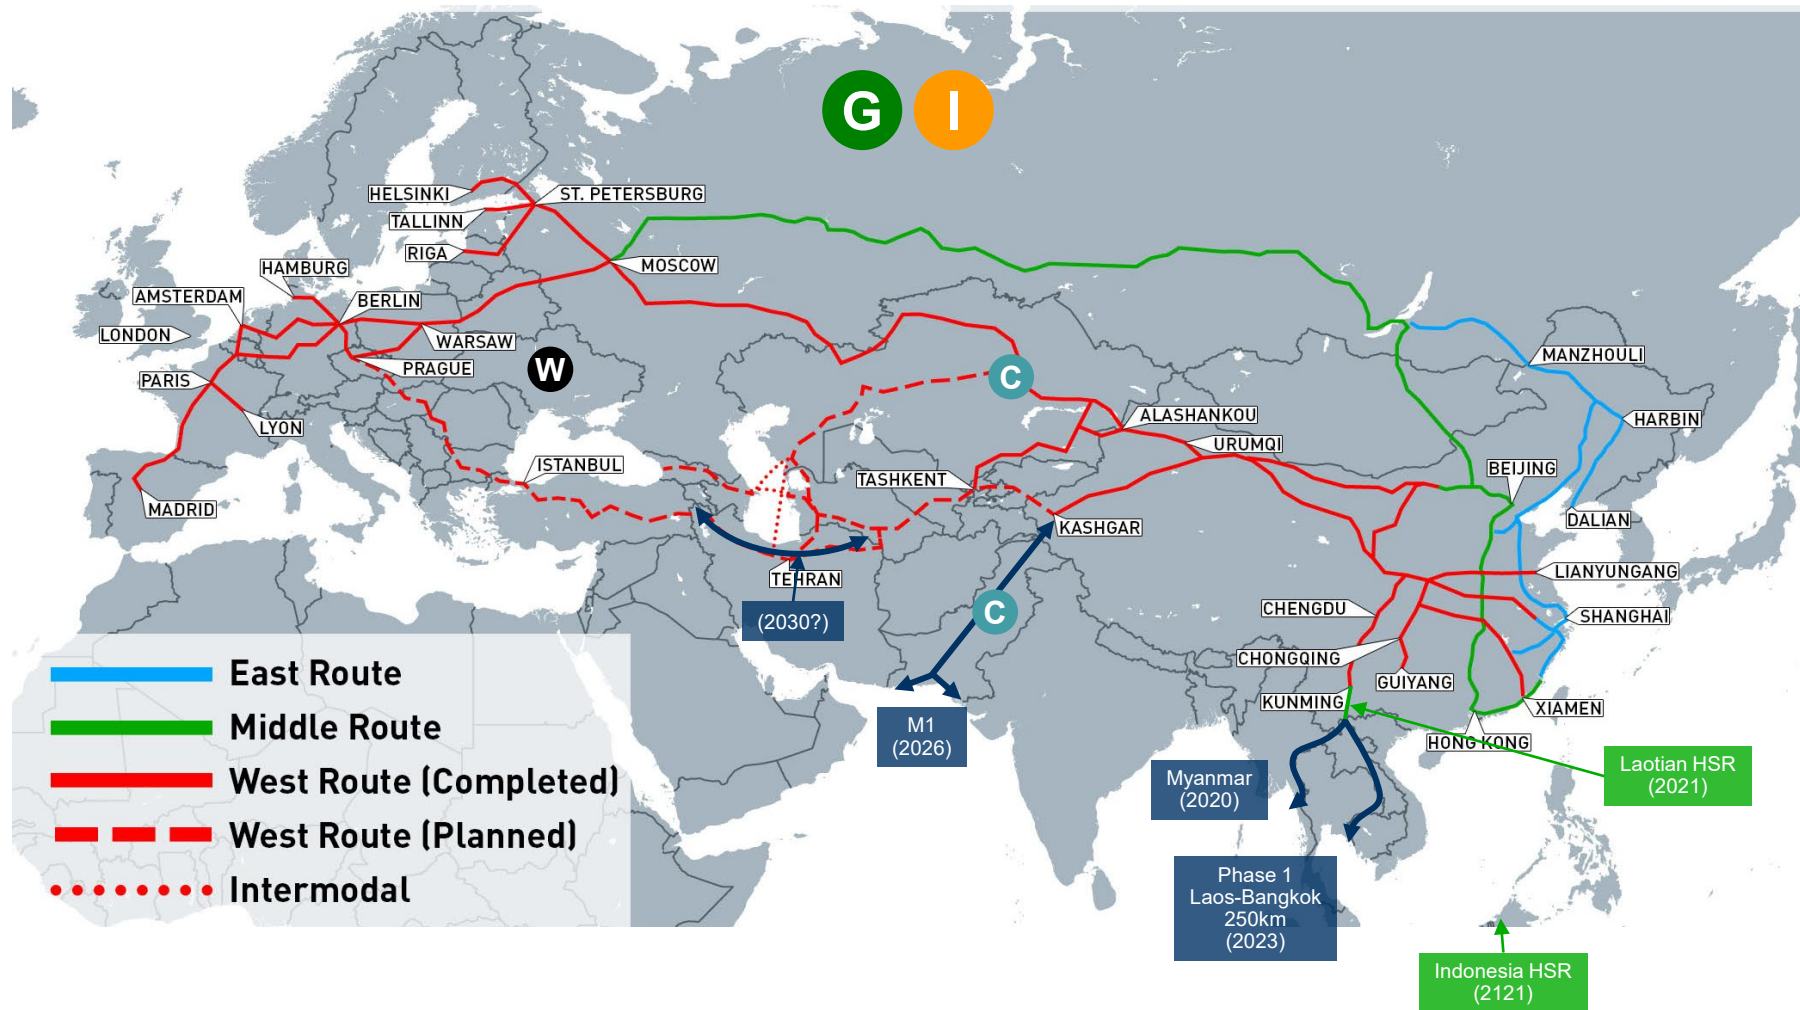

Reforming the Global Governance System: Specific examples 2021/2022

June 2022

Xi Speech CCPIT 70th Anniversary Celebration

- 1) Join forces to defeat COVID-19
- 2) Global Development Initiative
- 3) Innovation is the driving force
- 4) Multilateralism, Inclusiveness

China-Europe Rail Freight Map (2020)

Source: Chinese Ministry of Transport

Eurasian Rail Volume (2011-2021)

Eurasian Rail Routes (2021)

Russian LNG

Marginal cost comparison – Yamal LNG vs US LNG projects

Source: Bloomberg data as of 14 May 2021

US marginal cost includes: Henry Hub 115% + Transportation costs Yamal marginal cost includes: Production costs + Transportation costs.

The Pan-Asia Railway Network

Opportunistic

I Thai SE Malaysia Blockchain

V Throughout the region

Latin America Caribbean (2022)

MENA / Abraham Accords

ONE PEOPLE....ONE PLANET

- HEALTH
- GREEN