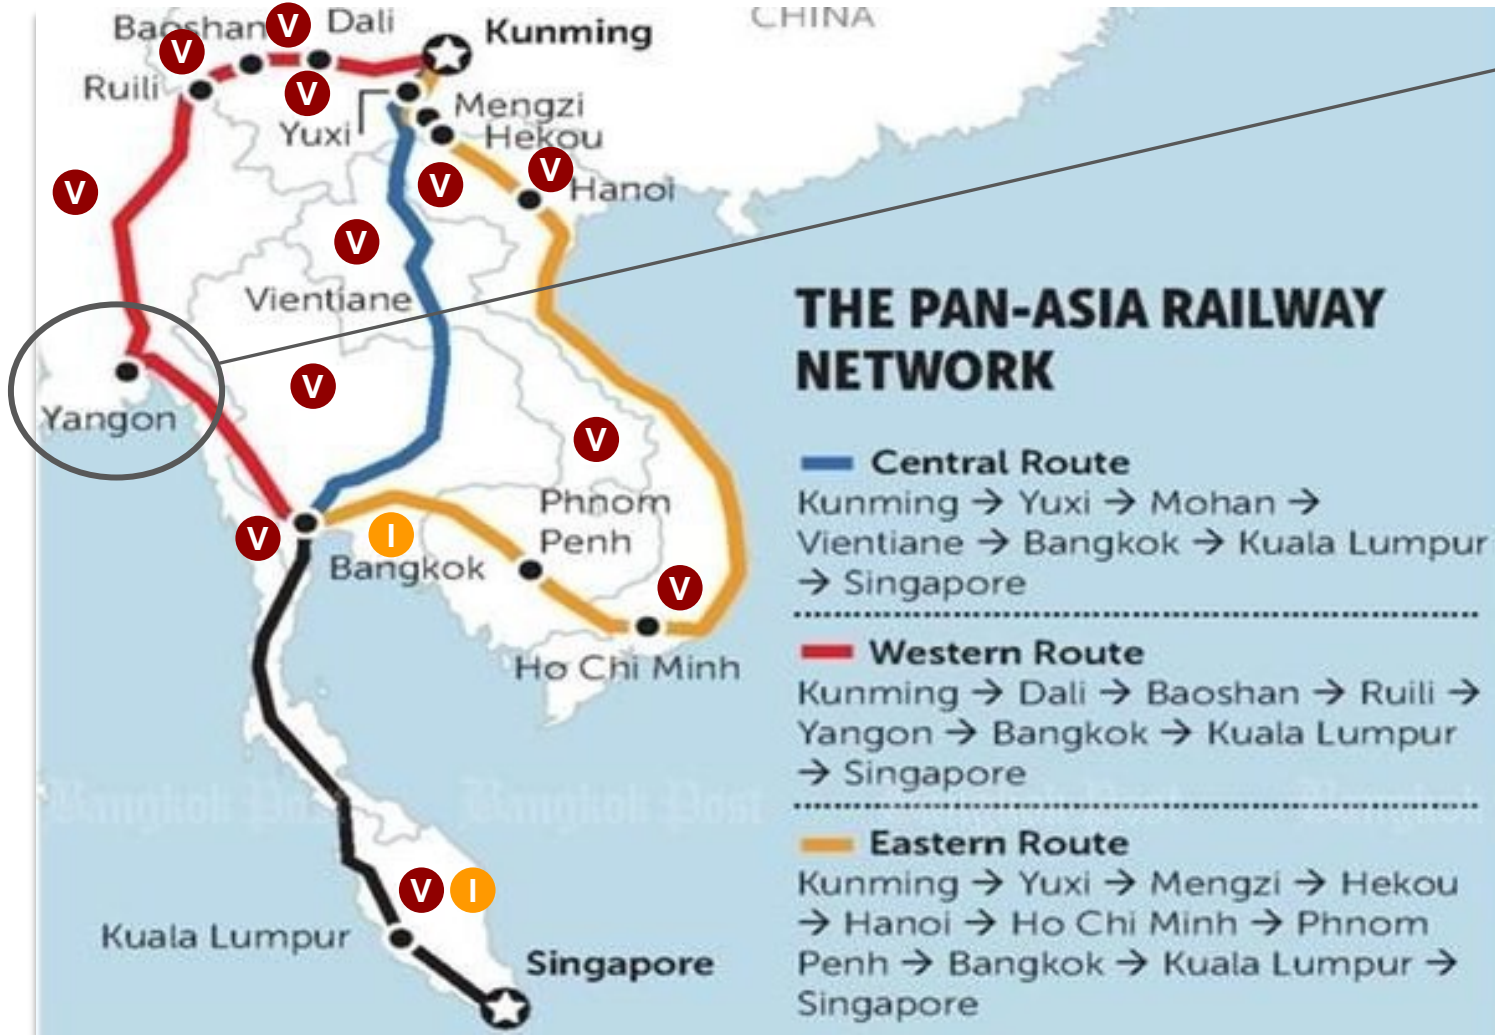

China-Europe Rail Freight Map (2020)

Source: Chinese Ministry of Transport

Eurasian Rail Volume (2011-2021)

Eurasian Rail Routes (2021)

Russian LNG

Marginal cost comparison – Yamal LNG vs US LNG projects

Source: Bloomberg data as of 14 May 2021

US marginal cost includes: Henry Hub 115% + Transportation costs Yamal marginal cost includes: Production costs + Transportation costs.

The Pan-Asia Railway Network

Opportunistic

I Thai SE Malaysia Blockchain

V Throughout the region

Latin America Caribbean (2022)

MENA / Abraham Accords

ONE PEOPLE....ONE PLANET

- HEALTH
- GREEN