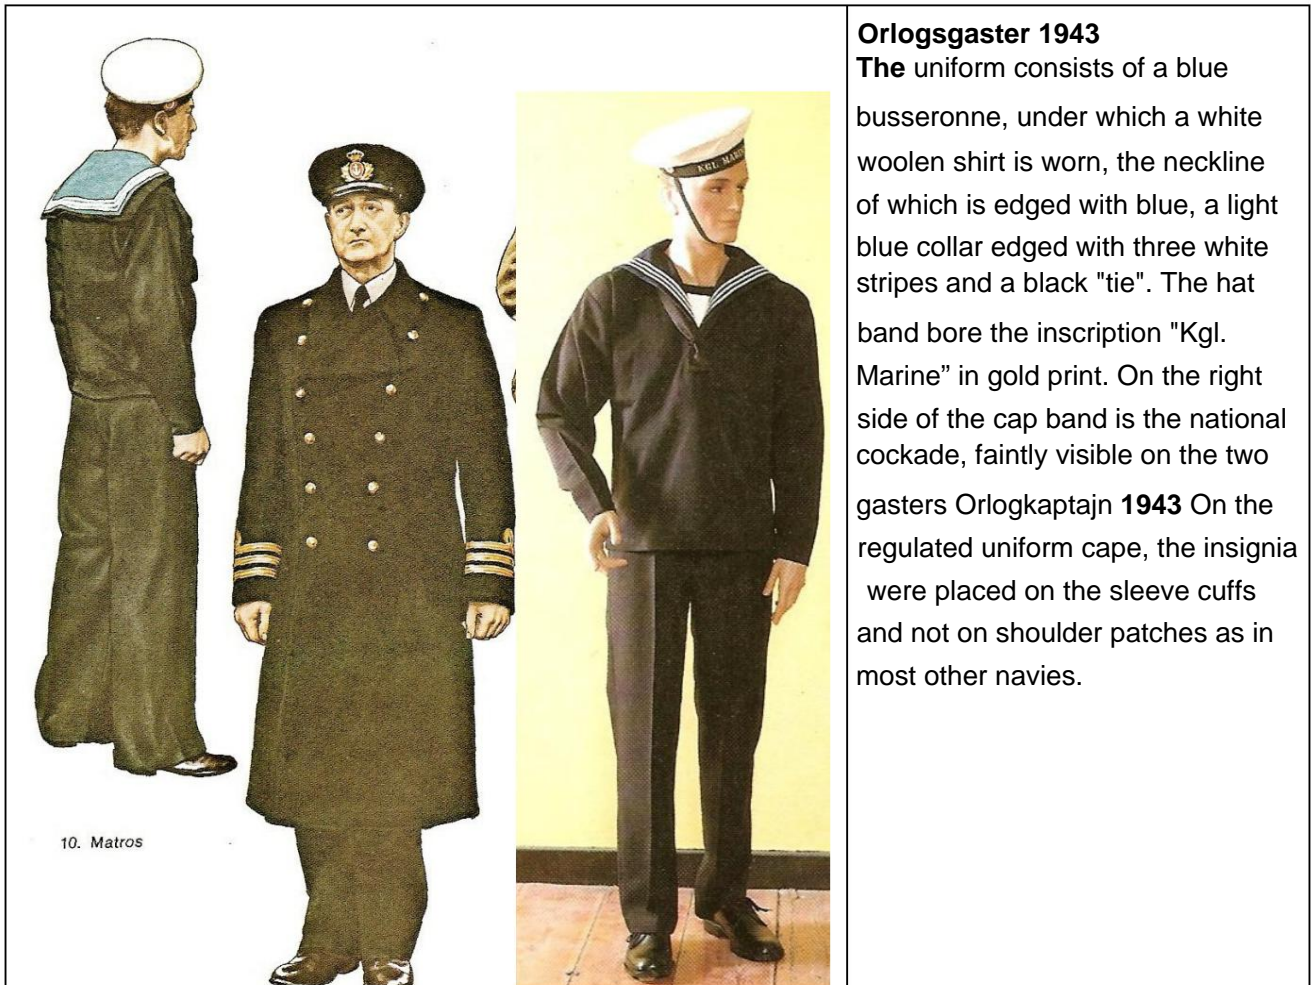

*) **) samt Overminemekanikere

Orlogsgaster 1943

The uniform consists of a blue busseronne, under which a white woolen shirt is worn, the neckline of which is edged with blue, a light blue collar edged with three white stripes and a black "tie". The hat band bore the inscription "Kgl. Marine" in gold print. On the right side of the cap band is the national cockade, faintly visible on the two gasters Orlogkaptajn 1943 On the regulated uniform cape, the insignia were placed on the sleeve cuffs and not on shoulder patches as in most other navies.