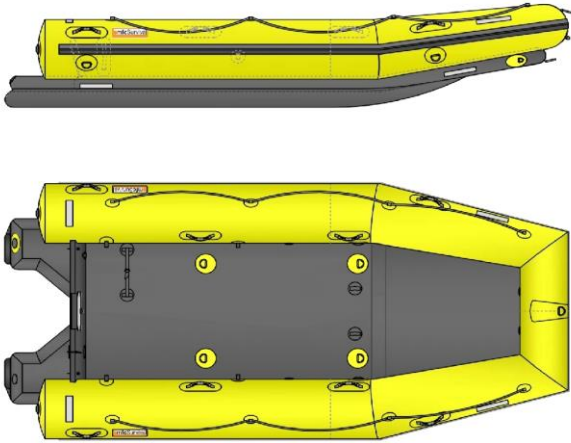

C.A.V.R.A.

Cardiff and Vale Rescue Association
(CAVRA)

RC4000 Rescue Craft