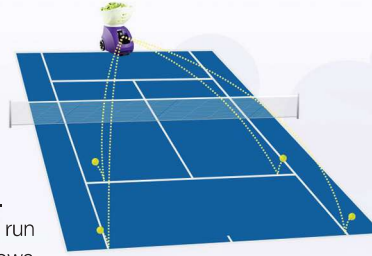

Internal movement

Unlike most ball machines, which change the direction of the ball by moving the whole machine from side to side, the Spinfire Pro 2 moves internally. This allows for faster re-direction and makes shots less predictable. The internal parts are black to further disguise shot direction.

Random modes

With both horizontal and vertical random modes, balls can be delivered across the full width of the singles court with depth variation. The Spinfire Pro 2 can be set to deliver the same trajectory over and over or a variety of random trajectories. 'Horizontal Random' can be set to deliver balls across a narrow, medium or wide area. 'Vertical Random' delivers short or long balls in a random order. Both 'Horizontal Random' and 'Vertical Random' can be combined for a very realistic playing pattern.

Two-line drills

This feature delivers alternating forehands and backhands. It can be set to 'wide', 'medium' or 'narrow' to vary the degree of difficulty. The 'wide' setting makes you run from side to side, 'narrow' allows you to remain in the middle of the court, while 'medium' is between the two. You can also set the timing between each ball.