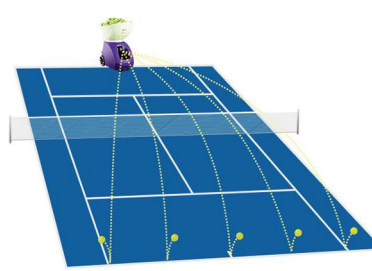

spinfire

PRO 2 (v2)

www.spinfiresport.com

spinfire

PRO 2 (v2)

We've taken the best all-round ball machine and made it even better.

Tennis ball machines are a fantastic way to practice and improve your game, regardless of your skill level. The Spinfire Pro 2 makes it easy to practice a wide range of shots, test yourself with a variety of paces, spins and elevations, and build your mobility and fitness with practice drills.

Internal movement

Unlike most ball machines, which change the direction of the ball by moving the whole machine from side to side, the Spinfire Pro 2 moves internally. This allows for faster re-direction and makes shots less predictable. The internal parts are black to further disguise shot direction.

Random modes

With both horizontal and vertical random modes, balls can be delivered across the full width of the singles court with depth variation. The Spinfire Pro 2 can be set to deliver the same trajectory over and over or a variety of random trajectories. 'Horizontal Random' can be set to deliver balls across a narrow, medium or wide area. 'Vertical Random' delivers short or long balls in a random order. Both 'Horizontal Random' and 'Vertical Random' can be combined for a very realistic playing pattern.

Two-line drills

This feature delivers alternating forehands and backhands. It can be set to 'wide', 'medium' or 'narrow' to vary the degree of difficulty. The 'wide' setting makes you run from side to side, 'narrow' allows you to remain in the middle of the court, while 'medium' is between the two. You can also set the timing between each ball.