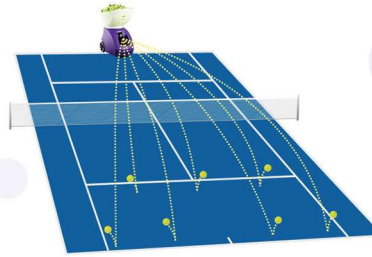

With a number of improvements over the original version, the Spinfire Pro 2 (v2) offers things you'd normally only find on a much more expensive machine. It includes internal movement, an easy-to-use control panel and remote control, and 150-ball capacity – all wrapped up in an extremely stylish and compact design.

Internal movement

Unlike most ball machines, which change the direction of the ball by moving the whole machine from side to side, the Spinfire Pro 2 moves internally. This allows for faster re-direction and makes shots less predictable. The internal parts are black to further disguise shot direction.

Random modes

With both horizontal and vertical random modes, balls can be delivered across the full width of the singles court with depth variation. The Spinfire Pro 2 can be set to deliver the same trajectory over and over or a variety of random trajectories. 'Horizontal Random' can be set to deliver balls across a narrow, medium or wide area. 'Vertical Random' delivers short or long balls in a random order. Both 'Horizontal Random' and 'Vertical Random' can be combined for a very realistic playing pattern.

Two-line drills

This feature delivers alternating forehands and backhands. It can be set to 'wide', 'medium' or 'narrow' to vary the degree of difficulty. The 'wide' setting makes you run from side to side, 'narrow' allows you to remain in the middle of the court, while 'medium' is between the two. You can also set the timing between each ball.