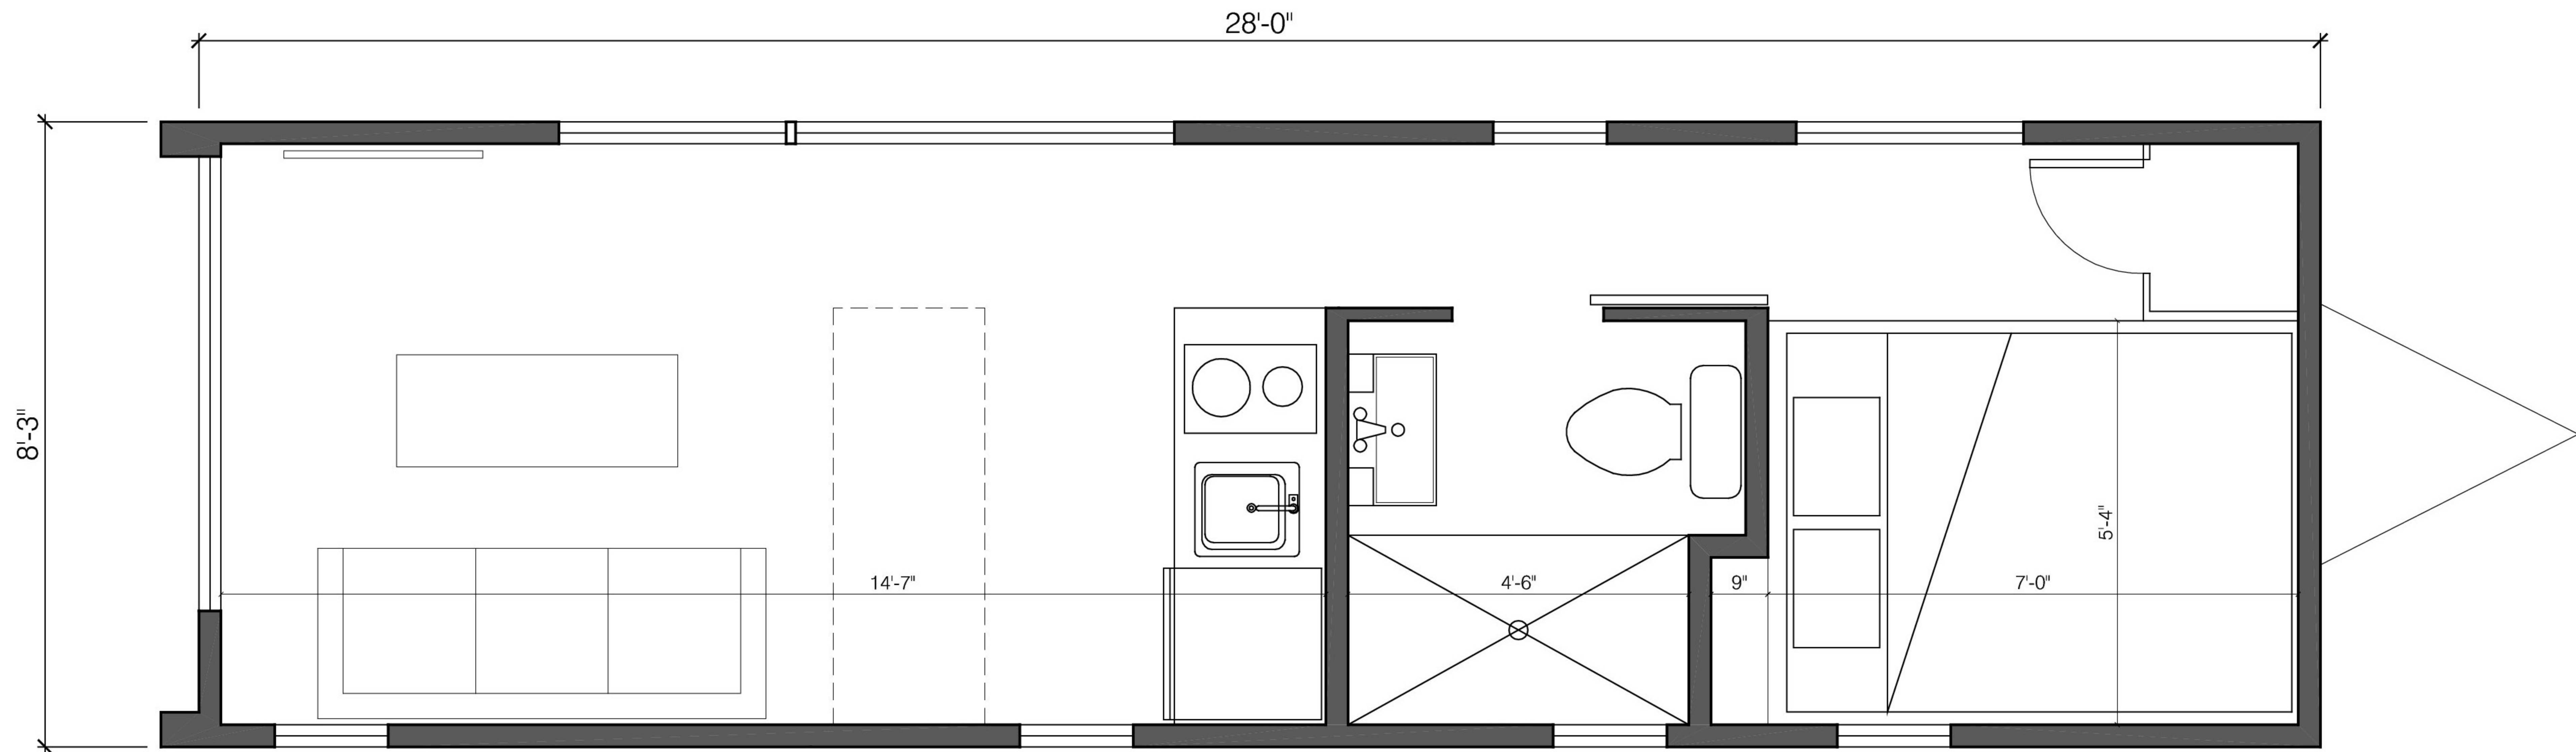

BOXhaus Designs LLC  
www.boxhaus.com  
Palm Beach, Florida  
P: 307.413.4600

A101

01.01.19

SCAN HAUS 240

1

Floor Plan

scale: 3/8"=1'-0"