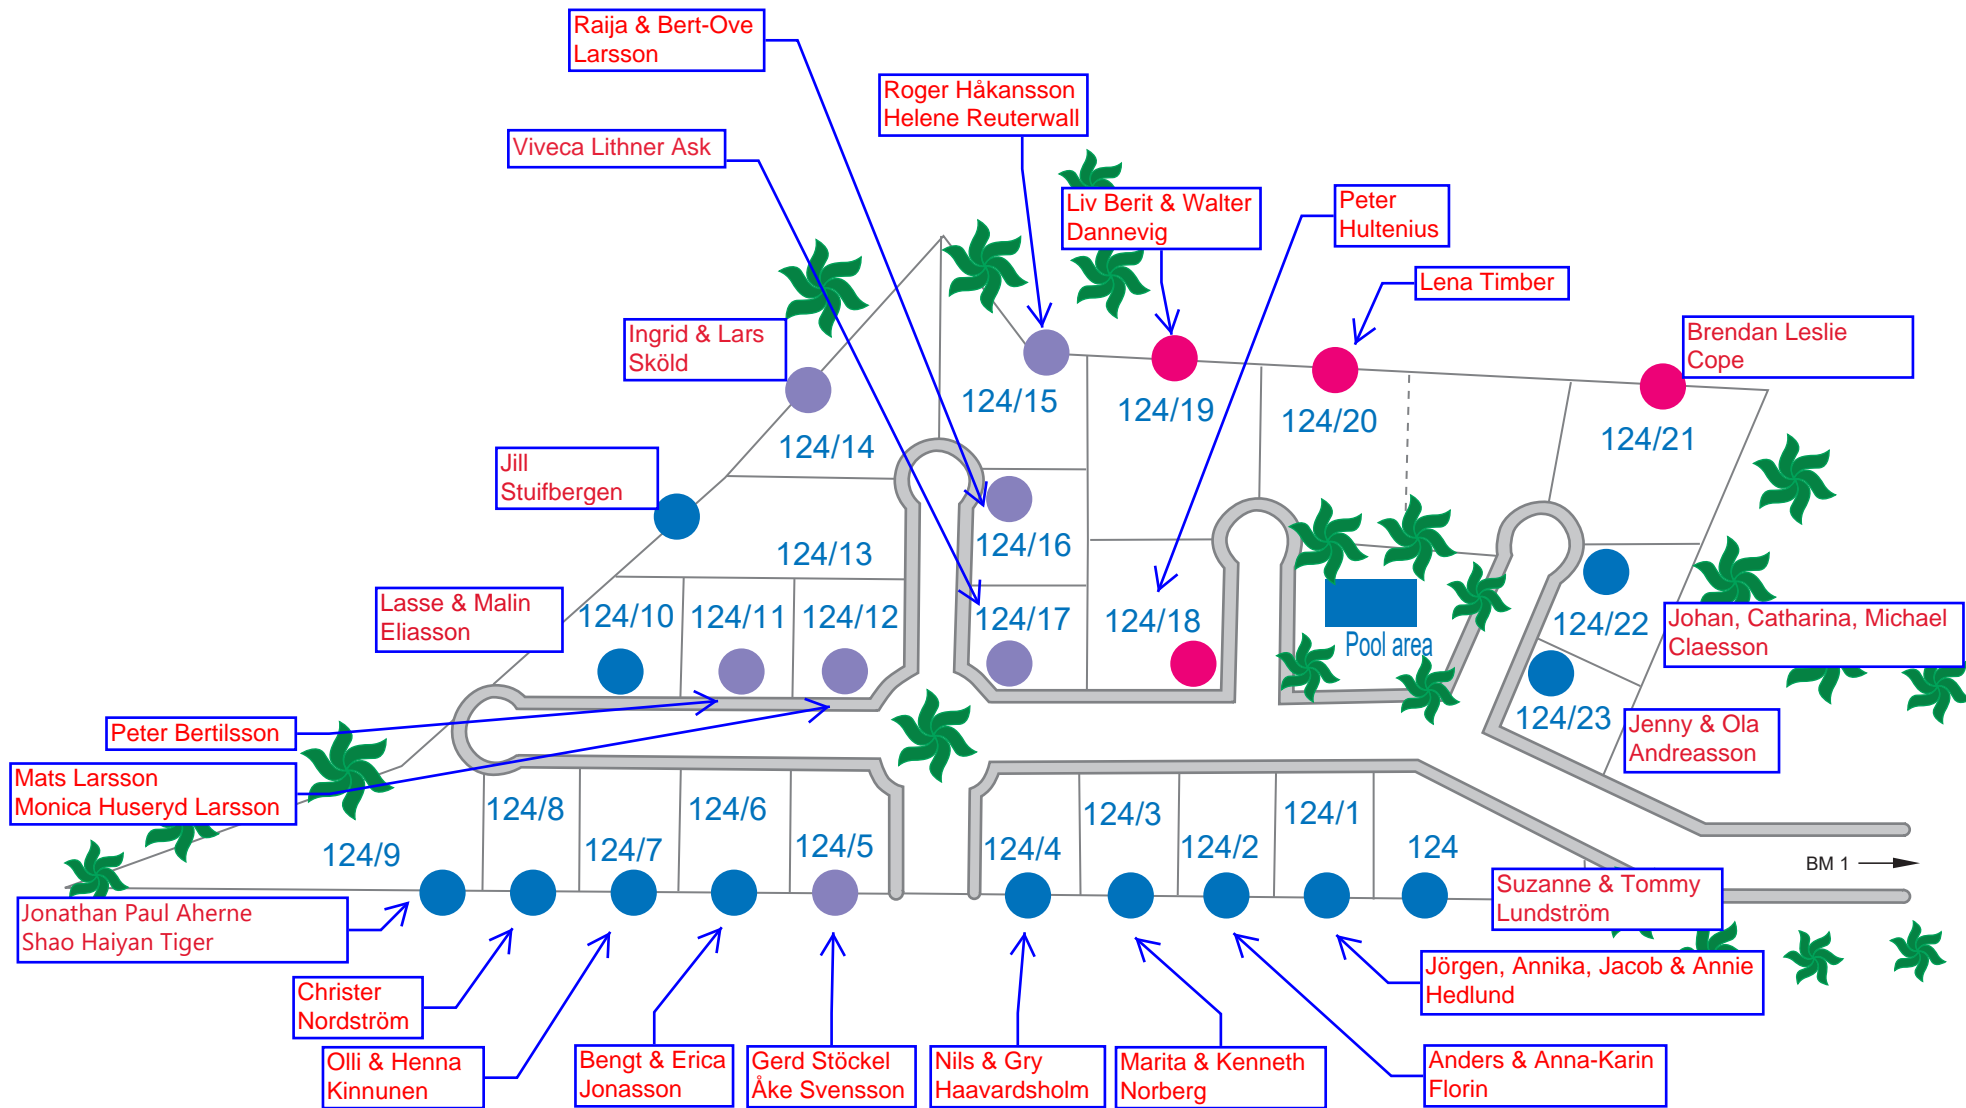

# Blue Mango Residence No 1

	Stair	Room
<span style="color: blue;">●</span>	2	4
<span style="color: orange;">●</span>	2	3-4
<span style="color: green;">●</span>	1	3
<span style="color: purple;">●</span>	1	2

Moo 4, Tambon Kram,  
Amphur Klaeng, Rayong  
21190 THAILAND.

# Blue Mango Residence No 2

Moo 4, Tambon Kram,  
Amphur Klaeng, Rayong  
21190 THAILAND.

	Stair	Room
● Amarin	2	4
● Suksawat	2	10
● Mahanak	2	5

# Blue Mango Residence No 3

Moo 4, Tambon Kram,  
Amphur Klaeng, Rayong  
21190 THAILAND.

	Stair	Room
<span style="color: blue;">●</span> Amarin	2	4
<span style="color: orange;">●</span> Praisawan	2	3-4
<span style="color: pink;">●</span> Suksawat	2	10
<span style="color: purple;">●</span> Mahanak	2	5