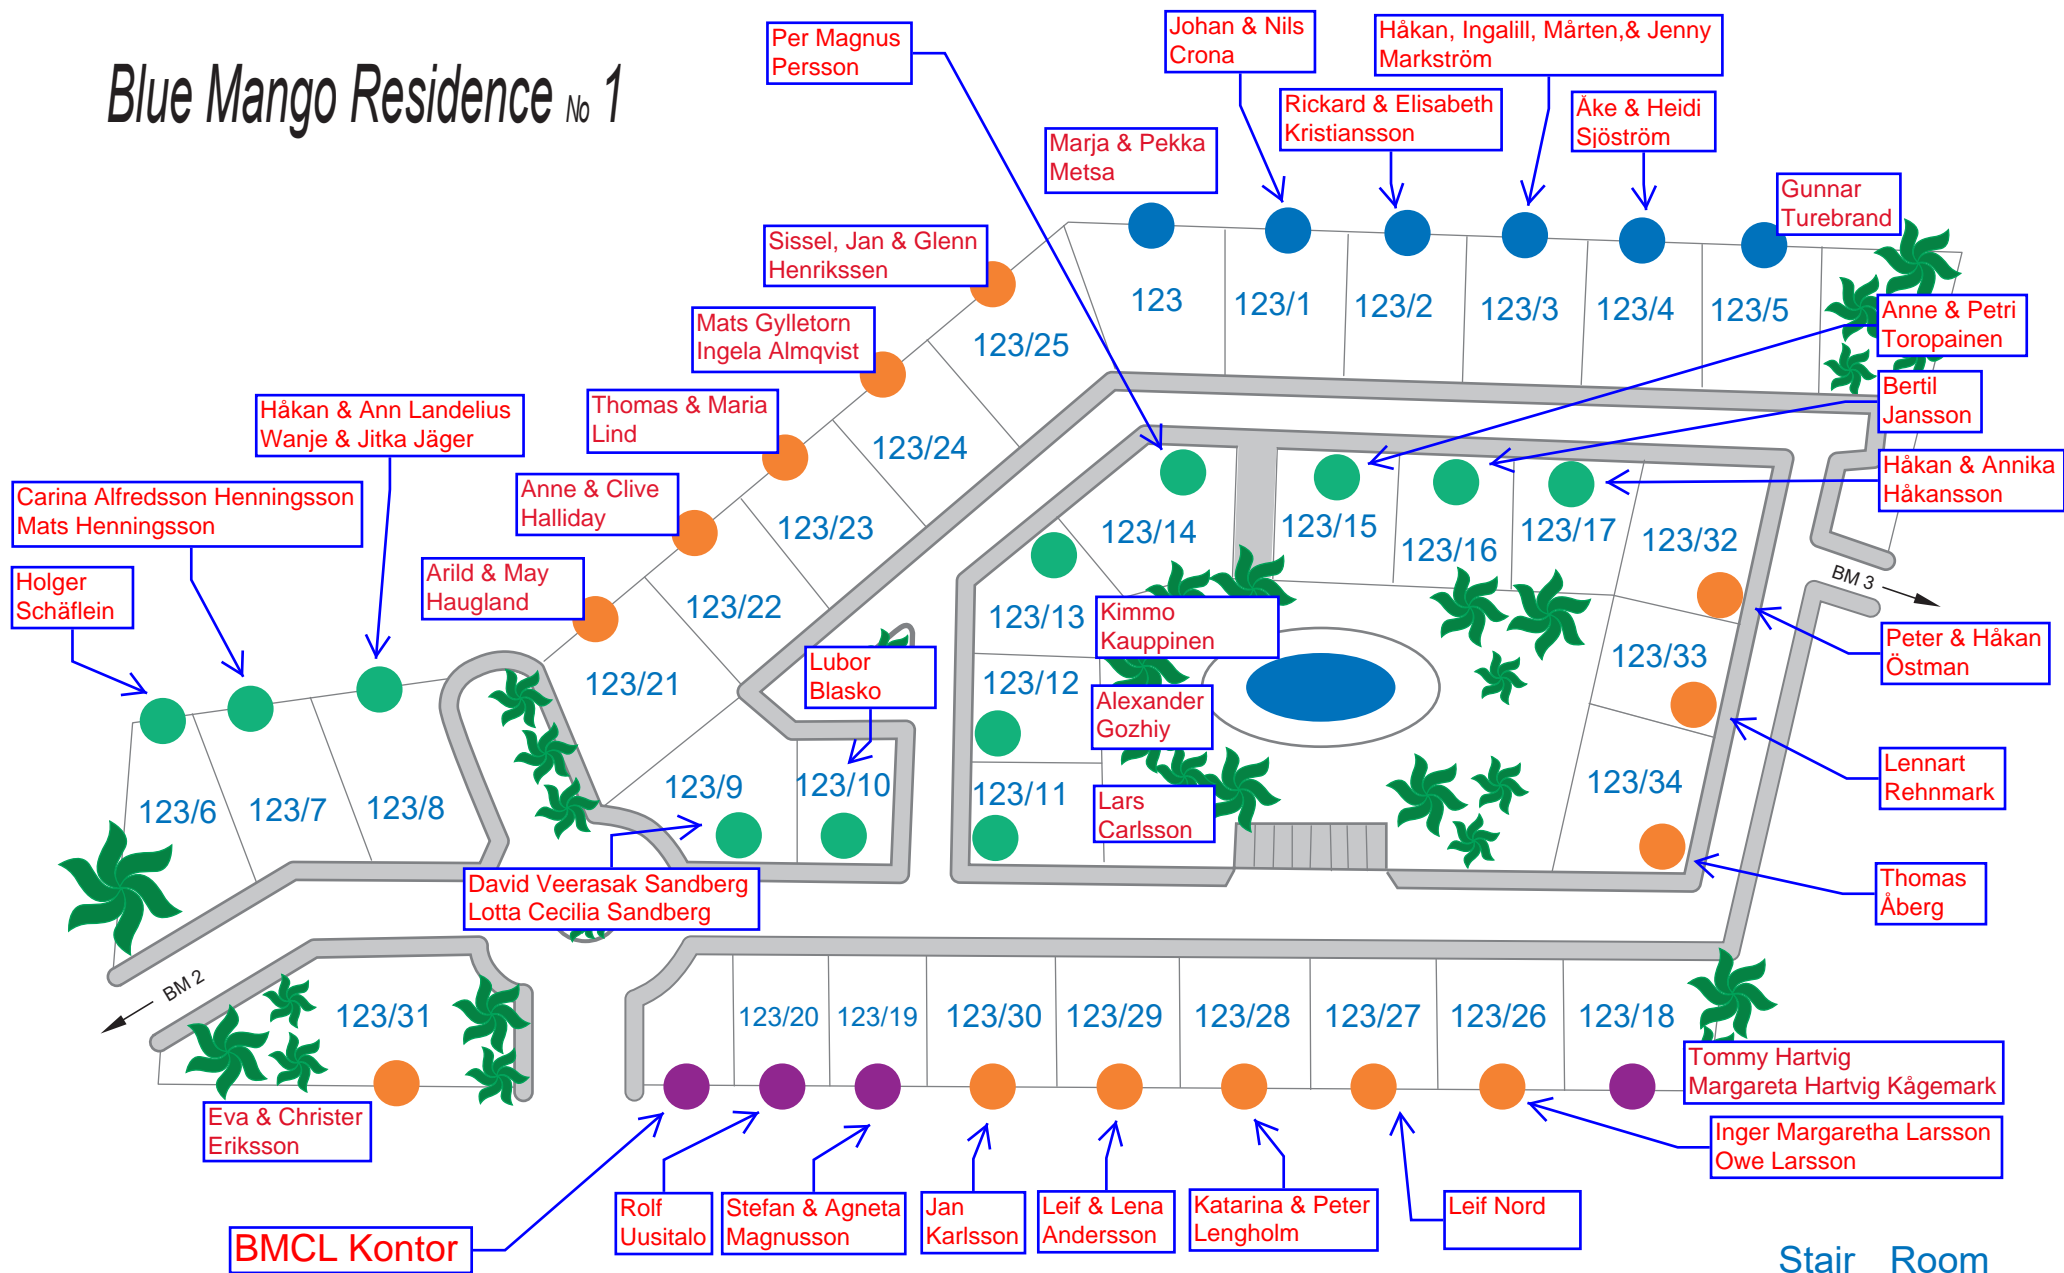

# Blue Mango Residence No 1

	Stair	Room
<span style="color: blue;">●</span>	2	4
<span style="color: orange;">●</span>	2	3-4
<span style="color: green;">●</span>	1	3
<span style="color: purple;">●</span>	1	2

Moo 4, Tambon Kram,  
Amphur Klaeng, Rayong  
21190 THAILAND.

# Blue Mango Residence No 2

Moo 4, Tambon Kram,  
Amphur Klaeng, Rayong  
21190 THAILAND.

	Stair	Room
● Amarin	2	4
● Suksawat	2	10
● Mahanak	2	5

# Blue Mango Residence No 3

Moo 4, Tambon Kram,  
Amphur Klaeng, Rayong  
21190 THAILAND.

	Stair	Room
<span style="color: blue;">●</span> Amarin	2	4
<span style="color: orange;">●</span> Praisawan	2	3-4
<span style="color: pink;">●</span> Suksawat	2	10
<span style="color: purple;">●</span> Mahanak	2	5