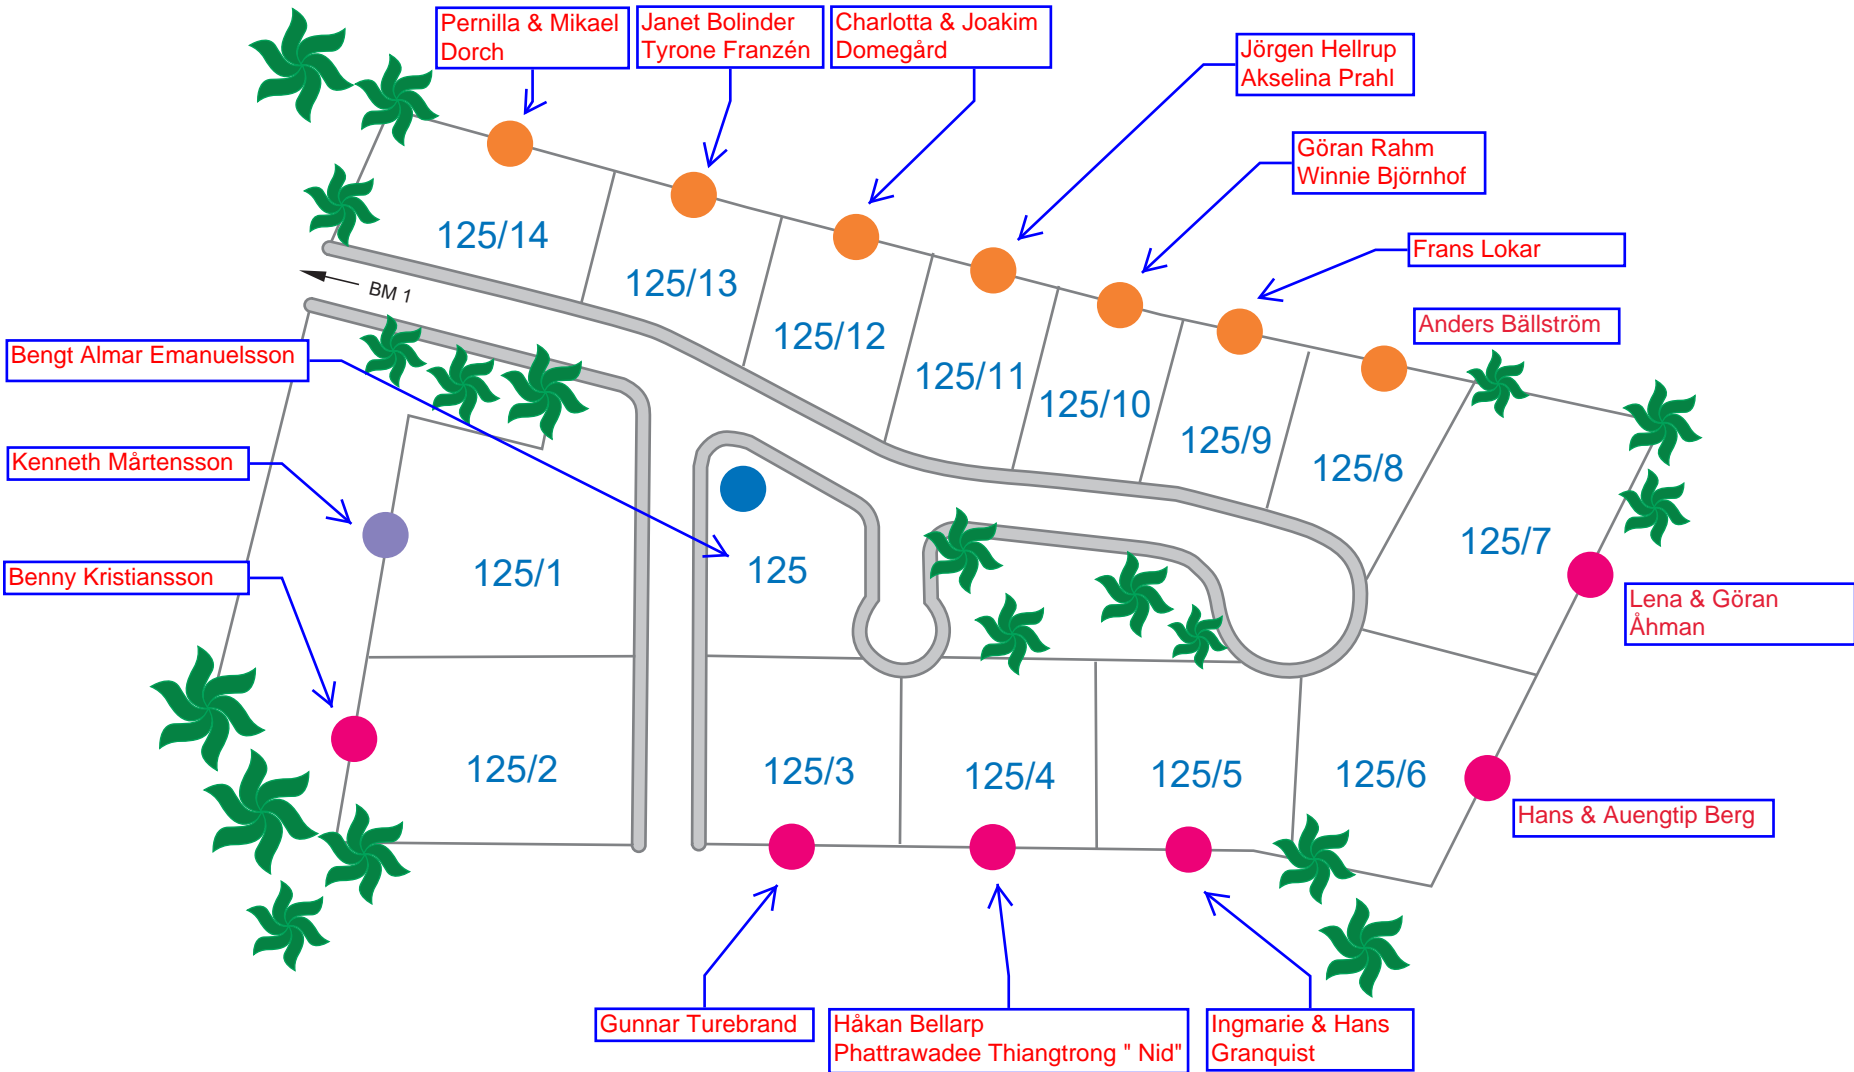

# Blue Mango Residence No 1

	Stair	Room
<span style="color: blue;">●</span>	2	4
<span style="color: orange;">●</span>	2	3-4
<span style="color: green;">●</span>	1	3
<span style="color: purple;">●</span>	1	2

Moo 4, Tambon Kram,  
Amphur Klaeng, Rayong  
21190 THAILAND.

# Blue Mango Residence No 2

Moo 4, Tambon Kram,  
Amphur Klaeng, Rayong  
21190 THAILAND.

	Stair	Room
● Amarin	2	4
● Suksawat	2	10
● Mahanak	2	5

# Blue Mango Residence No 3

Moo 4, Tambon Kram,  
Amphur Klaeng, Rayong  
21190 THAILAND.

	Stair	Room
<span style="color: blue;">●</span> Amarin	2	4
<span style="color: orange;">●</span> Praisawan	2	3-4
<span style="color: pink;">●</span> Suksawat	2	10
<span style="color: purple;">●</span> Mahanak	2	5