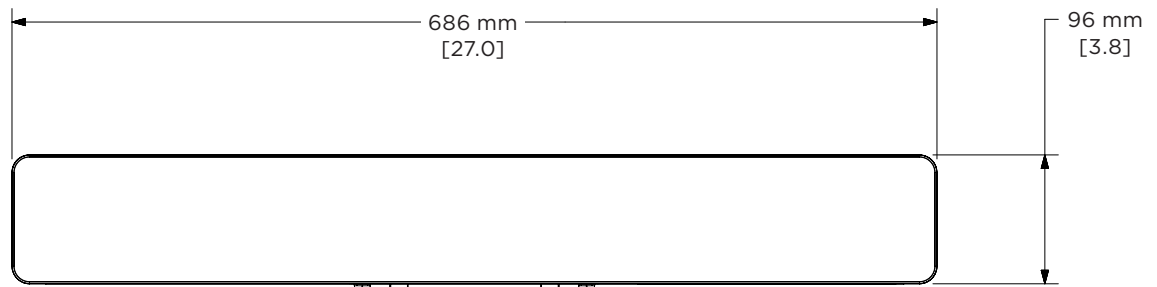

Bose Videobar VB1

all-in-one USB conferencing device

REGULATORY	
Safety	IEC/UL/EN 60065:2014/A11:2017, IEC/UL/EN 62368-1:2014/A11:2017
EMC	FCC Part 15B Class B, ICES-003 Class B, CISPR 13, EN55032 Class B, EN55035, EN61000-3-2, EN61000-3-3, BSMI CNS13439
Wi-Fi and <i>Bluetooth</i>	FCC Part 15C, RSS-GEN, RSS-247, RSS-102, EN300328, EN301893, EN301489
Environmental	RoHS
PHYSICAL	
Operating Temperature	0 °C to 40 °C (32 °F to 104 °F), 90% non-condensing humidity
Storage Temperature	-40 °C to 70 °C (-40 °F to 158 °F), 93% relative humidity
Mounting	Table stand with Kensington lock slot and mounting hardware (included) Wall-mount bracket with mounting hardware (included) Display mounting kit (optional) Mud ring (optional)
Product Dimensions (Width × Height × Depth)	686 mm × 48 mm × 96 mm (27.0 in × 1.9 in × 3.8 in)
Net Weight	2.5 kg (5.6 lb)
Shipping Weight	5.4 kg (12.0 lb)
Included Accessories	Bose Videobar VB1 HDMI 2.0 cable, 1.5 m (4.9 ft) USB-C® 2.0 cable, 5.0 m (16.5 ft) Infrared remote control with 2 AAA batteries Wall-mount bracket with mounting hardware Table stand with hardware Power supply with localized power cord Cable management kit with mounting hardware Camera privacy cover USB-A-to-C adapter 2-pin Euroblock connector Quick start guide, table-mount setup guide, wall-mount setup guide, safety instructions
Optional Accessories	Display mounting kit Right-angle USB 3.1 cable, 2.0 m (6.5 ft) Mud ring
PRODUCT CODES	
842415-1110	Videobar VB1 120V US
842415-2110	Videobar VB1 230V EU
842415-3110	Videobar VB1 100V JP
842415-4110	Videobar VB1 240V UK
842415-5110	Videobar VB1 240V AUS
842888-0010	Display Mounting Bracket
843944-0010	2m USB 3.1 Cable
861846-0010	Mudring

TECHNICAL DATA

Bose Videobar VB1

all-in-one USB conferencing device

Dimensions

Top View

Rear View

Front View

Right View