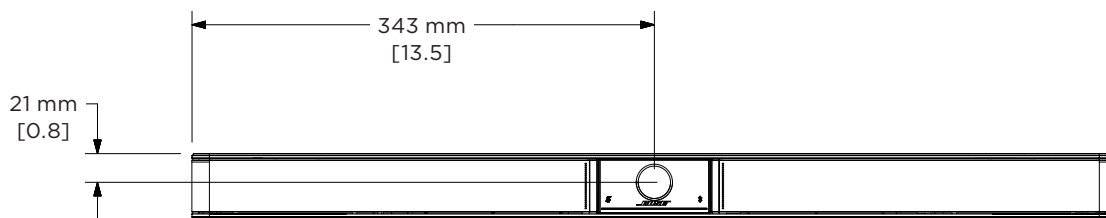

TECHNICAL DATA

Bose Videobar VB1

all-in-one USB conferencing device

Dimensions

Top View

Rear View

Front View

Right View