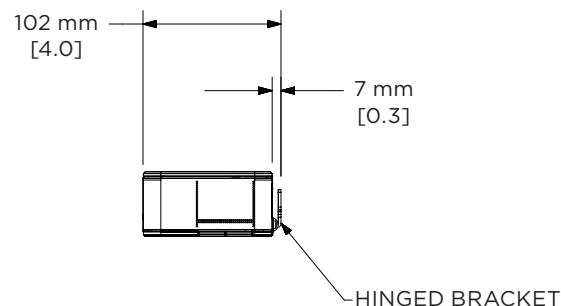

Bose Videobar VB1

all-in-one USB conferencing device

REGULATORY	
Safety	IEC/UL/EN 60065:2014/A11:2017, IEC/UL/EN 62368-1:2014/A11:2017
EMC	FCC Part 15B Class B, ICES-003 Class B, CISPR 13, EN55032 Class B, EN55035, EN61000-3-2, EN61000-3-3, BSMI CNS13439
Wi-Fi and <i>Bluetooth</i>	FCC Part 15C, RSS-GEN, RSS-247, RSS-102, EN300328, EN301893, EN301489
Environmental	RoHS
PHYSICAL	
Operating Temperature	0 °C to 40 °C (32 °F to 104 °F), 90% non-condensing humidity
Storage Temperature	-40 °C to 70 °C (-40 °F to 158 °F), 93% relative humidity
Mounting	Table stand with Kensington lock slot and mounting hardware (included) Wall-mount bracket with mounting hardware (included) Display mounting kit (optional) Mud ring (optional)
Product Dimensions (Width × Height × Depth)	686 mm × 48 mm × 96 mm (27.0 in × 1.9 in × 3.8 in)
Net Weight	2.5 kg (5.6 lb)
Shipping Weight	5.4 kg (12.0 lb)
Included Accessories	Bose Videobar VB1 HDMI 2.0 cable, 1.5 m (4.9 ft) USB-C® 2.0 cable, 5.0 m (16.5 ft) Infrared remote control with 2 AAA batteries Wall-mount bracket with mounting hardware Table stand with hardware Power supply with localized power cord Cable management kit with mounting hardware Camera privacy cover USB-A-to-C adapter 2-pin Euroblock connector Quick start guide, table-mount setup guide, wall-mount setup guide, safety instructions
Optional Accessories	Display mounting kit Right-angle USB 3.1 cable, 2.0 m (6.5 ft) Mud ring
PRODUCT CODES	
842415-1110	Videobar VB1 120V US
842415-2110	Videobar VB1 230V EU
842415-3110	Videobar VB1 100V JP
842415-4110	Videobar VB1 240V UK
842415-5110	Videobar VB1 240V AUS
842888-0010	Display Mounting Bracket
843944-0010	2m USB 3.1 Cable
861846-0010	Mudring

TECHNICAL DATA

Bose Videobar VB1

all-in-one USB conferencing device

Dimensions

Top View

Rear View

Front View

Right View