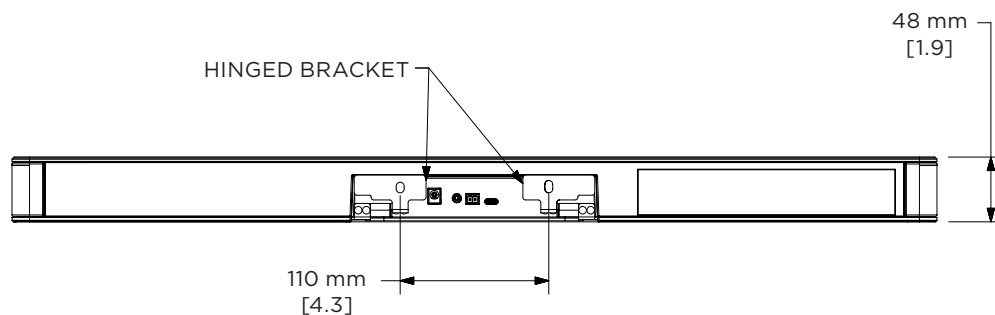

Bose Videobar VB1

all-in-one USB conferencing device

REGULATORY	
Safety	IEC/UL/EN 60065:2014/A11:2017, IEC/UL/EN 62368-1:2014/A11:2017
EMC	FCC Part 15B Class B, ICES-003 Class B, CISPR 13, EN55032 Class B, EN55035, EN61000-3-2, EN61000-3-3, BSMI CNS13439
Wi-Fi and <i>Bluetooth</i>	FCC Part 15C, RSS-GEN, RSS-247, RSS-102, EN300328, EN301893, EN301489
Environmental	RoHS
PHYSICAL	
Operating Temperature	0 °C to 40 °C (32 °F to 104 °F), 90% non-condensing humidity
Storage Temperature	-40 °C to 70 °C (-40 °F to 158 °F), 93% relative humidity
Mounting	Table stand with Kensington lock slot and mounting hardware (included) Wall-mount bracket with mounting hardware (included) Display mounting kit (optional) Mud ring (optional)
Product Dimensions (Width × Height × Depth)	686 mm × 48 mm × 96 mm (27.0 in × 1.9 in × 3.8 in)
Net Weight	2.5 kg (5.6 lb)
Shipping Weight	5.4 kg (12.0 lb)
Included Accessories	Bose Videobar VB1 HDMI 2.0 cable, 1.5 m (4.9 ft) USB-C® 2.0 cable, 5.0 m (16.5 ft) Infrared remote control with 2 AAA batteries Wall-mount bracket with mounting hardware Table stand with hardware Power supply with localized power cord Cable management kit with mounting hardware Camera privacy cover USB-A-to-C adapter 2-pin Euroblock connector Quick start guide, table-mount setup guide, wall-mount setup guide, safety instructions
Optional Accessories	Display mounting kit Right-angle USB 3.1 cable, 2.0 m (6.5 ft) Mud ring
PRODUCT CODES	
842415-1110	Videobar VB1 120V US
842415-2110	Videobar VB1 230V EU
842415-3110	Videobar VB1 100V JP
842415-4110	Videobar VB1 240V UK
842415-5110	Videobar VB1 240V AUS
842888-0010	Display Mounting Bracket
843944-0010	2m USB 3.1 Cable
861846-0010	Mudring

TECHNICAL DATA

Bose Videobar VB1

all-in-one USB conferencing device

Dimensions

Top View

Rear View

Front View

Right View