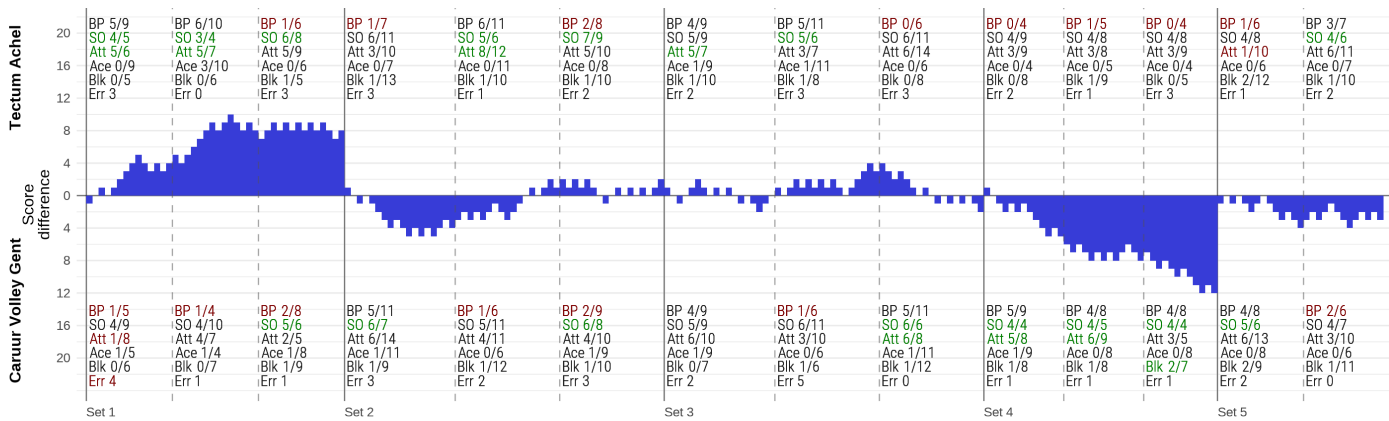

MATCH RESULT	
Tectum Achel	2
Caruur Volley Gent	3

Date	2024-03-02	Referees	
Time	07:30:00	City	
Season	2015/2016	Arena	
League		Scout	

Set	1	2	3	4	5
	25-17	27-25	25-27	13-25	12-15
	25	25	25	25	15 mins

	Tectum Achel					Set					Points				Serve				Reception				Attack				Blo
	1	2	3	4	5	1	2	3	4	5	Won	Tot	Err	Ace	expBP%	Tot	Err	Pos%	expSO%	Tot	Err	Blo	Kill	K%	Eff%	Pts	
1 Staples Max	1	1	1	1	1	8	16	4	1	32%	25	3	36%	54%	22	2	2	5	23%	5%	2						
4 Armor Van Leemputten		10		13							3			34%													
5 Yammick Goralik	5	5	5	5	5	14	18		1	36%	2		50%	65%	18	2	11	61%	50%							2	
7 Max Staples																8	2	50%	50%								
8 Michiel Fransen			16	1							3			28%	14		36%	62%	6	1	1		0%	-33%			
9 Damien Bouvier	L	L	L	L	L											13	1	69%	64%								
10 Jippe Schroeven	6	6	6	6	6	26	17	5	3	33%						43	3	3	22	51%	37%		1				
13 Mario Schmidgall	3	3	3	3	3	8	16	3		27%						6			6	100%	100%						
16 Matou Drahonovsky	4	4	4	4	4	12	13	4		24%	27	2	48%	61%	23	1	3	11	48%	30%		1					
18 Milan Dalli Cardillo	2	2	2	2	2	8	17	4		26%	2		50%	46%	11	1	2	6	55%	27%		2					

Set	Points					Serve				Reception				Attack				Blo					
	Won	Ser	Atk	Blo	Op.Err	Tot	Err	Ace	expBP%	BP%	Tot	Err	Pos%	expSO%	modSO%	SO%	Tot		Err	Blo	Kill	K%	Eff%
Set 1	19	3	15	1	6	25	6	3	34%	48%	15	3	33%	52%	73%	76%	22		1	15	68%	64%	1
Set 2	19		16	3	8	26	5		27%	35%	20	2	45%	58%	60%	69%	32	1	3	16	50%	38%	3
Set 3	18	2	14	2	7	26	4	2	32%	35%	21	2	38%	57%	52%	62%	28	3	2	14	50%	32%	2
Set 4	10		9	1	3	13	3		26%	8%	22	1	64%	61%	41%	48%	26	3	4	9	35%	8%	1
Set 5	10		7	3	2	13	2		27%	31%	13		46%	67%	54%	57%	21	1	3	7	33%	14%	3
Total	76	5	61	10	26	103	20	5	30%	34%	91	8	46%	59%	55%	62%	129	8	13	61	47%	31%	10