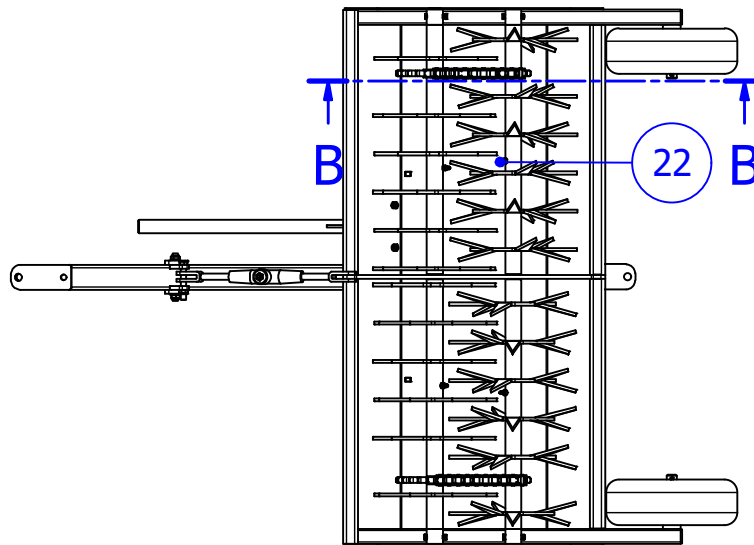

B-B

## MossRider M102 Spare part list

2012 02 rev.1  
Patenteret, CE-mærket

Color code: RAL 3000

24	2	Din 94 Ø63 L25
23	1	Bush Ø8 Ø30 L26
22	4	Grease nipple M6
21	2	Wheel Ø200x60 Ø20
20	2	Washer Ø20
19	2	Washer Ø10
18	2	Roller rear
17	2	Roller front
16	1	Rigging screw Ø12 L400
15	5	Nut M8 lock
14	4	Nut M6 lock
13	2	Nut M14 lock
12	3	Nut M10 lock
11	1	Mossrider rear 01
10	1	MossRider M102 Front
9	1	M8-60
8	4	M8-16
7	4	Ø8x30 ISO7379
6	1	M14-450
5	1	M10-70
4	2	Lift bracket welded
3	1	Handle welded
2	2	Chain 3/4" 34pitch L648
1	2	Axle Ø25
Pos no	Pcs.	PART NUMBER