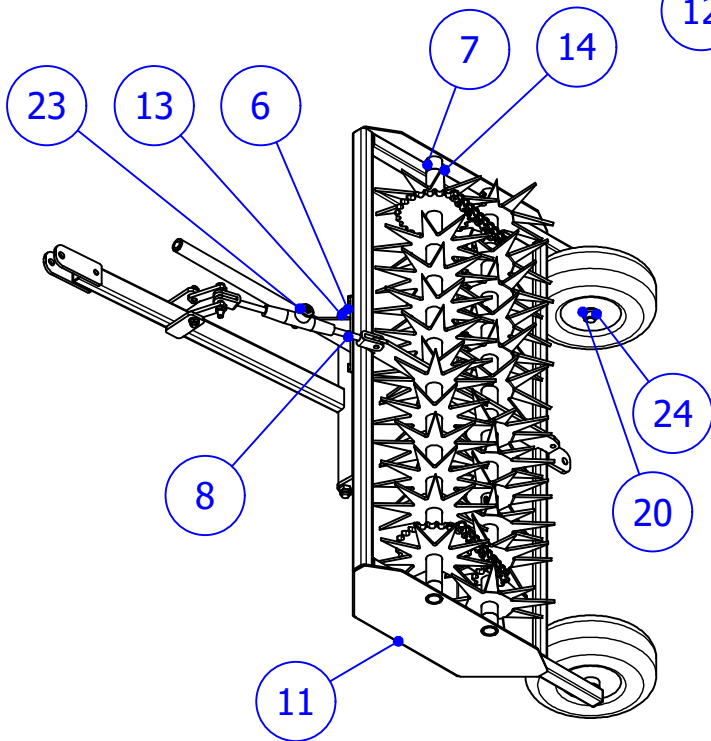

## MossRider M102 Spare part list

2012 02 rev.1  
Patenteret, CE-mærket

Color code: RAL 3000

24	2	Din 94 Ø63 L25
23	1	Bush Ø8 Ø30 L26
22	4	Grease nipple M6
21	2	Wheel Ø200x60 Ø20
20	2	Washer Ø20
19	2	Washer Ø10
18	2	Roller rear
17	2	Roller front
16	1	Rigging screw Ø12 L400
15	5	Nut M8 lock
14	4	Nut M6 lock
13	2	Nut M14 lock
12	3	Nut M10 lock
11	1	Mossrider rear 01
10	1	MossRider M102 Front
9	1	M8-60
8	4	M8-16
7	4	Ø8x30 ISO7379
6	1	M14-450
5	1	M10-70
4	2	Lift bracket welded
3	1	Handle welded
2	2	Chain 3/4" 34pitch L648
1	2	Axle Ø25
Pos no	Pcs.	PART NUMBER