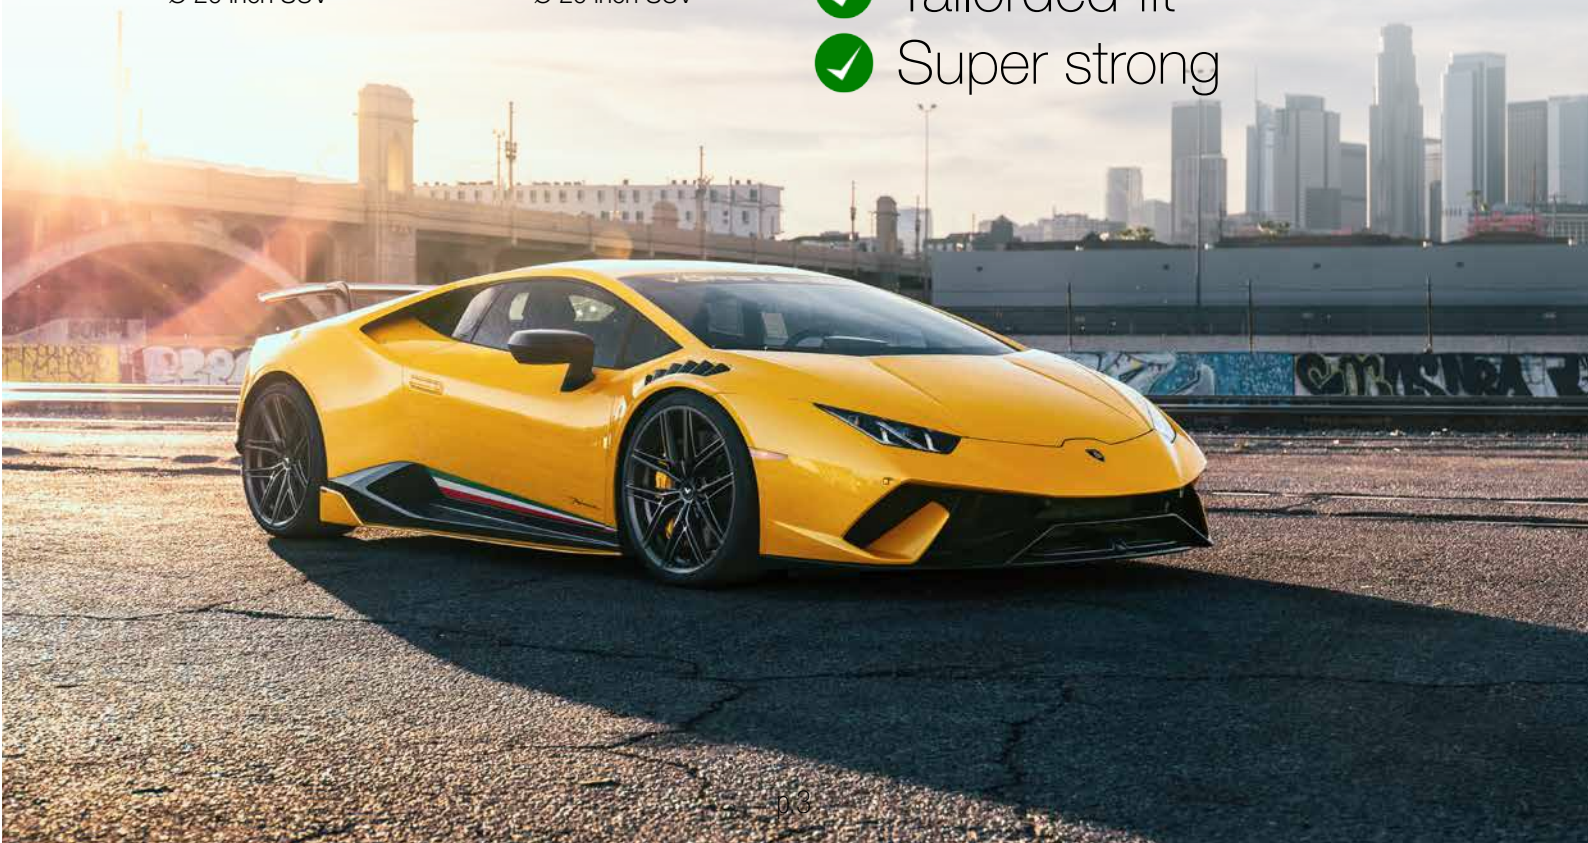

VORSTEINER

- ✓ Flow forged technology
- ✓ Light weight
- ✓ Tailored fit
- ✓ Super strong