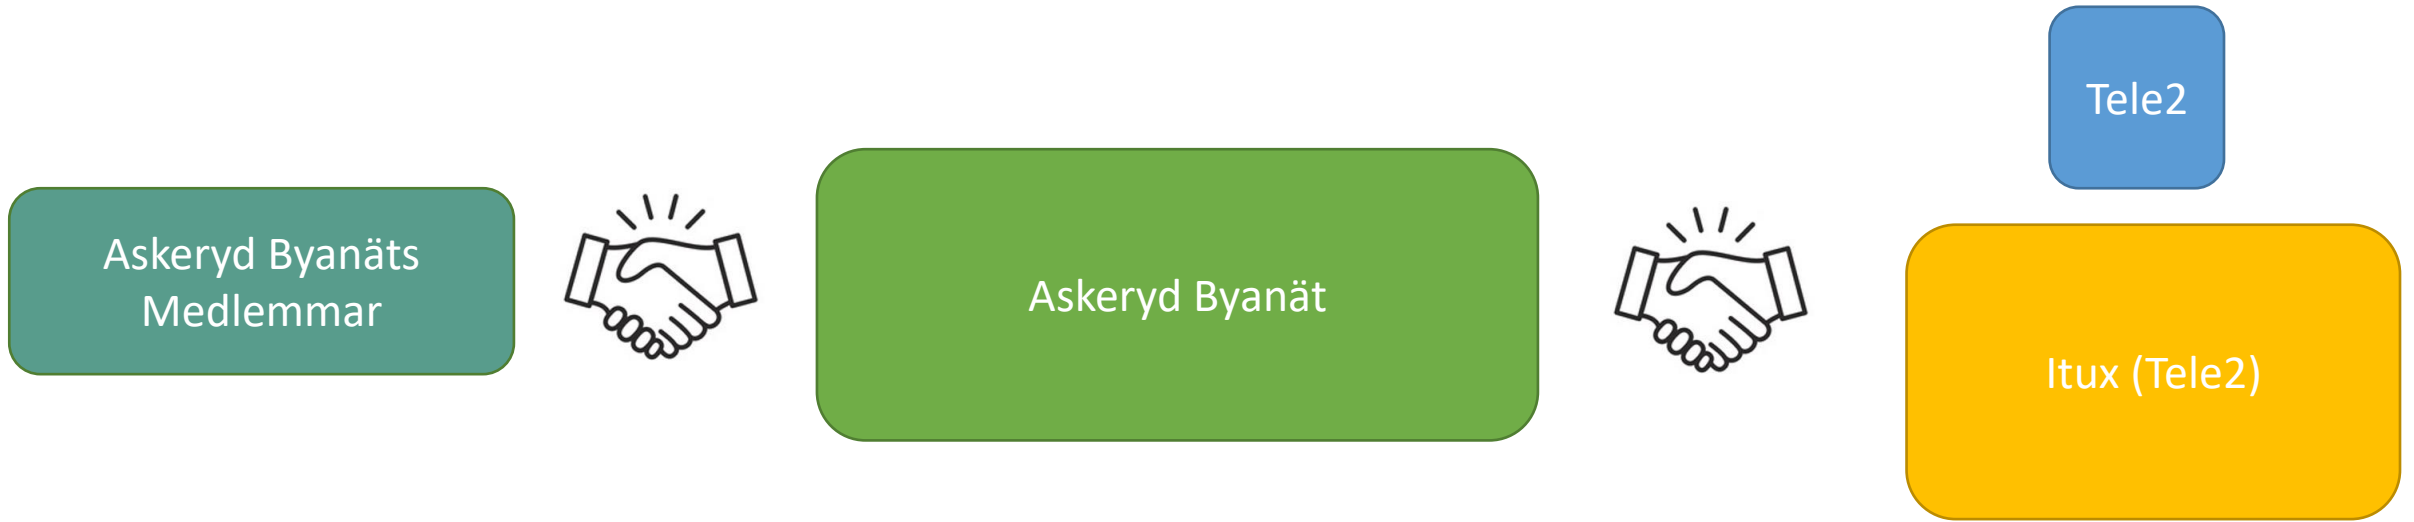

Gruppavtal