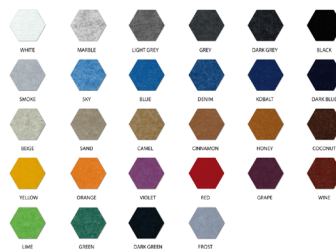

AKUPRINTTI FELT HEXAGON ORDER / OFFER REQUEST

CHOOSE THE AKUPRINTTI FELT PACKAGE

NATURAL

BLACK &
WHITE

FOREST

FROST

CUSTOM
COLOUR

CUSTOM
PRINT

ADD EXTRA COLOURED FELT PANELS ([Check here all available colours](#))

pcs colour

CUSTOM PRINT

If you choos the custom print package you can discribe here the photo or send it to us.
(Download [here](#) our technical requirements for images and upload [here](#) your photo(s))