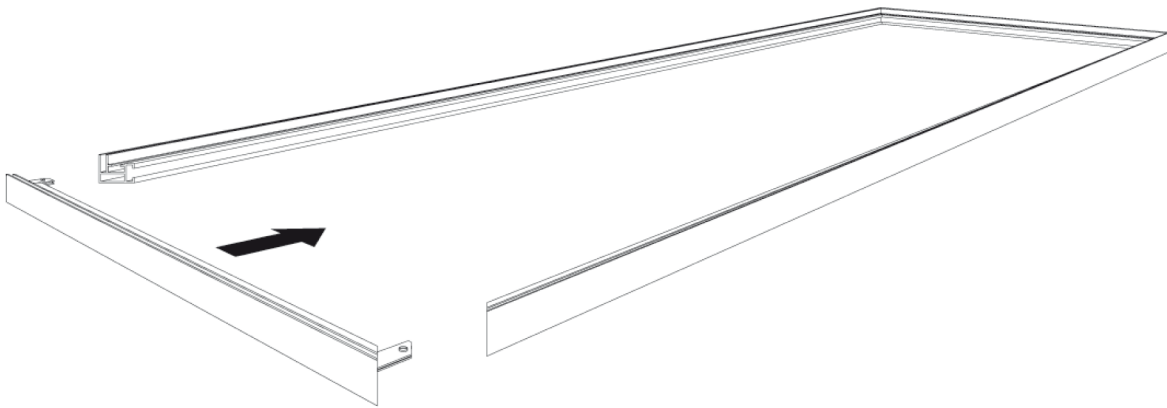

AKUprintti

INSTALL GUIDE 25 or 50 mm frame

AN AKUPRINTTI INSTALLATION PACKAGE INCLUDES:

Several frames 25 or 50 mm

Acoustic sheets 40 mm

Custom printed fabric

OPTIONAL

Frame extenders

NOT INCLUDED

AKUprintti

INSTALL GUIDE 25 or 50 mm frame

1

4x

2

OPTION FOR EXTENSION

AKUprintti