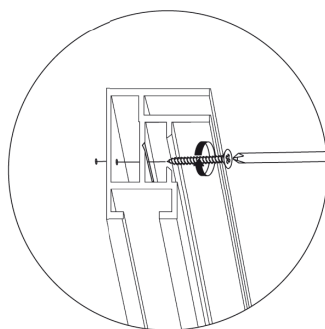

AKUprintti

INSTALL GUIDE 25 or 50 mm frame

3