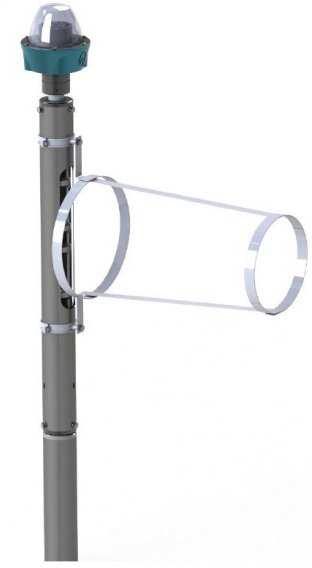

## Heliport Wind Direction Indicator

Frangible Mast

Rigid Mast

## Heliport TLOF – FATO Light

Elevated TLOF – FATO Light

Semi Flush TLOF – FATO Light

Full Flush TLOF – FATO Light

5" or 8" seating Pot

8" to 5" adapterrig w/heating

TD/PM Light

Heliport Beacon

Marking Cone

Flood Light