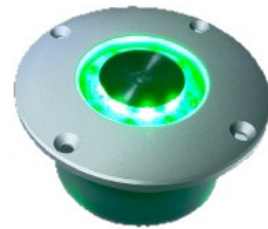

## Heliport Wind Direction Indicator

Frangible Mast

Rigid Mast

## Heliport TLOF – FATO Light

Elevated TLOF – FATO Light

Semi Flush TLOF – FATO Light

Full Flush TLOF – FATO Light

5" or 8" seating Pot

8" to 5" adapterrig w/heating

TD/PM Light

Heliport Beacon

Marking Cone

Flood Light