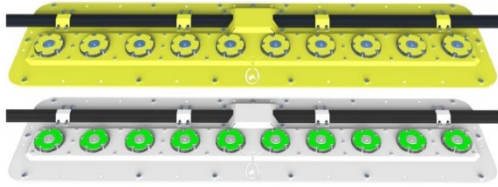

## Heliport Wind Direction Indicator

Frangible Mast

Rigid Mast

## Heliport TLOF – FATO Light

Elevated TLOF – FATO Light

Semi Flush TLOF – FATO Light

Full Flush TLOF – FATO Light

5" or 8" seating Pot

8" to 5" adapterrig w/heating

TD/PM Light

Heliport Beacon

Marking Cone

Flood Light