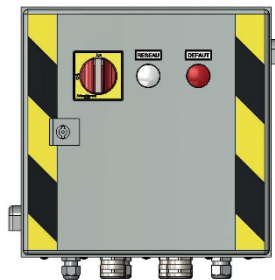

## Heliport Wind Direction Indicator

Frangible Mast

Rigid Mast

## Heliport TLOF – FATO Light

Elevated TLOF – FATO Light

Semi Flush TLOF – FATO Light

Full Flush TLOF – FATO Light

5" or 8" seating Pot

8" to 5" adapterrig w/heating

TD/PM Light

Heliport Beacon

Marking Cone

Flood Light