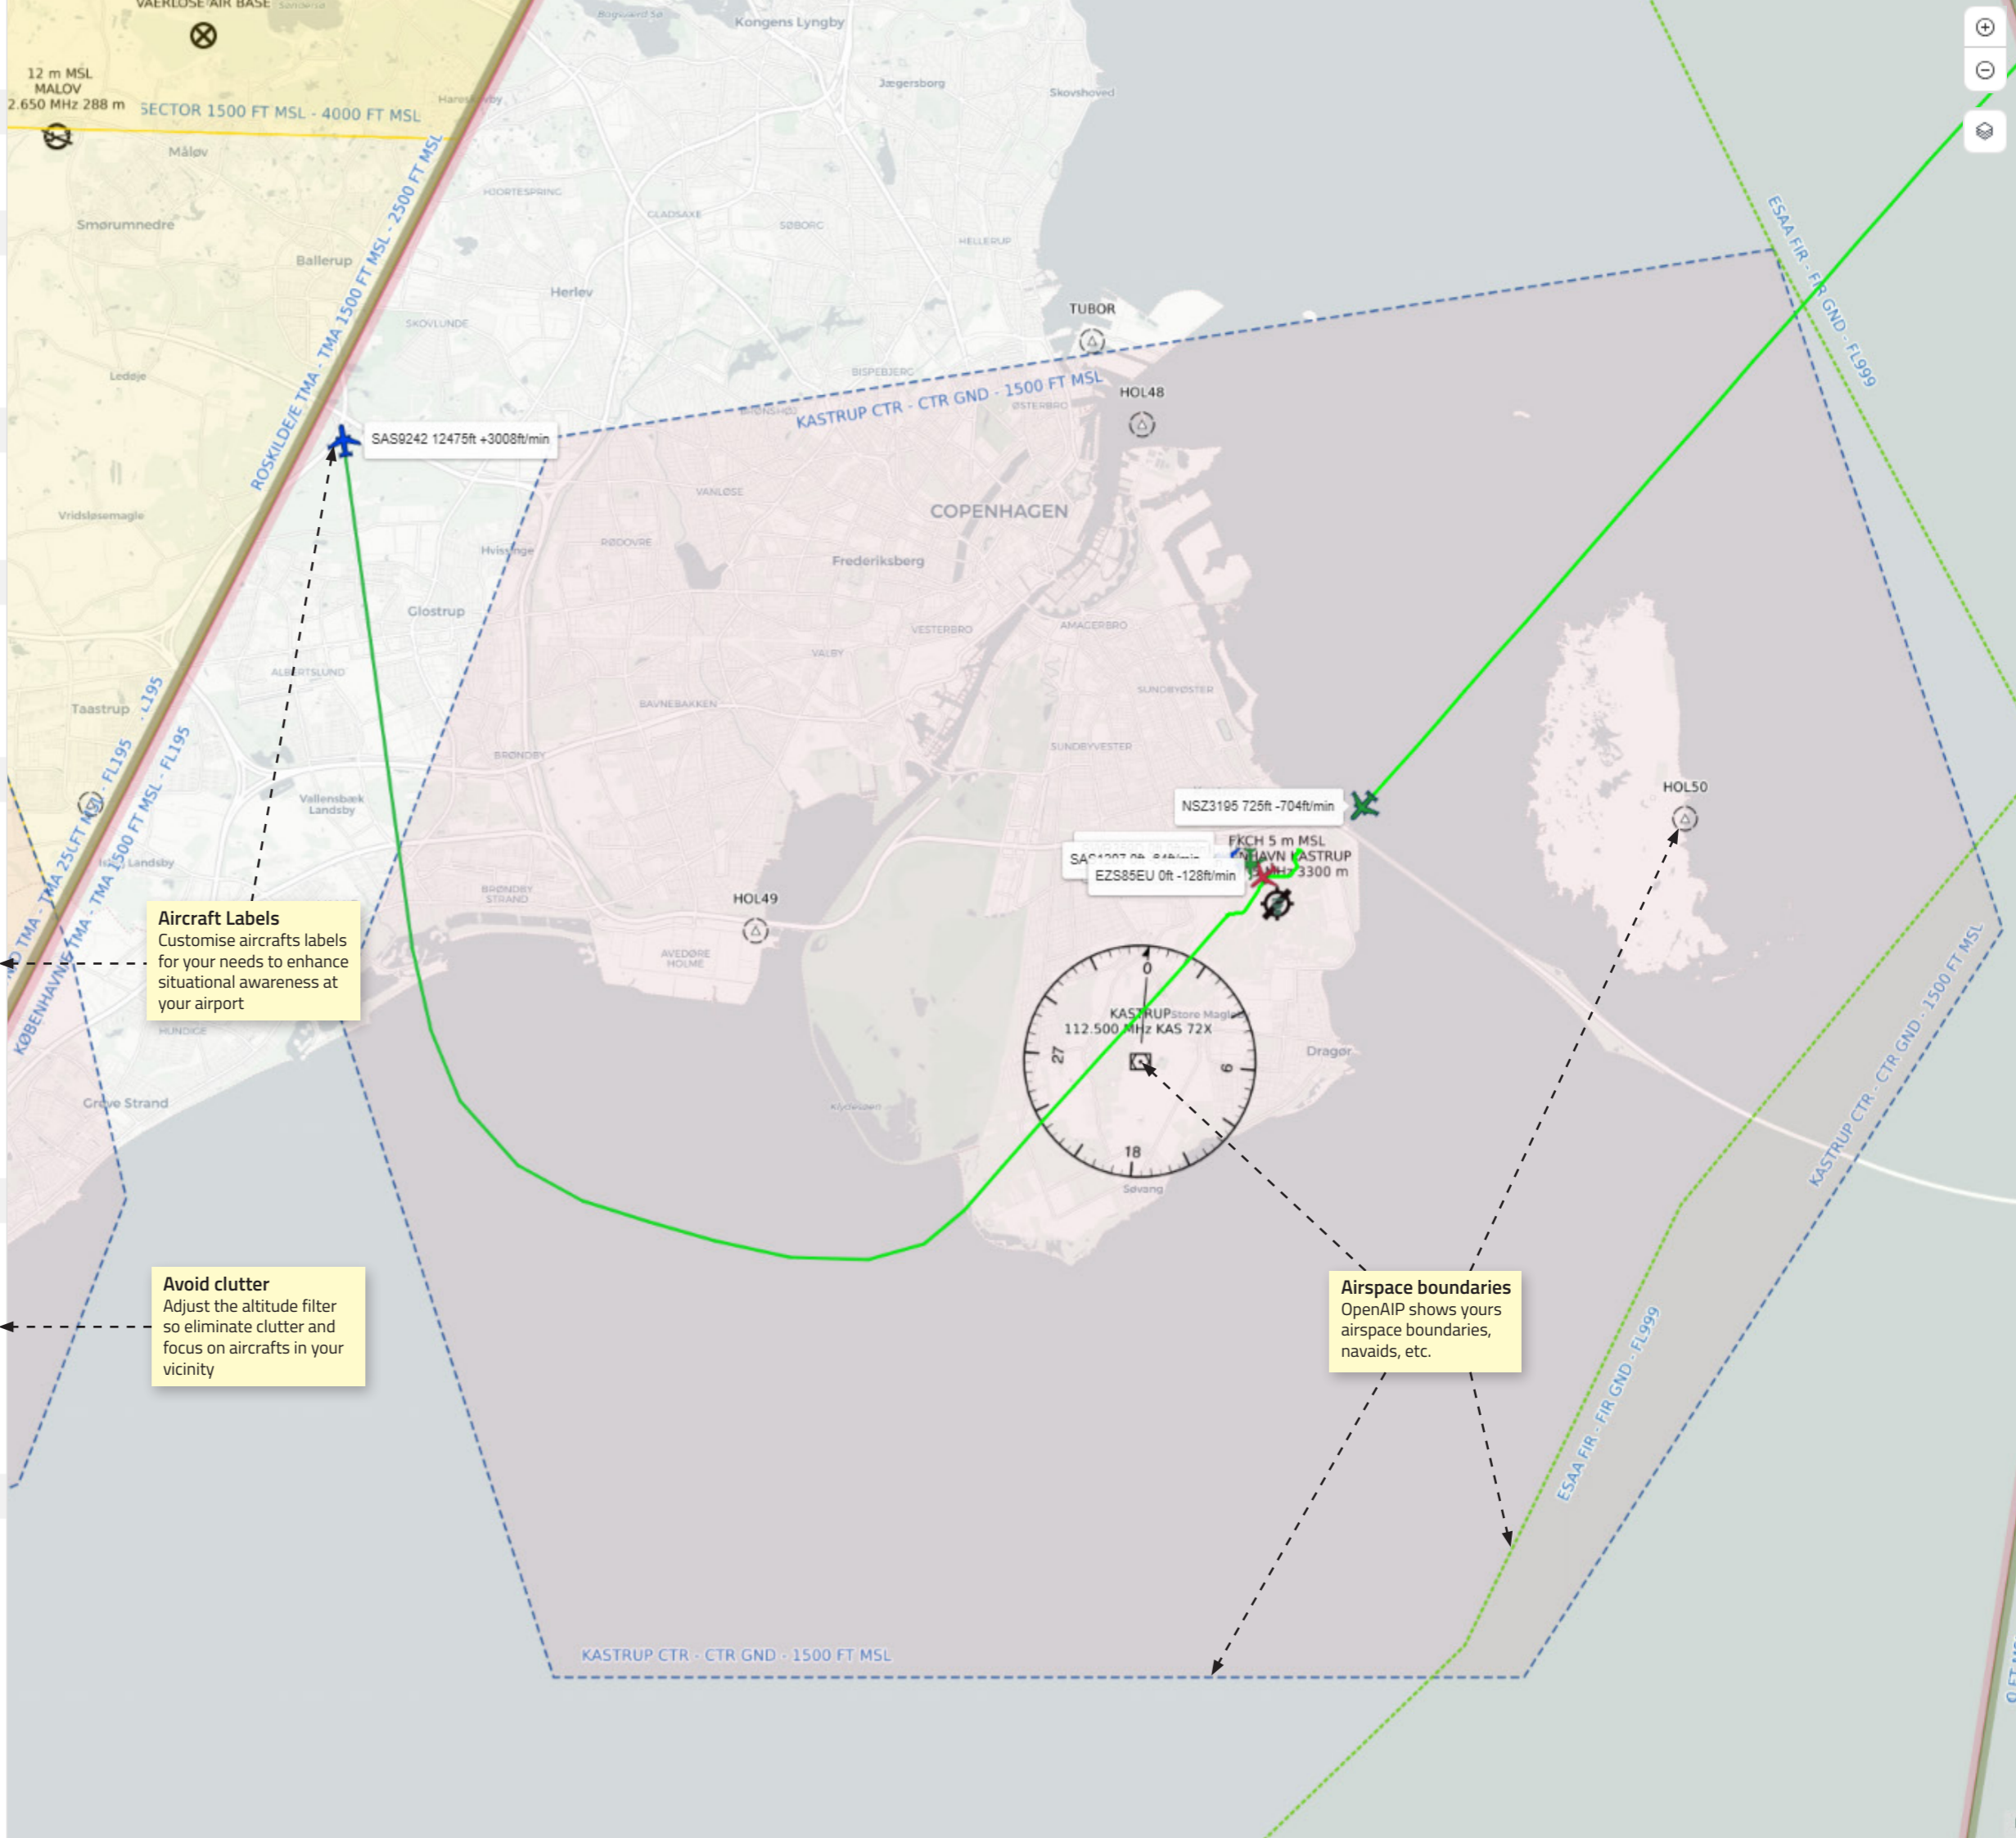

Squawk code/SSR

Altitude Filter

Current map zoom level: 12

Show only aircraft above

Zoom level 1-5 show only aircraft above 0 FT

Show only aircraft below

Do not show aircraft above 10000 FT

Reset Settings

Airspace boundaries
 OpenAIP shows yours airspace boundaries, nav aids, etc.

Flightlist

Search for flights

Show selected flights Show only selected flights

Current view flight count: 8

Callsign Dep. Dest. SSR