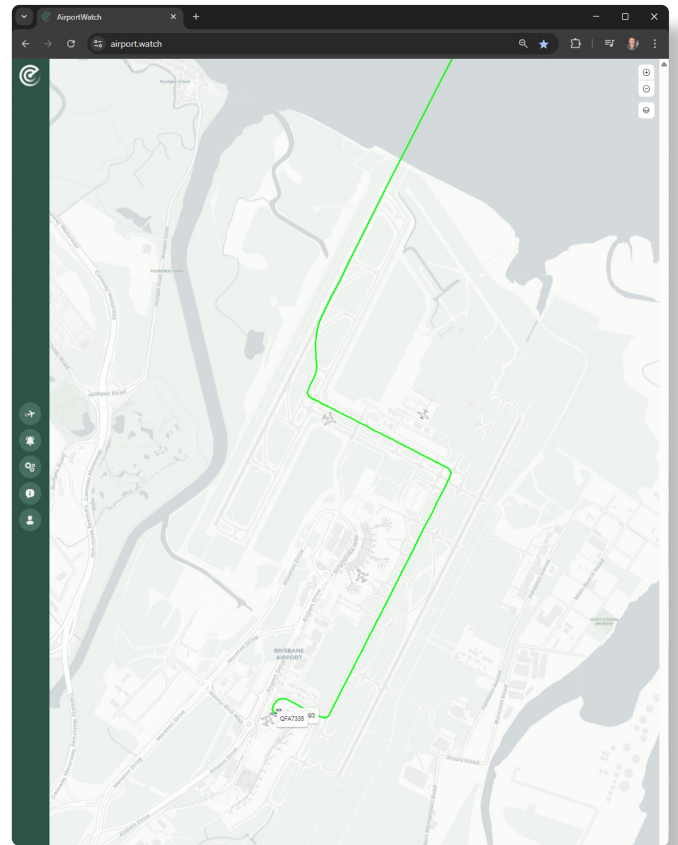

Improve coverage at your airport.

Get the best ground / gate-to-gate coverage at your airport by becoming an ADS-B ground station host.

We provide the equipment for free. You just need to supply power and internet.

Contact us today to find out about becoming a host.