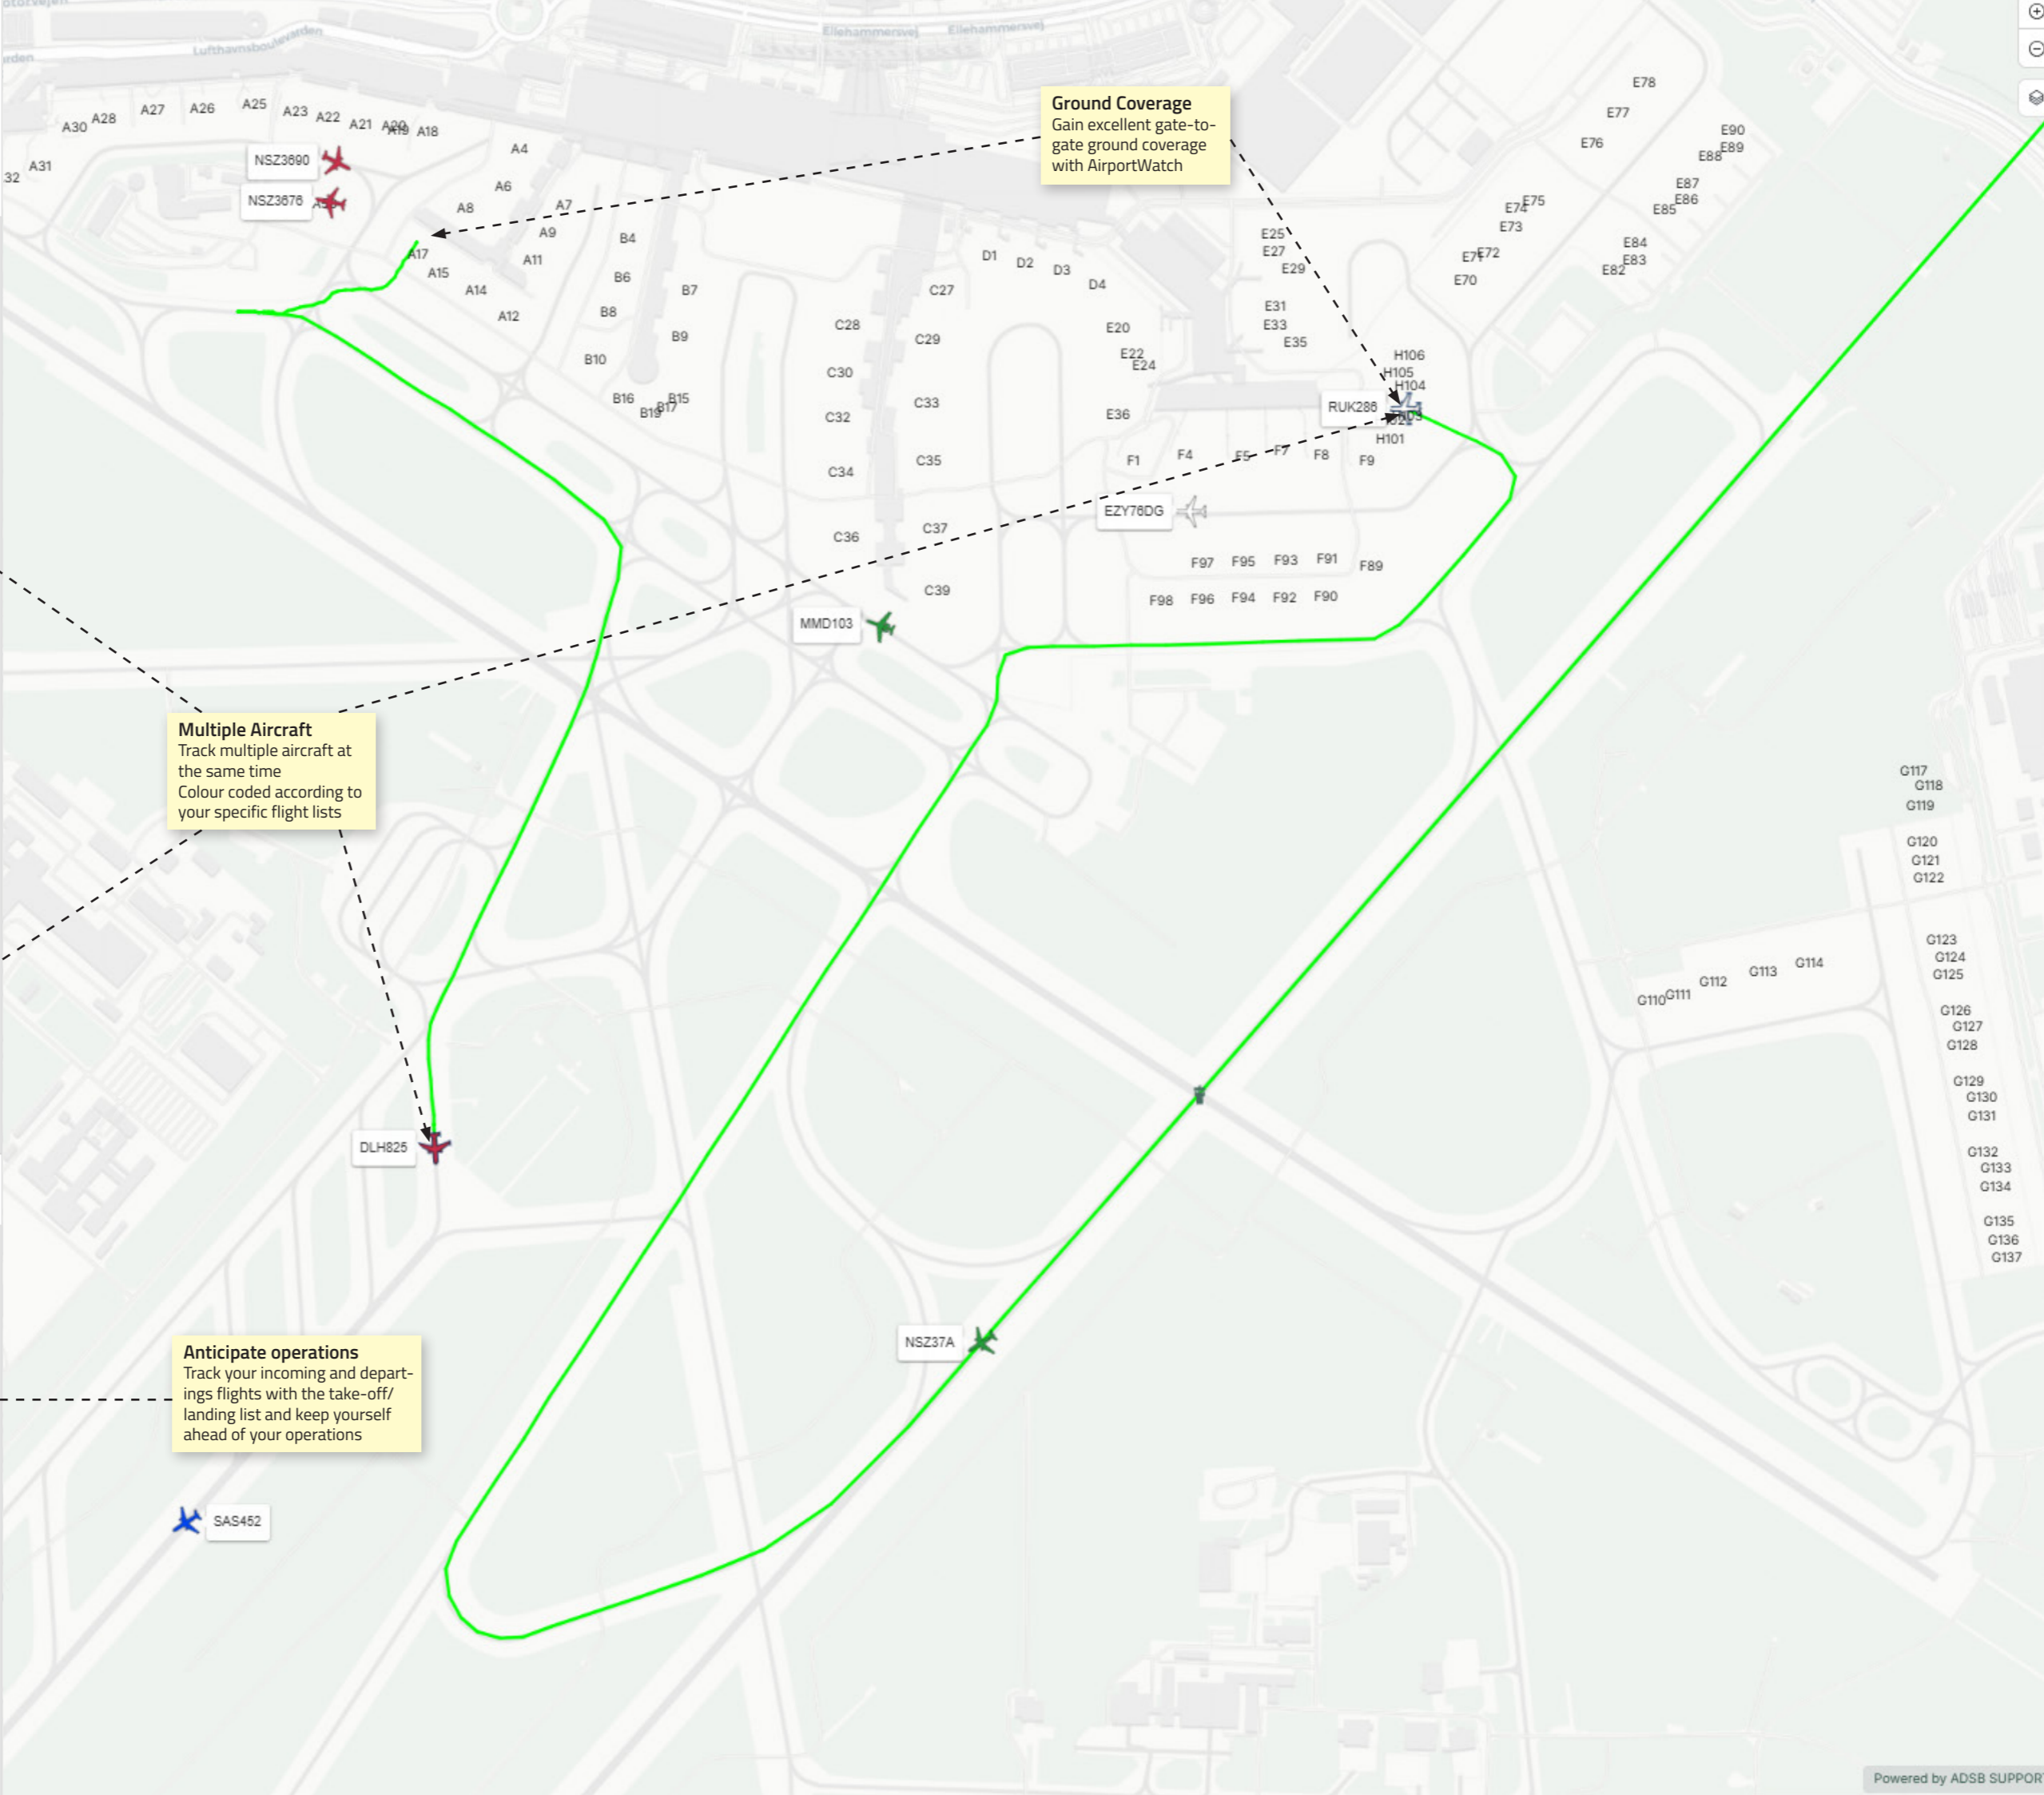

RUK286 (407CB3)

Oft. 101kts.

Add to Selected Flights Add Alert

Dep	Dest	Altitude (ft)
-	-	0
Speed	V-Speed	Category
101	-64	A3
Rep. Track	Est. Track	SSR
221	270	3443

Position	Source	Distance (NM)
Lat: 55.62559	ASN0024	0
Lon: 12.66005	ADSB SUPPORT	

Last update 09:08:48Z 12/03/2025

DLH825 (3C664E)

Oft. 103kts.

Add to Selected Flights Add Alert

Dep	Dest	Altitude (ft)
EKCH	EDDF	0
Speed	V-Speed	Category
103	-64	A3
Rep. Track	Est. Track	SSR
221	176	3534

Position	Source	Distance (NM)
Lat: 55.61731	ASN0162	

Takeoff/Landing List

Callsign	Type	Time
SAS1407	Landing	15:09Z 12/03/2025
KLM79C	Landing	15:09Z 12/03/2025
SAS55H	Landing	15:08Z 12/03/2025
BAW8TD	Landing	15:07Z 12/03/2025
LGL535C	Landing	15:04Z 12/03/2025
SAS431	Landing	15:04Z 12/03/2025
DNU46R	Takeoff	15:00Z 12/03/2025
SAS42R	Landing	14:58Z 12/03/2025
FIN1PM	Landing	14:57Z 12/03/2025
NSZ3089	Landing	14:54Z 12/03/2025
EJU89TD	Takeoff	14:50Z 12/03/2025
NOZ941	Takeoff	14:40Z 12/03/2025
NSZ1KS	Landing	14:36Z 12/03/2025

Ground Coverage
Gain excellent gate-to-gate ground coverage with AirportWatch

Multiple Aircraft
Track multiple aircraft at the same time
Colour coded according to your specific flight lists

Anticipate operations
Track your incoming and departing flights with the take-off/landing list and keep yourself ahead of your operations