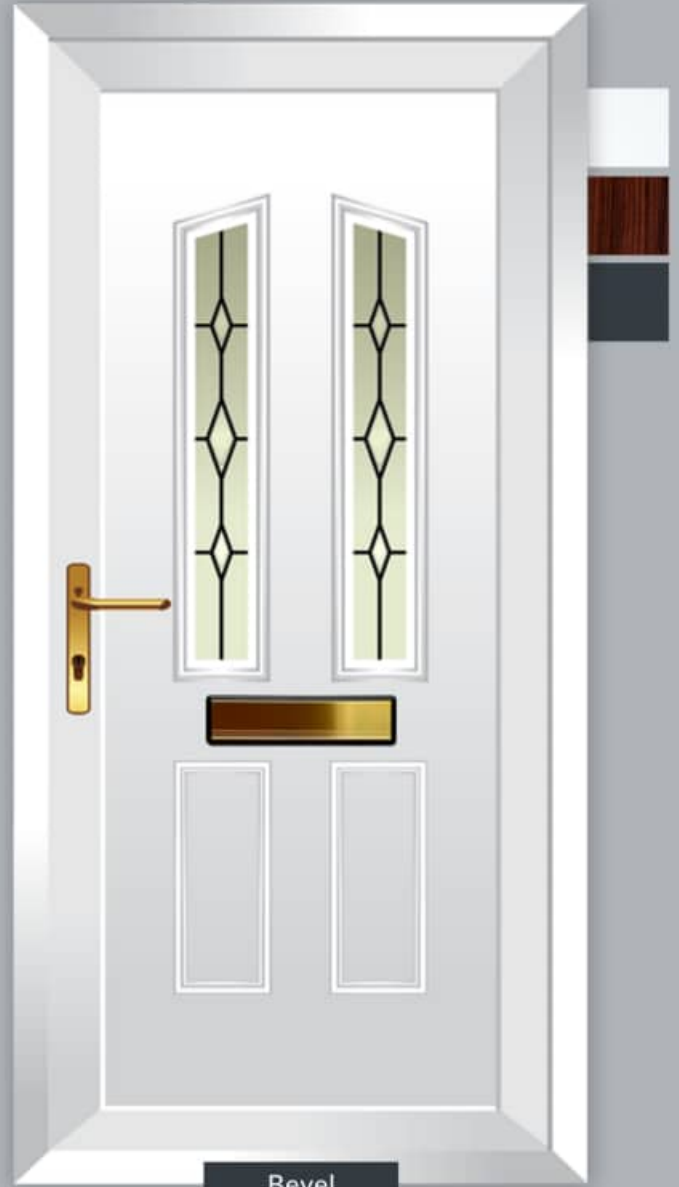

Clear Resin
Ref No: BDP-028

York Collection

Mould Size:
Height 1420mm x Width 505mm

Liquid Resin

Ref No: BDP-029

Liquid Resin

Ref No: BDP-030

Bevel