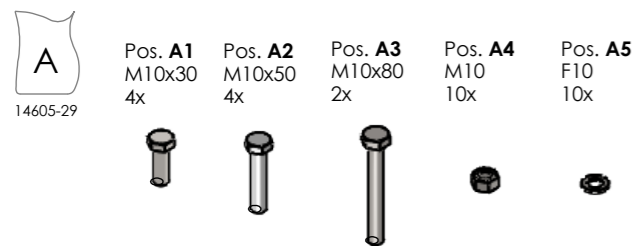

Part list:

CalfBox

Assembly Instructions
Art. no. 14611