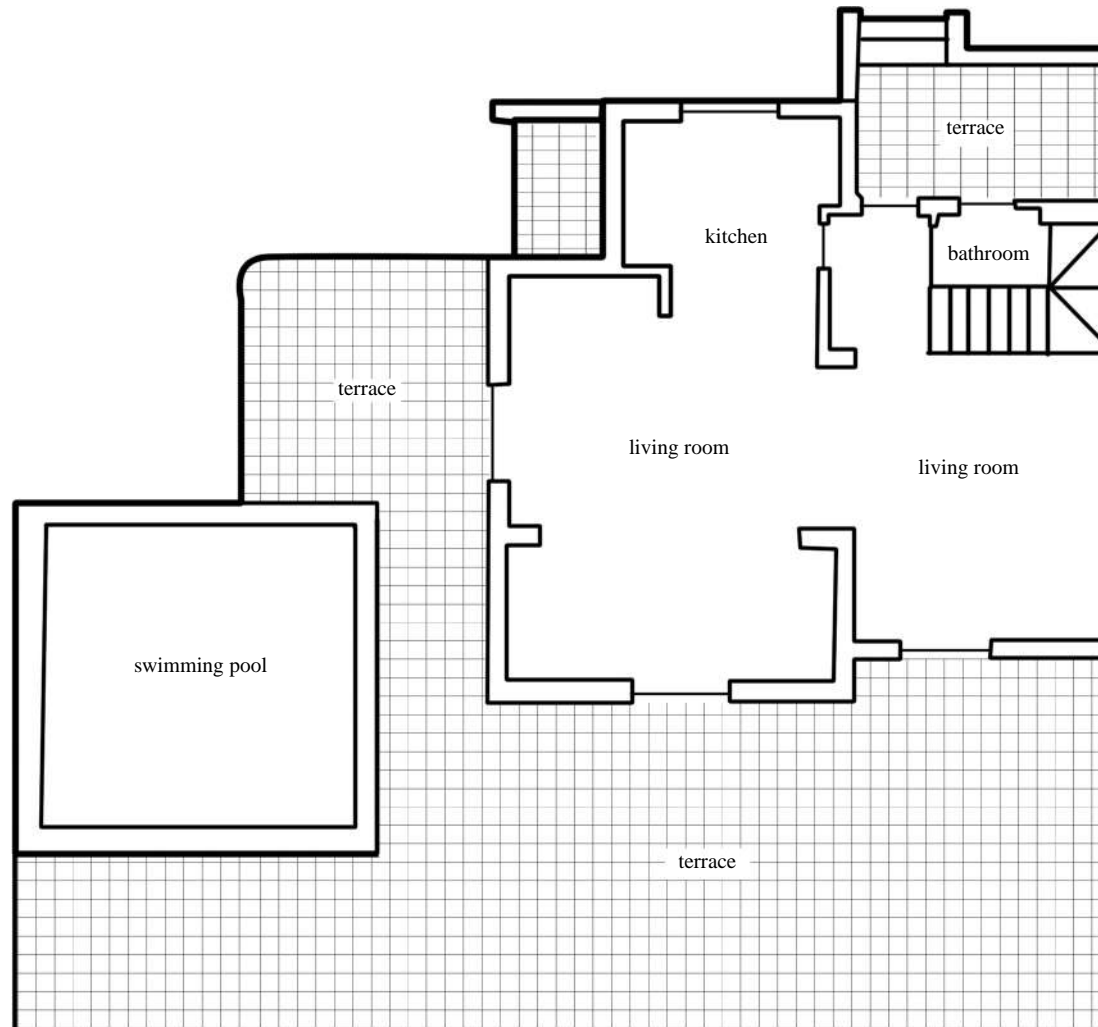

# VILLA NICOLINA

external view

scale 1:100

total sq.m.190

garden sq.m450

VILLA NICOLINA  
ground floor  
scale 1:100  
total sq.m. 96

# VILLA NICOLINA

first floor

scale 1:100

total sq.m. 65

VILLA NICOLINA  
second floor  
scale 1:100  
total sq.m.40