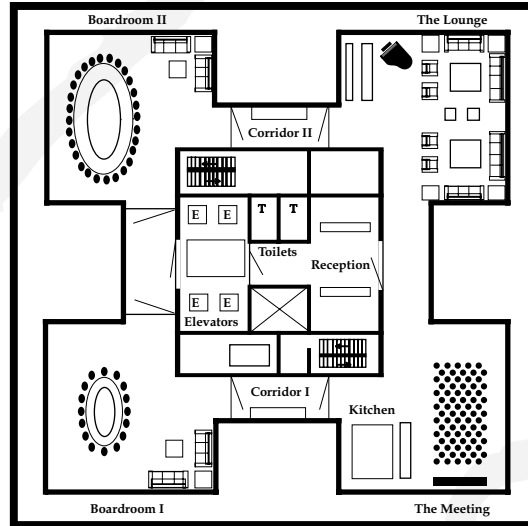

SPECIFICATIES

Meeting room(s)

	Theater	Classroom	Cocktail	Boardroom	Dinner sitting down	Dinner walking
Boardroom I	-	-	40	22	20	40
Boardroom II	-	-	40	28	26	40
The Lounge	90	35	70	-	60	70
The Meeting	60	24	50	-	45	50
The Lounge & The Meeting	150	-	120	-	105	120
32nd floor exclusive	-	-	200	-	150	200

Size 32nd floor: 692 m²
Size per meeting room: 99,5 m²

Height of ceiling: 2,32 meter (inner circle)
Height of ceiling: 2,72 meter (outer circle)

CLIENT MEETINGS • CORPORATE EVENTS • PRIVATE DINNERS

Prijzen exclusief btw. Wijzigingen voorbehouden.