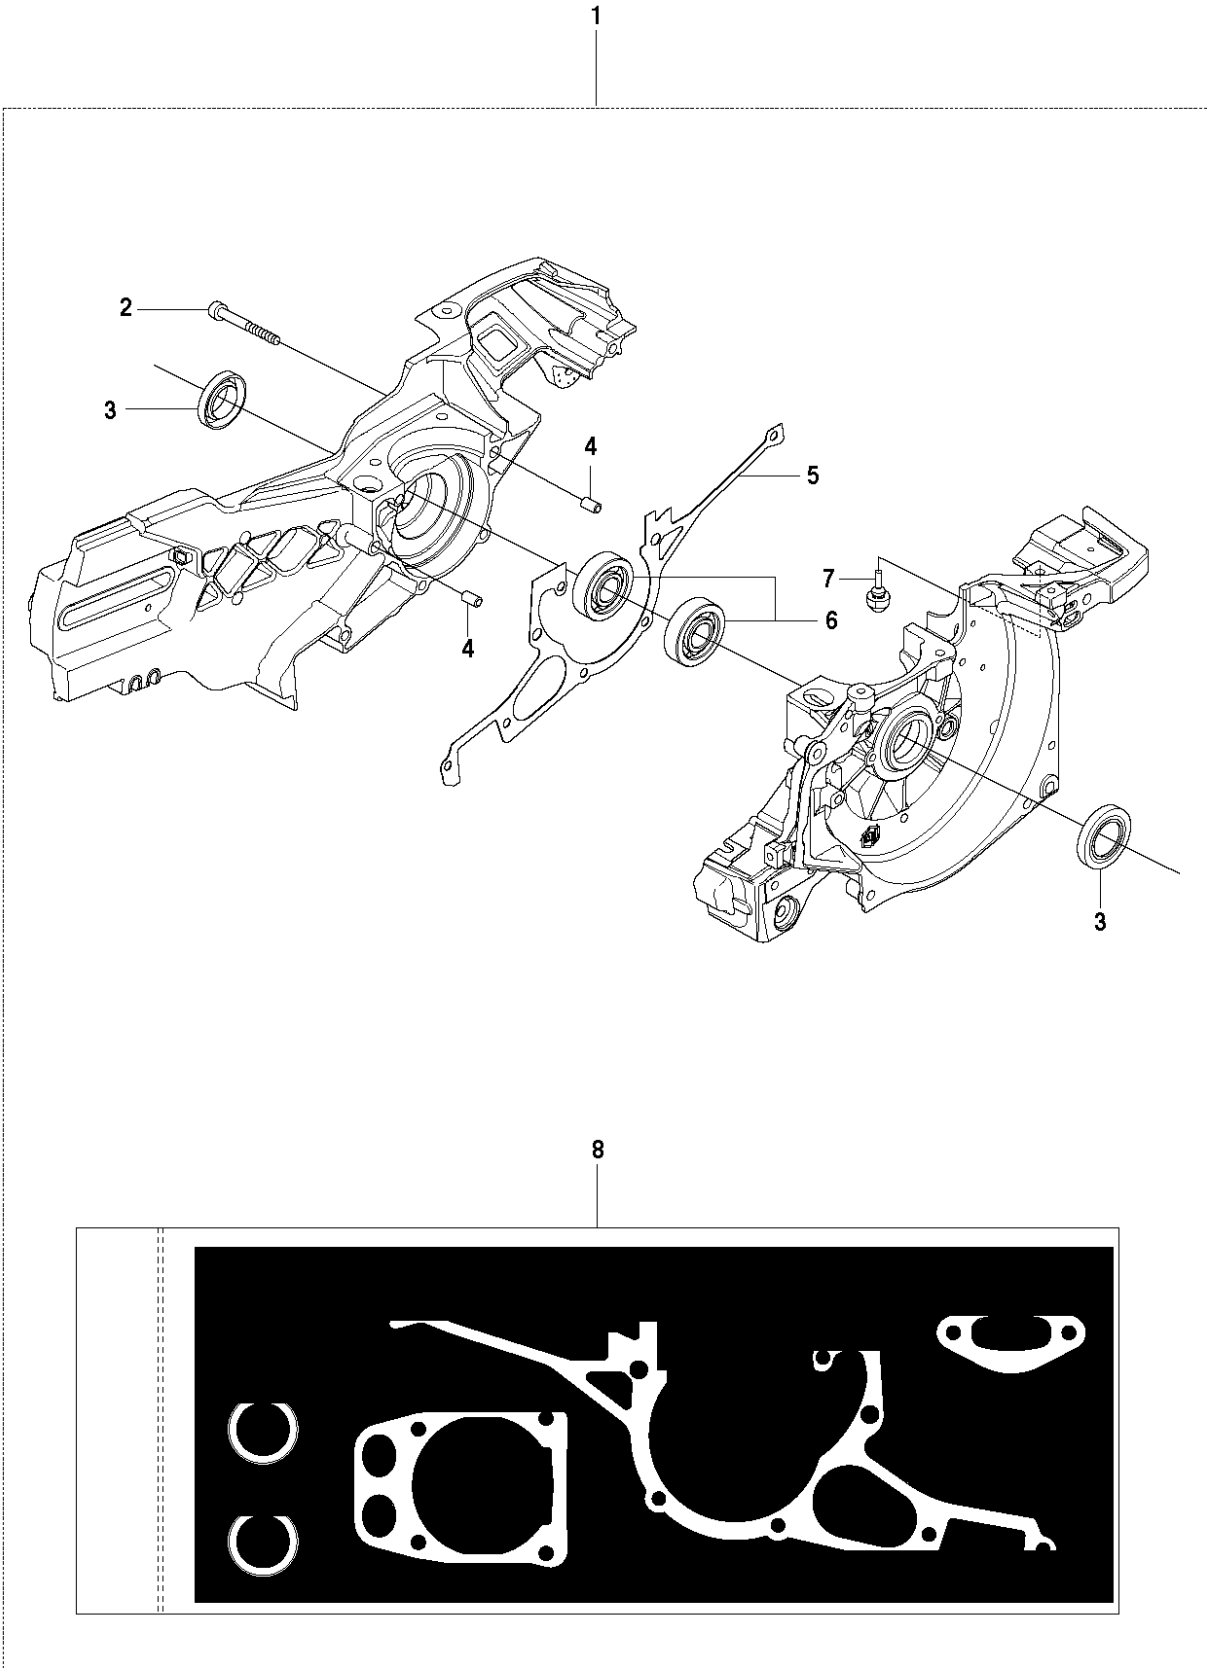

SPARE PARTS LIST

POWER CUTTERS

K970, K970 RESCUE, 575697201,
2010-05

A K970

BELT GUARD & PULLEY

K970, K970 RESCUE, 575697201, 2010-05

Ref	Part No	Description	Remark	QTY KIT
1	506 28 44-01	SCREW EHHFM		2
2	506 39 36-02	BELT GUARD		1
3	506 40 93-01	NUT		1
4	506 26 68-01	COMPRESSION SPRING		1
5	503 20 72-05	SCREW CITXSCM		1
6	503 20 00-45	SCREW EHHFM		1
7	503 23 01-16	WASHER		1
8	544 90 84-03	BELT	12", 14"	1
8	544 90 84-04	BELT	16"	1
9	504 03 70-07	PULLEY		1
10	505 44 54-03	CASSETTE		1
11	503 21 28-10	SCREW CCRPANT		7
12	504 06 22-01	PULLEY		1
13	544 44 10-01	DRAW SPRING		1
14	544 44 04-02	BRAKE SHOE		4
15	506 39 42-08	BEARING HOUSING		1
16	505 57 41-16	SCREW ITXSCM		1
17	506 14 32-01	TORSION STOP		1
18	506 28 73-01	NUT		2
19	503 21 53-10	SCREW ITXSCM		2
20	506 28 84-01	SCREEN		1
21	583 95 33-01	BALL BEARING		2
22	506 29 83-65	SHAFT		1
23	506 13 95-11	WASHER		1
24	506 13 96-01	SCREW EHHFM		1
25	506 30 97-05	LABEL		1

C K970

CLUTCH

K970, K970 RESCUE, 575697201, 2010-05

Ref	Part No	Description	Remark	QTY KIT
1	510 21 34-01	BELT GUARD ASSY		1
2	544 93 31-01	LABEL		1
3	503 21 53-21	SCREW ITXSCM		2
4	544 36 64-01	LINING		1
5	503 70 15-01	CLUTCH ASSY		1
6	503 14 51-01	CLUTCH SPRING		3
7	502 28 92-02	DRIVING PULLEY ASSY	12", 14"	1
7	574 26 73-01	DRIVING PULLEY ASSY	16"	1
8	525 83 18-01	BALL BEARING		2
9	506 31 69-01	DUST COVER		1

D K970

CRANKCASE

K970, K970 RESCUE, 575697201, 2010-05

Ref	Part No	Description	Remark	QTY KIT
1	586 36 39-07	CRANKCASE ASSY		1
2	503 21 53-49	SCREW ITXSCM		7
3	503 26 02-04	SEALING RING		2
4	501 27 08-01	GUIDE BUSHING		2
5	506 41 39-04	GASKET		1
6	503 25 00-02	BALL BEARING		2
7	522 85 61-01	RUBBER BUSHING		1
8	544 22 98-03	GASKET KIT		1
9	576 49 94-01	GASKET		1
10	506 37 81-01	GASKET		1