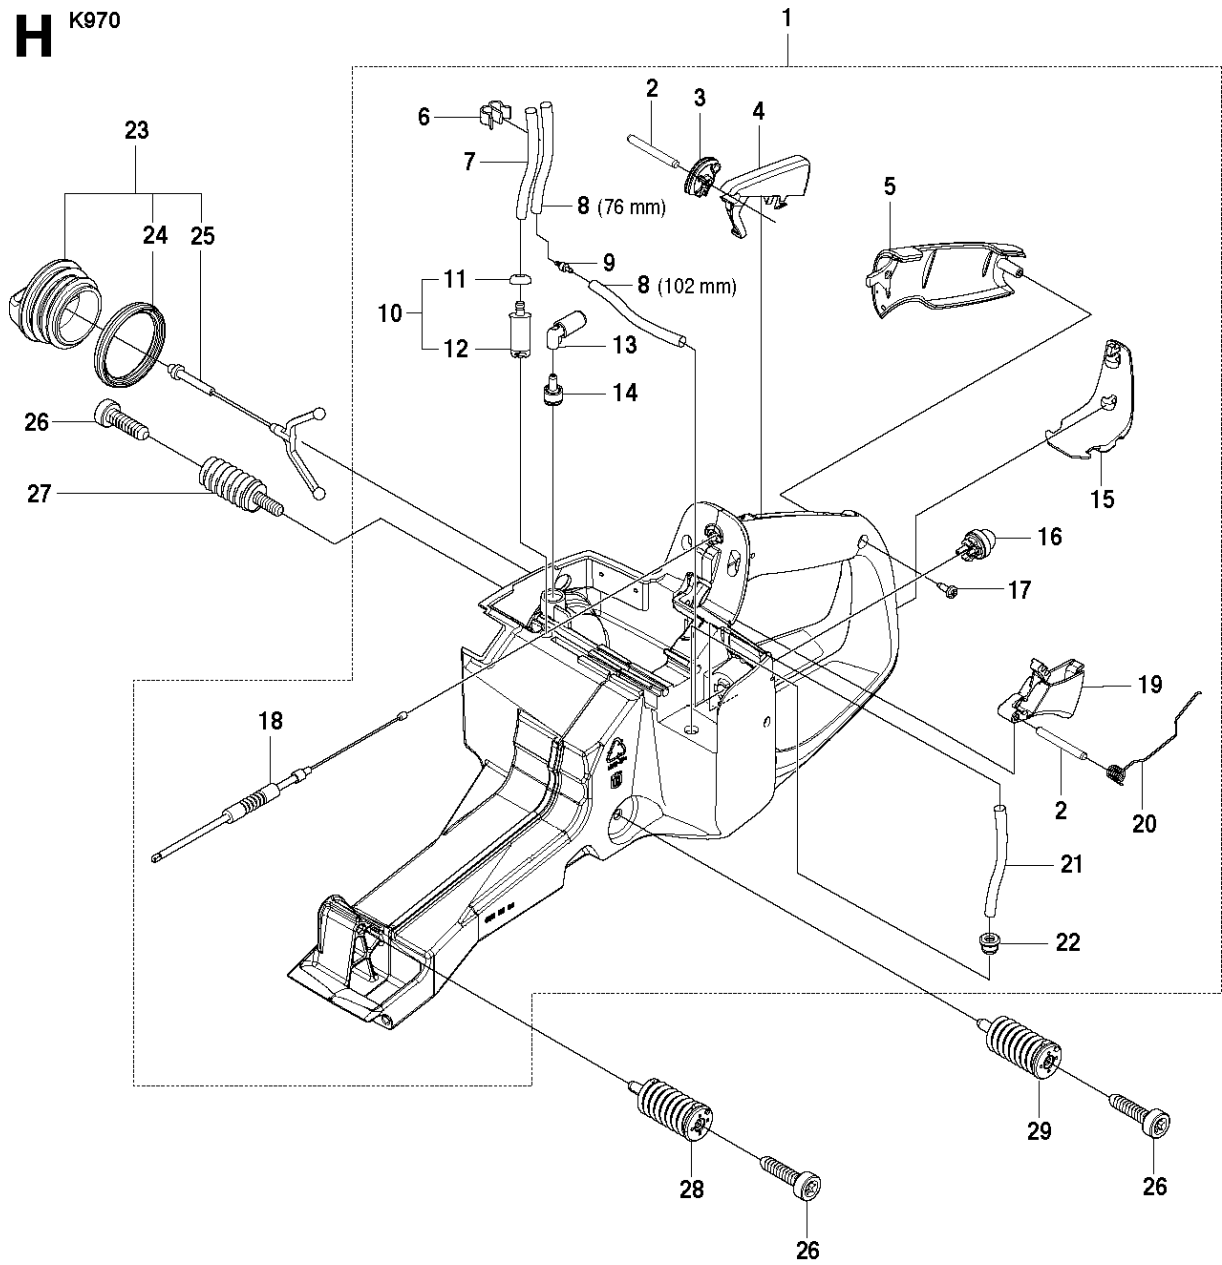

H K970

FUEL TANK

K970, K970 RESCUE, 575697201, 2010-05

Ref	Part No	Description	Remark	QTY KIT
1	574 50 58-04	FUEL TANK ASSY		1
2	720 12 40-20	PARALLEL PIN		2
3	537 20 85-01	CABLE LEVER		1
4	510 25 52-01	THROTTLE LOCKOUT		1
5	537 20 56-01	COVER		1
6	574 44 42-01	CLIP		1
7	544 32 50-02	FUEL HOSE		1
8	537 04 24-04	FUEL HOSE		1
9	575 52 65-01	CHECK VALVE		1
10	506 26 41-11	FUEL FILTER		1
11	506 27 11-01	HOSE CLAMP		1
12	506 26 41-01	FUEL FILTER		1
13	522 79 96-01	HOLDER ASSY		1
14	537 35 95-01	TANK VENT ASSY		1
15	502 47 16-01	GROUND SUPPORT		1
16	540 05 49-02	AIR PURGE		1
17	503 21 28-10	SCREW CCRPANT		1
18	576 49 04-01	THROTTLE CABLE ASSY		1
19	502 47 18-01	THROTTLE CONTROL		1
20	537 20 98-01	SPRING		1
21	544 32 49-30	FUEL HOSE		1
22	503 73 58-01	BUSHING		1
23	506 25 59-03	TANK CAP ASSY		1
24	506 29 21-01	GASKET		1
25	503 57 89-01	HOLDER		1
26	544 06 12-01	SCREW ITXSCM		3
27	537 21 03-09	ANTIVIBRATION ELEMENT		1
28	537 21 03-10	ANTIVIBRATION ELEMENT		1
29	537 21 03-05	ANTIVIBRATION ELEMENT		1
30	525 57 20-01	DECAL		1
31	506 31 30-01	LABEL		1