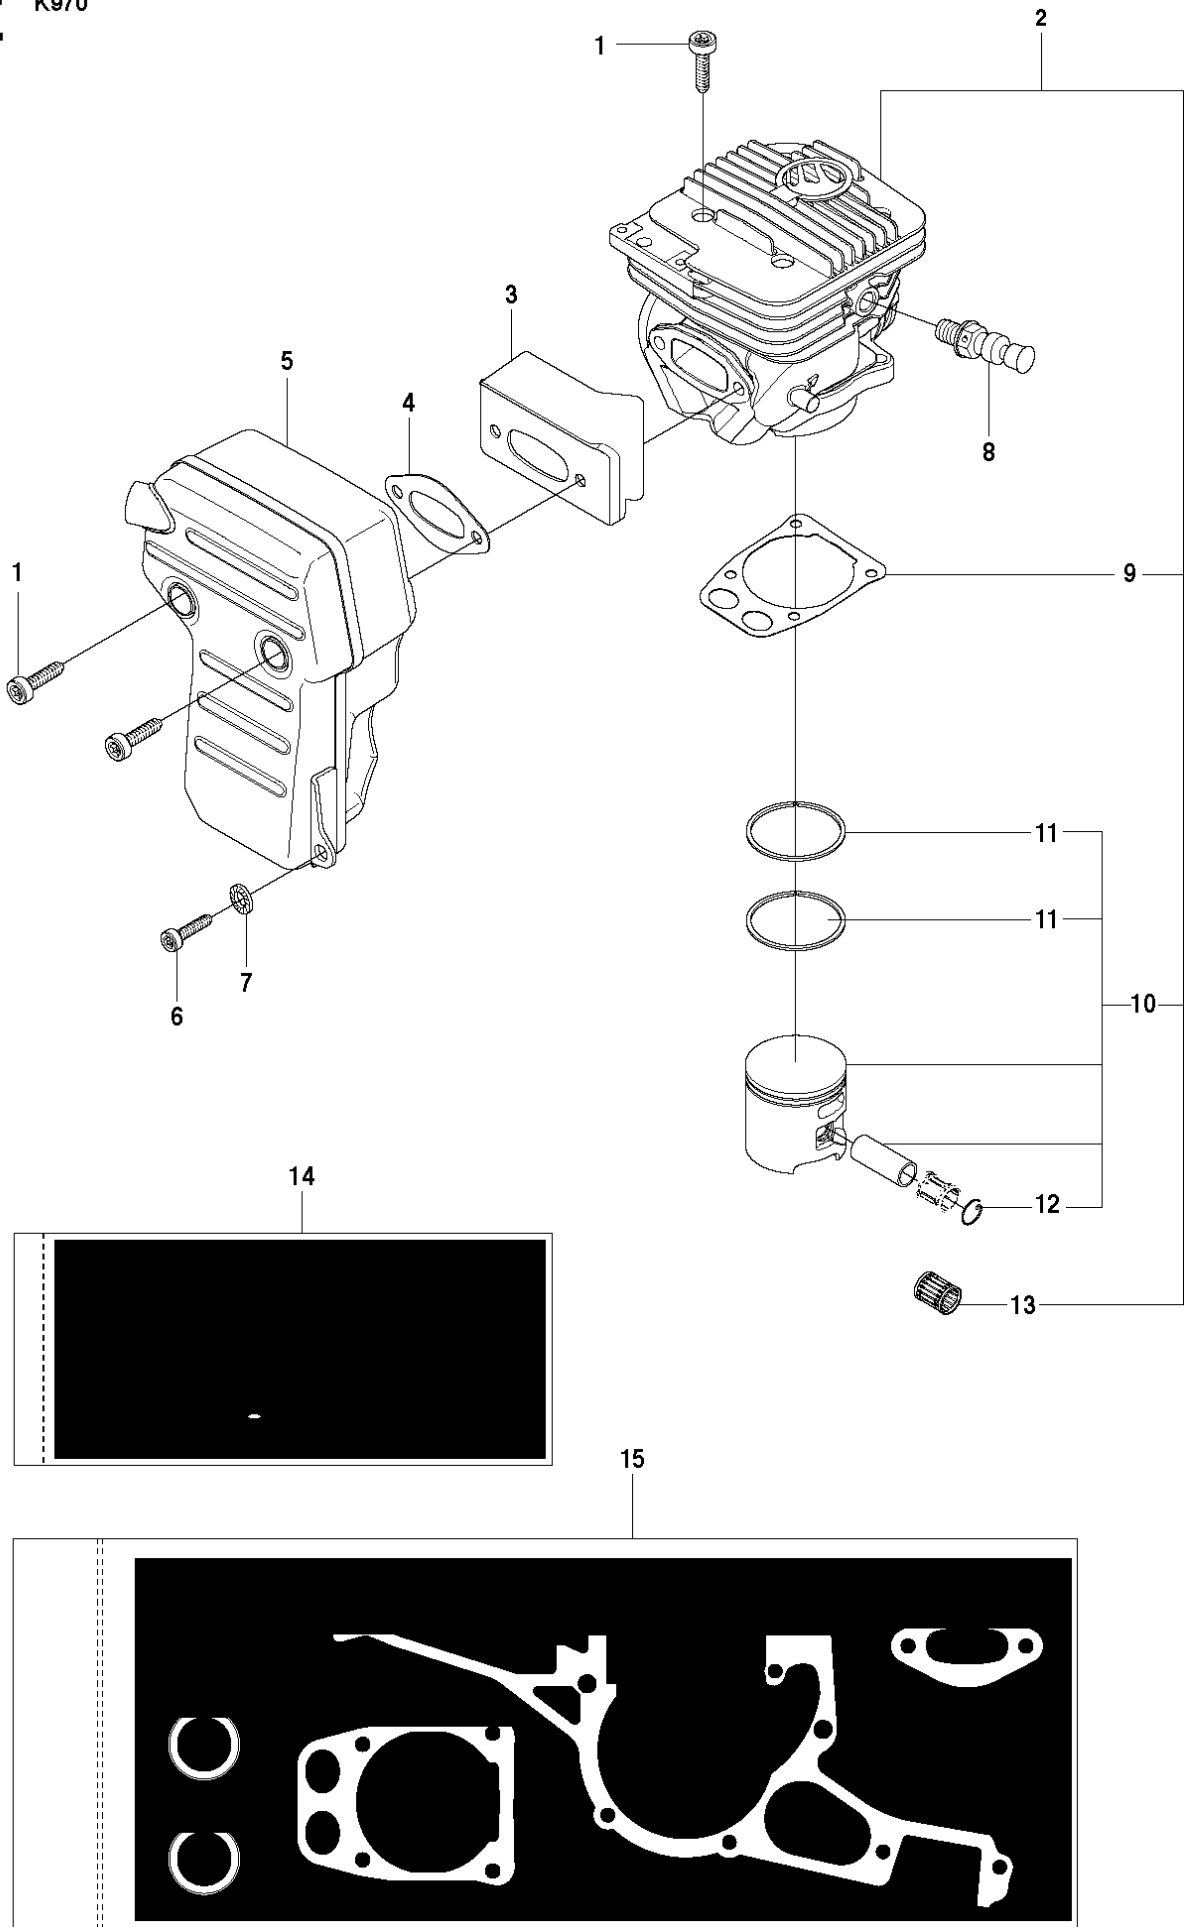

E K970

MUFFLER

K970, K970 RESCUE, 575697201, 2010-05

Ref	Part No	Description	Remark	QTY KIT
1	544 21 84-01	SCREW ITXSCM		6
2	544 93 56-05	CYLINDER ASSY		1
3	544 21 52-01	HEAT DEFLECTOR		1
4	506 37 81-01	GASKET		1
5	506 37 28-01	MUFFLER ASSY		1
6	503 21 53-25	SCREW ITXSCM		1
7	503 23 04-02	WASHER		1
8	503 66 56-01	DECOMPRESSION VALVE		1
9	576 49 94-01	GASKET		1
10	506 41 32-02	PISTON		1
11	503 28 90-35	PISTON RING		2
12	737 44 13-00	CIRCLIP		2
13	503 25 61-01	NEEDLE BEARING		1
14	505 25 96-03	GASKET KIT		1
15	544 22 98-03	GASKET KIT		1
16	503 26 02-05	SEALING RING		2
17	506 41 39-04	GASKET		1