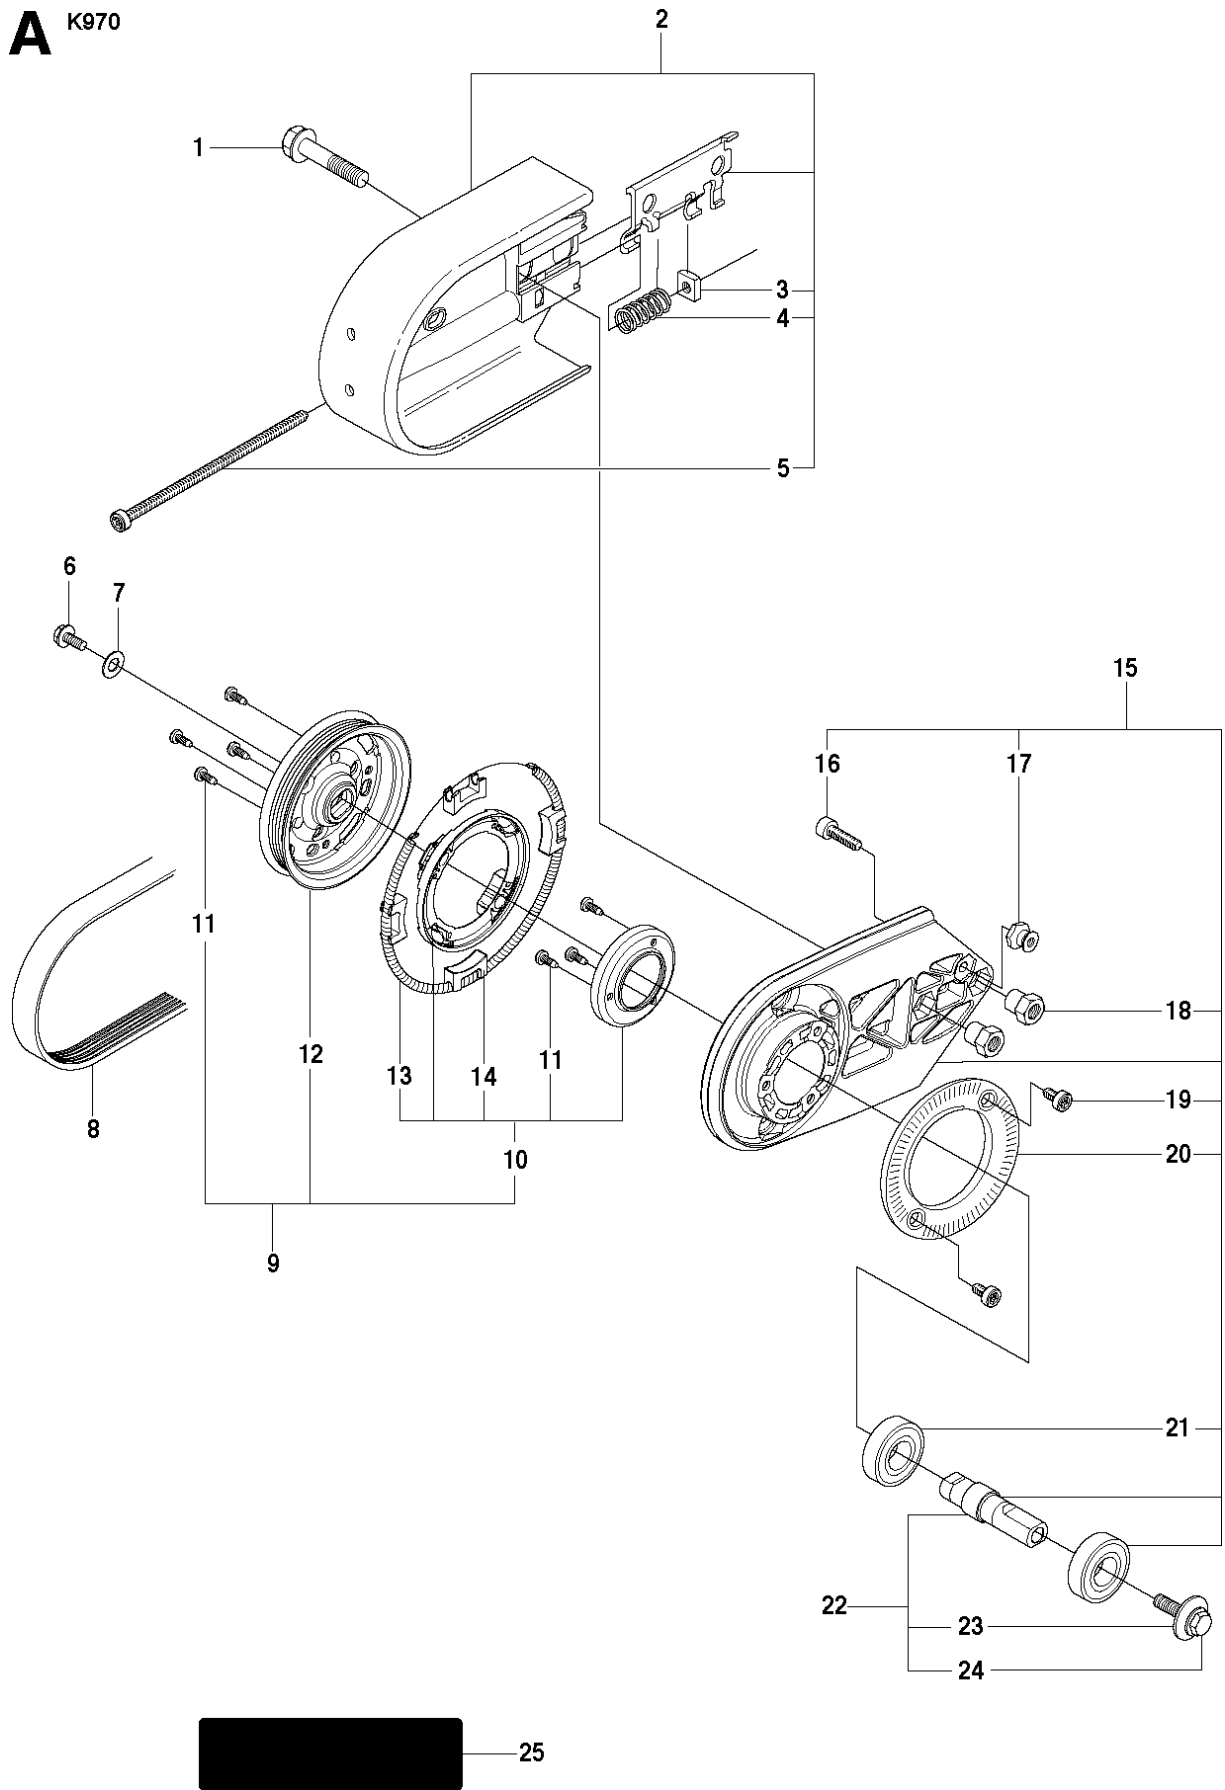

SPARE PARTS LIST

POWER CUTTERS

K970, K970 RESCUE, 575697201,
2010-05

A K970

BELT GUARD & PULLEY

K970, K970 RESCUE, 575697201, 2010-05

Ref	Part No	Description	Remark	QTY KIT
1	506 28 44-01	SCREW EHHFM		2
2	506 39 36-02	BELT GUARD		1
3	506 40 93-01	NUT		1
4	506 26 68-01	COMPRESSION SPRING		1
5	503 20 72-05	SCREW CITXSCM		1
6	503 20 00-45	SCREW EHHFM		1
7	503 23 01-16	WASHER		1
8	544 90 84-03	BELT	12", 14"	1
8	544 90 84-04	BELT	16"	1
9	504 03 70-07	PULLEY		1
10	505 44 54-03	CASSETTE		1
11	503 21 28-10	SCREW CCRPANT		7
12	504 06 22-01	PULLEY		1
13	544 44 10-01	DRAW SPRING		1
14	544 44 04-02	BRAKE SHOE		4
15	506 39 42-08	BEARING HOUSING		1
16	505 57 41-16	SCREW ITXSCM		1
17	506 14 32-01	TORSION STOP		1
18	506 28 73-01	NUT		2
19	503 21 53-10	SCREW ITXSCM		2
20	506 28 84-01	SCREEN		1
21	583 95 33-01	BALL BEARING		2
22	506 29 83-65	SHAFT		1
23	506 13 95-11	WASHER		1
24	506 13 96-01	SCREW EHHFM		1
25	506 30 97-05	LABEL		1

C K970

CLUTCH

K970, K970 RESCUE, 575697201, 2010-05

Ref	Part No	Description	Remark	QTY KIT
1	510 21 34-01	BELT GUARD ASSY		1
2	544 93 31-01	LABEL		1
3	503 21 53-21	SCREW ITXSCM		2
4	544 36 64-01	LINING		1
5	503 70 15-01	CLUTCH ASSY		1
6	503 14 51-01	CLUTCH SPRING		3
7	502 28 92-02	DRIVING PULLEY ASSY	12", 14"	1
7	574 26 73-01	DRIVING PULLEY ASSY	16"	1
8	525 83 18-01	BALL BEARING		2
9	506 31 69-01	DUST COVER		1