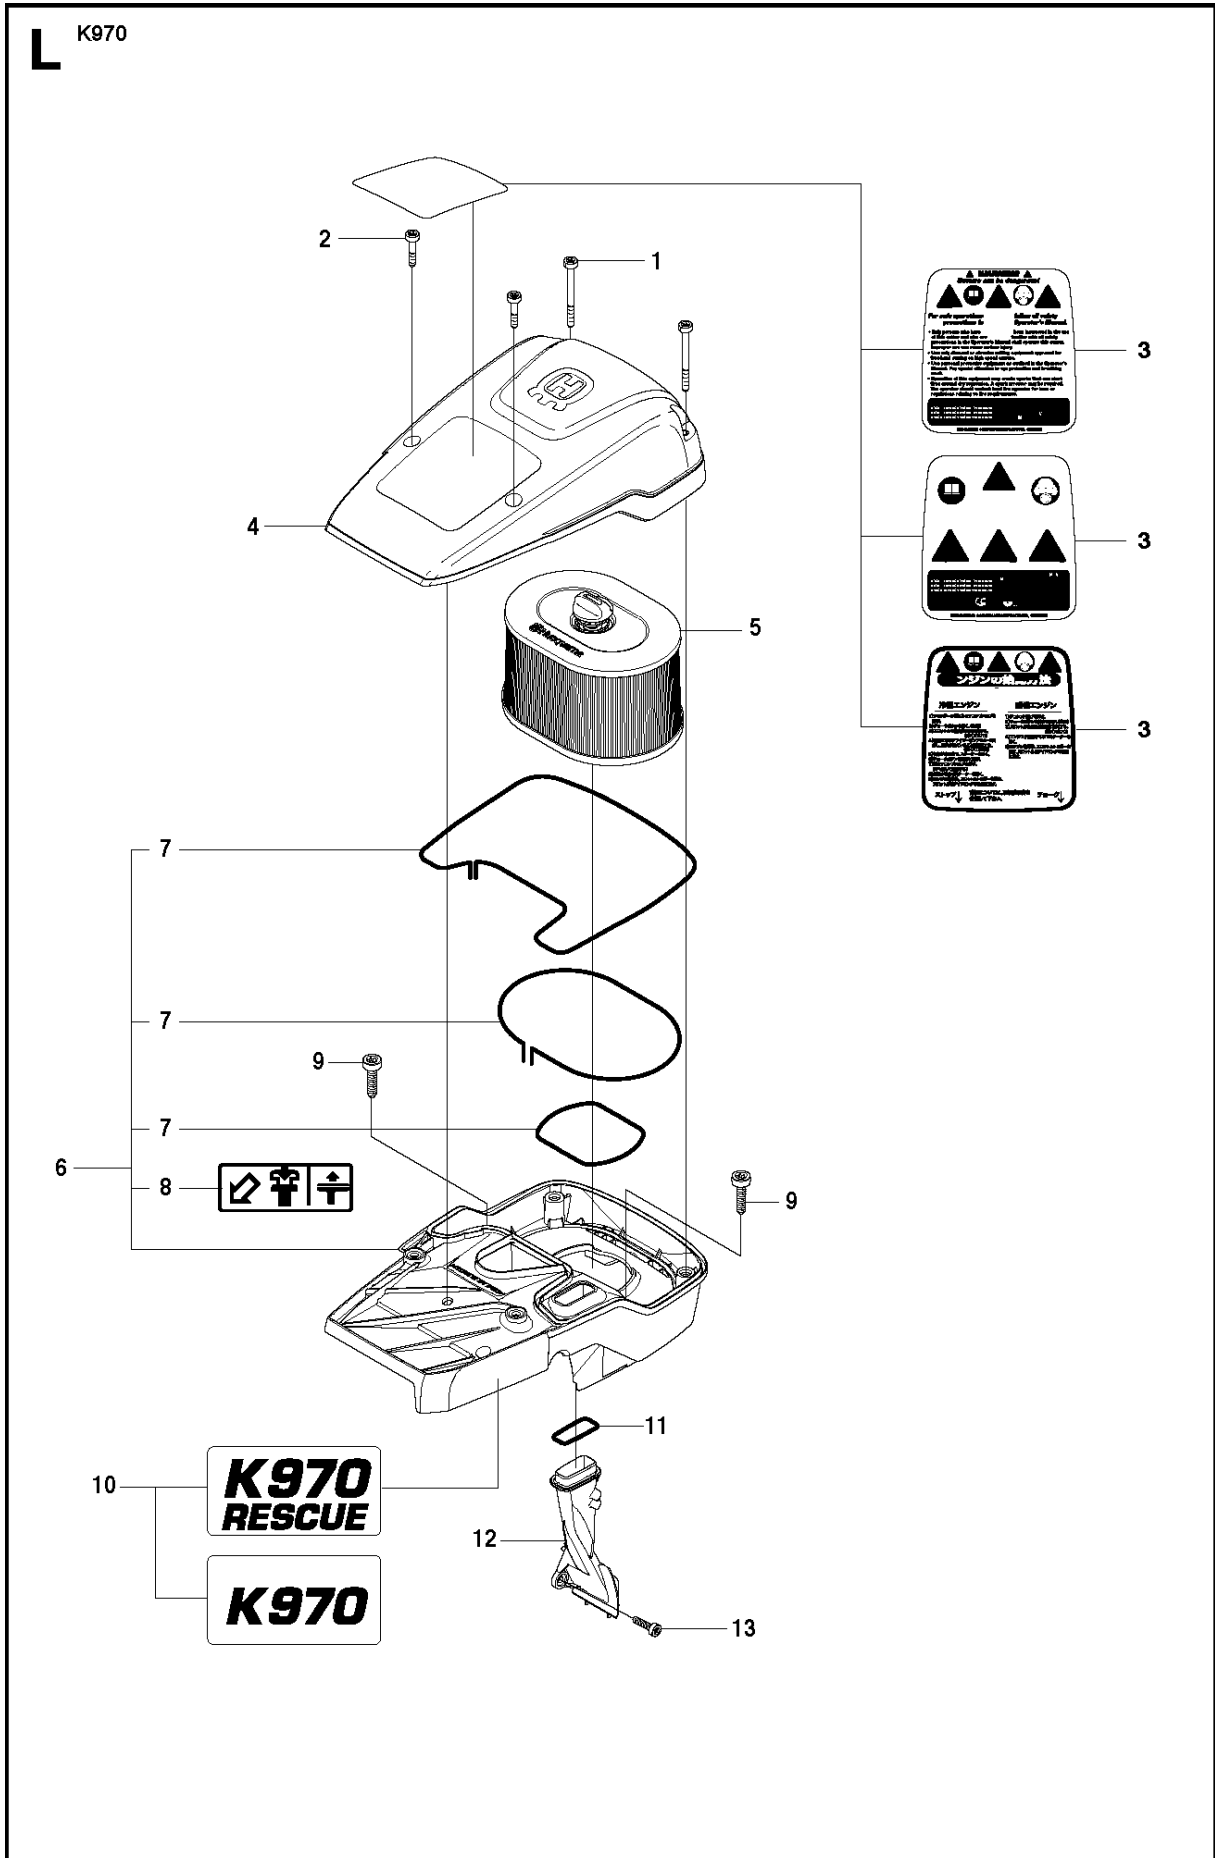

AIR FILTER COVER

K970, K970 RESCUE, 575697201, 2010-05

Ref	Part No	Description	Remark	QTY KIT
1	503 21 53-56	SCREW ITXSCM		2
2	503 21 53-26	SCREW ITXSCM		2
3	525 81 81-03	DECAL		1
3	525 81 81-04	DECAL		1
3	576 12 09-01	DECAL		1
4	583 96 52-02	FILTER COVER ASSY		1
5	510 24 41-01	AIR FILTER		1
6	586 35 64-01	CYLINDER COVER ASSY		1
7	525 61 70-04	SEALING		3
8	525 76 35-01	DECAL		1
9	503 21 53-30	SCREW ITXSCM		2
10	525 57 16-01	DECAL		1
10	525 57 16-02	DECAL		1
11	740 48 20-03	O-RING		1
12	525 57 17-01	AIR NOZZLE		1
13	501 98 10-01	SCREW ITXSCM		1