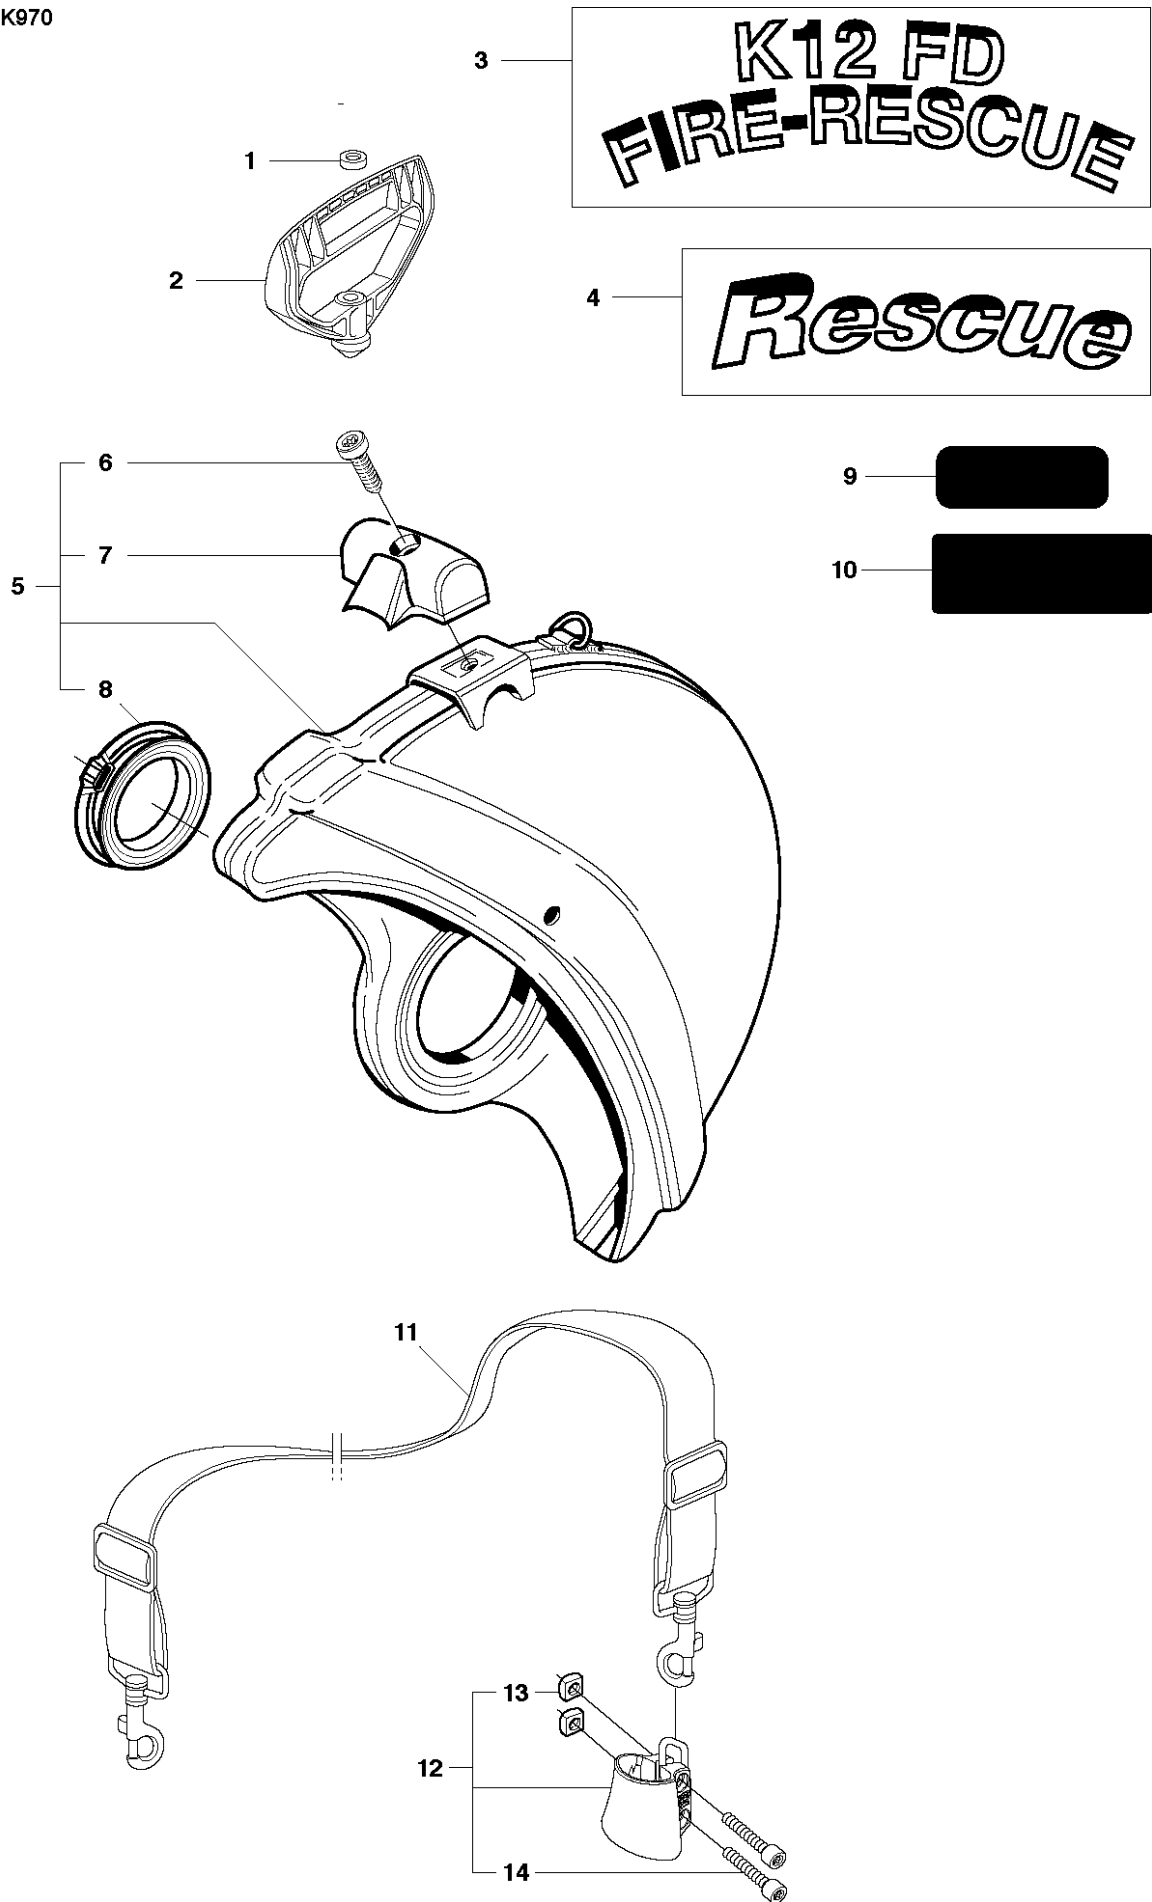

VALVES

K970, K970 RESCUE, 575697201, 2010-05

Ref	Part No	Description	Remark	QTY KIT
1	505 09 55-01	HOSE KIT		1
2	506 29 57-02	NIPPLE		1
3	506 29 88-01	FILTER		1
4	505 10 35-01	O-RING		1
5	506 49 87-02	HOSE CLAMP		1
6	506 60 75-01	HOSE		1
7	506 38 60-12	VALVE ASSY		1
8	503 21 54-20	SCREW ITXSCT		2
9	506 31 24-01	VALVE SPINDLE		1
10	506 35 27-01	PROTECTIVE SPRING		1
11	505 09 54-01	HOSE KIT		1
12	506 49 87-01	HOSE CLAMP		4
13	506 60 68-06	HOSE		1
14	504 63 46-01	SCREW ITXSCM		2
15	504 63 44-01	HOUSING		1
16	504 63 42-01	NIPPLE		2
17	504 63 45-01	HOUSING		1
18	503 26 60-03	COUPLER		1
18	503 26 60-04	COUPLER		1

Q K970