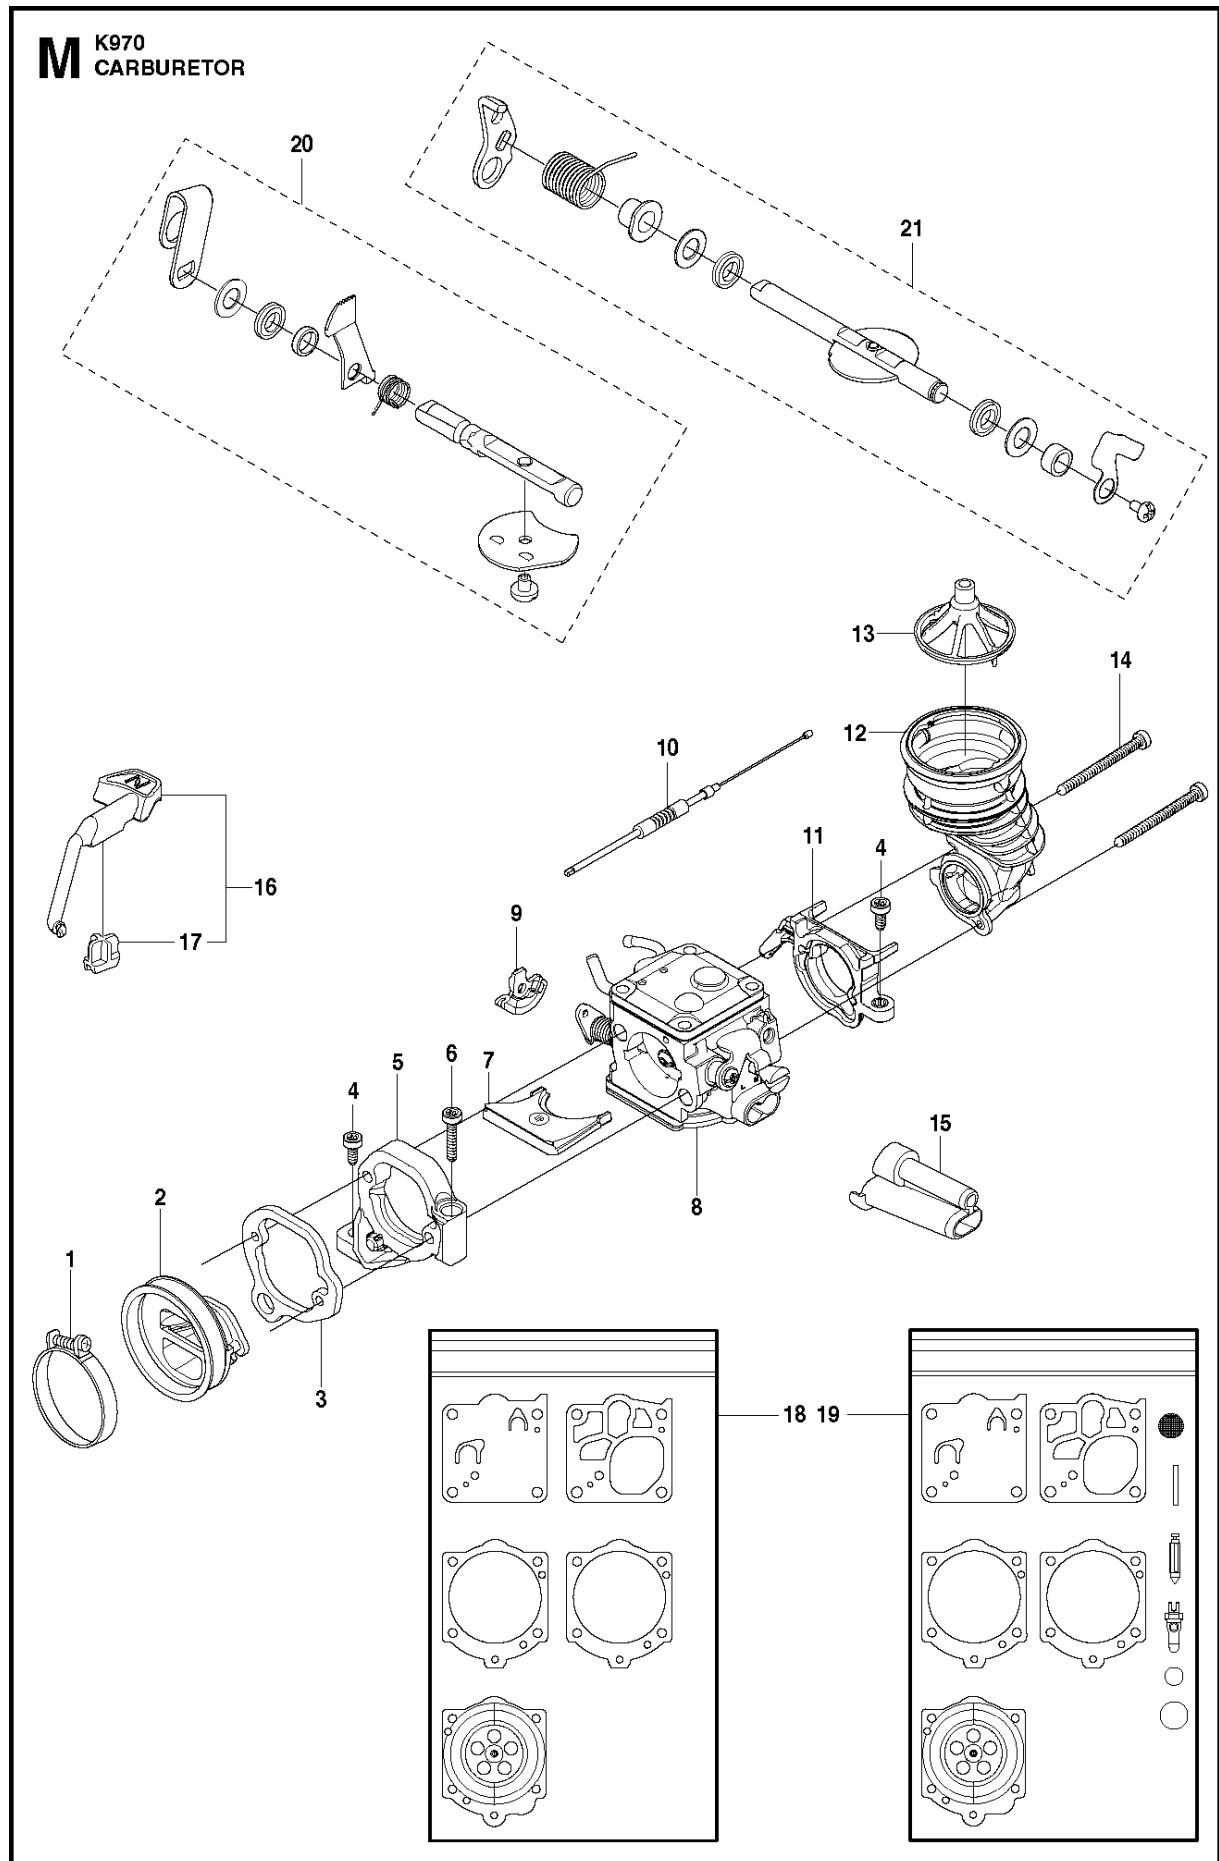

CARBURETOR

K970, K970 RESCUE, 575697201, 2010-05

Ref	Part No	Description	Remark	QTY KIT
1	505 28 33-06	HOSE CLAMP		1
2	506 41 41-01	INLET PIPE		1
3	544 15 01-01	FLANGE		1
4	503 21 53-16	SCREW ITXSCM		2
5	544 11 39-01	CONSOLE		1
6	503 21 53-30	SCREW ITXSCM		1
7	506 41 42-01	PLATE		1
8	522 94 20-01	CARBURETTOR		1
9	505 14 84-01	LEVER		1
10	576 49 04-01	THROTTLE CABLE ASSY		1
11	522 85 62-01	FLANGE INLET PIPE		1
12	521 92 67-01	INLET PIPE		1
13	510 24 39-01	FILTER		1
14	501 97 18-01	SCREW ITXSCM		2
15	544 23 26-01	CHISEL GUIDE		1
16	506 23 20-11	CHOKE		1
17	506 27 25-01	WEAR PROTECTION		1
18	502 44 58-01	GASKET KIT		1
19	502 44 59-01	REPAIR KIT		1
21	593 77 69-01	THROTTLE SHAFT		1
20	593 77 77-01	CHOKE SHAFT		1