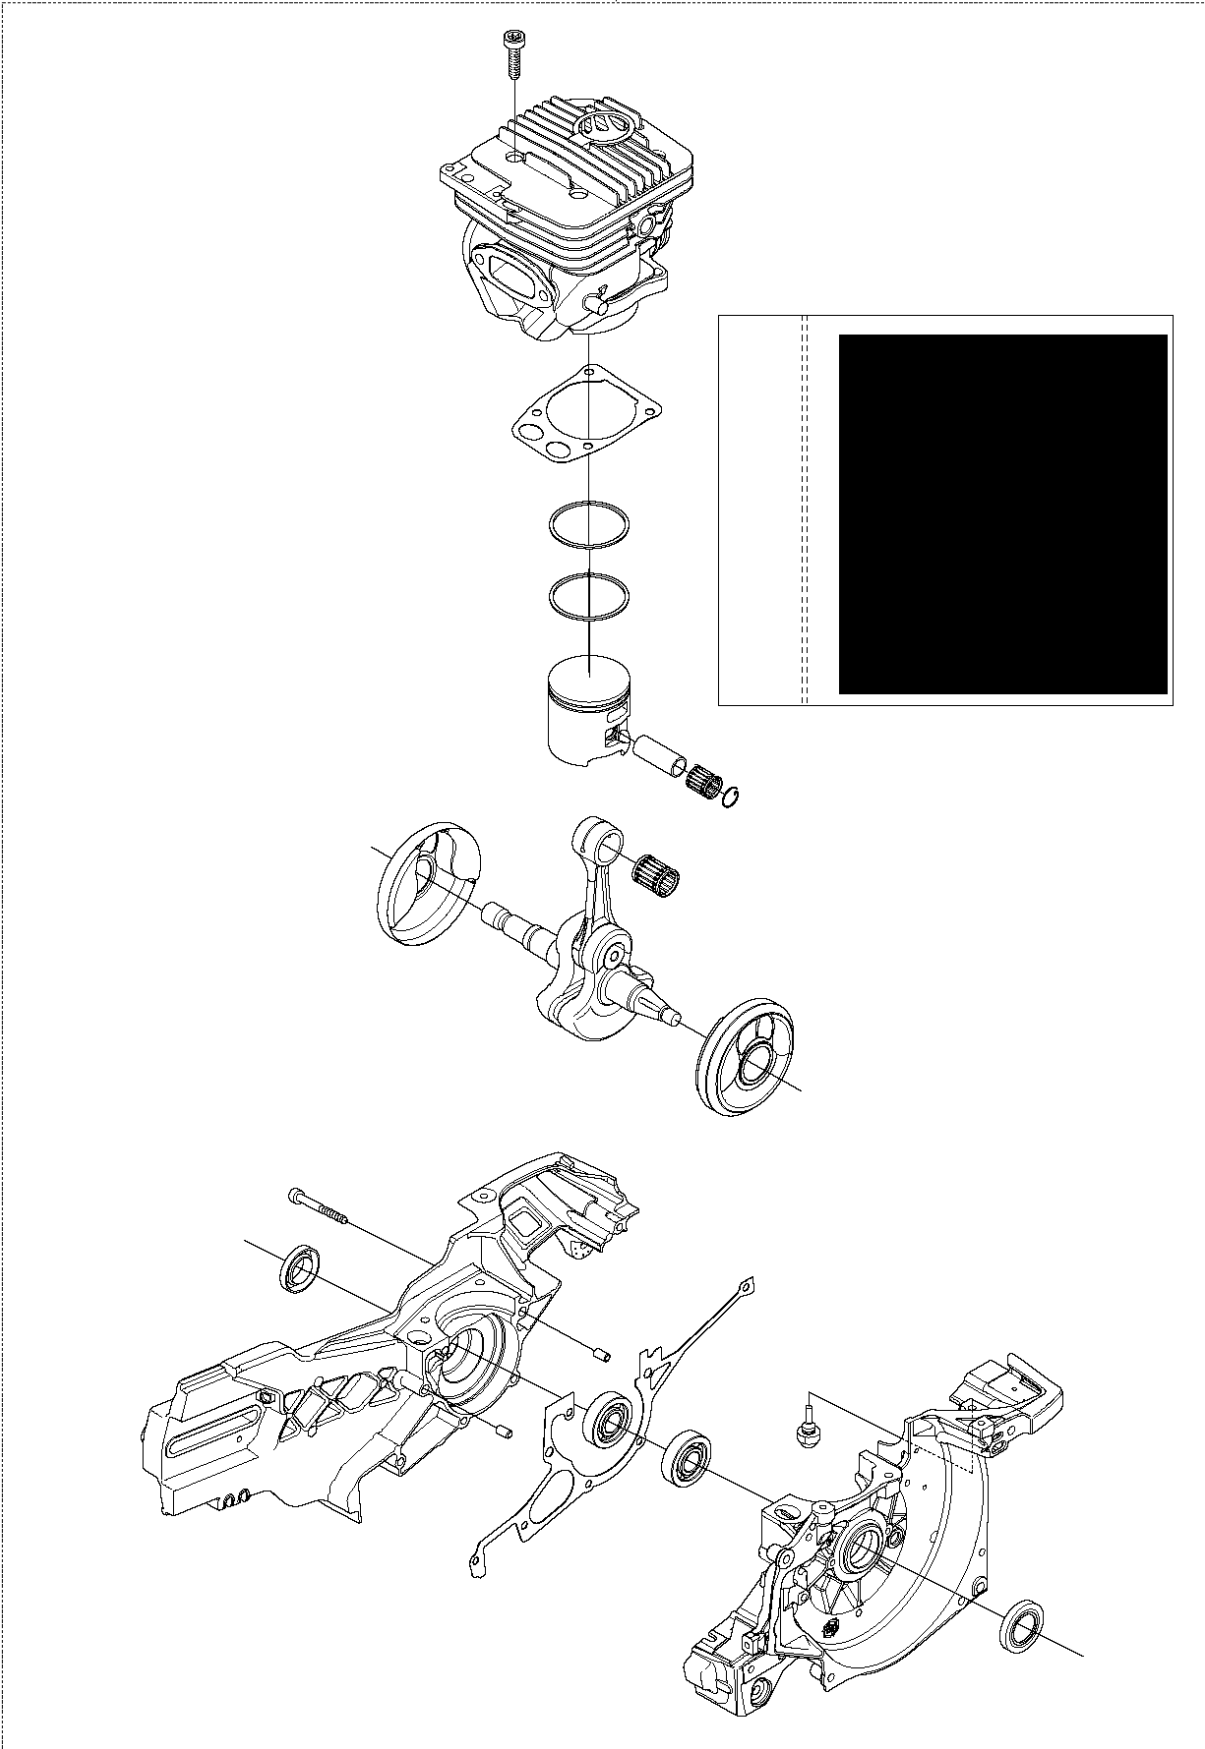

RESCUE

K970, K970 RESCUE, 575697201, 2010-05

Ref	Part No	Description	Remark	QTY KIT
1	503 14 29-02	WASHER		1
2	506 29 75-02	STARTER HANDLE		1
3	506 32 20-02	LABEL		1
4	506 30 23-02	LABEL		2
5	506 34 05-54	BLADE GUARD	14"	1
5	506 34 05-52	BLADE GUARD	12"	1
6	503 21 53-20	SCREW ITXSCM		1
7	506 34 46-02	HANDLE		1
8	506 26 63-02	LINING		2
9	544 89 06-01	LABEL		1
9	544 89 06-03	LABEL		1
10	506 32 22-02	LABEL		1
11	506 29 76-01	SHOULDER STRAP		1
12	506 30 25-06	BRACKET		1
13	503 22 65-04	SQUARE NUT		2
14	503 21 53-12	SCREW ITXSCM		2

R K970

1