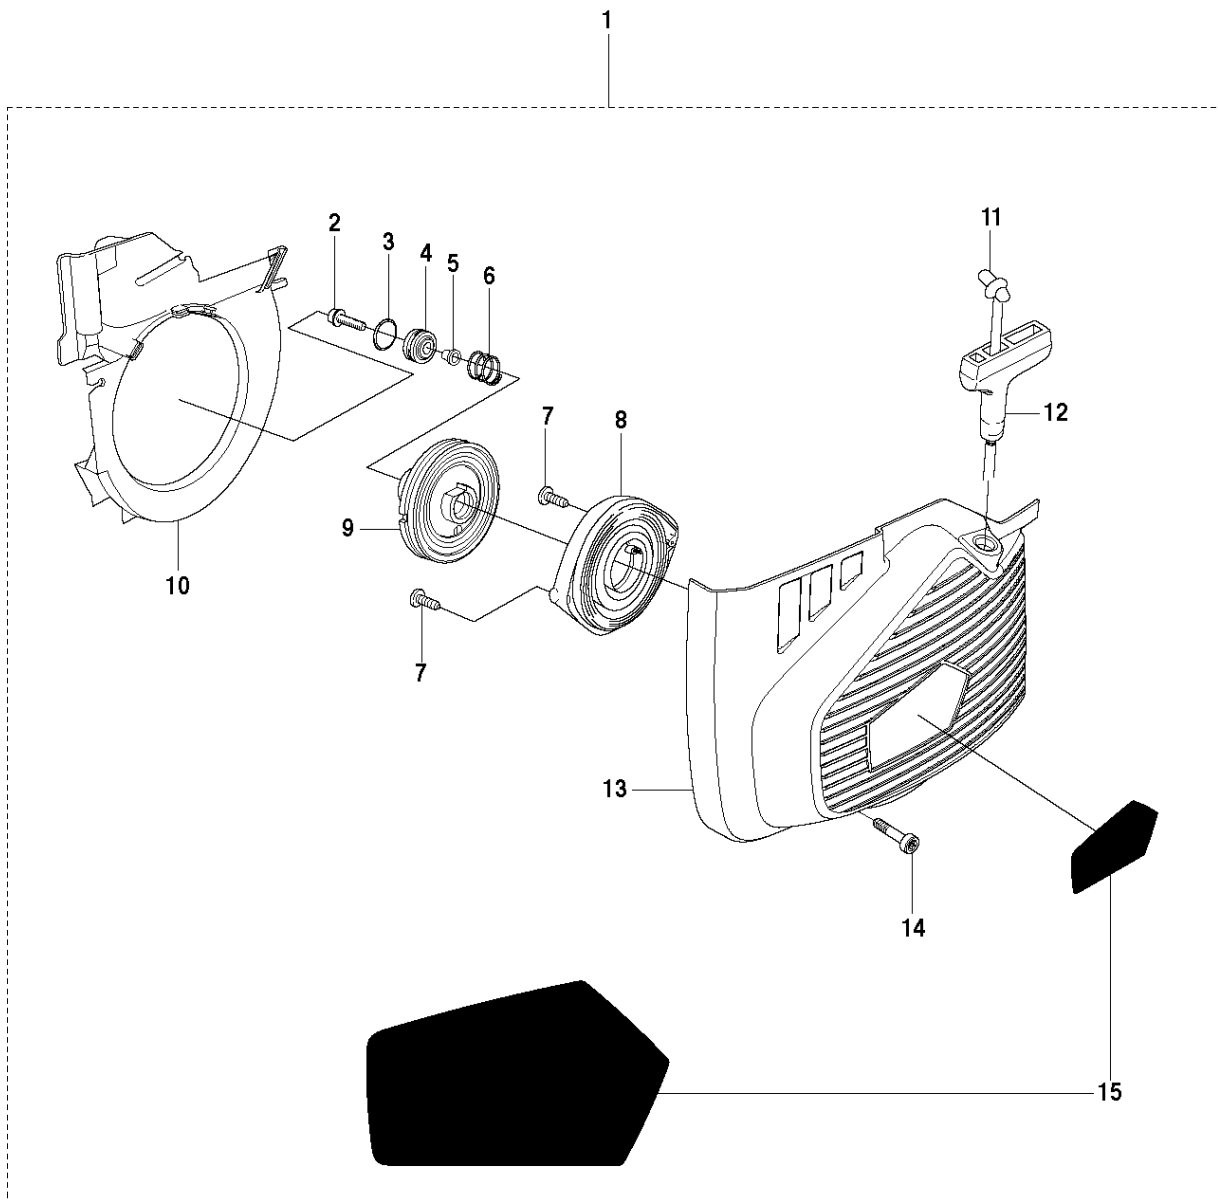

J K970

STARTER

K970, K970 RESCUE, 575697201, 2010-05

Ref	Part No	Description	Remark	QTY KIT
1	574 50 73-03	STARTER ASSY		1
2	503 21 07-22	SCREW IHST		1
3	740 43 13-00	O-RING		1
4	506 25 14-01	GROMMET		1
5	506 26 31-01	SPACING SLEEVE		1
6	506 25 30-01	COMPRESSION SPRING		1
7	503 21 28-10	SCREW CCRPANT		2
8	506 25 89-01	RECOIL SPRING		1
9	506 25 81-02	STARTER PULLEY		1
10	544 28 75-02	AIR CONDUCTOR		1
11	506 33 56-15	CORD		1
11	506 33 56-50	STARTER CORD		1
12	503 12 79-01	STARTER HANDLE		1
13	505 34 94-01	STARTER COVER		1
14	501 98 10-20	SCREW ITXSCM		4
15	525 57 11-01	DECAL		1