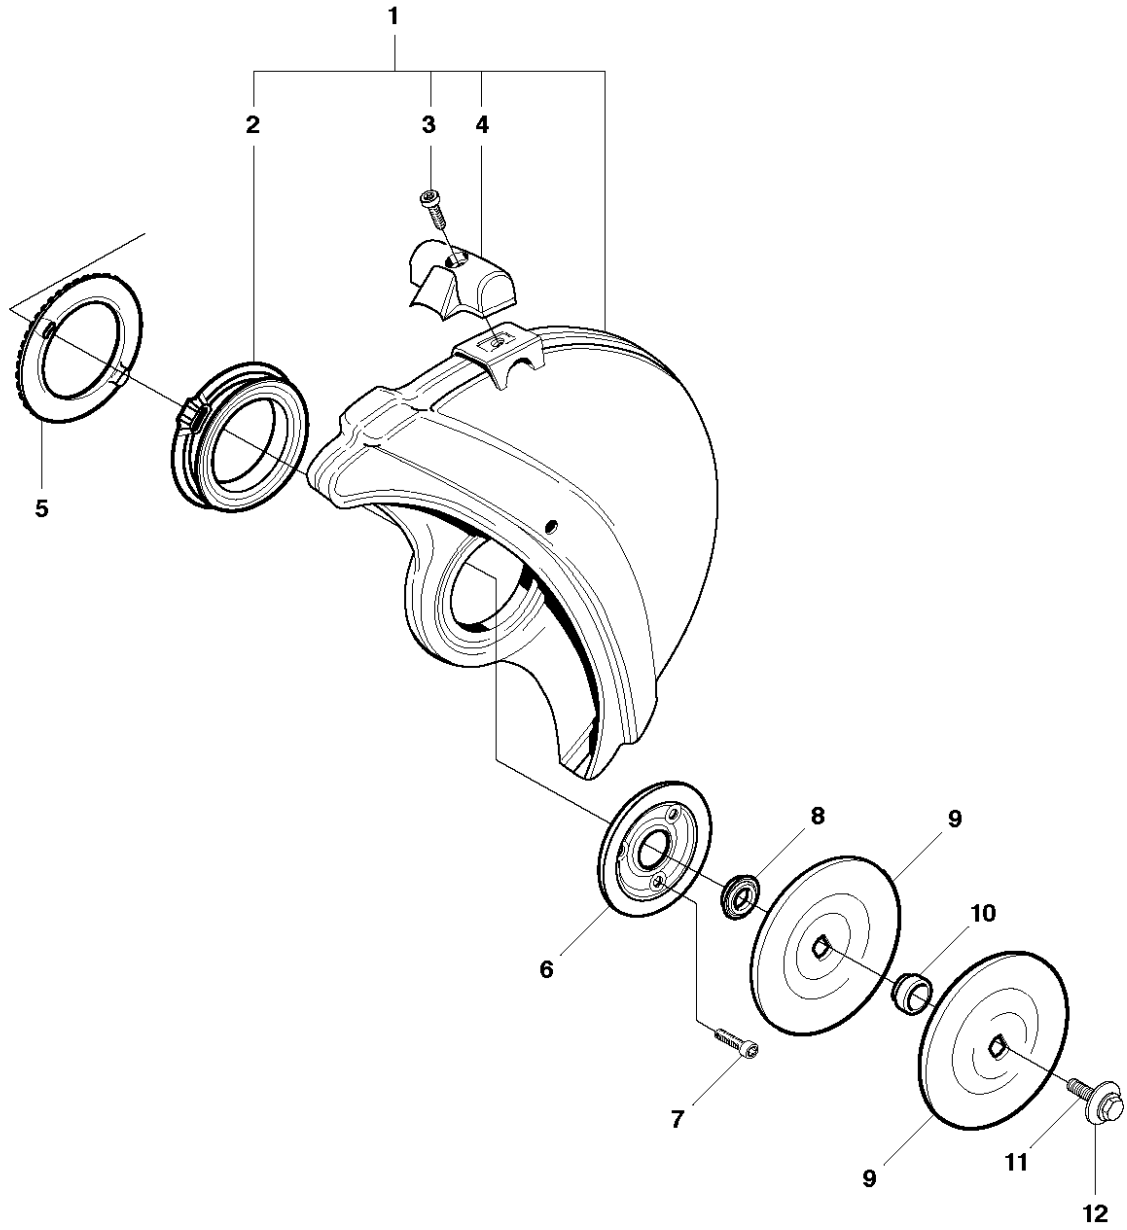

B K970

GUARDS

K970, K970 RESCUE, 575697201, 2010-05

Ref	Part No	Description	Remark	QTY KIT
1	506 34 05-42	BLADE GUARD	12"	1
1	506 34 05-44	BLADE GUARD	14"	1
1	506 34 05-46	BLADE GUARD	16"	1
2	506 26 63-02	LINING		1
3	503 21 53-20	SCREW ITXSCM		1
4	506 34 46-02	HANDLE		1
5	506 26 64-01	SCREEN		1
6	506 26 65-01	FLANGE		1
7	505 57 41-16	SCREW ITXSCM		3
8	506 32 48-01	SUPPORT FLANGE		1
9	506 02 87-01	FLANGE WASHER		1
9	506 07 09-01	FLANGE WASHER		1
10	506 37 96-20	KIT		1
10	506 37 96-22	KIT		1
10	506 37 96-25	KIT		1
10	506 02 88-30	BUSHING		1
11	506 13 96-01	SCREW EHHFM		1
12	506 13 95-11	WASHER		1
13	506 28 41-02	LABEL		1
13	506 28 41-04	LABEL		1
13	506 28 41-12	LABEL		1
13	506 28 41-14	LABEL		1
13	506 28 41-22	LABEL		1
13	506 28 41-24	LABEL		1
14	576 12 10-02	DECAL		1
14	576 12 10-03	DECAL		1