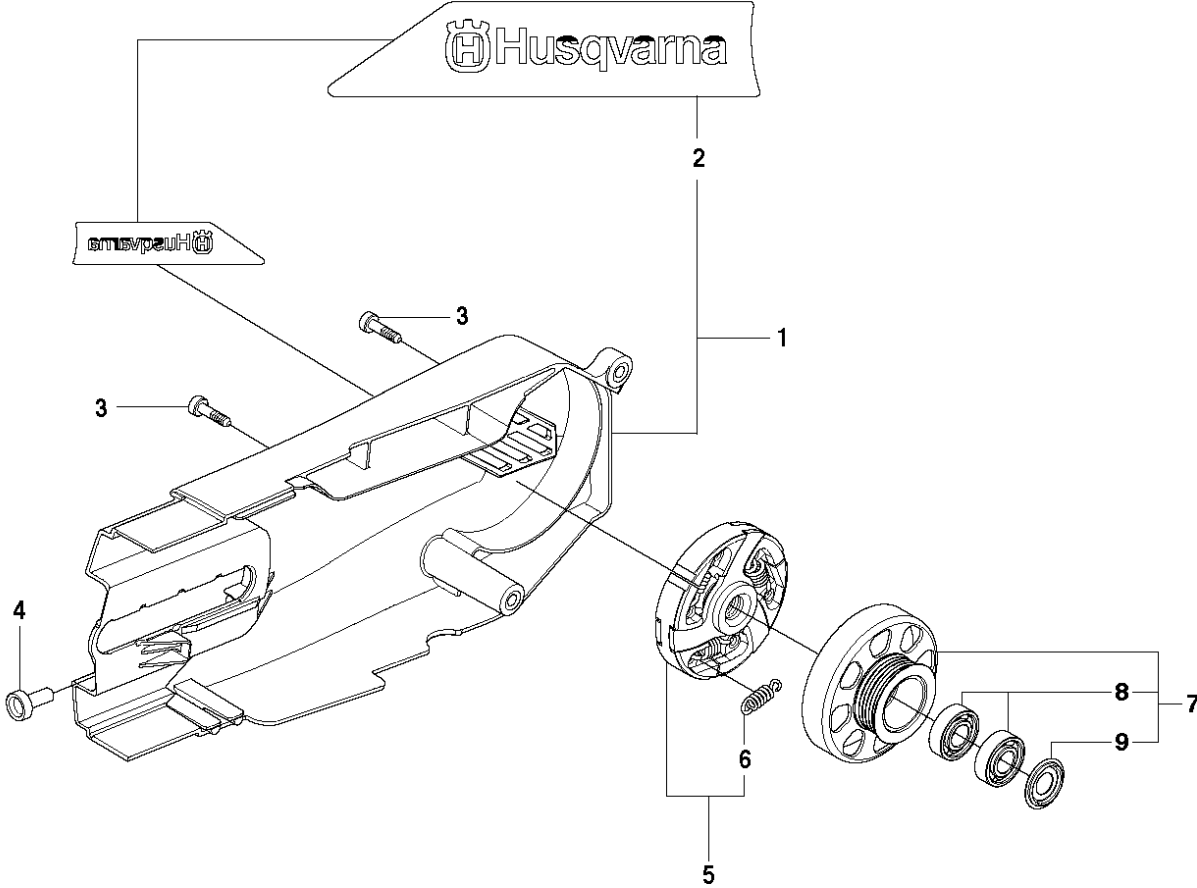

SPARE PARTS LIST

POWER CUTTERS

K970, K970 RESCUE, 575697201,
2010-05

A K970

BELT GUARD & PULLEY

K970, K970 RESCUE, 575697201, 2010-05

Ref	Part No	Description	Remark	QTY KIT
1	506 28 44-01	SCREW EHHFM		2
2	506 39 36-02	BELT GUARD		1
3	506 40 93-01	NUT		1
4	506 26 68-01	COMPRESSION SPRING		1
5	503 20 72-05	SCREW CITXSCM		1
6	503 20 00-45	SCREW EHHFM		1
7	503 23 01-16	WASHER		1
8	544 90 84-03	BELT	12", 14"	1
8	544 90 84-04	BELT	16"	1
9	504 03 70-07	PULLEY		1
10	505 44 54-03	CASSETTE		1
11	503 21 28-10	SCREW CCRPANT		7
12	504 06 22-01	PULLEY		1
13	544 44 10-01	DRAW SPRING		1
14	544 44 04-02	BRAKE SHOE		4
15	506 39 42-08	BEARING HOUSING		1
16	505 57 41-16	SCREW ITXSCM		1
17	506 14 32-01	TORSION STOP		1
18	506 28 73-01	NUT		2
19	503 21 53-10	SCREW ITXSCM		2
20	506 28 84-01	SCREEN		1
21	583 95 33-01	BALL BEARING		2
22	506 29 83-65	SHAFT		1
23	506 13 95-11	WASHER		1
24	506 13 96-01	SCREW EHHFM		1
25	506 30 97-05	LABEL		1

C K970

CLUTCH

K970, K970 RESCUE, 575697201, 2010-05

Ref	Part No	Description	Remark	QTY KIT
1	510 21 34-01	BELT GUARD ASSY		1
2	544 93 31-01	LABEL		1
3	503 21 53-21	SCREW ITXSCM		2
4	544 36 64-01	LINING		1
5	503 70 15-01	CLUTCH ASSY		1
6	503 14 51-01	CLUTCH SPRING		3
7	502 28 92-02	DRIVING PULLEY ASSY	12", 14"	1
7	574 26 73-01	DRIVING PULLEY ASSY	16"	1
8	525 83 18-01	BALL BEARING		2
9	506 31 69-01	DUST COVER		1