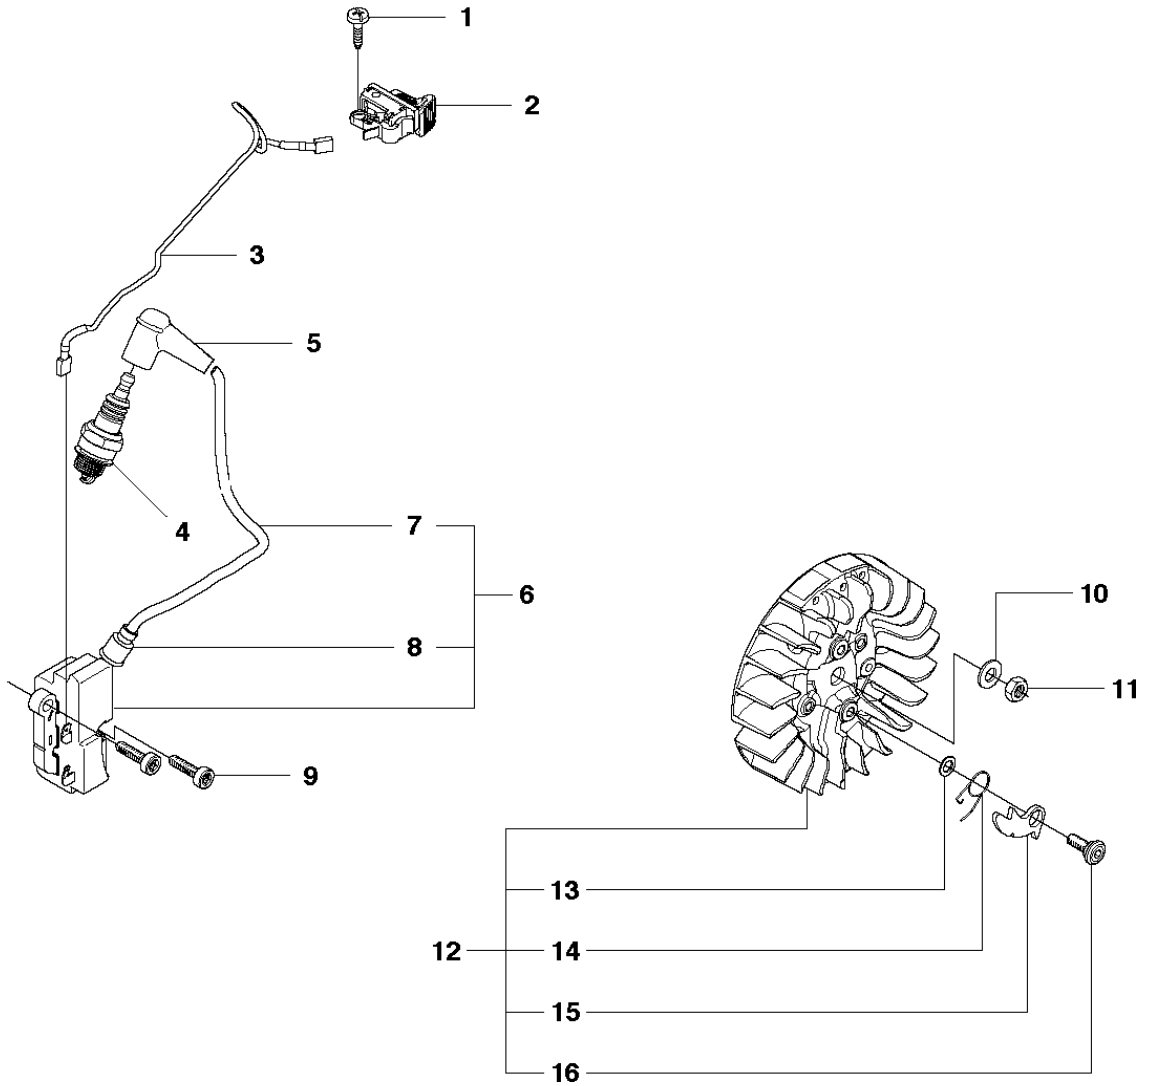

K K970

IGNITION SYSTEM

K970, K970 RESCUE, 575697201, 2010-05

Ref	Part No	Description	Remark	QTY KIT
1	503 21 28-06	SCREW CCRPANT		1
2	506 31 86-02	STOP SWITCH		1
3	501 83 98-01	CABLE		1
4	503 23 51-09	SPARK PLUG		1
5	501 48 54-02	SPARK PLUG CAP		1
6	510 11 56-01	IGNITION MODULE		1
7	506 38 78-34	IGNITION CABLE		1
8	505 27 75-16	ISOLERHATT		1
9	503 21 53-20	SCREW ITXSCM		2
10	503 23 01-01	WASHER		1
11	503 22 10-11	HEXAGON NUT		1
12	501 37 56-02	FLYWHEEL		1
13	503 23 00-42	WASHER		2
14	501 63 48-01	SPRING		2
15	501 67 32-03	PAWL		2
16	506 00 69-01	SCREW		2