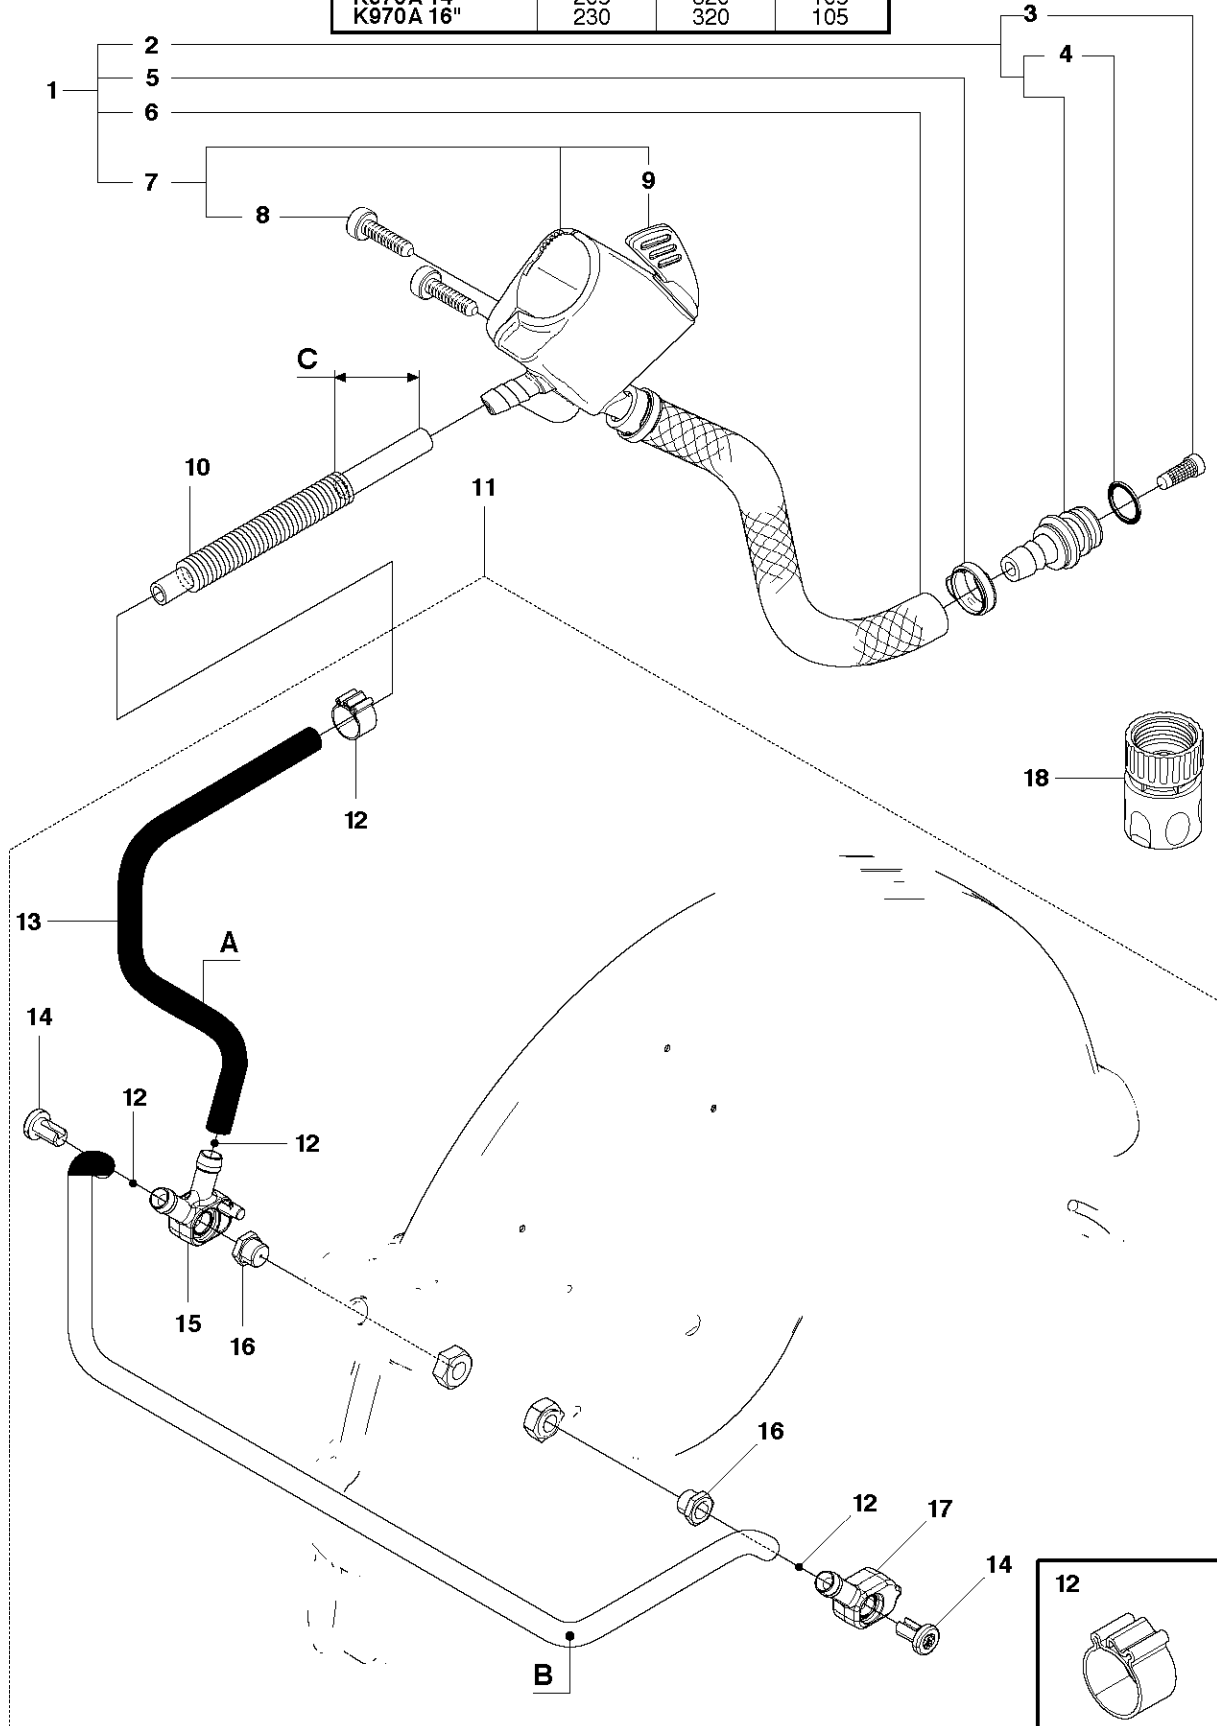

P K970

	A (mm)	B (mm)	C (mm)
K970A 12"	165	320	----
K970A 14"	205	320	105
K970A 16"	230	320	105