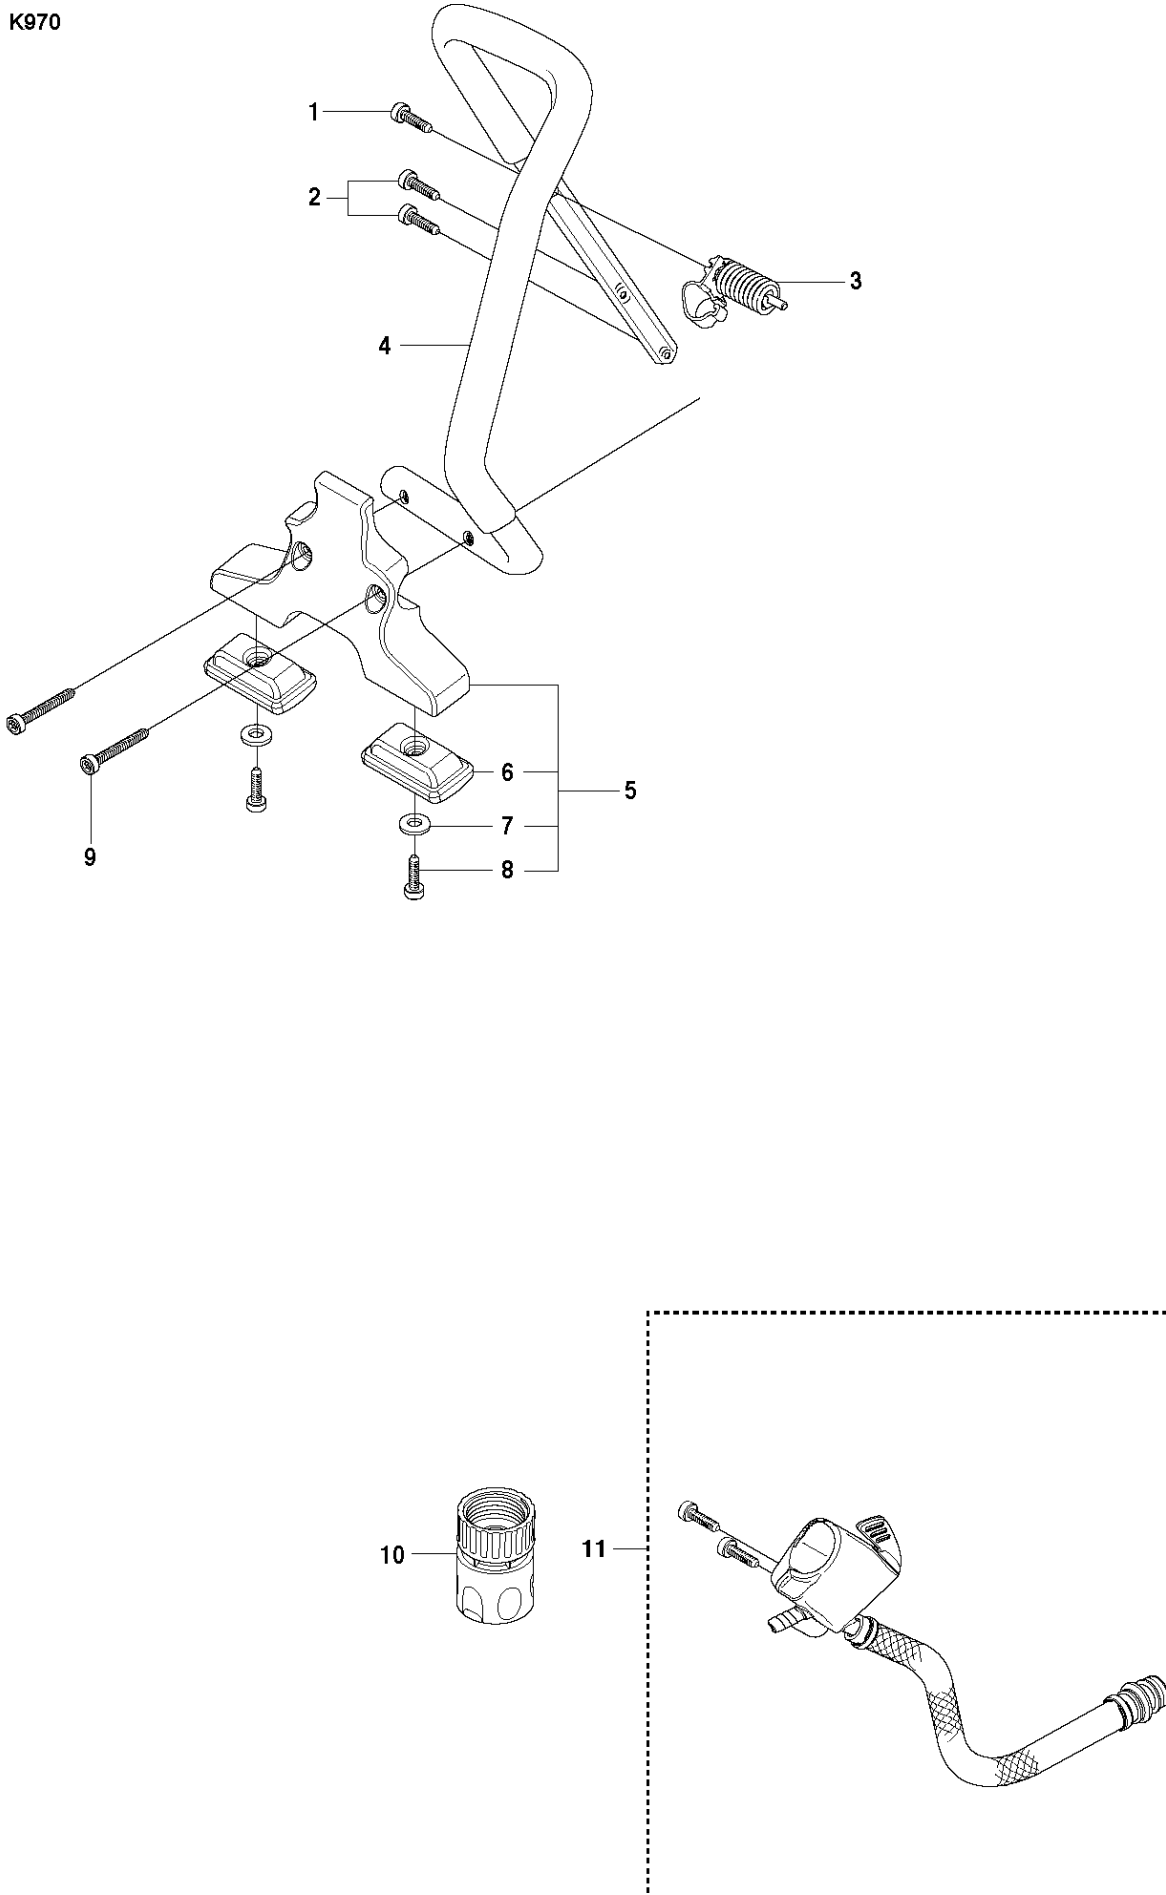

SPARE PARTS LIST

POWER CUTTERS

K970, K970 RESCUE, 575697201,
2010-05

A K970

BELT GUARD & PULLEY

K970, K970 RESCUE, 575697201, 2010-05

Ref	Part No	Description	Remark	QTY KIT
1	506 28 44-01	SCREW EHHFM		2
2	506 39 36-02	BELT GUARD		1
3	506 40 93-01	NUT		1
4	506 26 68-01	COMPRESSION SPRING		1
5	503 20 72-05	SCREW CITXSCM		1
6	503 20 00-45	SCREW EHHFM		1
7	503 23 01-16	WASHER		1
8	544 90 84-03	BELT	12", 14"	1
8	544 90 84-04	BELT	16"	1
9	504 03 70-07	PULLEY		1
10	505 44 54-03	CASSETTE		1
11	503 21 28-10	SCREW CCRPANT		7
12	504 06 22-01	PULLEY		1
13	544 44 10-01	DRAW SPRING		1
14	544 44 04-02	BRAKE SHOE		4
15	506 39 42-08	BEARING HOUSING		1
16	505 57 41-16	SCREW ITXSCM		1
17	506 14 32-01	TORSION STOP		1
18	506 28 73-01	NUT		2
19	503 21 53-10	SCREW ITXSCM		2
20	506 28 84-01	SCREEN		1
21	583 95 33-01	BALL BEARING		2
22	506 29 83-65	SHAFT		1
23	506 13 95-11	WASHER		1
24	506 13 96-01	SCREW EHHFM		1
25	506 30 97-05	LABEL		1

F K970

CRANKSHAFT

K970, K970 RESCUE, 575697201, 2010-05

Ref	Part No	Description	Remark	QTY KIT
1	574 26 76-01	CRANKSHAFT ASSY		1
2	503 25 00-02	BALL BEARING		2
3	506 41 44-01	CUP		2
4	503 25 61-01	NEEDLE BEARING		1

G K970

HANDLE

K970, K970 RESCUE, 575697201, 2010-05

Ref	Part No	Description	Remark	QTY KIT
1	544 06 12-01	SCREW ITXSCM		1
2	503 21 54-20	SCREW ITXSCT		2
3	505 42 45-02	ANTIVIBRATION ELEMENT		1
4	505 26 89-01	HANDLE		1
5	544 89 15-01	GROUND SUPPORT		1
6	544 81 16-01	BASE		2
7	734 11 47-41	WASHER		2
8	503 21 53-12	SCREW ITXSCM		2
9	503 21 54-45	SCREW ITXSCT		2
10	503 26 60-03	COUPLER		1
10	503 26 60-04	COUPLER		1
11	505 09 55-01	HOSE KIT		1