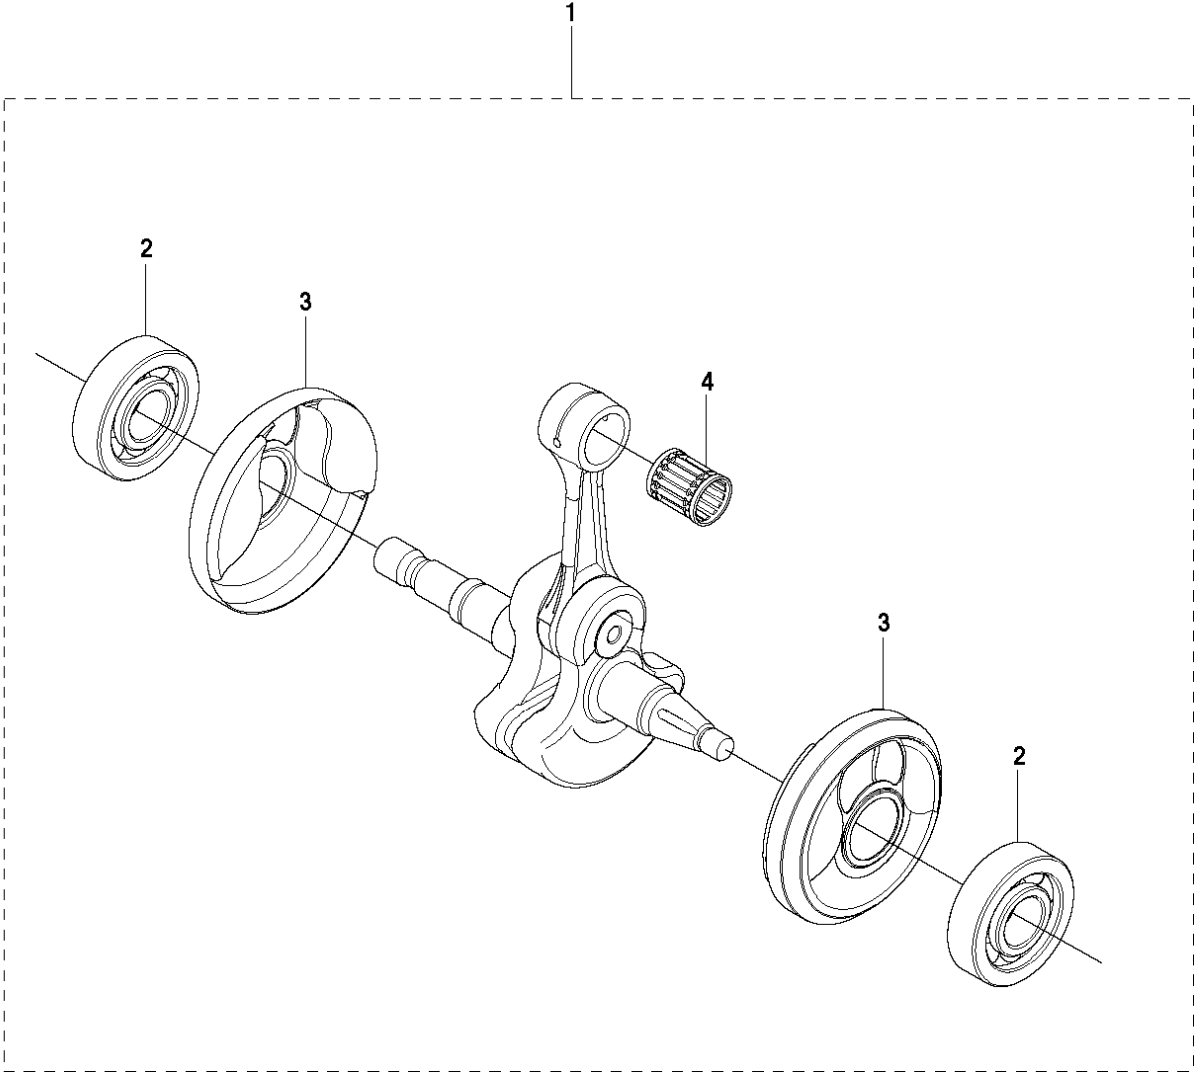

SPARE PARTS LIST

POWER CUTTERS

K970, K970 RESCUE, 575697201,
2010-05

A K970

BELT GUARD & PULLEY

K970, K970 RESCUE, 575697201, 2010-05

Ref	Part No	Description	Remark	QTY KIT
1	506 28 44-01	SCREW EHHFM		2
2	506 39 36-02	BELT GUARD		1
3	506 40 93-01	NUT		1
4	506 26 68-01	COMPRESSION SPRING		1
5	503 20 72-05	SCREW CITXSCM		1
6	503 20 00-45	SCREW EHHFM		1
7	503 23 01-16	WASHER		1
8	544 90 84-03	BELT	12", 14"	1
8	544 90 84-04	BELT	16"	1
9	504 03 70-07	PULLEY		1
10	505 44 54-03	CASSETTE		1
11	503 21 28-10	SCREW CCRPANT		7
12	504 06 22-01	PULLEY		1
13	544 44 10-01	DRAW SPRING		1
14	544 44 04-02	BRAKE SHOE		4
15	506 39 42-08	BEARING HOUSING		1
16	505 57 41-16	SCREW ITXSCM		1
17	506 14 32-01	TORSION STOP		1
18	506 28 73-01	NUT		2
19	503 21 53-10	SCREW ITXSCM		2
20	506 28 84-01	SCREEN		1
21	583 95 33-01	BALL BEARING		2
22	506 29 83-65	SHAFT		1
23	506 13 95-11	WASHER		1
24	506 13 96-01	SCREW EHHFM		1
25	506 30 97-05	LABEL		1

E K970

MUFFLER

K970, K970 RESCUE, 575697201, 2010-05

Ref	Part No	Description	Remark	QTY KIT
1	544 21 84-01	SCREW ITXSCM		6
2	544 93 56-05	CYLINDER ASSY		1
3	544 21 52-01	HEAT DEFLECTOR		1
4	506 37 81-01	GASKET		1
5	506 37 28-01	MUFFLER ASSY		1
6	503 21 53-25	SCREW ITXSCM		1
7	503 23 04-02	WASHER		1
8	503 66 56-01	DECOMPRESSION VALVE		1
9	576 49 94-01	GASKET		1
10	506 41 32-02	PISTON		1
11	503 28 90-35	PISTON RING		2
12	737 44 13-00	CIRCLIP		2
13	503 25 61-01	NEEDLE BEARING		1
14	505 25 96-03	GASKET KIT		1
15	544 22 98-03	GASKET KIT		1
16	503 26 02-05	SEALING RING		2
17	506 41 39-04	GASKET		1

F K970

CRANKSHAFT

K970, K970 RESCUE, 575697201, 2010-05

Ref	Part No	Description	Remark	QTY KIT
1	574 26 76-01	CRANKSHAFT ASSY		1
2	503 25 00-02	BALL BEARING		2
3	506 41 44-01	CUP		2
4	503 25 61-01	NEEDLE BEARING		1