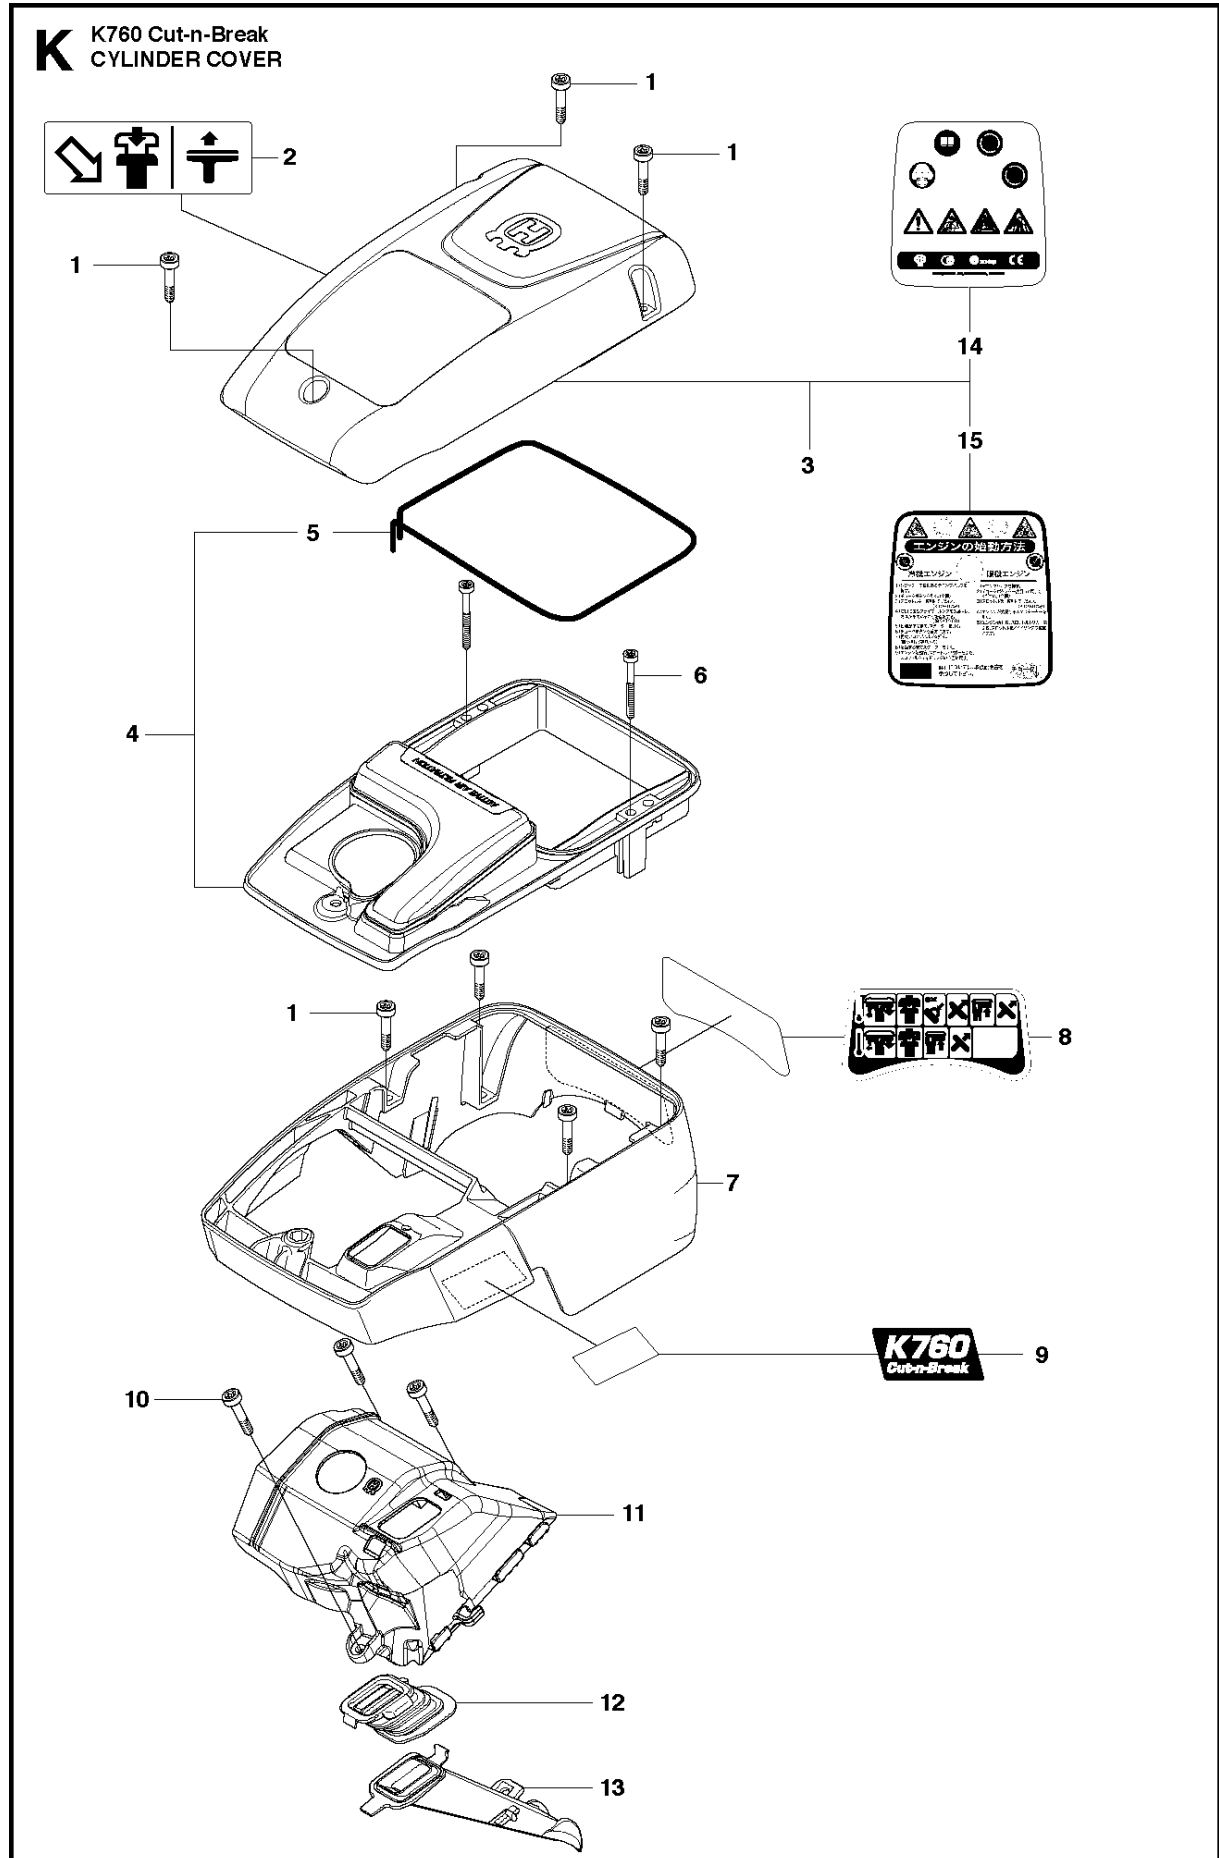

CYLINDER COVER

K760 CUT-N-BREAK, 2013-06

Ref	Part No	Description	Remark	QTY KIT
1	503 21 53-21	SCREW ITXSCM		7
2	525 76 35-02	DECAL		1
3	583 96 52-01	FILTER COVER ASSY	incl. 14	1
4	574 36 21-01	FILTER HOLDER ASSY	Incl. 5	1
4	574 36 21-02	FILTER HOLDER ASSY	OIL GUARD	1
5	575 35 50-01	SEALING STRIP		1
6	503 21 53-49	SCREW ITXSCM		2
7	506 36 70-03	CYLINDER COVER		1
8	579 24 03-01	DECAL		1
9	574 23 16-04	DECAL		1
10	501 98 10-20	SCREW ITXSCM		3
11	574 45 94-01	COVER		1
12	506 37 04-01	BELLOWS		1
13	525 58 43-01	AIR NOZZLE		1
14	586 37 93-02	DECAL	Generic	1
15	576 12 09-02	DECAL	Japan Only	1