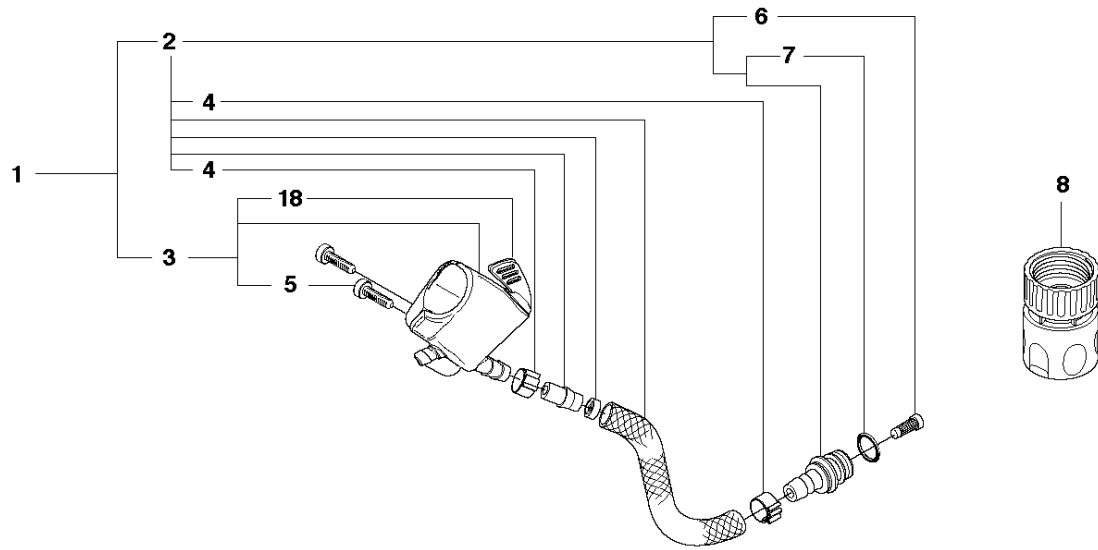

G K760 Cut-n-Break
HANDLE

HANDLE

K760 CUT-N-BREAK, 2013-06

Ref	Part No	Description	Remark	QTY KIT
1	505 09 55-03	HOSE KIT	Incl. 2-3	1
2	575 51 62-01	HOSE ASSY	Incl. 4-5, 7-8	1
3	506 38 60-05	VALVE ASSY	Incl. 7	1
4	506 49 87-02	HOSE CLAMP		2
5	503 21 54-20	SCREW ITXSCT		5
6	506 29 88-01	FILTER		1
7	505 10 35-01	O-RING		1
8a	503 26 60-03	COUPLER	USA, Canada	1
8b	503 26 60-04	COUPLER		1
9	544 06 12-01	SCREW ITXSCM		1
10	575 26 77-01	SPRING RETAINER		1
11	522 83 23-01	GROUND SUPPORT		1
12	503 22 65-04	SQUARE NUT		1
13	503 21 53-10	SCREW ITXSCM		3
14	503 21 53-40	SCREW ITXSCM		1
15	522 83 24-01	GROUND SUPPORT		1
16	575 35 13-01	FRONT HANDLE ASSY	Incl. 6, 17-18	1
17	506 38 71-02	STOP		1
18	576 03 29-01	VALVE SPINDLE		1