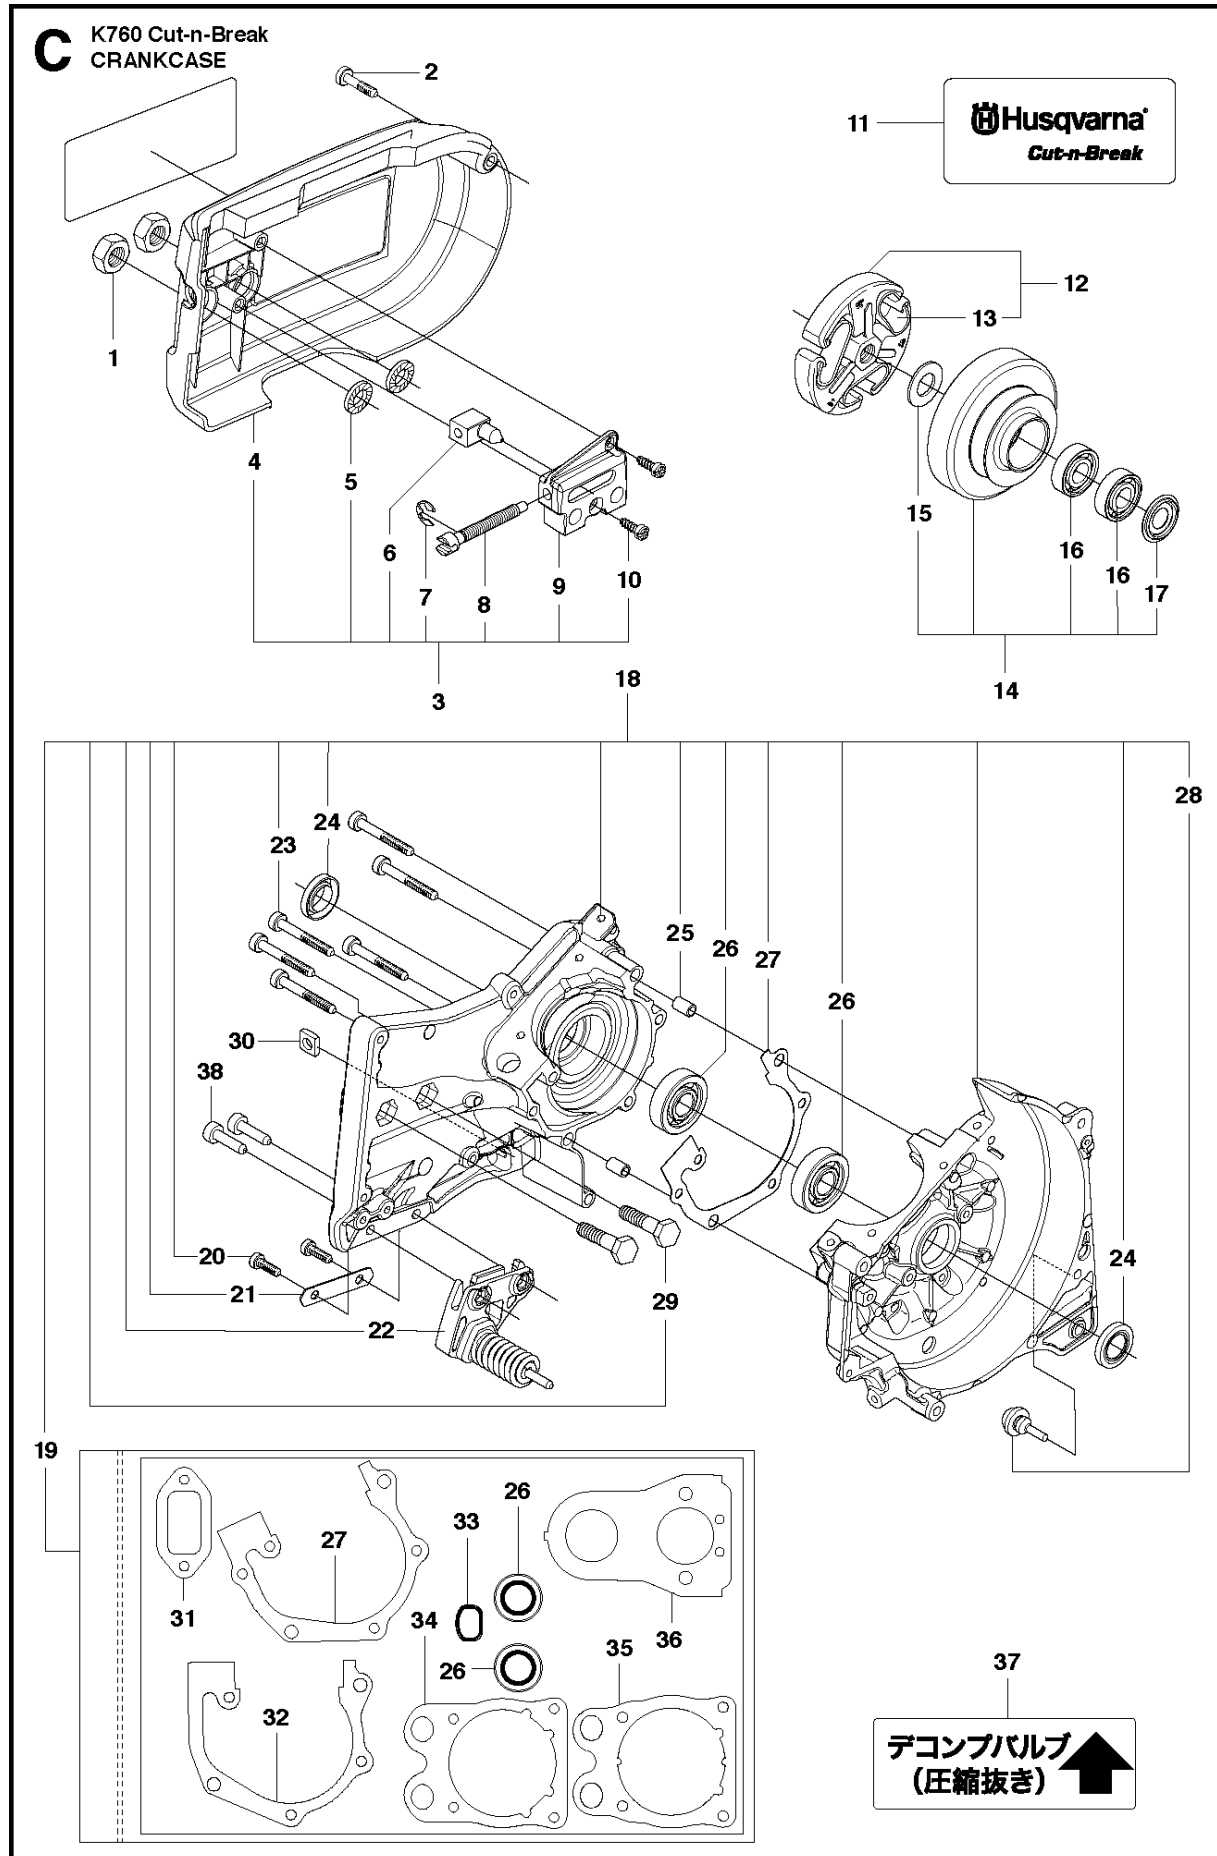

CRANKCASE

K760 CUT-N-BREAK, 2013-06

Ref	Part No	Description	Remark	QTY KIT
1	731 23 18-01	HEXAGON NUT		
2	503 20 34-19	SCREW CCRPANMO		
3	575 33 81-03	BELT TENSIONER ASSY		
4	525 62 39-01	CLUTCH COVER		
5	503 23 04-01	WASHER		
6	574 24 09-01	PAWL		
7	735 31 08-20	E-CLIP		
8	575 73 21-01	SCREW		
9	577 40 78-01	BELT		
10	504 90 94-10	SCREW ITXSCT		
11	574 48 96-01	DECAL		
12	503 74 44-06	CLUTCH ASSY		
13	503 74 43-01	CLUTCH SPRING		
14	502 28 92-03	DRIVING PULLEY ASSY		
15	503 23 00-70	WASHER		
16	525 83 18-01	BALL BEARING		
17	506 31 69-01	DUST COVER		
18	585 06 14-01	CRANKCASE ASSY		
19	581 35 74-01	GASKET KIT		
20	503 21 53-16	SCREW ITXSCM		
21	522 47 48-01	PLATE		
22	522 47 57-01	SPRING RETAINER		
23	503 21 53-41	SCREW ITXSCM		
24	503 26 02-04	SEALING RING		
25	501 27 08-01	GUIDE BUSHING		
26	738 22 02-25	BALL BEARING		
27	506 37 70-03	GASKET		
28	503 84 61-01	BUFFER		
29	505 22 09-37	BAR BOLT		
30	503 22 65-04	SQUARE NUT		
31	506 37 69-02	GASKET		
32	506 37 70-02	GASKET		
33	544 21 93-02	INSERT		
34	506 37 67-01	CYLINDER		
35	581 28 53-01	GASKET		
36	506 37 68-04	GASKET		
37	576 12 11-01	DECAL		
38	503 21 53-20	SCREW ITXSCM		2