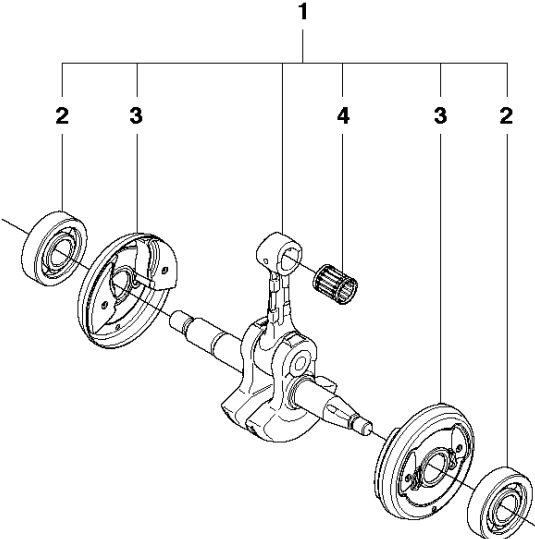

E K760 Cut-n-Break
CRANKSHAFT

CRANKSHAFT

K760 CUT-N-BREAK, 2013-06

Ref	Part No	Description	Remark	QTY KIT
1	502 29 50-02	CRANKSHAFT ASSY	Incl. 2 - 4	1
2	738 22 02-25	BALL BEARING		2
3	537 20 33-01	CUP		2
4	503 25 56-01	NEEDLE BEARING		1