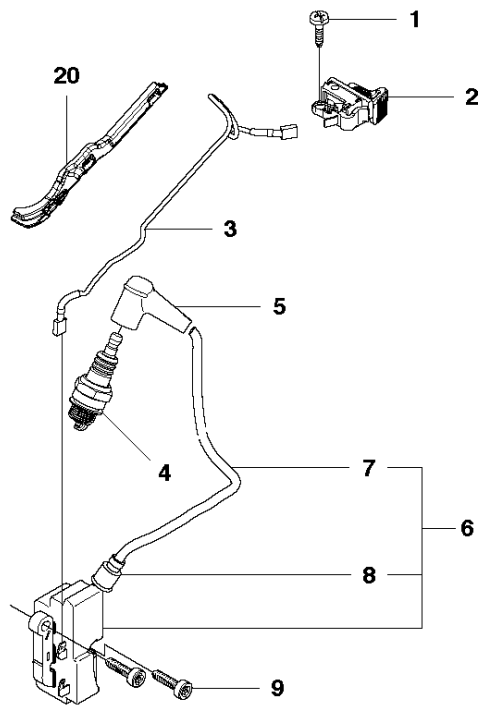

SPARE PARTS LIST

POWER CUTTERS

K760 CUT-N-BREAK, 2013-06

CUTTER ARM

K760 CUT-N-BREAK, 2013-06

Ref	Part No	Description	Remark	QTY KIT
1	575 27 99-01	CUTTER ARM	Incl. 2, 9 - 16, 21 - 28	1
2	544 10 50-04	HOSE	Incl. 3 - 8	1
3	504 87 52-01	SEALING		1
4	544 04 17-01	HOSE		1
5	506 40 57-02	GROMMET		1
6	506 35 27-02	PROTECTIVE SPRING		1
7	506 09 56-05	HOSE CLAMP		1
8	506 40 98-02	NIPPLE		1
9	506 40 55-02	BELT GUARD		1
10	503 26 30-08	O-RING		4
11	506 40 64-03	BLADE GUARD		1
12	506 40 61-01	SPRING		1
13	525 56 45-01	BELT COVER		1
14	503 21 53-10	SCREW ITXSCM		6
15	506 40 56-01	DEFLECTION LIMITER		1
16	544 10 37-03	BAR	Incl. 17 - 20	1
17	506 40 28-02	BEARING CAGE		1
18	544 10 59-01	BEARING		1
19	506 40 29-02	BUSHING		1
20	574 44 76-01	BAR PLATE		1
21	506 37 27-02	BELT		1
22	506 40 65-02	BLADE GUARD		1
23	506 40 61-02	SPRING		1
24	506 40 46-02	WEAR PROTECTION		1
25	503 21 28-10	SCREW CCRPANT		1
26	506 40 51-01	STOP		1
27	724 12 84-01	SCREW CRPANM		1
28	506 40 56-02	DEFLECTION LIMITER		1
29	544 37 44-02	LABEL		1
30	544 10 57-03	BEARING CAGE	Incl. 17-18	1

J K760 Cut-n-Break
IGNITION SYSTEM

IGNITION SYSTEM

K760 CUT-N-BREAK, 2013-06

Ref	Part No	Description	Remark	QTY KIT
1	503 21 28-10	SCREW CCRPANT		2
2	506 31 86-02	STOP SWITCH		1
3	506 37 84-02	CABLE		1
4	503 23 51-11	SPARK PLUG	RCJ 6 Y	1
5	590 50 45-01	SPARK PLUG CAP		1
6	580 38 05-01	IGNITION MODULE	Incl. 7 - 8	1
7	506 38 78-34	IGNITION CABLE		1
8	505 27 75-16	CABLE SLEEVE		1
9	505 57 41-20	SCREW ITXSCM		2
10	506 37 85-01	CABLE		1
11	503 23 01-01	WASHER		1
12	503 22 10-11	HEXAGON NUT		1
13	501 37 56-04	FLYWHEEL	Incl. 14 - 19	1
14	725 53 29-56	SCREW IHSCM		1
15	574 25 09-01	WEIGHT		1
16	503 23 00-42	WASHER		2
17	501 63 48-01	SPRING		2
18	501 67 32-03	PAWL		2
19	506 00 69-01	SCREW		2
20	577 24 28-01	CABLE HOLDER		1