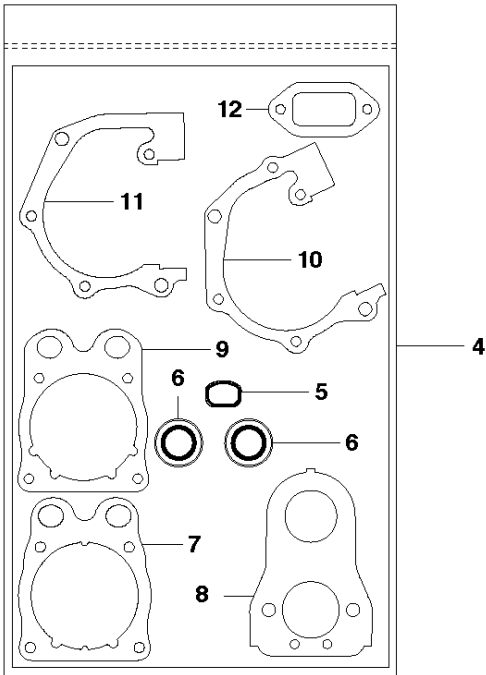

SUPPORT LEGS

K760 CUT-N-BREAK, 2013-06

Ref	Part No	Description	Remark	QTY KIT
1	575 34 85-01	SPRAY GUARD	Incl. 2 - 13, 22	1
2	503 21 53-56	SCREW ITXSCM		1
3	506 40 60-01	SPRING		1
4	506 40 63-02	SPRAY GUARD		1
5	740 42 05-00	O-RING		2
6	506 40 37-01	BUSHING		1
7	732 21 14-01	LOCK NUT		1
8	525 73 98-01	HOLDER		1
9	544 03 21-01	SPRAY GUARD		1
10	503 21 53-16	SCREW ITXSCM		2
11	544 03 22-01	PLATE		1
12	544 03 92-01	BUSHING		2
13	510 05 66-01	SPRAY GUARD	Incl. 14 - 21	1
14	510 00 72-01	SPRAY GUARD		1
15	510 00 73-01	GUIDE		1
16	503 21 46-01	SCREW		2
17	734 48 80-01	WASHER		1
18	506 26 22-02	WHEEL		2
19	510 20 24-01	BAND		1
20	510 20 20-01	WASHER		2
21	503 21 27-16	SCREW CRPANT		4
22	522 03 81-01	DECAL		1
23	503 21 53-20	SCREW ITXSCM		2

P K760 Cut-n-Break
ACCESSORIES