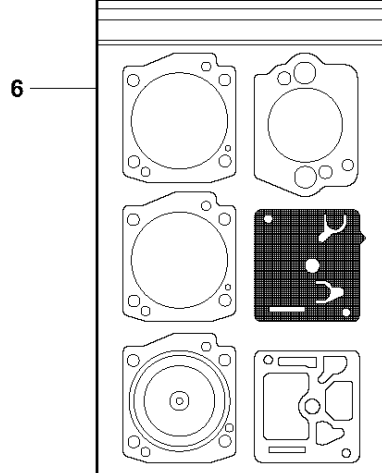

M K760 Cut-n-Break
CARBURETTOR

CARBURETOR

K760 CUT-N-BREAK, 2013-06

Ref	Part No	Description	Remark	QTY KIT
5	578 24 34-01	CARBURETTOR	Zama C3-EL53	1
1	593 31 00-01	CHOKE SHAFT		1
2	506 39 65-01	ROD		1
3	593 33 29-01	VALVE KIT		1
4	506 39 75-01	SPRING		1
6	506 40 99-02	GASKET KIT		1
7	506 41 00-04	GASKET KIT		1
8	544 83 65-01	SPRING		1
9	593 30 99-01	THROTTLE SHAFT		1