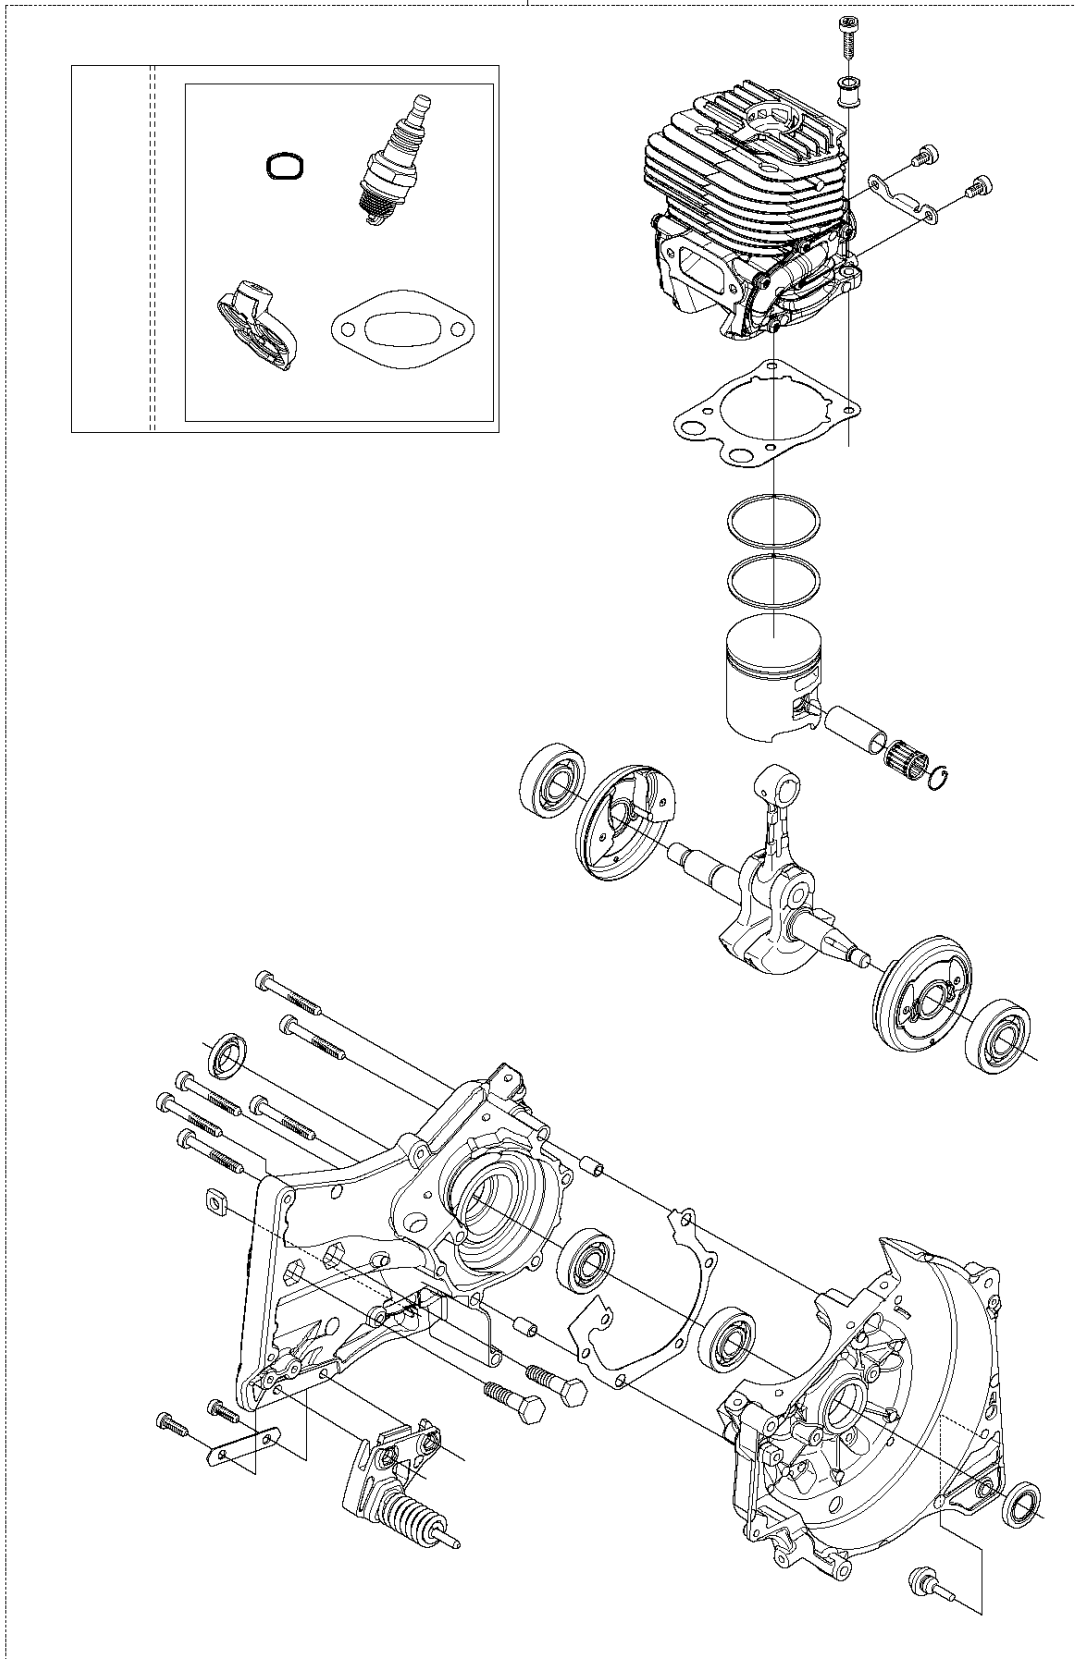

ACCESSORIES

K760 CUT-N-BREAK, 2013-06

Ref	Part No	Description	Remark	QTY KIT
1	544 17 80-02	TOOL		1
2	506 38 26-01	TOOL		1
3	544 17 81-01	PULLER		1
4	581 35 74-01	GASKET KIT		1
5	544 21 93-02	INSERT		1
6	503 26 02-04	SEALING RING		2
7	581 28 53-01	GASKET		1
8	506 37 68-03	GASKET		1
9	506 37 67-01	CYLINDER		1
10	506 37 70-03	GASKET		1
11	506 37 70-02	GASKET		1
12	506 37 69-02	GASKET		1

Q K760 Cut-n-Break
LONGBLOCK

1