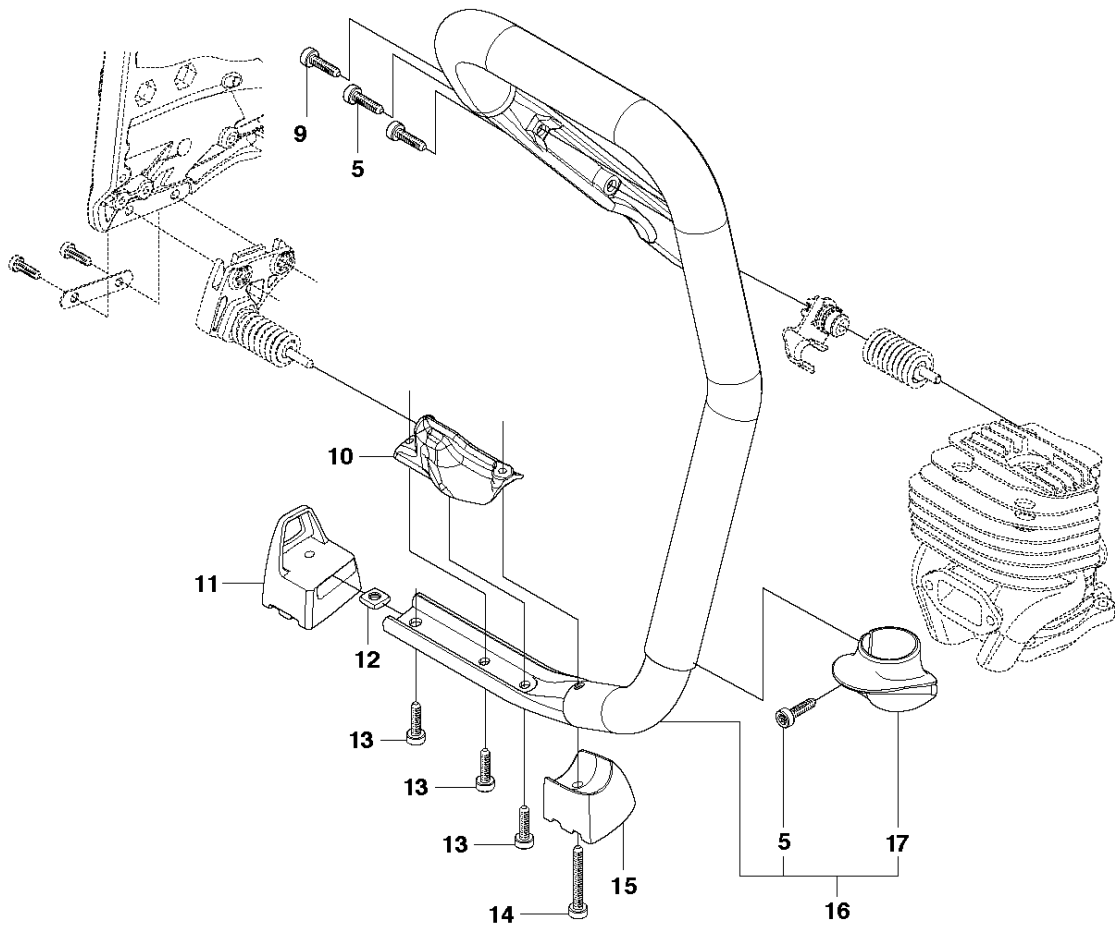

G K760 Cut-n-Break
HANDLE

HANDLE

K760 CUT-N-BREAK, 2013-06

Ref	Part No	Description	Remark	QTY KIT
1	505 09 55-03	HOSE KIT	Incl. 2-3	1
2	575 51 62-01	HOSE ASSY	Incl. 4-5, 7-8	1
3	506 38 60-05	VALVE ASSY	Incl. 7	1
4	506 49 87-02	HOSE CLAMP		2
5	503 21 54-20	SCREW ITXSCT		5
6	506 29 88-01	FILTER		1
7	505 10 35-01	O-RING		1
8a	503 26 60-03	COUPLER	USA, Canada	1
8b	503 26 60-04	COUPLER		1
9	544 06 12-01	SCREW ITXSCM		1
10	575 26 77-01	SPRING RETAINER		1
11	522 83 23-01	GROUND SUPPORT		1
12	503 22 65-04	SQUARE NUT		1
13	503 21 53-10	SCREW ITXSCM		3
14	503 21 53-40	SCREW ITXSCM		1
15	522 83 24-01	GROUND SUPPORT		1
16	575 35 13-01	FRONT HANDLE ASSY	Incl. 6, 17-18	1
17	506 38 71-02	STOP		1
18	576 03 29-01	VALVE SPINDLE		1