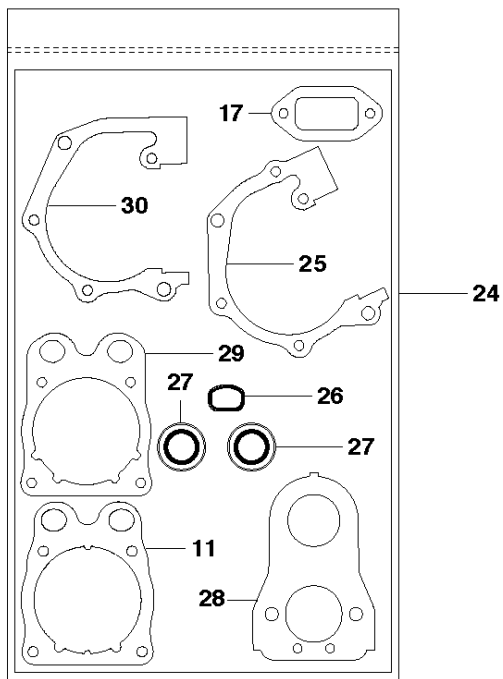

D K760 Cut-n-Break
CYLINDER, PISTON & MUFFLER

CYLINDER, PISTON & MUFFLER

K760 CUT-N-BREAK, 2013-06

Ref	Part No	Description	Remark	QTY KIT
1	505 42 45-01	ANTIVIBRATION ELEMENT		1
2	544 06 12-01	SCREW ITXSCM		1
3	503 71 53-01	DECOMPRESSION VALVE		1
4	503 55 22-01	PLUG		1
5	503 21 53-40	SCREW ITXSCM		4
6	576 71 76-02	SLEEVE		4
7	581 47 61-01	CYLINDER ASSY	Incl. 8 - 13	1
8	503 21 53-16	SCREW ITXSCM		2
9	506 36 88-01	BRACKET		1
10	574 23 18-01	PLATE		1
11	581 28 53-01	GASKET		1
12	506 37 24-02	PISTON ASSY	Incl. 13 - 15	1
13	577 57 24-01	NEEDLE BEARING		1
14	503 28 90-47	PISTON RING		2
15	737 43 12-00	SNAP RING		2
16	506 37 58-02	COOLING AIR CONDUCTOR		1
17	506 37 69-02	GASKET		1
18	506 36 42-04	MUFFLER ASSY		1
19	503 21 53-40	SCREW ITXSCM		2
20	503 21 53-56	SCREW ITXSCM		1
21	503 21 53-25	SCREW ITXSCM		1
22	503 23 04-02	WASHER		1
23	581 77 48-01	NUT		1
24	581 35 74-01	GASKET KIT	Incl. 11, 17, 25 - 30	1
25	506 37 70-03	GASKET		1
26	544 21 93-02	INSERT		1
27	503 26 02-04	SEALING RING	Blue	2
28	506 37 68-04	GASKET		1
29	506 37 67-01	CYLINDER		1
30	506 37 70-02	GASKET		1