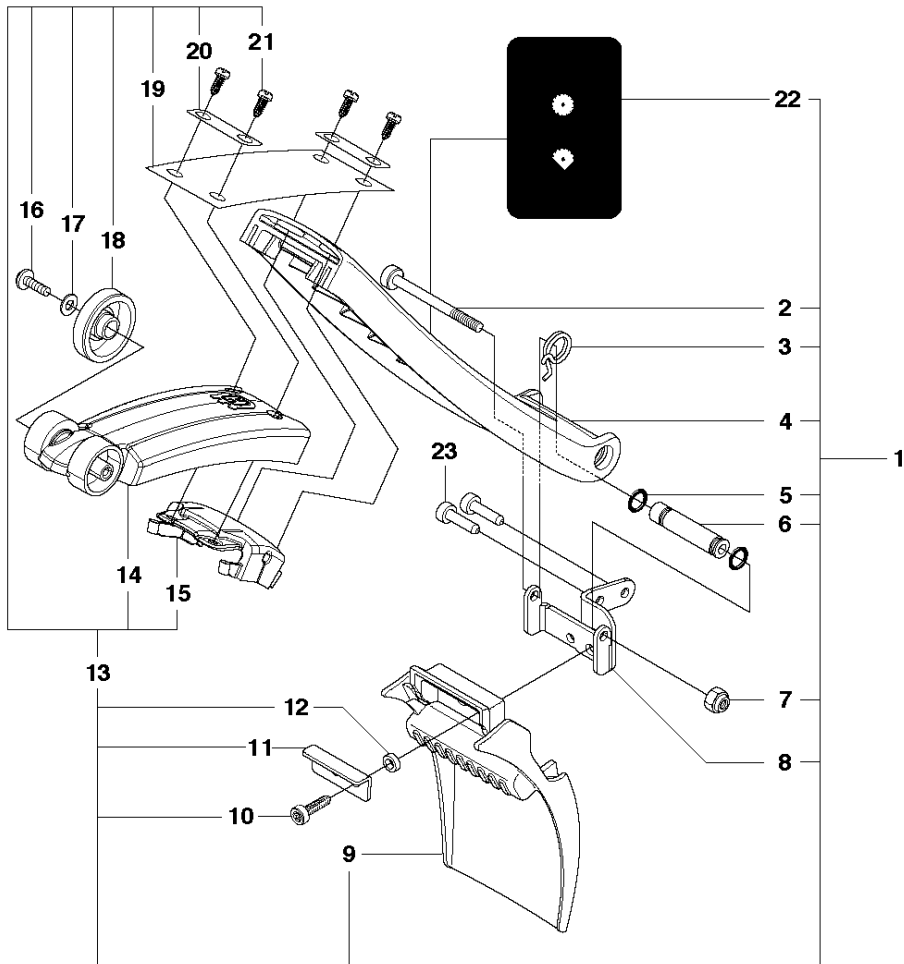

N K760 Cut-n-Break
GROUND SUPPORT

SUPPORT LEGS

K760 CUT-N-BREAK, 2013-06

Ref	Part No	Description	Remark	QTY KIT
1	575 34 85-01	SPRAY GUARD	Incl. 2 - 13, 22	1
2	503 21 53-56	SCREW ITXSCM		1
3	506 40 60-01	SPRING		1
4	506 40 63-02	SPRAY GUARD		1
5	740 42 05-00	O-RING		2
6	506 40 37-01	BUSHING		1
7	732 21 14-01	LOCK NUT		1
8	525 73 98-01	HOLDER		1
9	544 03 21-01	SPRAY GUARD		1
10	503 21 53-16	SCREW ITXSCM		2
11	544 03 22-01	PLATE		1
12	544 03 92-01	BUSHING		2
13	510 05 66-01	SPRAY GUARD	Incl. 14 - 21	1
14	510 00 72-01	SPRAY GUARD		1
15	510 00 73-01	GUIDE		1
16	503 21 46-01	SCREW		2
17	734 48 80-01	WASHER		1
18	506 26 22-02	WHEEL		2
19	510 20 24-01	BAND		1
20	510 20 20-01	WASHER		2
21	503 21 27-16	SCREW CRPANT		4
22	522 03 81-01	DECAL		1
23	503 21 53-20	SCREW ITXSCM		2