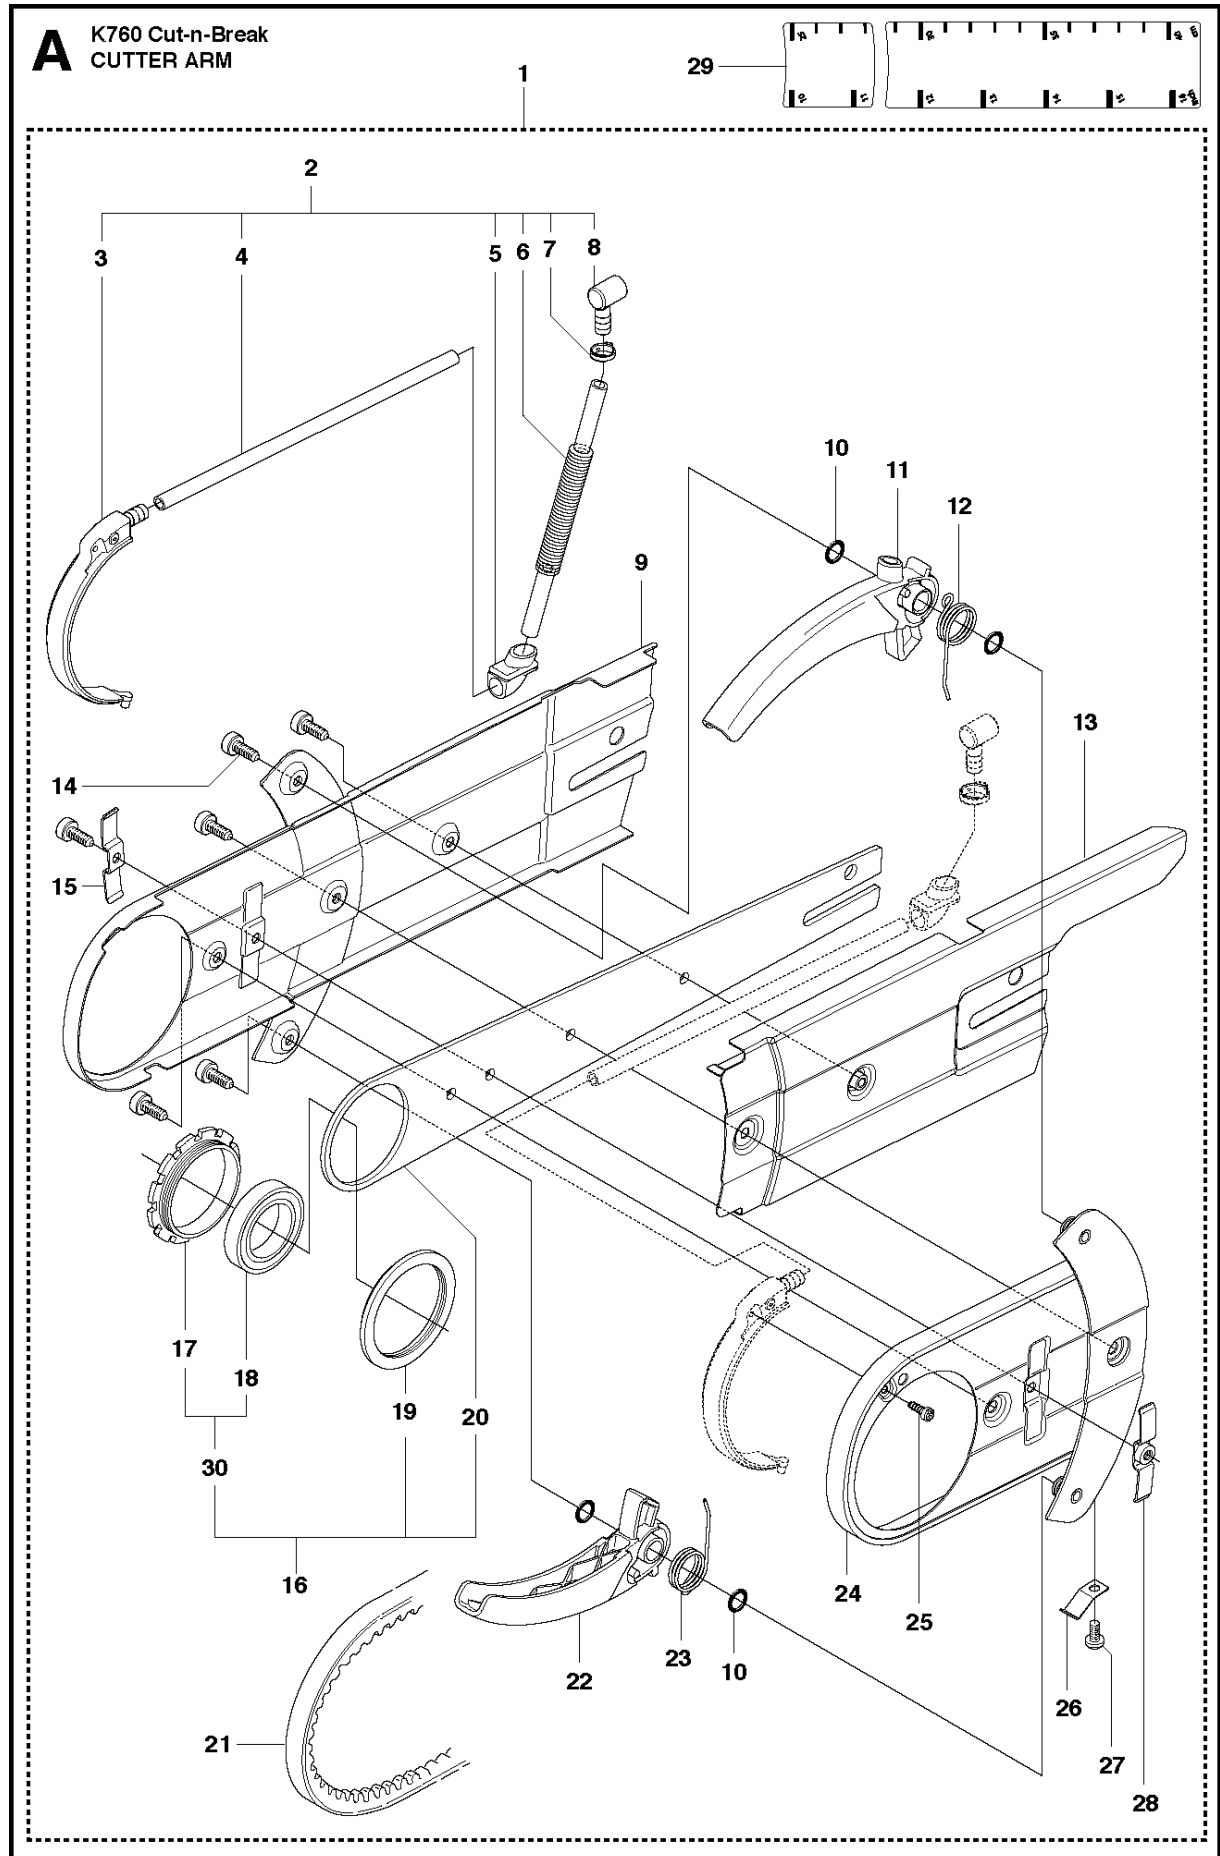

SPARE PARTS LIST

POWER CUTTERS

K760 CUT-N-BREAK, 2013-06

CUTTER ARM

K760 CUT-N-BREAK, 2013-06

Ref	Part No	Description	Remark	QTY KIT
1	575 27 99-01	CUTTER ARM	Incl. 2, 9 - 16, 21 - 28	1
2	544 10 50-04	HOSE	Incl. 3 - 8	1
3	504 87 52-01	SEALING		1
4	544 04 17-01	HOSE		1
5	506 40 57-02	GROMMET		1
6	506 35 27-02	PROTECTIVE SPRING		1
7	506 09 56-05	HOSE CLAMP		1
8	506 40 98-02	NIPPLE		1
9	506 40 55-02	BELT GUARD		1
10	503 26 30-08	O-RING		4
11	506 40 64-03	BLADE GUARD		1
12	506 40 61-01	SPRING		1
13	525 56 45-01	BELT COVER		1
14	503 21 53-10	SCREW ITXSCM		6
15	506 40 56-01	DEFLECTION LIMITER		1
16	544 10 37-03	BAR	Incl. 17 - 20	1
17	506 40 28-02	BEARING CAGE		1
18	544 10 59-01	BEARING		1
19	506 40 29-02	BUSHING		1
20	574 44 76-01	BAR PLATE		1
21	506 37 27-02	BELT		1
22	506 40 65-02	BLADE GUARD		1
23	506 40 61-02	SPRING		1
24	506 40 46-02	WEAR PROTECTION		1
25	503 21 28-10	SCREW CCRPANT		1
26	506 40 51-01	STOP		1
27	724 12 84-01	SCREW CRPANM		1
28	506 40 56-02	DEFLECTION LIMITER		1
29	544 37 44-02	LABEL		1
30	544 10 57-03	BEARING CAGE	Incl. 17-18	1