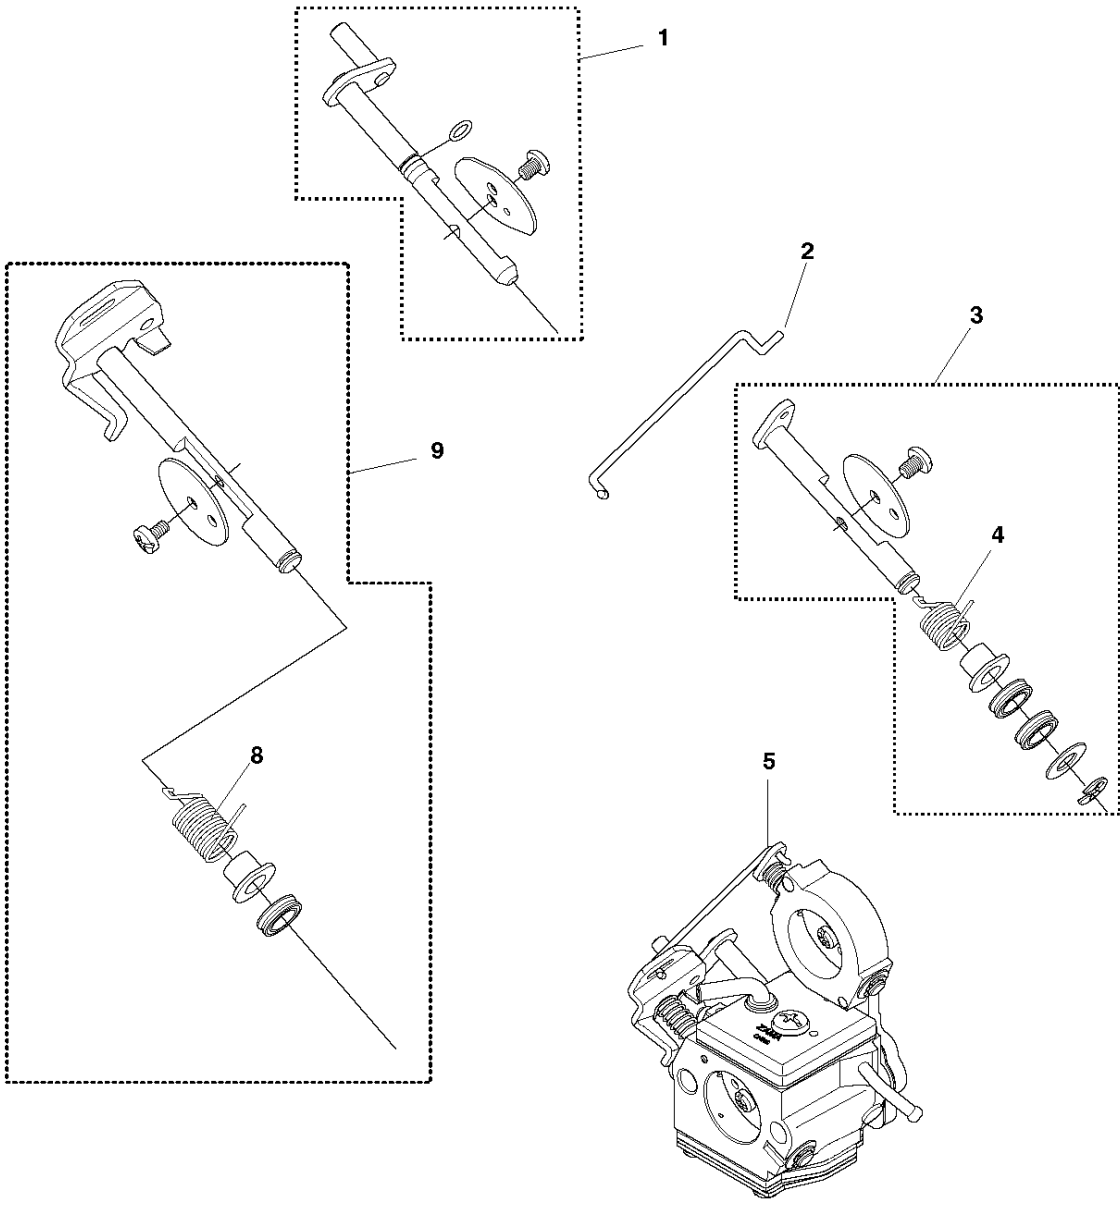

M K760 Cut-n-Break
CARBURETTOR

CARBURETOR

K760 CUT-N-BREAK, 2013-06

Ref	Part No	Description	Remark	QTY KIT
5	578 24 34-01	CARBURETTOR	Zama C3-EL53	1
1	593 31 00-01	CHOKE SHAFT		1
2	506 39 65-01	ROD		1
3	593 33 29-01	VALVE KIT		1
4	506 39 75-01	SPRING		1
6	506 40 99-02	GASKET KIT		1
7	506 41 00-04	GASKET KIT		1
8	544 83 65-01	SPRING		1
9	593 30 99-01	THROTTLE SHAFT		1