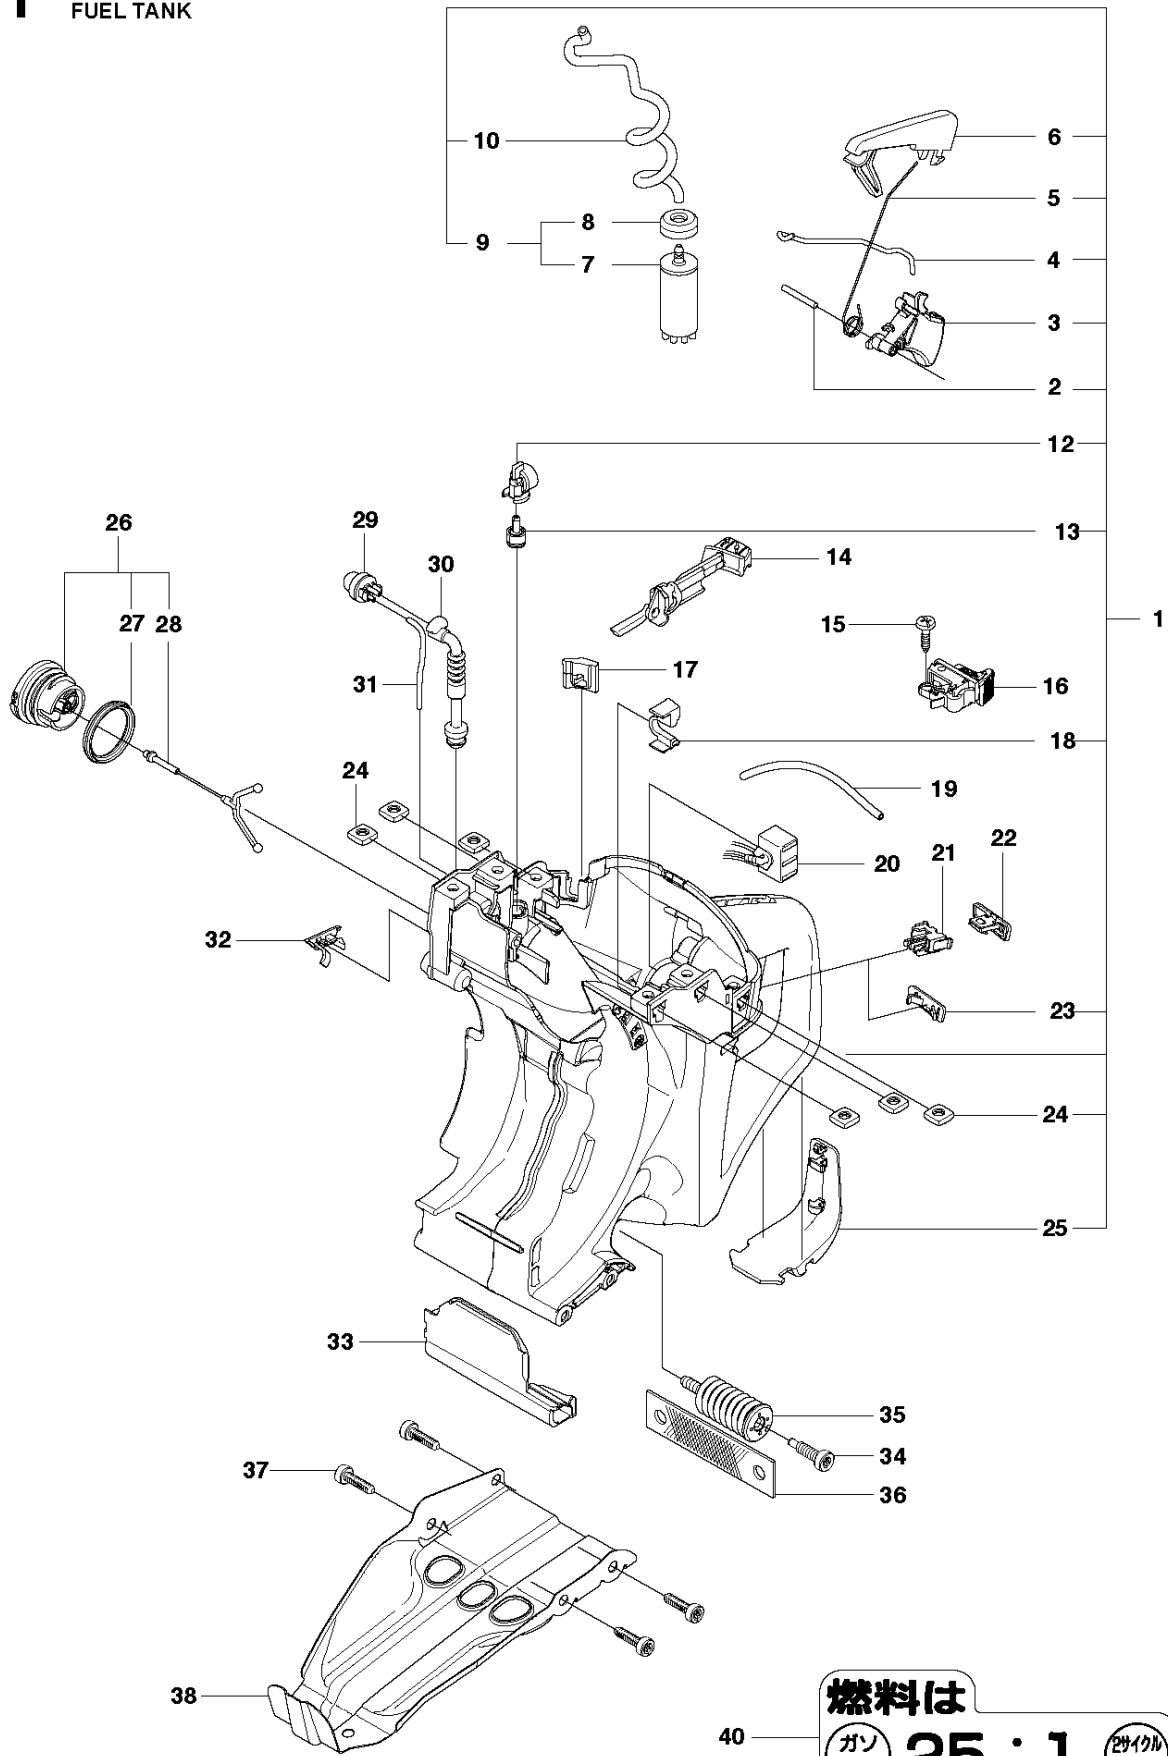

F K760 CnB
FUEL TANK

燃料は
ガソリン 25 : 1 ツイクル
専用オイル

FUEL TANK

K760 CUT-N-BREAK, 2013-06

Ref	Part No	Description	Remark	QTY KIT
1	593 28 18-01	FUEL TANK ASSY	Incl. 2 - 10, 12-13, 18, 23-25	1
2	720 12 40-20	PARALLEL PIN		2
3	588 08 62-01	THROTTLE CONTROL		1
4	579 37 92-01	THROTTLE ROD		1
5	587 74 60-01	SPRING		1
6	588 13 77-01	THROTTLE LOCKOUT		1
7	506 26 41-01	FUEL FILTER		1
8	506 27 11-01	HOSE CLAMP		1
9	506 26 41-11	FUEL FILTER	Incl. 7 - 8	1
10	581 75 62-03	FUEL HOSE		1
12	577 31 35-01	TANK VENT VALVE ASSY		1
13	501 15 29-01	TANK VENT ASSY		1
14	544 22 90-02	CHOKE CONTROL		1
15	525 88 74-02	SCREW CITXPANT		1
16	506 31 86-04	STOP SWITCH		1
17	506 37 80-01	GROMMET		1
18	544 39 32-01	HOSE CLIP		1
19	581 75 61-17	FUEL HOSE		1
20	544 38 41-01	ELECTRONIC BOX		1
21	501 01 88-01	HOUSING		1
22	501 01 94-01	SWITCH		1
23	501 37 13-01	LID		1
24	581 77 48-01	NUT		6
25	588 19 82-01	GROUND SUPPORT		1
26	522 62 00-03	TANK CAP ASSY		1
27	589 24 11-01	GASKET		1
28	503 57 89-01	HOLDER		1
29	540 05 49-01	AIR CLEANER		1
30	505 19 52-01	FUEL HOSE		1
31	537 04 24-14	FUEL HOSE		1
32	506 39 46-02	HUB CAP		1
33	506 38 15-01	HEAT SHIELD		1
34	544 06 12-01	SCREW ITXSCM		1
35	537 21 03-12	ANTIVIBRATION ELEMENT		1
36	544 23 82-01	BAND		1
37	503 21 54-20	SCREW ITXSCT		4
38	506 37 19-02	BASEPLATE		1
40	506 31 30-01	LABEL	Japan Only	1