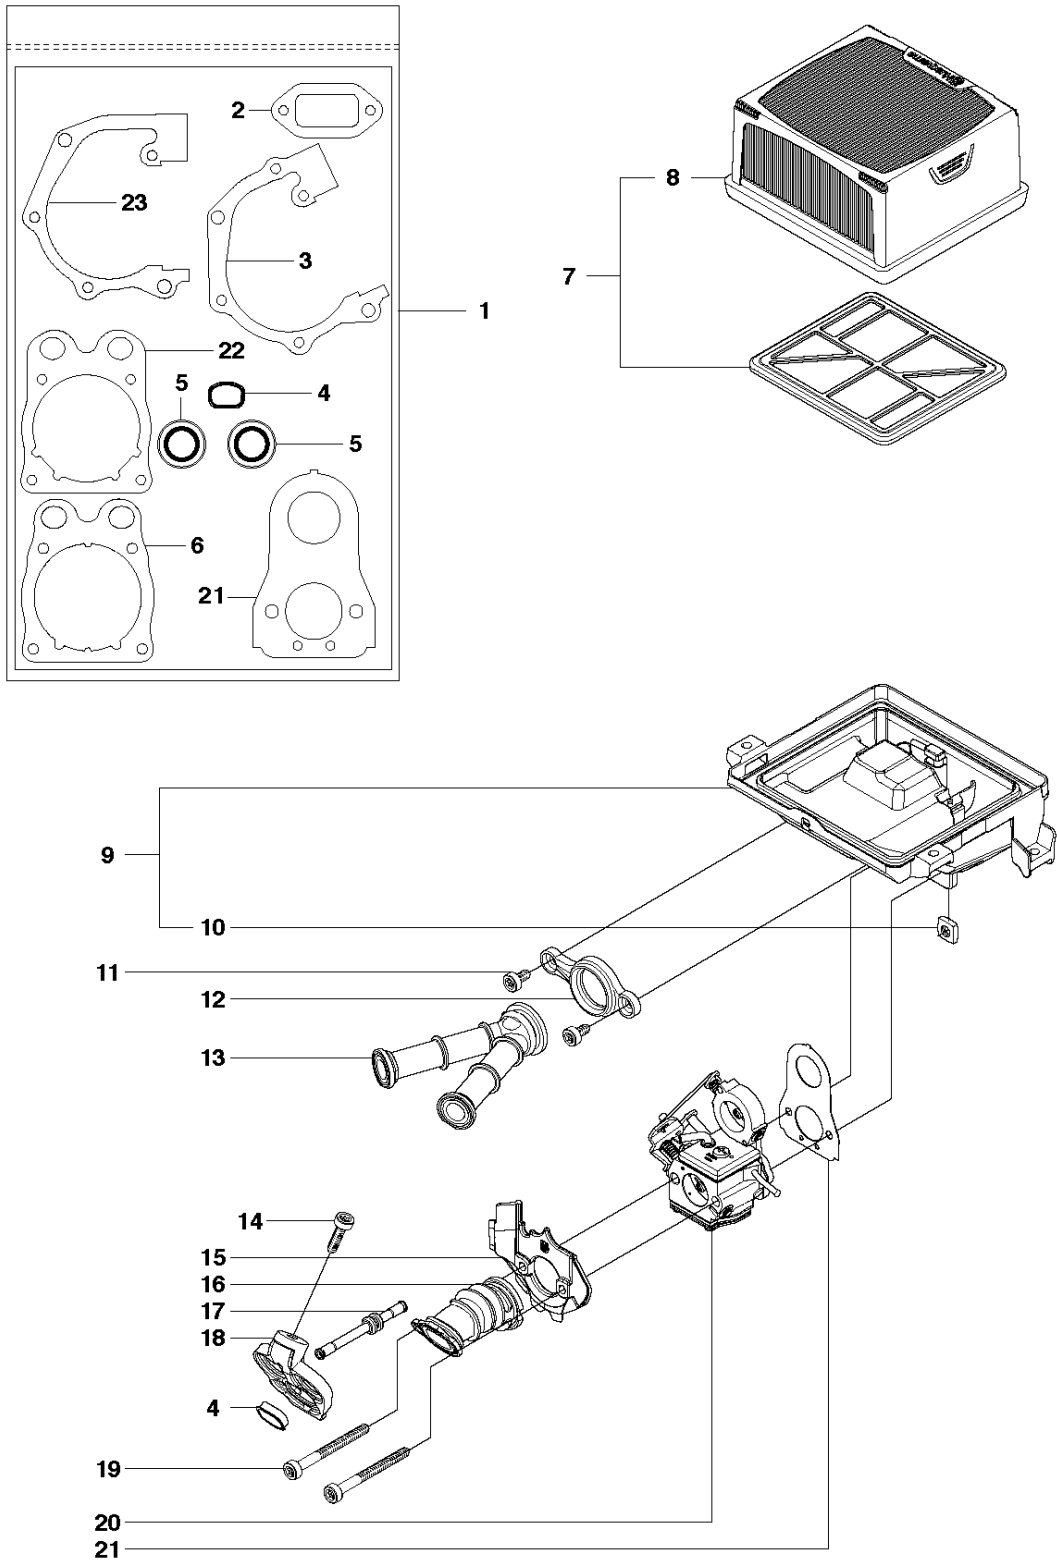

L K760 Cut-n-Break
AIR FILTER

AIR FILTER

K760 CUT-N-BREAK, 2013-06

Ref	Part No	Description	Remark	QTY KIT
1	581 35 74-01	GASKET KIT	incl. 2 - 6, 21 - 23	1
2	506 37 69-02	GASKET		1
3	506 37 70-03	GASKET		1
4	544 21 93-02	INSERT		1
5	503 26 02-04	SEALING RING	Blue	1
6	581 28 53-01	GASKET		1
7	574 36 23-01	AIR FILTER ASSY	Incl. 8	1
8	525 47 06-01	AIR FILTER ASSY		1
9	575 35 40-01	CARBURETTOR BRACKET	Incl. 10	1
10	581 77 48-01	NUT		4
11	503 21 53-10	SCREW ITXSCM		2
12	506 37 06-01	FLANGE INLET PIPE		1
13	525 73 32-01	INLET PIPE		1
14	503 21 53-20	SCREW ITXSCM		1
15	576 89 01-01	HEAT SHIELD		1
16	525 73 31-01	INLET PIPE		1
17	578 76 07-01	IMPULSE HOSE		1
18	574 23 18-01	PLATE		1
19	503 21 53-56	SCREW ITXSCM		2
20	578 24 34-01	CARBURETTOR	Zama C3-EL53	1
21	506 37 68-04	GASKET		1
22	506 37 67-01	CYLINDER		1
23	506 37 70-02	GASKET		1