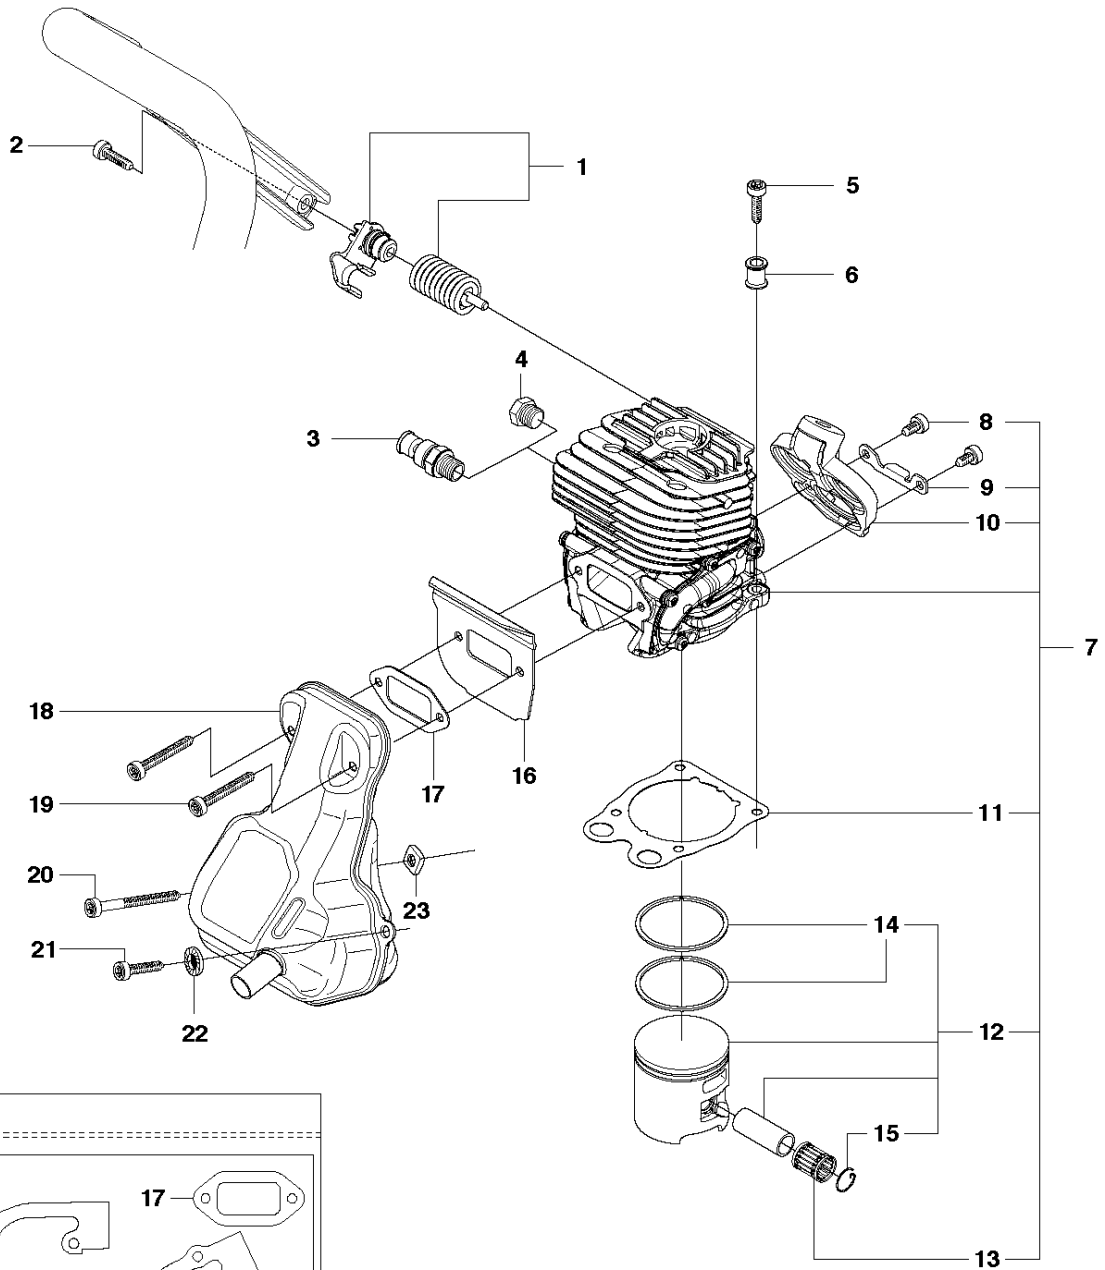

D K760 Cut-n-Break
CYLINDER, PISTON & MUFFLER

CYLINDER, PISTON & MUFFLER

K760 CUT-N-BREAK, 2013-06

Ref	Part No	Description	Remark	QTY KIT
1	505 42 45-01	ANTIVIBRATION ELEMENT		1
2	544 06 12-01	SCREW ITXSCM		1
3	503 71 53-01	DECOMPRESSION VALVE		1
4	503 55 22-01	PLUG		1
5	503 21 53-40	SCREW ITXSCM		4
6	576 71 76-02	SLEEVE		4
7	581 47 61-01	CYLINDER ASSY	Incl. 8 - 13	1
8	503 21 53-16	SCREW ITXSCM		2
9	506 36 88-01	BRACKET		1
10	574 23 18-01	PLATE		1
11	581 28 53-01	GASKET		1
12	506 37 24-02	PISTON ASSY	Incl. 13 - 15	1
13	577 57 24-01	NEEDLE BEARING		1
14	503 28 90-47	PISTON RING		2
15	737 43 12-00	SNAP RING		2
16	506 37 58-02	COOLING AIR CONDUCTOR		1
17	506 37 69-02	GASKET		1
18	506 36 42-04	MUFFLER ASSY		1
19	503 21 53-40	SCREW ITXSCM		2
20	503 21 53-56	SCREW ITXSCM		1
21	503 21 53-25	SCREW ITXSCM		1
22	503 23 04-02	WASHER		1
23	581 77 48-01	NUT		1
24	581 35 74-01	GASKET KIT	Incl. 11, 17, 25 - 30	1
25	506 37 70-03	GASKET		1
26	544 21 93-02	INSERT		1
27	503 26 02-04	SEALING RING	Blue	2
28	506 37 68-04	GASKET		1
29	506 37 67-01	CYLINDER		1
30	506 37 70-02	GASKET		1