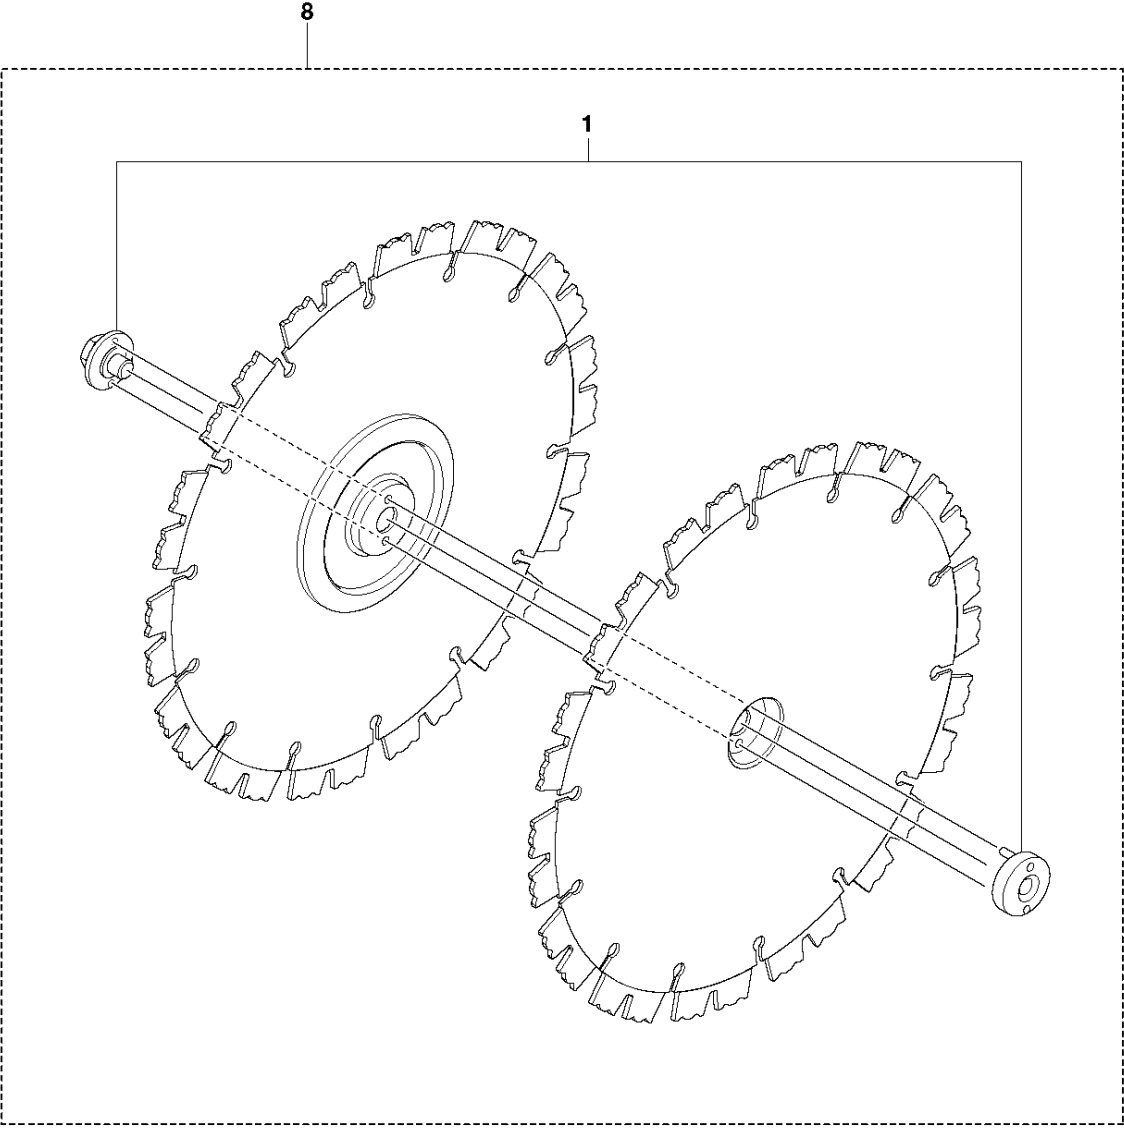

SPARE PARTS LIST

POWER CUTTERS

K760 CUT-N-BREAK, 2013-06

CUTTER ARM

K760 CUT-N-BREAK, 2013-06

Ref	Part No	Description	Remark	QTY KIT
1	575 27 99-01	CUTTER ARM	Incl. 2, 9 - 16, 21 - 28	1
2	544 10 50-04	HOSE	Incl. 3 - 8	1
3	504 87 52-01	SEALING		1
4	544 04 17-01	HOSE		1
5	506 40 57-02	GROMMET		1
6	506 35 27-02	PROTECTIVE SPRING		1
7	506 09 56-05	HOSE CLAMP		1
8	506 40 98-02	NIPPLE		1
9	506 40 55-02	BELT GUARD		1
10	503 26 30-08	O-RING		4
11	506 40 64-03	BLADE GUARD		1
12	506 40 61-01	SPRING		1
13	525 56 45-01	BELT COVER		1
14	503 21 53-10	SCREW ITXSCM		6
15	506 40 56-01	DEFLECTION LIMITER		1
16	544 10 37-03	BAR	Incl. 17 - 20	1
17	506 40 28-02	BEARING CAGE		1
18	544 10 59-01	BEARING		1
19	506 40 29-02	BUSHING		1
20	574 44 76-01	BAR PLATE		1
21	506 37 27-02	BELT		1
22	506 40 65-02	BLADE GUARD		1
23	506 40 61-02	SPRING		1
24	506 40 46-02	WEAR PROTECTION		1
25	503 21 28-10	SCREW CCRPANT		1
26	506 40 51-01	STOP		1
27	724 12 84-01	SCREW CRPANM		1
28	506 40 56-02	DEFLECTION LIMITER		1
29	544 37 44-02	LABEL		1
30	544 10 57-03	BEARING CAGE	Incl. 17-18	1

B K760 CUT-N-BREAK
CUTTING BLADE

CUTTING BLADE

K760 CUT-N-BREAK, 2013-06

Ref	Part No	Description	Remark	QTY KIT
1	501 00 88-08	SCREW KIT		1
8	574 83 62-01	DIAMOND BLADE	EL10 CnB Soft	1
8	574 83 62-02	DIAMOND BLADE	EL35 CnB Medium	1
8	574 83 62-03	DIAMOND BLADE	EL70 CnB Hard	1