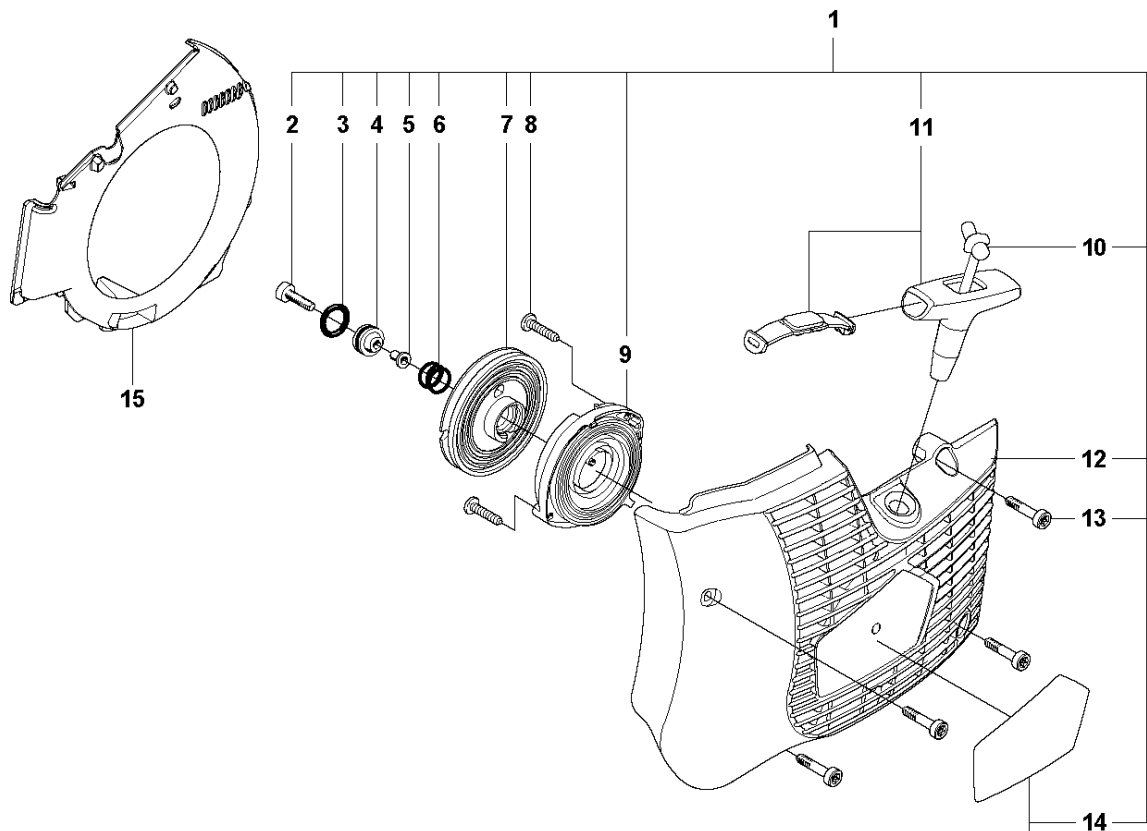

H K760 CUT-N-BREAK
STARTER

STARTER

K760 CUT-N-BREAK, 2013-06

Ref	Part No	Description	Remark	QTY KIT
1	574 36 20-05	STARTER	Incl. 2 - 14	1
2	510 26 92-22	SCREW ITXSCT		1
3	740 43 13-00	O-RING		1
4	510 00 08-01	SEALING		1
5	506 26 31-01	SPACING SLEEVE		1
6	506 25 30-01	COMPRESSION SPRING		1
7	506 25 81-02	STARTER PULLEY		1
8	503 21 28-10	SCREW CCRPANT		2
9	506 25 89-01	RECOIL SPRING		1
10	506 33 56-15	CORD		1
10	506 33 56-50	STARTER CORD	50 m	1
11	584 25 79-01	STARTER HANDLE ASSY		1
12	525 44 60-01	STARTER COVER		1
13	501 98 10-20	SCREW ITXSCM		4
14	525 57 11-01	DECAL		1
15	501 85 94-01	COOLING AIR CONDUCTOR		1