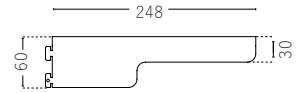

Paper & Laptop Shelf
6000-0172-9000
Scandinavian Matte Black