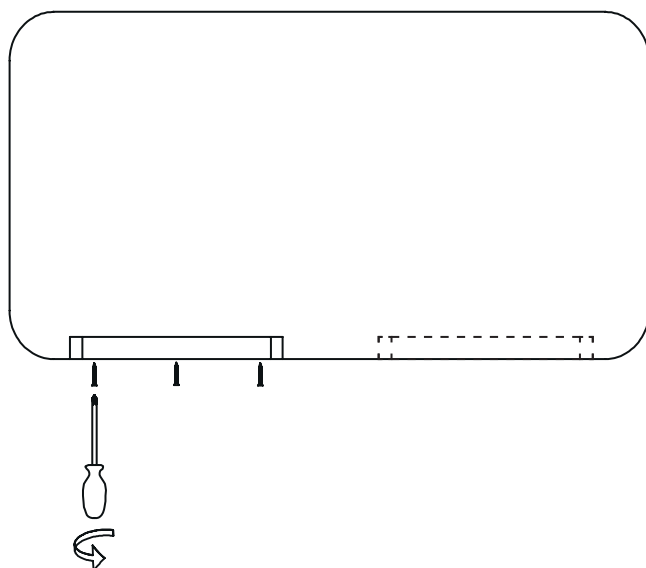

Mounting Instruction

Mood Fabric Table, pen tray

Art.no. 70221 - 70240

LINTEX

2.