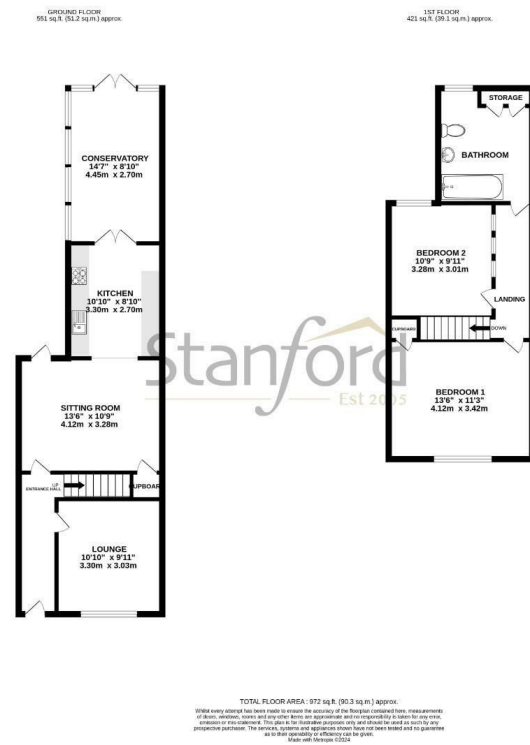

11 Swaythling Road, West End, Southampton, SO30 3AE

Offers In Excess Of

£270 000

Stanford Estate Agents are delighted to offer for sale this lovely two bedroom, character family home, ideally situated in this highly sought after location. This fantastic property offers spacious accommodation including two reception rooms, a modern fitted kitchen, conservatory/family room and a modern upstairs family bathroom. Benefits include a good sized secluded rear garden and parking to the front. This property would make a perfect first time buy. Internal viewings are strongly recommended to avoid disappointment.