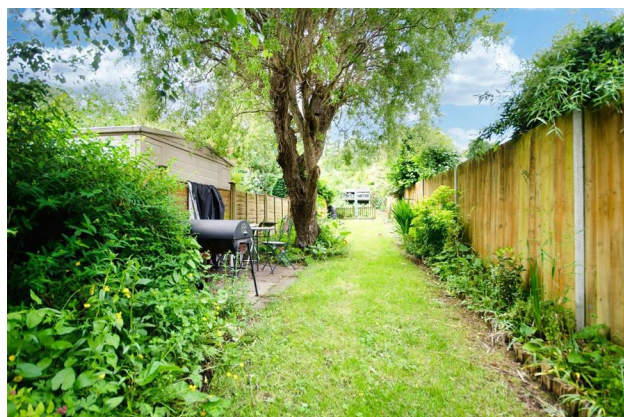

11 Swaythling Road, West End, Southampton, SO30 3AE

Offers In Excess Of

£270 000

Stanford Estate Agents are delighted to offer for sale this lovely two bedroom, character family home, ideally situated in this highly sought after location. This fantastic property offers spacious accommodation including two reception rooms, a modern fitted kitchen, conservatory/family room and a modern upstairs family bathroom. Benefits include a good sized secluded rear garden and parking to the front. This property would make a perfect first time buy. Internal viewings are strongly recommended to avoid disappointment.