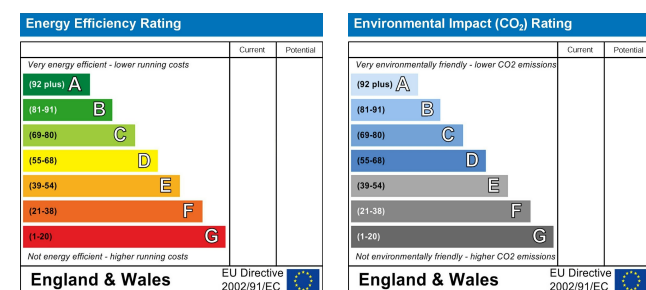

While we endeavour to make our sales particulars fair, accurate and reliable, they are only a general guide to the property and, accordingly, if there is any point which is of particular importance to you please contact the office and we will be pleased to check it for you, especially if you are contemplating travelling some distance to view the property. These approximate room sizes are only intended as general guidance. You must verify the dimensions carefully before ordering carpets or any built in furniture. Please note that we have not tested the services or any of the equipment or appliances in this property, accordingly we strongly advise prospective buyers to commission their own survey or service report before finalising their offer to purchase. These particulars are issued in good faith but do not constitute representations of fact or form part of any offer or contract. The matters referred to in these particulars should be independently verified by prospective buyers or tenants. Neither Stanfords nor any of its employees or agents has the authority to make or give any representation or warranty whatever in relation to this property. Your home is at risk if you do not keep up repayments on your mortgage or other loans secured on it. Written quotation are available on