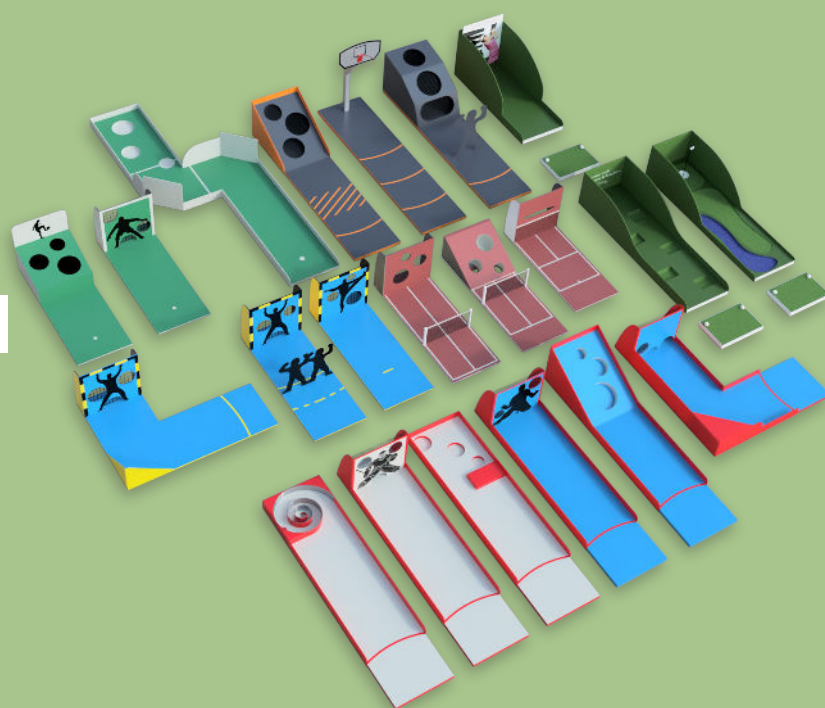

Sportchansen is a relatively new sports concept where you get to try out 7 different sports in a mini-format.

Football
Hockey
Golf
Basketball
Tennis
Handball
Floorball

The concept is based on the experiences we have from previous production and deliveries of Mini Football Golf and Willes Floorball Golf. In addition, we have also made two trial deliveries of

Below, you will find a picture of three different courses, which are also our demo courses: one in football, one in golf, and one in ice hockey.

PRACTICAL TASKS

The courses are mobile and can be used both in sports halls and other indoor venues, as well as outdoors on grass and asphalt surfaces. They can also be permanently mounted, if desired. The material is compact and extremely weather-resistant. A one-year warranty is provided. The deliveries include 4 sets of clubs and balls – also carefully tested for the purpose. Since we have the manufacturing nearby, we have moved away from standard solutions and also produce goalposts, which are specifically designed for the concept, in accordance with Swedish International Standard (SIS)