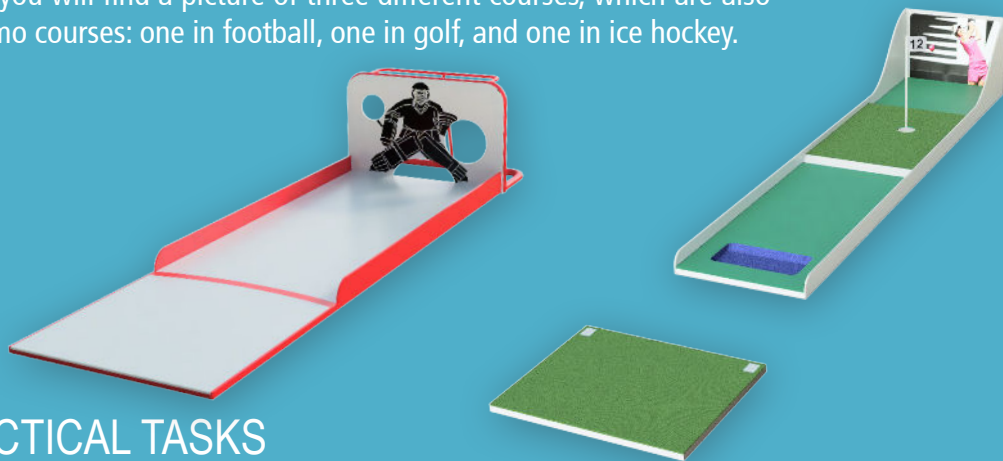

In each discipline, there are three alternative courses.

In total, we can deliver 21 courses! Each course has three levels of difficulty, making it possible for everyone to play. This also provides an incentive to return and challenge both yourself... and others.

Below, you will find a picture of three different courses, which are also our demo courses: one in football, one in golf, and one in ice hockey.

PRACTICAL TASKS

The courses are mobile and can be used both in sports halls and other indoor venues, as well as outdoors on grass and asphalt surfaces. They can also be permanently mounted, if desired. The material is compact and extremely weather-resistant. A one-year warranty is provided. The deliveries include 4 sets of clubs and balls – also carefully tested for the purpose. Since we have the manufacturing nearby, we have moved away from standard solutions and also produce goalposts, which are specifically designed for the concept, in accordance with Swedish International Standard (SIS)

Our standard delivery consists of 14 courses, two in each discipline. Such a facility requires no more than 500 m². All deliveries are shipped from our location in Alingsås and set up by a team from here. We can also deliver individual courses. Please request a quote.