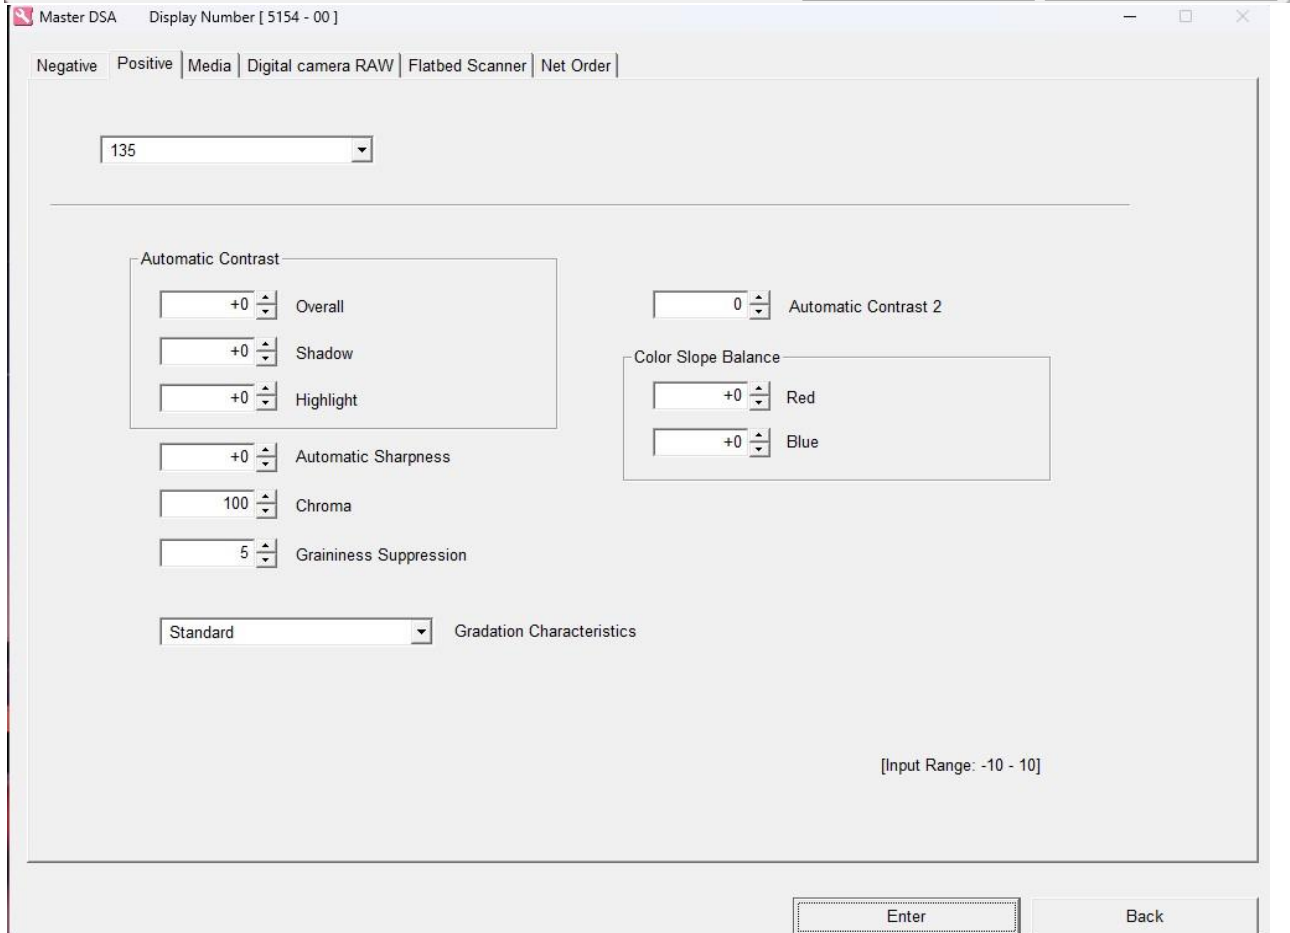

Save equal number of images in each media

Buttons: Version Information Back

Operator Selections Display Number [5120 - 00]

Input operation | Display/Operation | Additional | Front | Index | CVP Imprint Setting | Order management | Preview Display | Pricing Sheet Print | SPC