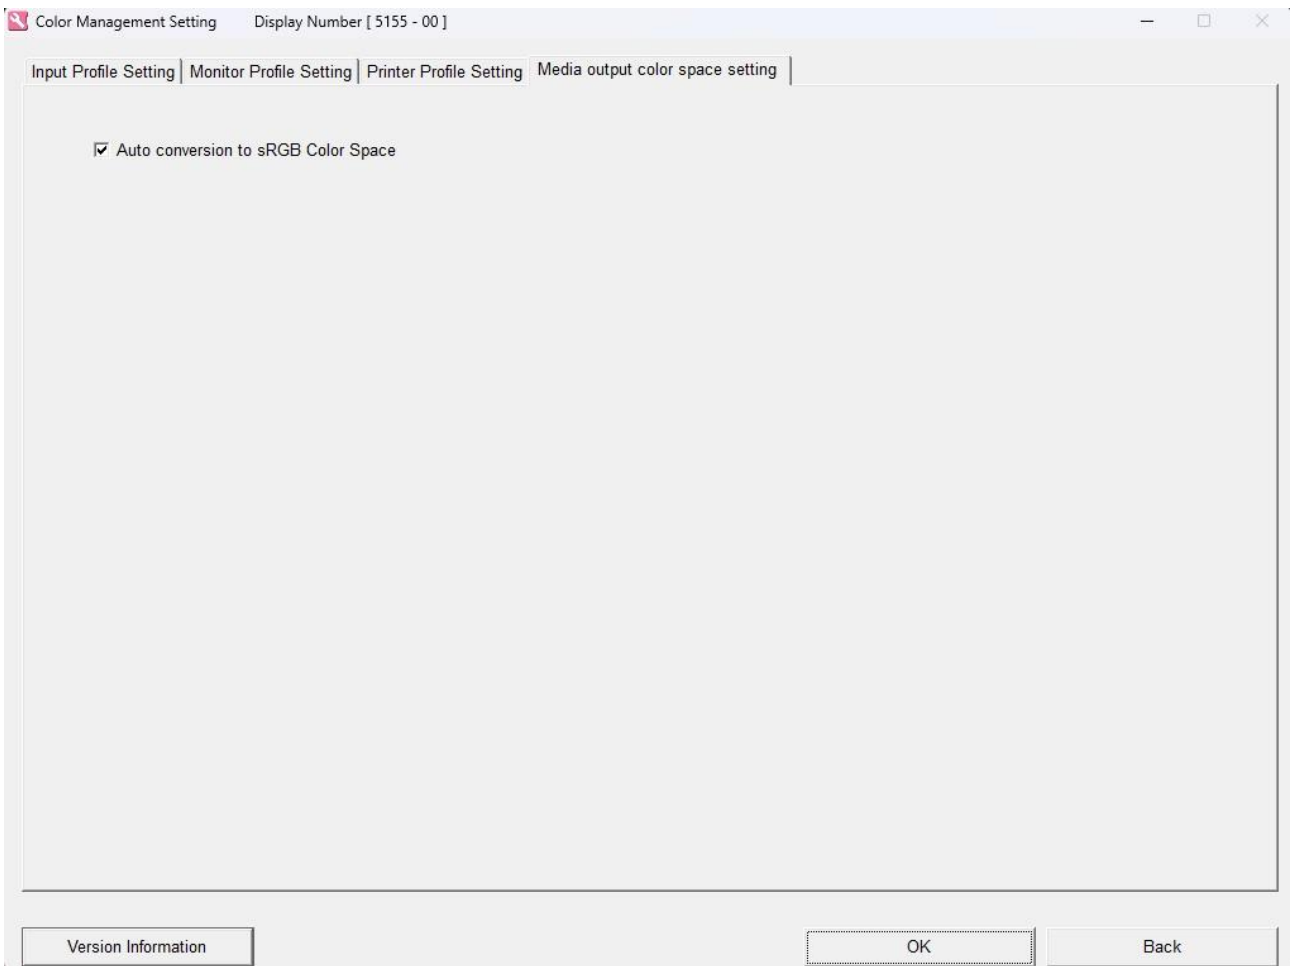

Save equal number of images in each media

Buttons: Version Information Back

Operator Selections Display Number [5120 - 00]

Input operation | Display/Operation | Additional | Front | Index | CVP Imprint Setting | Order management | Preview Display | Pricing Sheet Print | SPC