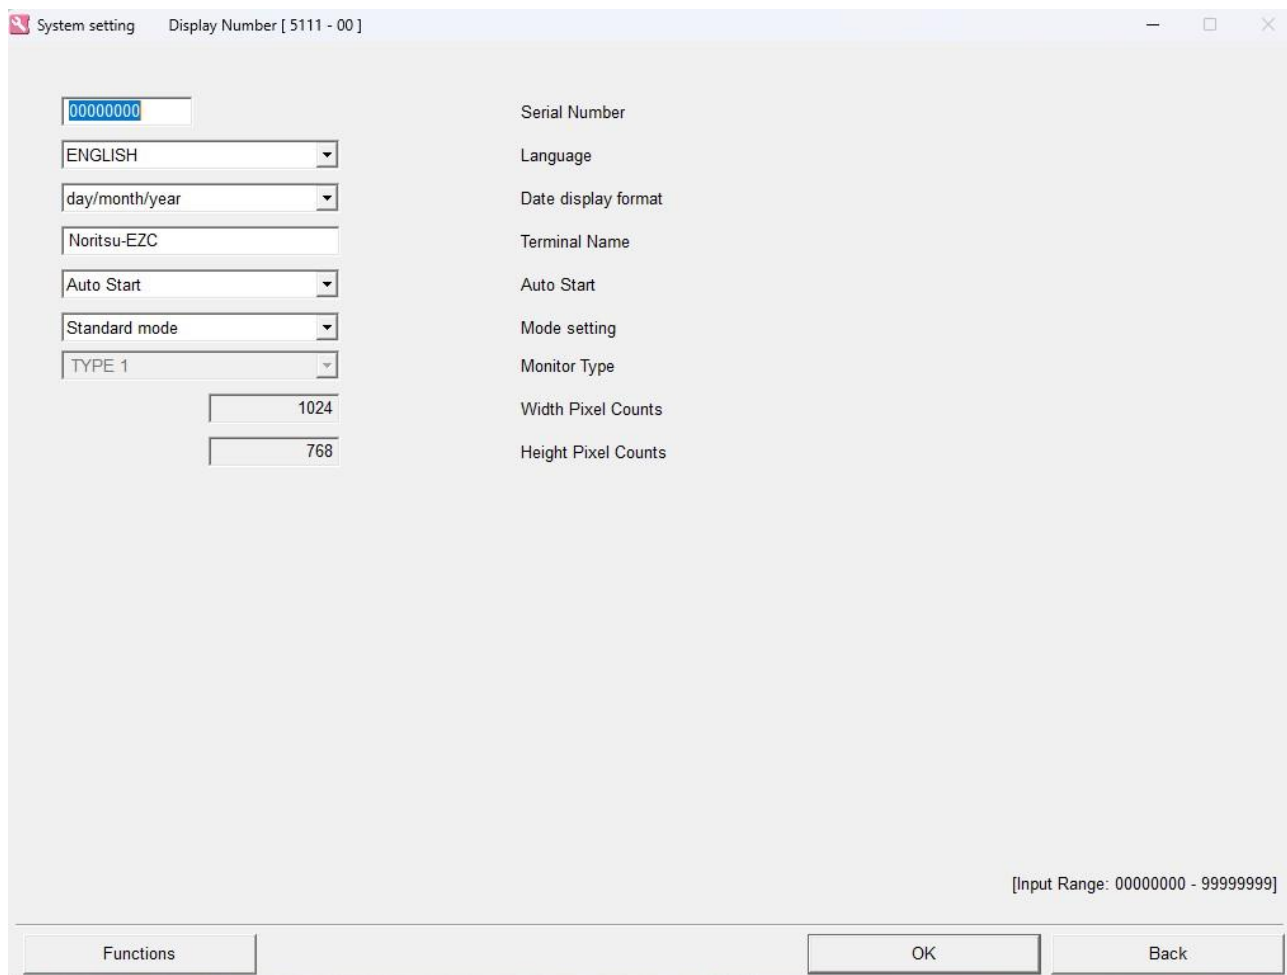

No.	Channel Name	Input Media Type	Template	Print Size	Name
001	JPEG auf HDD	Color (Neg)	- / - / -	203(1)x305.0 / 203(1)x 82.5 / 203(1)x 82.5	//
002	Low 1512x1002px	Color (Neg)	- / - / -	203(1)x305.0 / 203(1)x 82.5 / 203(1)x 82.5	//
003	Mid 3024x2005px	Color (Neg)	- / - / -	203(1)x305.0 / 203(1)x 82.5 / 203(1)x 82.5	//
004	High 6048x4011px	Color (Neg)	- / - / -	203(1)x305.0 / 203(1)x 82.5 / 203(1)x 82.5	//
005					
006					
007	TIFF auf HDD	Color (Neg)	- / - / -	203(1)x305.0 / 203(1)x 82.5 / 203(1)x 82.5	//
008	Low 1512x1002px	Color (Neg)	- / - / -	203(1)x305.0 / 203(1)x 82.5 / 203(1)x 82.5	//
009	Mid 3024x2005px	Color (Neg)	- / - / -	203(1)x305.0 / 203(1)x 82.5 / 203(1)x 82.5	//
010	High 6048x4011px	Color (Neg)	- / - / -	203(1)x305.0 / 203(1)x 82.5 / 203(1)x 82.5	//
011					
012					
013	TIFF (16bit) auf HDD	Color (Neg)	- / - / -	203(1)x305.0 / 203(1)x 82.5 / 203(1)x 82.5	//
014	Low 1512x1002px	Color (Neg)	- / - / -	203(1)x305.0 / 203(1)x 82.5 / 203(1)x 82.5	//
015	Mid 3024x2005px	Color (Neg)	- / - / -	203(1)x305.0 / 203(1)x 82.5 / 203(1)x 82.5	//
016	High 6048x4011px	Color (Neg)	- / - / -	203(1)x305.0 / 203(1)x 82.5 / 203(1)x 82.5	//
017					
018					
019					
020	JPEG auf CD	Color (Neg)	- / - / -	203(1)x305.0 / 203(1)x 82.5 / 203(1)x 82.5	//
021	Low 1512x1002px	Color (Neg)	- / - / -	203(1)x305.0 / 203(1)x 82.5 / 203(1)x 82.5	//
022	Mid 3024x2005px	Color (Neg)	- / - / -	203(1)x305.0 / 203(1)x 82.5 / 203(1)x 82.5	//
023	High 6048x4011px	Color (Neg)	- / - / -	203(1)x305.0 / 203(1)x 82.5 / 203(1)x 82.5	//
024					
025					
026	TIFF auf CD	Color (Neg)	- / - / -	203(1)x305.0 / 203(1)x 82.5 / 203(1)x 82.5	//
027	Low 1512x1002px	Color (Neg)	- / - / -	203(1)x305.0 / 203(1)x 82.5 / 203(1)x 82.5	//
028	Mid 3024x2005px	Color (Neg)	- / - / -	203(1)x305.0 / 203(1)x 82.5 / 203(1)x 82.5	//
029	High 6048x4011px	Color (Neg)	- / - / -	203(1)x305.0 / 203(1)x 82.5 / 203(1)x 82.5	//
030					
031					
032	TIFF (16bit) auf CD	Color (Neg)	- / - / -	203(1)x305.0 / 203(1)x 82.5 / 203(1)x 82.5	//
034	Mid 3024x2005px	Color (Neg)	- / - / -	203(1)x305.0 / 203(1)x 82.5 / 203(1)x 82.5	//
035	High 6048x4011px	Color (Neg)	- / - / -	203(1)x305.0 / 203(1)x 82.5 / 203(1)x 82.5	//
036					
037					
038					
039					
040	JPEG auf DVD-R	Color (Neg)	- / - / -	203(1)x305.0 / 203(1)x 82.5 / 203(1)x 82.5	//
041	Low 1512x1002px	Color (Neg)	- / - / -	203(1)x305.0 / 203(1)x 82.5 / 203(1)x 82.5	//
042	Mid 3024x2005px	Color (Neg)	- / - / -	203(1)x305.0 / 203(1)x 82.5 / 203(1)x 82.5	//
043	High 6048x4011px	Color (Neg)	- / - / -	203(1)x305.0 / 203(1)x 82.5 / 203(1)x 82.5	//
044					
045					
046	TIFF auf DVD-R	Color (Neg)	- / - / -	203(1)x305.0 / 203(1)x 82.5 / 203(1)x 82.5	//
047	Low 1512x1002px	Color (Neg)	- / - / -	203(1)x305.0 / 203(1)x 82.5 / 203(1)x 82.5	//
048	Mid 3024x2005px	Color (Neg)	- / - / -	203(1)x305.0 / 203(1)x 82.5 / 203(1)x 82.5	//
049	High 6048x4011px	Color (Neg)	- / - / -	203(1)x305.0 / 203(1)x 82.5 / 203(1)x 82.5	//
050					
051					
052	TIFF (16bit) auf DVD-R	Color (Neg)	- / - / -	203(1)x305.0 / 203(1)x 82.5 / 203(1)x 82.5	//
053	Low 1512x1002px	Color (Neg)	- / - / -	203(1)x305.0 / 203(1)x 82.5 / 203(1)x 82.5	//
054	Mid 3024x2005px	Color (Neg)	- / - / -	203(1)x305.0 / 203(1)x 82.5 / 203(1)x 82.5	//
055	High 6048x4011px	Color (Neg)	- / - / -	203(1)x305.0 / 203(1)x 82.5 / 203(1)x 82.5	//
056					
057					
058					
059					
060	JPEG auf USB	Color (Neg)	- / - / -	203(1)x305.0 / 203(1)x 82.5 / 203(1)x 82.5	//
061	Low 1512x1002px	Color (Neg)	- / - / -	203(1)x305.0 / 203(1)x 82.5 / 203(1)x 82.5	//
062	Mid 3024x2005px	Color (Neg)	- / - / -	203(1)x305.0 / 203(1)x 82.5 / 203(1)x 82.5	//
063	High 6048x4011px	Color (Neg)	- / - / -	203(1)x305.0 / 203(1)x 82.5 / 203(1)x 82.5	//
064					
065					
066	TIFF auf USB	Color (Neg)	- / - / -	203(1)x305.0 / 203(1)x 82.5 / 203(1)x 82.5	//
067	Low 1512x1002px	Color (Neg)	- / - / -	203(1)x305.0 / 203(1)x 82.5 / 203(1)x 82.5	//
068	Mid 3024x2005px	Color (Neg)	- / - / -	203(1)x305.0 / 203(1)x 82.5 / 203(1)x 82.5	//
069	High 6048x4011px	Color (Neg)	- / - / -	203(1)x305.0 / 203(1)x 82.5 / 203(1)x 82.5	//
070					
071					
072	TIFF (16bit) auf USB	Color (Neg)	- / - / -	203(1)x305.0 / 203(1)x 82.5 / 203(1)x 82.5	//
073	Low 1512x1002px	Color (Neg)	- / - / -	203(1)x305.0 / 203(1)x 82.5 / 203(1)x 82.5	//
074	Mid 3024x2005px	Color (Neg)	- / - / -	203(1)x305.0 / 203(1)x 82.5 / 203(1)x 82.5	//
075	High 6048x4011px	Color (Neg)	- / - / -	203(1)x305.0 / 203(1)x 82.5 / 203(1)x 82.5	//
076					
077					
078					

Herunder mange af de enkelte skærbilleder der kan tilgås.