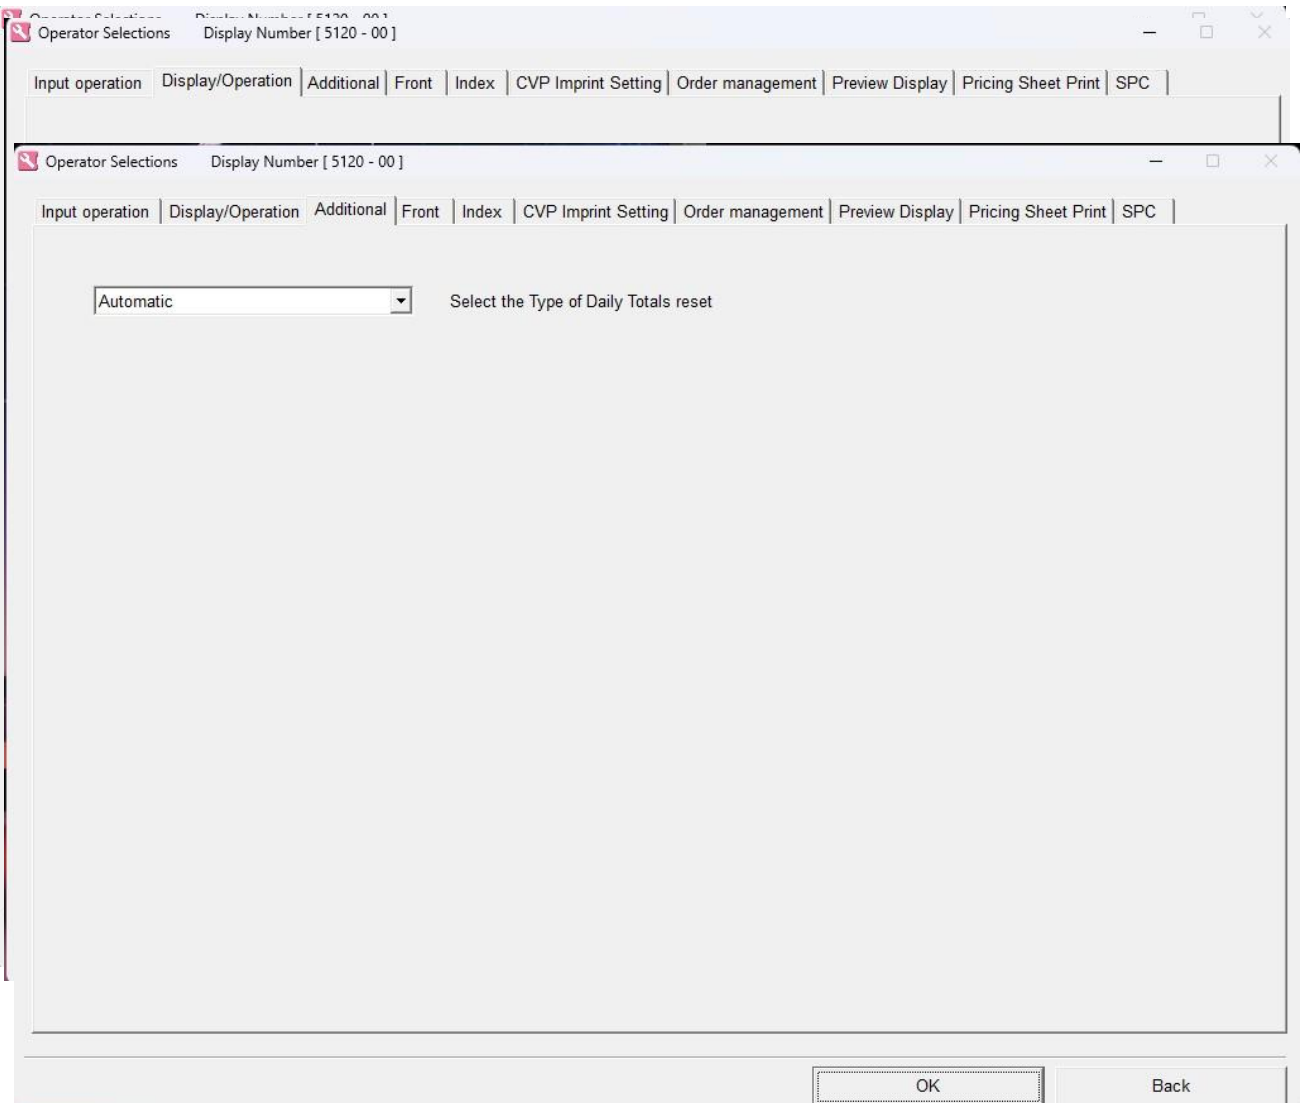

Save equal number of images in each media

Buttons: Version Information Back

Operator Selections Display Number [5120 - 00]

Input operation | Display/Operation | Additional | Front | Index | CVP Imprint Setting | Order management | Preview Display | Pricing Sheet Print | SPC