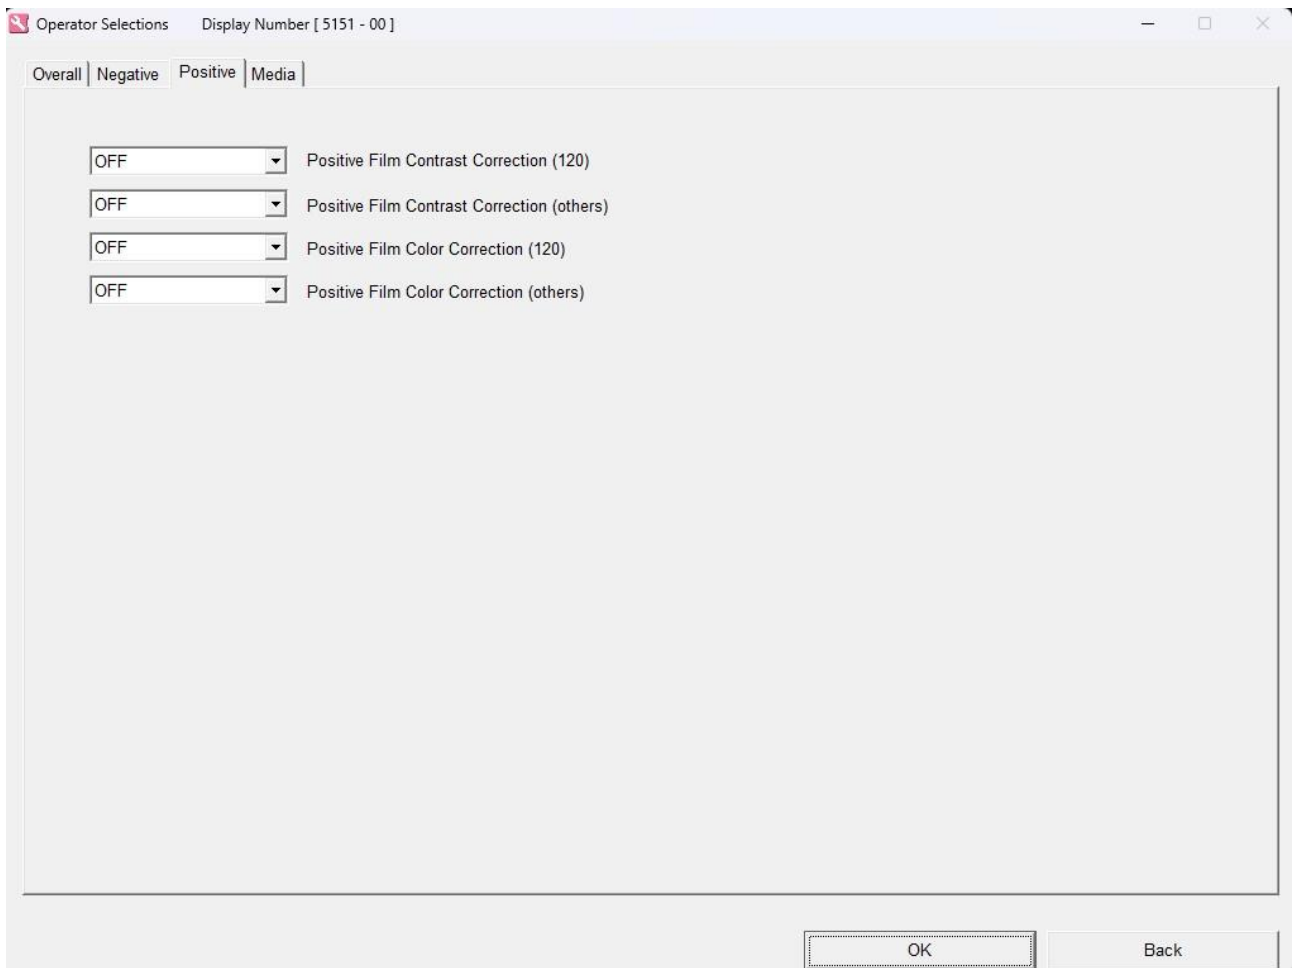

Save equal number of images in each media

Buttons: Version Information Back

Operator Selections Display Number [5120 - 00]

Input operation | Display/Operation | Additional | Front | Index | CVP Imprint Setting | Order management | Preview Display | Pricing Sheet Print | SPC