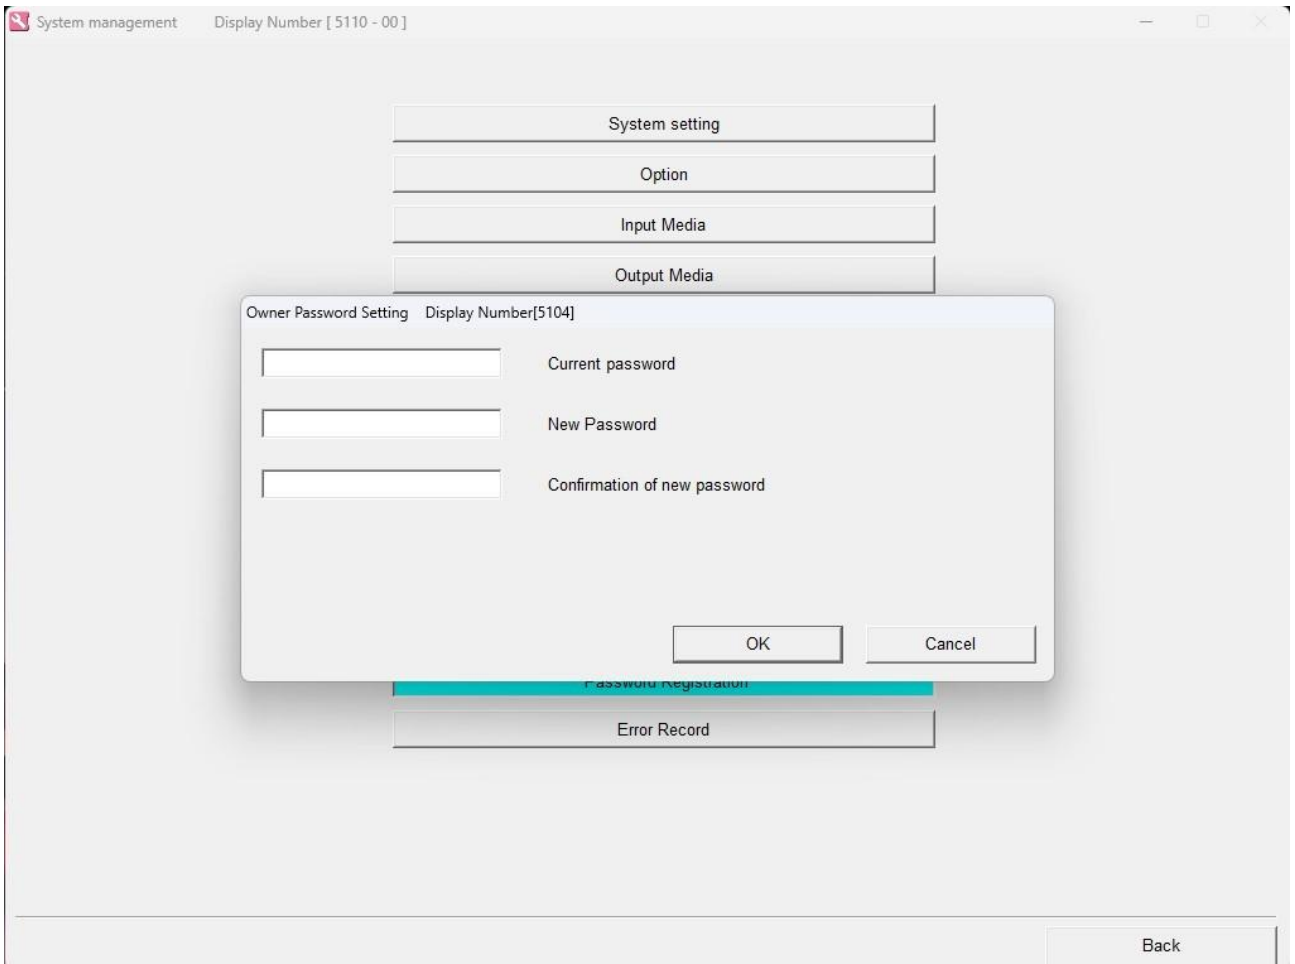

Save equal number of images in each media

Buttons: Version Information Back

Operator Selections Display Number [5120 - 00]

Input operation | Display/Operation | Additional | Front | Index | CVP Imprint Setting | Order management | Preview Display | Pricing Sheet Print | SPC