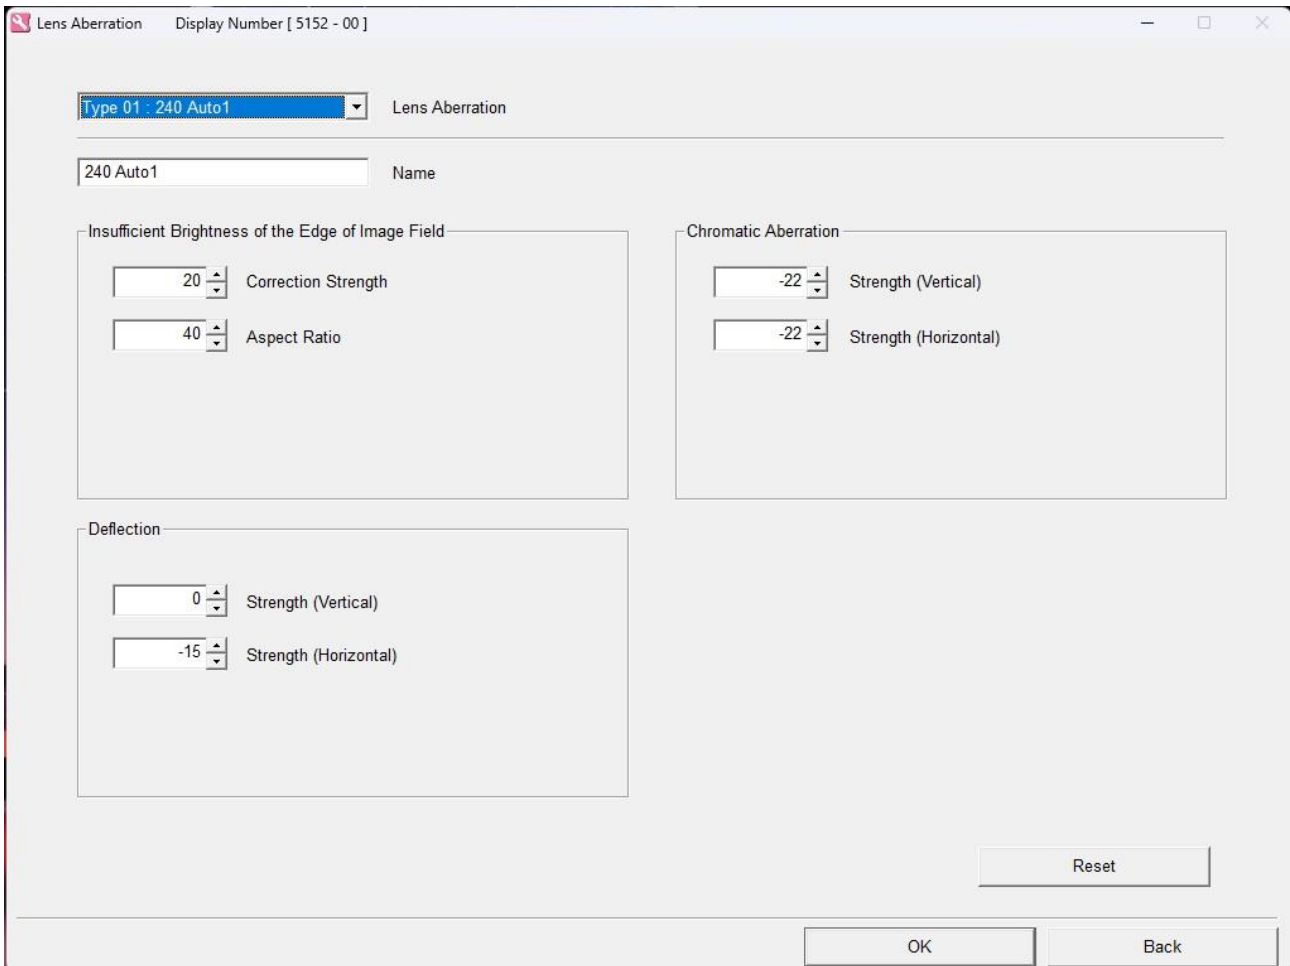

Save equal number of images in each media

Buttons: Version Information Back

Operator Selections Display Number [5120 - 00]

Input operation | Display/Operation | Additional | Front | Index | CVP Imprint Setting | Order management | Preview Display | Pricing Sheet Print | SPC