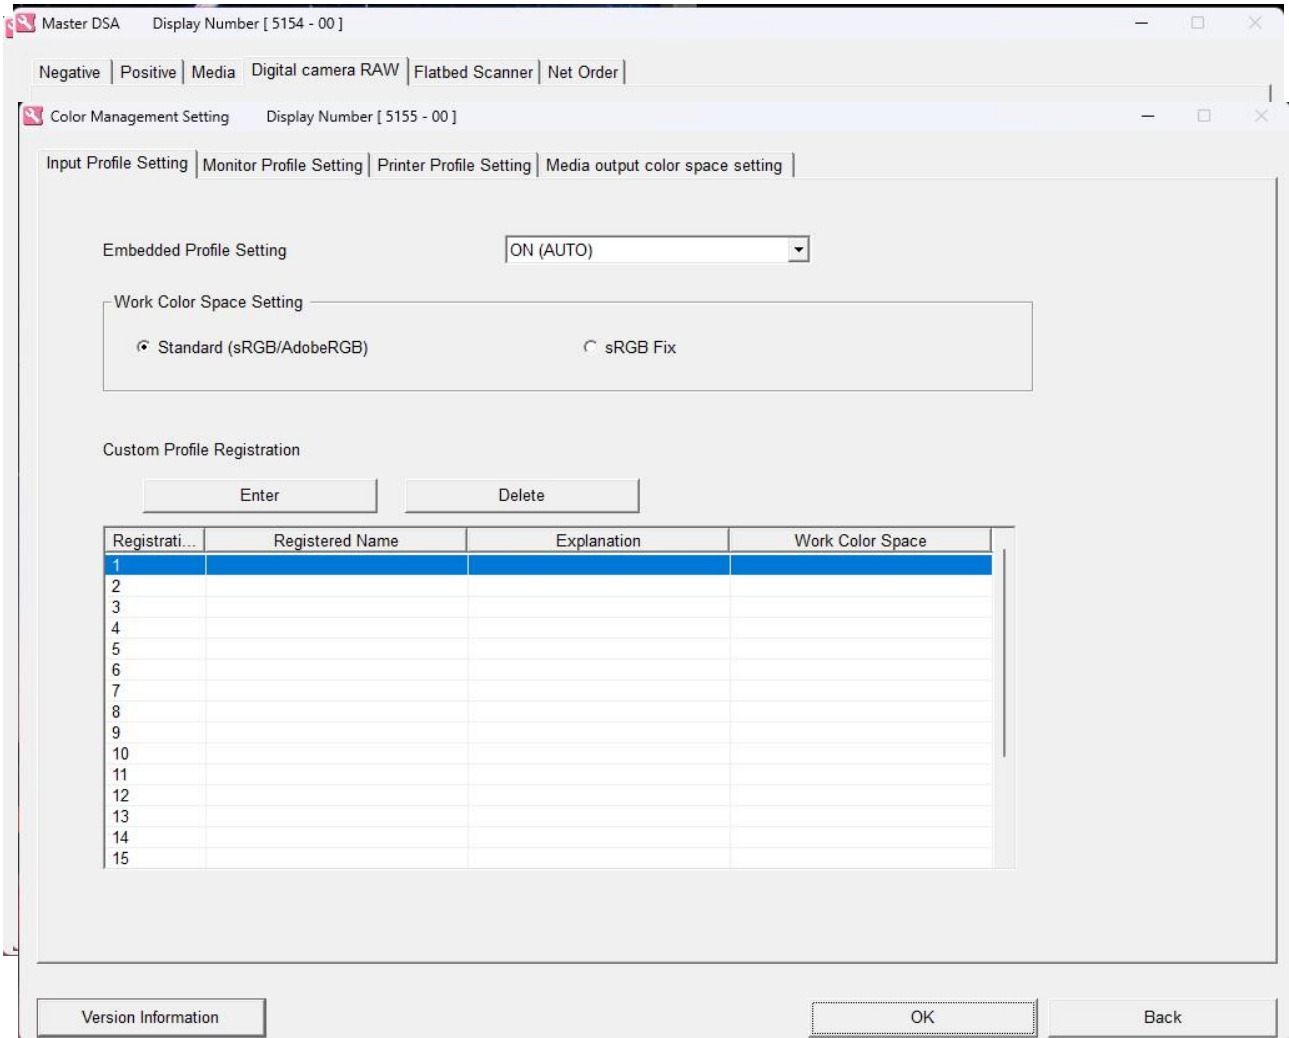

Save equal number of images in each media

Buttons: Version Information Back

Operator Selections Display Number [5120 - 00]

Input operation | Display/Operation | Additional | Front | Index | CVP Imprint Setting | Order management | Preview Display | Pricing Sheet Print | SPC