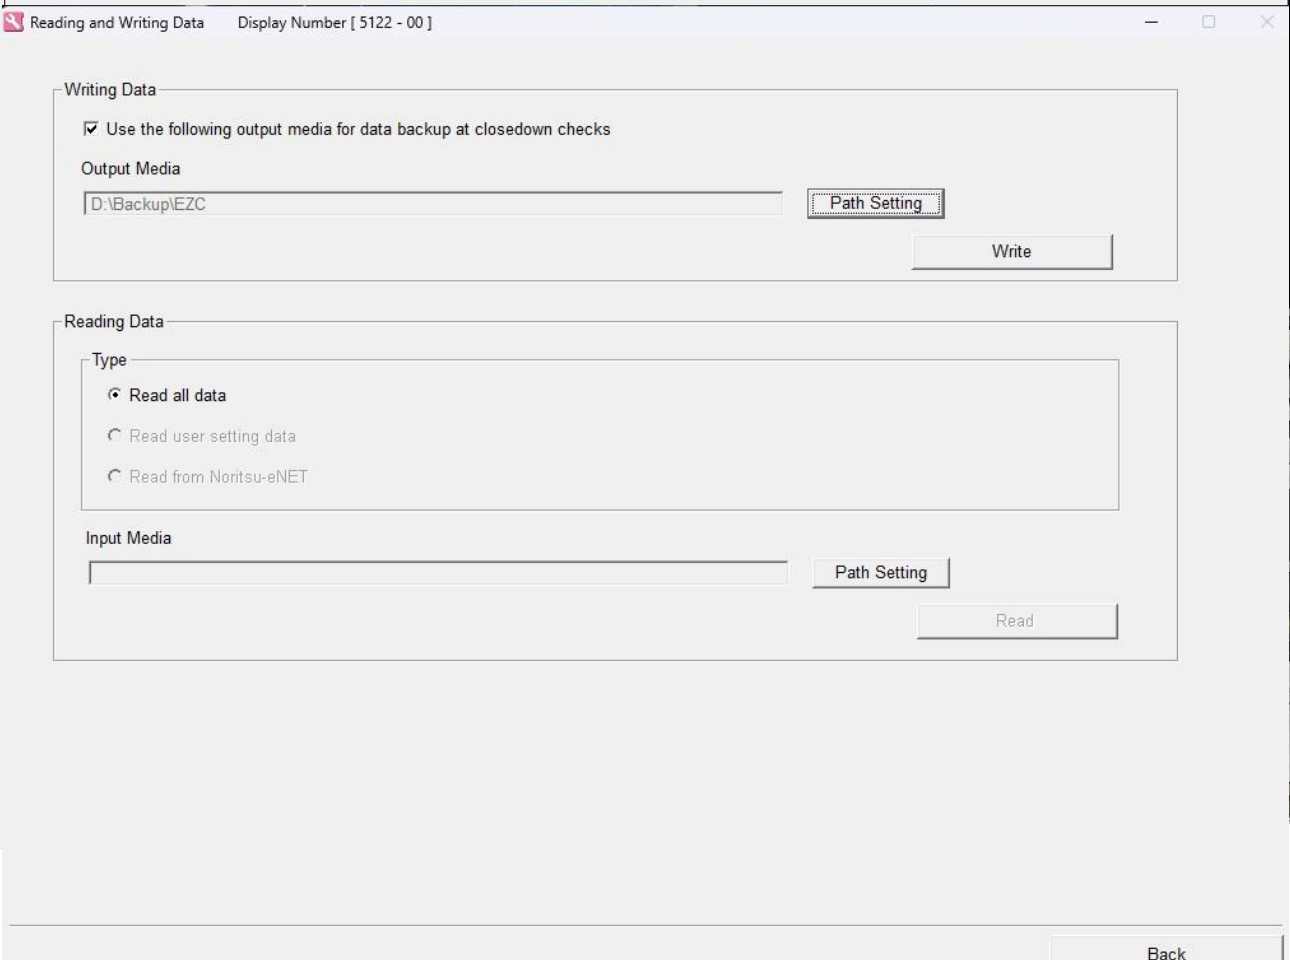

Save equal number of images in each media

Buttons: Version Information Back

Operator Selections Display Number [5120 - 00]

Input operation | Display/Operation | Additional | Front | Index | CVP Imprint Setting | Order management | Preview Display | Pricing Sheet Print | SPC