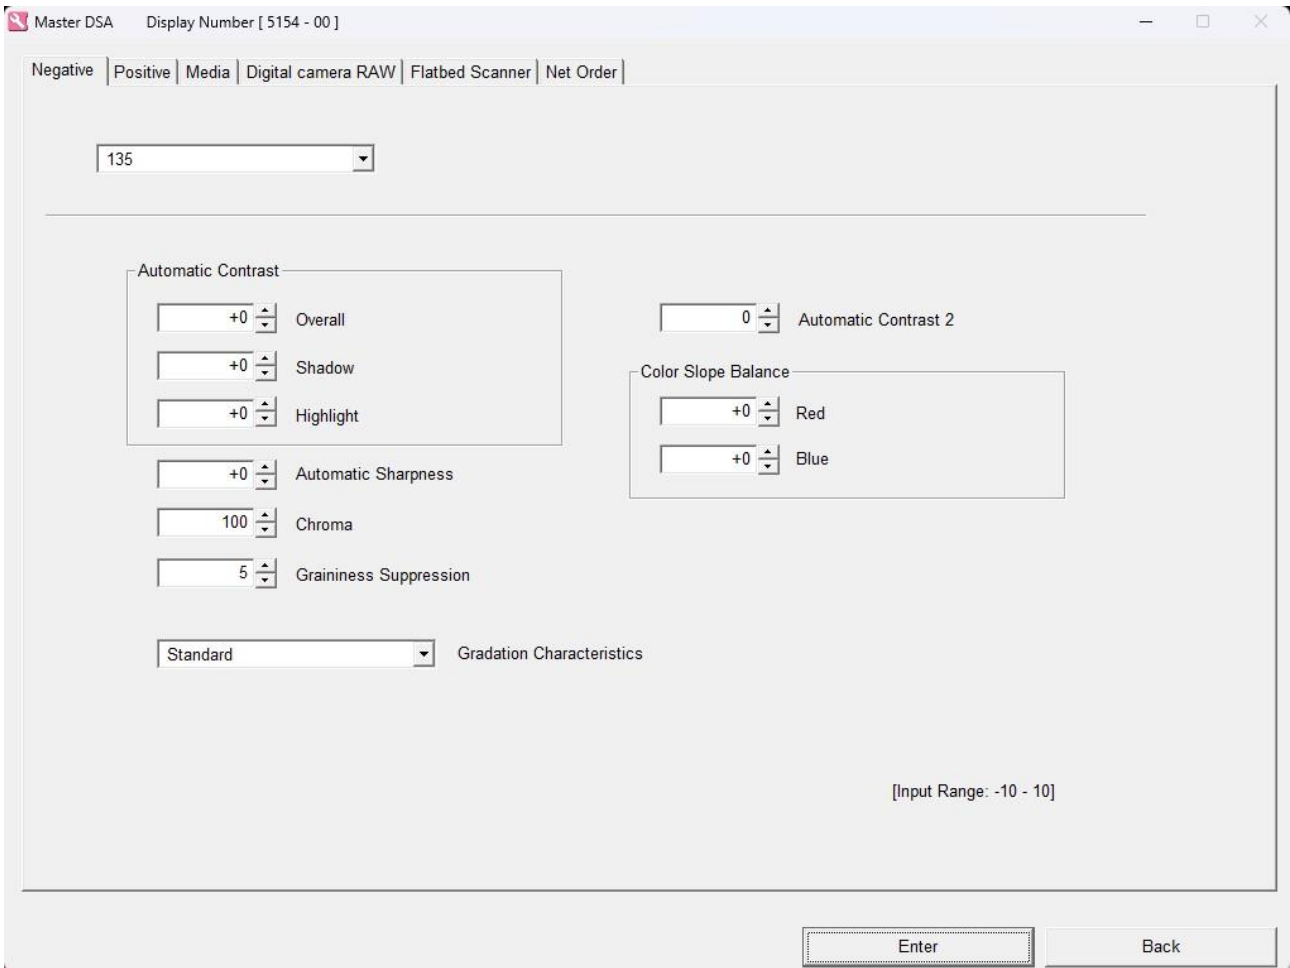

Save equal number of images in each media

Buttons: Version Information Back

Operator Selections Display Number [5120 - 00]

Input operation | Display/Operation | Additional | Front | Index | CVP Imprint Setting | Order management | Preview Display | Pricing Sheet Print | SPC