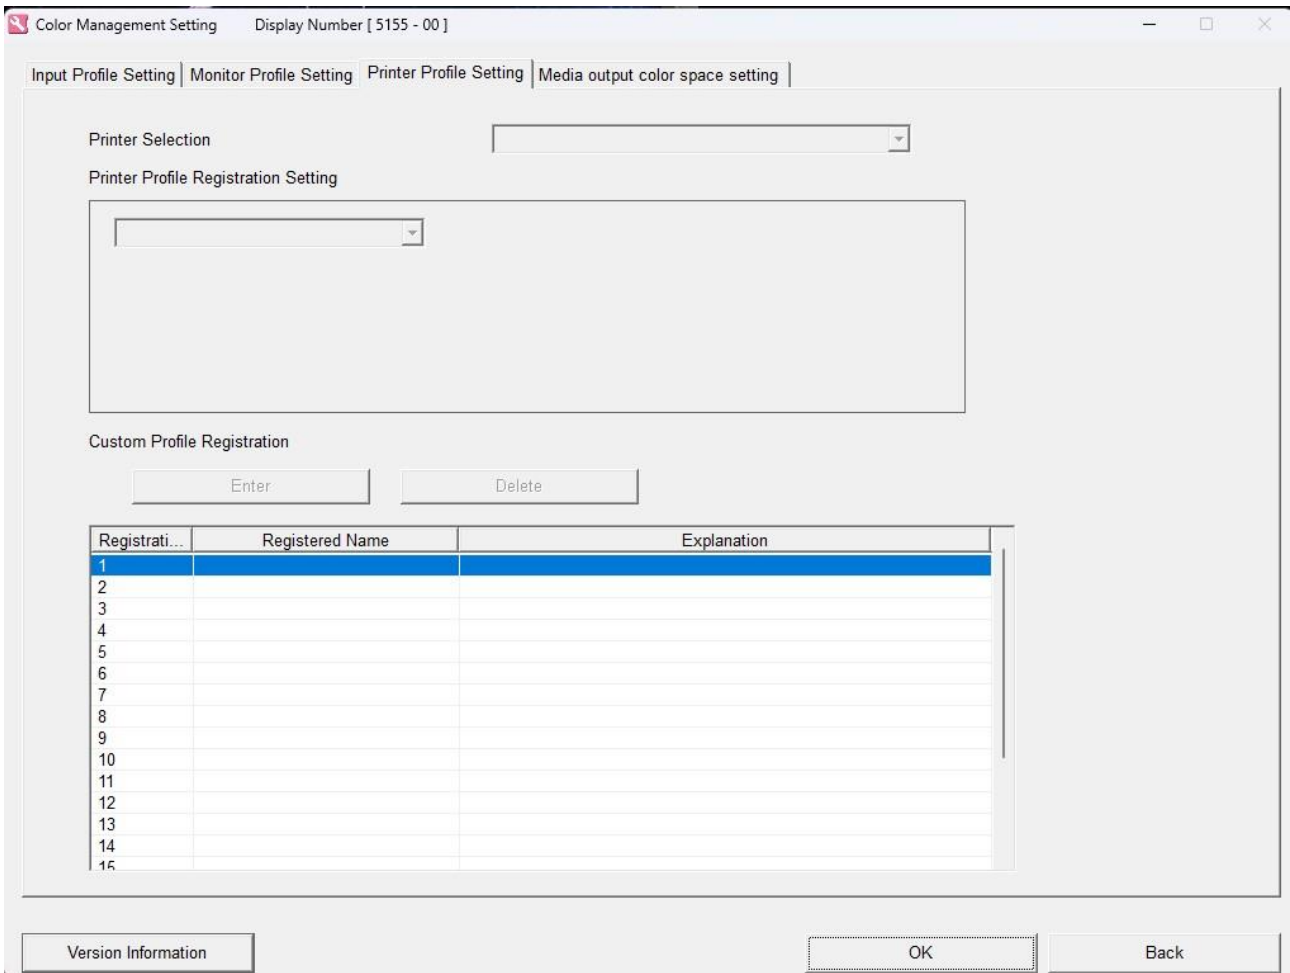

Save equal number of images in each media

Buttons: Version Information Back

Operator Selections Display Number [5120 - 00]

Input operation | Display/Operation | Additional | Front | Index | CVP Imprint Setting | Order management | Preview Display | Pricing Sheet Print | SPC