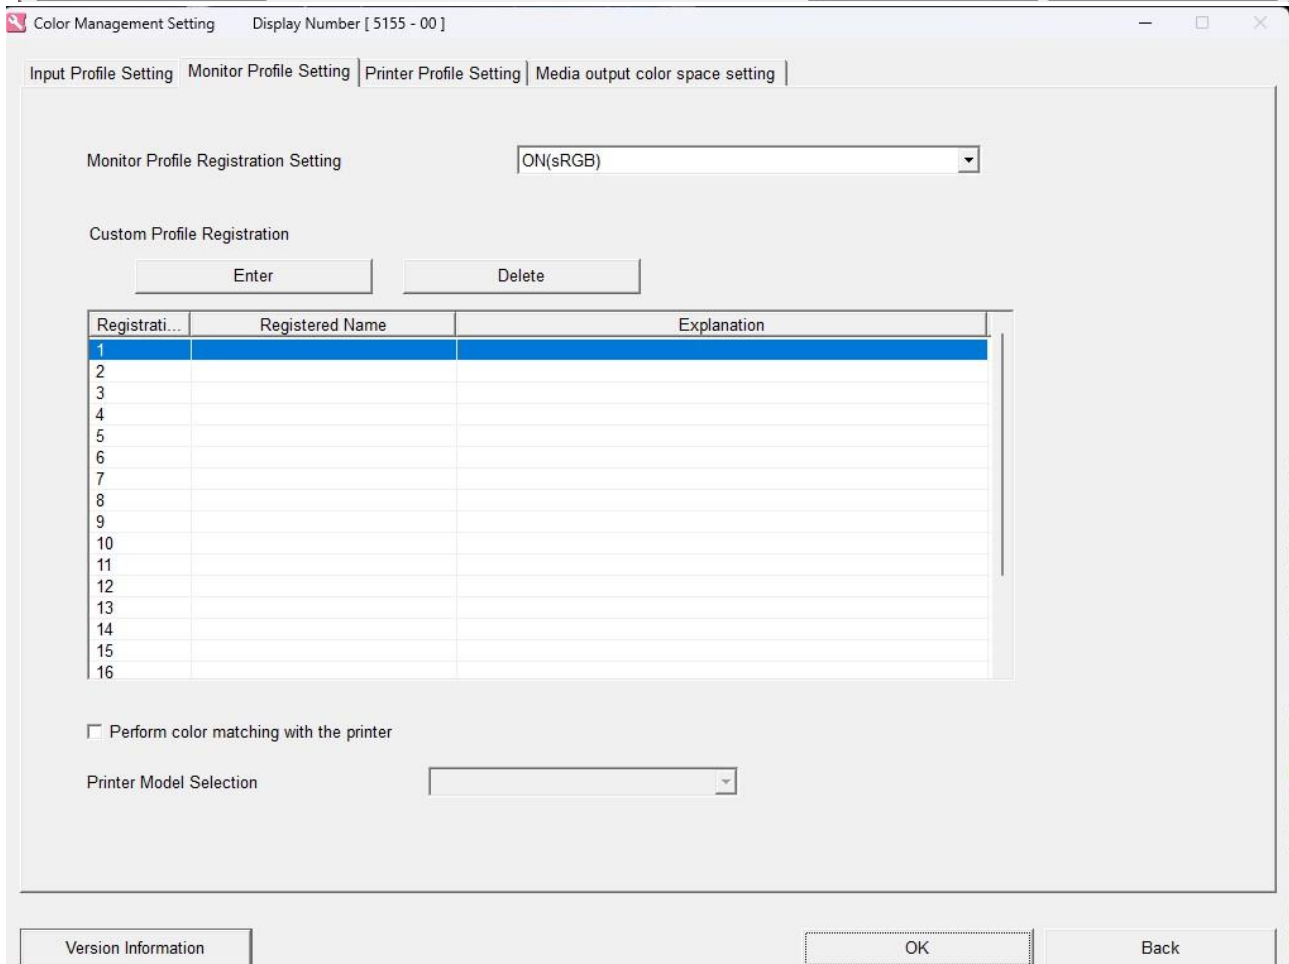

Save equal number of images in each media

Buttons: Version Information Back

Operator Selections Display Number [5120 - 00]

Input operation | Display/Operation | Additional | Front | Index | CVP Imprint Setting | Order management | Preview Display | Pricing Sheet Print | SPC