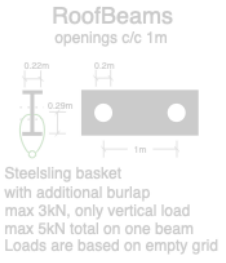

RoofBeams
 RoofGrid 48mm Pipes

- CEE PowerOutlets
- Datapatch
- Dimmers/Patch
- Cablehatch

Storage

Storage

- 75Kg CPL UDL
 - 78Kg UDL
 - 200Kg 38Kg CPL CPL
- "A" load only allowed with no "B" and "C" type load on adjacent pipes