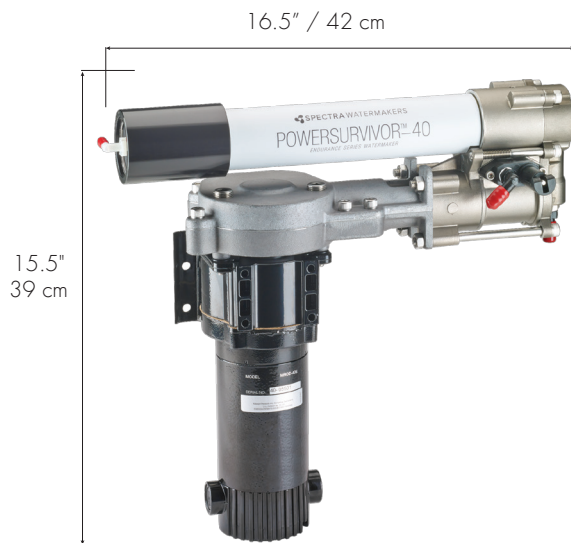

SPECTRA POWERSURVIVOR 40E WATERMAKER

PRODUCT SPECIFICATIONS

Production / Day	40 gal (151 l)
Production / Hour	1.5 gal (6 l)
Power Requirement	12v DC 4A / 24v DC 2A 32 Watts/1 gal. 8.5 Watts/1 liter
Weight	25 lbs (11 kg)
Dimensions	15.2 H x 44.5 L x 40.5 B cm 6 H x 17.5 L x 15.9 B inches
Pre Filters	2.5"x10" pleated polyester 5 micron
Controls	Analog controls
Installation Requirements	Dedicated thruhull, dry and well ventilated area not to exceed 110F/37C
Membranes	High rejection spiral wound polyamide
Motor	High efficiency brushed DC motor
Salt Rejection	98.4% (96% minimum). The desalination degree depends on factors such as water temperature and salinity.
Temperature Range	Max 110F/37C Min 36F/2C
Baseline Conditions	33,000 PPM feed water at 77F/25C
pH Range	3-11 (typical seawater pH is 8)
Chlorine Tolerance	0 PPM
Warranty	Standard warranty

FACTS

The PowerSurvivor 40E is compact and energy efficient, drawing only 4 amps to desalinate water for your yacht. It's simple construction and rugged design make the 40E easy to operate, and maintain. With its space-saving design, it can be fit in the smallest compartments. In the event of a power shortage, the 40E is **only system on the market that can convert to a hand operated system.**

FEATURES

- Simple, lightest, and most compact machine
- Runs on 4 Amps at 12 Volts DC, making 1.5 gallons (6 liters) per hour
- Rugged and reliable 316 stainless steel pump
- Easily rebuilt in the field
- Lowest amperage draw of any electric watermaker
- So small it can be fit on any vessel, even transoceanic rowboats
- Converts to hand operation in case of power shortage
- Fills the daily water requirements of up to 4 people at an operating time of 4-5 hours

SPECTRA POWERSURVIVOR 40E WATERMAKER

High Pressure Pump and Membrane
Depth 6.75" / 17 cm

Katadyn reserves the right to modify products

Katadyn Desalination LLC.

Spectra Watermakers

2220 S McDowell Blvd Ext