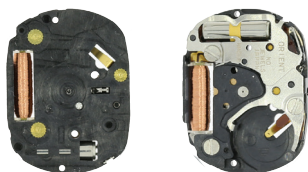

## ORM.B0500

Size "" / Size mm	6 ¾ x 8	15.10 x 17.60
Height mm	2.50	
Total height mm	3.95	
Hand-fitting	1	
Jewels	0	
Date position	-	
Hour wheel	OR4230.0003	
Stem	OR911-B05323	
Battery	364 / SR621SW	
Hands fitting Ø mm	Information not available	
Information	-	

## ORM.HM000

Size "" / Size mm	5 ½	10.80 x 13.75
Height mm	2.09	
Total height mm	3.15	
Hand-fitting	1	
Jewels	0	
Date position	-	
Hour wheel	OR4230.0040	
Stem	OR911-H25125	
Battery	317 / SR516SW	
Hands fitting Ø mm	Information not available	
Information	-	

## ORM.HT710

Size "" / Size mm	10 ½	23.30 x 21.30
Height mm	2.96	
Total height mm	4.05	
Hand-fitting	1	
Jewels	1	
Date position	D3	
Hour wheel	OR4230.0049	
Stem	OR911-HE7999	
Battery	371 / SR920SW	
Hands fitting Ø mm	Information not available	
Information	-	