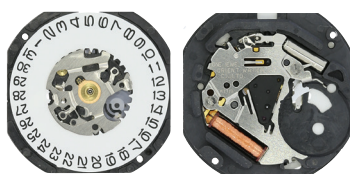

## ORM.B0500

Size "" / Size mm	6 ¾ x 8	15.10 x 17.60
Height mm	2.50	
Total height mm	3.95	
Hand-fitting	1	
Jewels	0	
Date position	-	
Hour wheel	OR4230.0003	
Stem	OR911-B05323	
Battery	364 / SR621SW	
Hands fitting Ø mm	Information not available	
Information	-	

## ORM.HM000

Size "" / Size mm	5 ½	10.80 x 13.75
Height mm	2.09	
Total height mm	3.15	
Hand-fitting	1	
Jewels	0	
Date position	-	
Hour wheel	OR4230.0040	
Stem	OR911-H25125	
Battery	317 / SR516SW	
Hands fitting Ø mm	Information not available	
Information	-	

## ORM.HT710

Size "" / Size mm	10 ½	23.30 x 21.30
Height mm	2.96	
Total height mm	4.05	
Hand-fitting	1	
Jewels	1	
Date position	D3	
Hour wheel	OR4230.0049	
Stem	OR911-HE7999	
Battery	371 / SR920SW	
Hands fitting Ø mm	Information not available	
Information	-	