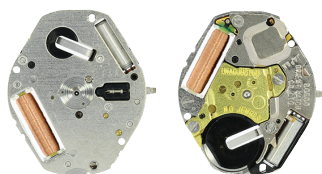

## ORM.B0500

Size "" / Size mm	6 ¾ x 8	15.10 x 17.60
Height mm	2.50	
Total height mm	3.95	
Hand-fitting	1	
Jewels	0	
Date position	-	
Hour wheel	OR4230.0003	
Stem	OR911-B05323	
Battery	364 / SR621SW	
Hands fitting Ø mm	Information not available	
Information	-	

## ORM.HM000

Size "" / Size mm	5 ½	10.80 x 13.75
Height mm	2.09	
Total height mm	3.15	
Hand-fitting	1	
Jewels	0	
Date position	-	
Hour wheel	OR4230.0040	
Stem	OR911-H25125	
Battery	317 / SR516SW	
Hands fitting Ø mm	Information not available	
Information	-	

## ORM.HT710

Size "" / Size mm	10 ½	23.30 x 21.30
Height mm	2.96	
Total height mm	4.05	
Hand-fitting	1	
Jewels	1	
Date position	D3	
Hour wheel	OR4230.0049	
Stem	OR911-HE7999	
Battery	371 / SR920SW	
Hands fitting Ø mm	Information not available	
Information	-	