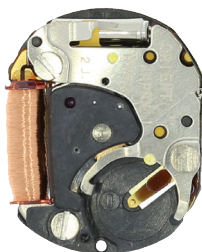

## ORM.B0500

Size "" / Size mm	6 ¾ x 8	15.10 x 17.60
Height mm	2.50	
Total height mm	3.95	
Hand-fitting	1	
Jewels	0	
Date position	-	
Hour wheel	OR4230.0003	
Stem	OR911-B05323	
Battery	364 / SR621SW	
Hands fitting Ø mm	Information not available	
Information	-	

## ORM.HM000

Size "" / Size mm	5 ½	10.80 x 13.75
Height mm	2.09	
Total height mm	3.15	
Hand-fitting	1	
Jewels	0	
Date position	-	
Hour wheel	OR4230.0040	
Stem	OR911-H25125	
Battery	317 / SR516SW	
Hands fitting Ø mm	Information not available	
Information	-	

## ORM.HT710

Size "" / Size mm	10 ½	23.30 x 21.30
Height mm	2.96	
Total height mm	4.05	
Hand-fitting	1	
Jewels	1	
Date position	D3	
Hour wheel	OR4230.0049	
Stem	OR911-HE7999	
Battery	371 / SR920SW	
Hands fitting Ø mm	Information not available	
Information	-	