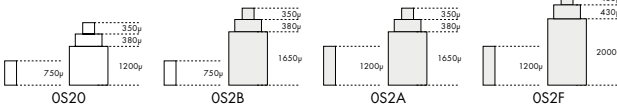

OS20

OS2B

OS2A

OS2F

New