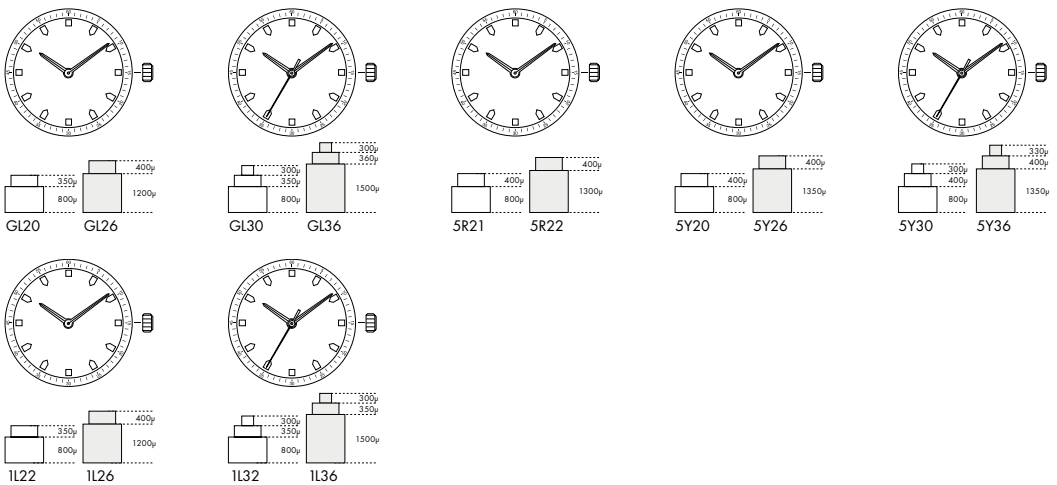

MIYOTA

HIGH HAND SERIES

BASIC

SLIM / SMALL

6P SERIES

JS SERIES

JS05/JS06

JS15/JS16