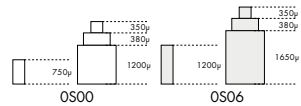

JS SERIES

OS SERIES

New

New

FS SERIES