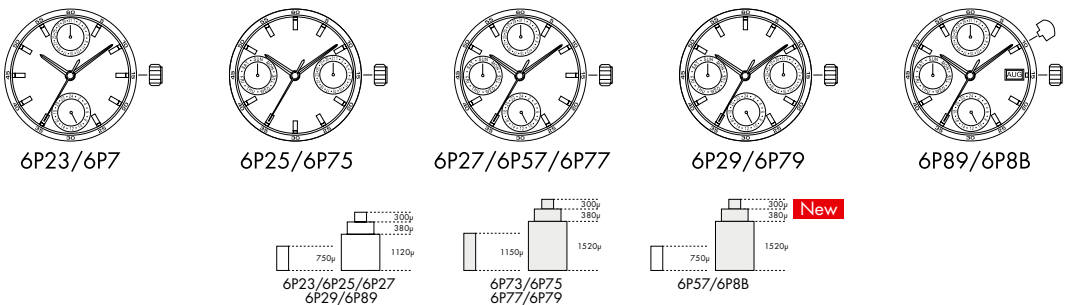

HIGH HAND SERIES

BASIC

SLIM / SMALL

6P SERIES