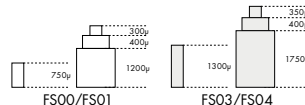

FS00/FS01

FS03/FS04