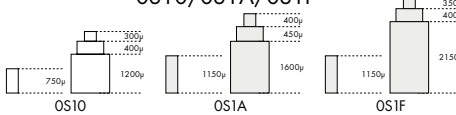

OS10

OS1F

New