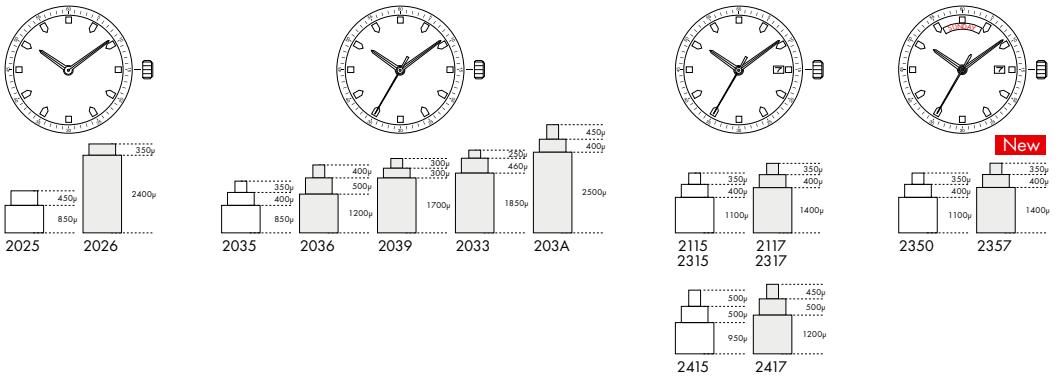

HIGH HAND SERIES

BASIC