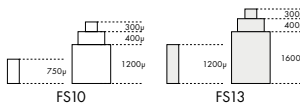

JS SERIES

OS SERIES

New

New

FS SERIES

FS10

FS13