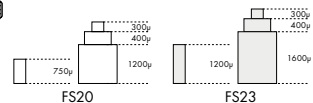

JS SERIES

OS SERIES

New

New

FS SERIES

FS20

FS23