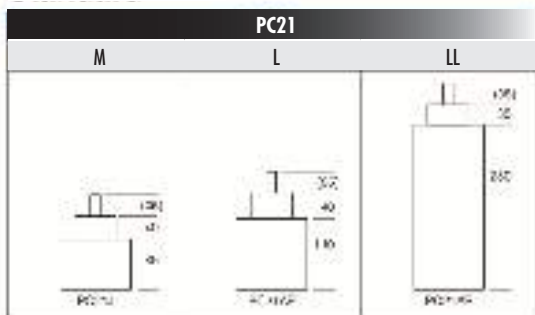

Standard

PC21は標準的な
PC21REV.1と互換性あり