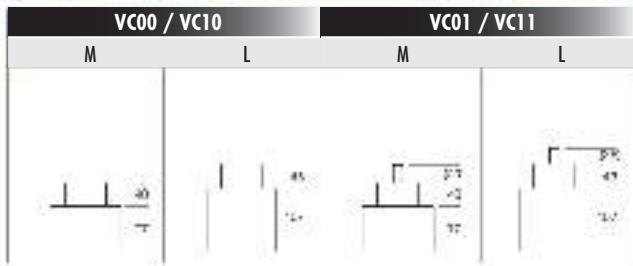

HIGH HAND SERIES

Dual Time

Multi-eye / Retrograde

Slim

Standard

PC21は標準的な
PC21REV.1と互換性あり