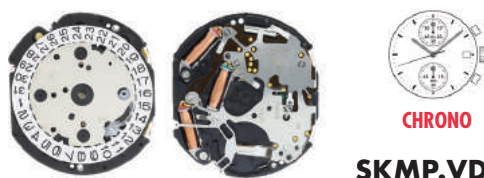

SKMP.VD51

Size "" / Size mm	12 3/4	29.50 x 26.00
Height mm	4.57	
Total height mm	6.93	
Hand-fitting	M	
Jewels	0	
Date position	D3	
Hour wheel	S0271407	
Stem	SK0405.VX12E	
Battery	371 / SR920SW	
Hands fitting Ø mm	110/65/21/21/21	
Information	60 Min at 6, Small Sec at 12