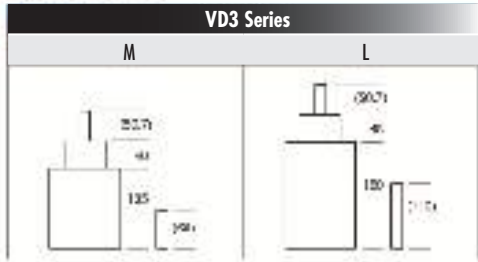

HIGH HAND SERIES

Dual Time