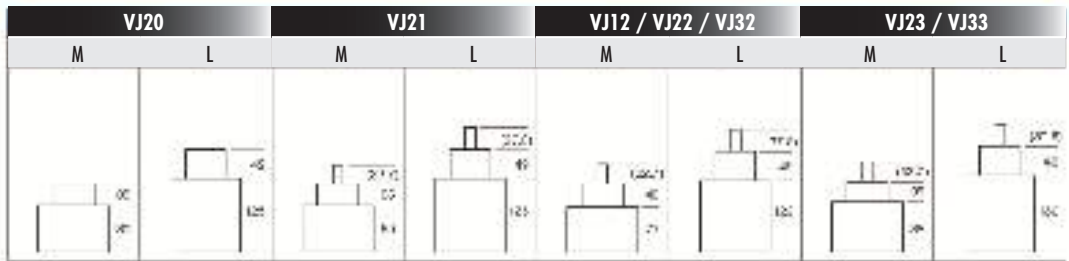

HIGH HAND SERIES

Dual Time

Multi-eye / Retrograde

Slim

Standard

PC21は標準的な
PC21REV.1と互換性あり