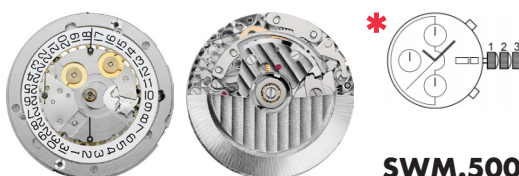

SWM.200-1

Size ''' / Size mm	11 ½	26.00
Height mm	4.60	
Total height mm	6.56	
Hand-fitting	2	
Jewels	26	
Date position	D3	
Hour wheel	A0255.2.200-1	
Stem	A0401.200-1	
Battery	-	
Hands fitting Ø mm	150/90/25	
Information	Automatic (Compatible with ETA 2824-2)	

SWM.210-1

Size ''' / Size mm	11 ½	25.60
Height mm	3.35	
Total height mm	5.09	
Hand-fitting	2	
Jewels	19	
Date position	-	
Hour wheel	A0255.2.200-1	
Stem	A0401.200-1	
Battery	-	
Hands fitting Ø mm	150/90/70	
Information	Mechanical / Manual	

SWM.300-1

Size ''' / Size mm	11 ½	26.20
Height mm	3.60	
Total height mm	8.31	
Hand-fitting	1	
Jewels	25	
Date position	D3	
Hour wheel	A0255.1.300	
Stem	A0401.300	
Battery	-	
Hands fitting Ø mm	150/90/25	
Information	Automatic (Compatible with ETA 2892-A2)	

SWM.220-1

Size ''' / Size mm	11 ½	26.00
Height mm	5.05	
Total height mm	7.05	
Hand-fitting	4	
Jewels	26	
Date position	D3D3 (day/date)	
Hour wheel	A0255.4.220-1	
Stem	A0401.200-1	
Battery	-	
Hands fitting Ø mm	150/90/25	
Information	Automatic (Compatible with ETA 2836-2)	