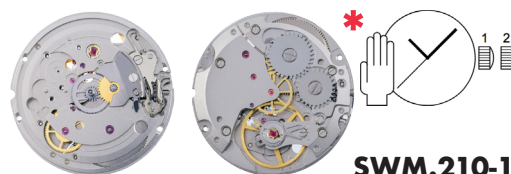

SWM.200-1

Size ''' / Size mm	11 ½	26.00
Height mm	4.60	
Total height mm	6.56	
Hand-fitting	2	
Jewels	26	
Date position	D3	
Hour wheel	A0255.2.200-1	
Stem	A0401.200-1	
Battery	-	
Hands fitting Ø mm	150/90/25	
Information	Automatic (Compatible with ETA 2824-2)	

SWM.260-1

Size ''' / Size mm	11 ½	26.00
Height mm	5.60	
Total height mm	6.65	
Hand-fitting	7	
Jewels	31	
Date position	D3	
Hour wheel	A0255.7.200-1	
Stem	A0401.200-1	
Battery	-	
Hands fitting Ø mm	150/90/20	
Information	Small Sec, Automatic	

SWM.210-1

Size ''' / Size mm	11 ½	25.60
Height mm	3.35	
Total height mm	5.09	
Hand-fitting	2	
Jewels	19	
Date position	-	
Hour wheel	A0255.2.200-1	
Stem	A0401.200-1	
Battery	-	
Hands fitting Ø mm	150/90/70	
Information	Mechanical / Manual	

**SWM.1000-1**

Size''' / Size mm	9"	20
Height mm	3.90	
Total height mm	5.35	
Hand-fitting	1	
Jewels	18	
Date position	D3	
Hour wheel	A0255.1.1000-1	
Stem	A0401.1000-1	
Battery	-	
Hands fitting Ø mm	200/120/70	
Information	-	