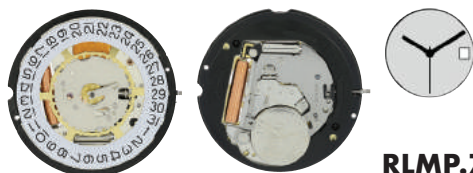

RLMP.715

Size "" / Size mm	11 ½	26.20
Height mm	2.50	
Total height mm	3.90	
Hand-fitting	1	
Jewels	1	
Date position	D3	
Hour wheel	RL3301.142	
Stem	RL3000.155	
Battery	371 / SR920SW	
Hands fitting Ø mm	120/70/20	
Information	-