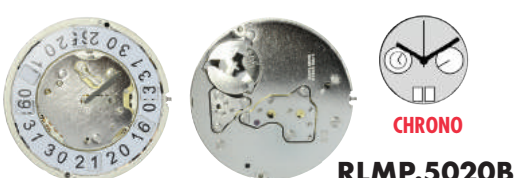

RLMP.1069

Size "" / Size mm	6 ¾ x 8	15.30 x 18.20
Height mm	2.30	
Total height mm	3.88	
Hand-fitting	1	
Jewels	2	
Date position	-	
Hour wheel	RL3301.220.R	
Stem	RL3000.160	
Battery	321 / SR616SW	
Hands fitting Ø mm	120/70/20	
Information	Small Sec	

RLMP.1069.0

Total height mm	3.68
Hand-fitting	0
Hour wheel	RL3301.285

RLMP.1069.2

Total height mm	3.98
Hand-fitting	2
Hour wheel	RL3301.224

RLMP.4120B

Size "" / Size mm	12 ½	28.60
Height mm	4.40	
Total height mm	6.95	
Hand-fitting	2	
Jewels	3	
Date position	BD6 (big date)	
Hour wheel	RL3301.243	
Stem	RL3000.177	
Battery	395 / SR927SW	
Hands fitting Ø mm	150/90/80/40/25	
Information	Small Sec at 3, Alarm at 9	

RLMP.4210B

Size "" / Size mm	12 ½	28.60
Height mm	4.40	
Total height mm	6.90	
Hand-fitting	2	
Jewels	4	
Date position	BD12 (big date)	
Hour wheel	RL3301.243	
Stem	RL3000.177	
Battery	395 / SR927SW	
Hands fitting Ø mm	150/90/80/40/25	
Information	Dual Time at 6	

RLMP.5020B

Size "" / Size mm	12 ½	28.60
Height mm	4.40	
Total height mm	6.90	
Hand-fitting	2	
Jewels	5	
Date position	BD6 (big date)	
Hour wheel	RL3301.242	
Stem	RL3000.177	
Battery	395 / SR927SW	
Hands fitting Ø mm	150/90/80/40/25/20	
Information	Small Sec at 3, 30 Min and 12 Hrs at 9	