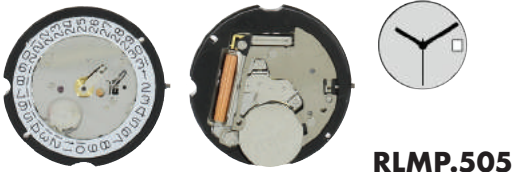

RLMF.5030D/6

Date position	D6
---------------	----

RLMF.5040B

Size "" / Size mm	12 ½	28.60
Height mm	4.40	
Total height mm	6.65	
Hand-fitting	1	
Jewels	6	
Date position	BD12 (big date)	
Hour wheel	RL3301.241	
Stem	RL3000.177	
Battery	395 / SR927SW	
Hands fitting Ø mm	150/90/25/20/20/20	
Information	Small Sec at 3, 1/10 Sec at 6, 30 Min at 9	

RLMF.5040D

Size "" / Size mm	12 ½	28.60
Height mm	4.40	
Total height mm	6.65	
Hand-fitting	1	
Jewels	6	
Date position	D4	
Hour wheel	RL3301.241	
Stem	RL3000.177	
Battery	395 / SR927SW	
Hands fitting Ø mm	150/90/25/20/20/20	
Information	Small Sec at 3, 1/10 Sec at 6, 30 Min at 9	