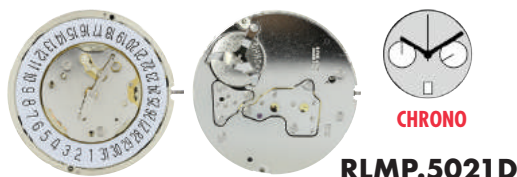

RLMP.1069

Size "" / Size mm	6 ¾ x 8	15.30 x 18.20
Height mm	2.30	
Total height mm	3.88	
Hand-fitting	1	
Jewels	2	
Date position	-	
Hour wheel	RL3301.220.R	
Stem	RL3000.160	
Battery	321 / SR616SW	
Hands fitting Ø mm	120/70/20	
Information	Small Sec	

RLMP.1069.0

Total height mm	3.68
Hand-fitting	0
Hour wheel	RL3301.285

RLMP.1069.2

Total height mm	3.98
Hand-fitting	2
Hour wheel	RL3301.224

RLMP.4120B

Size "" / Size mm	12 ½	28.60
Height mm	4.40	
Total height mm	6.95	
Hand-fitting	2	
Jewels	3	
Date position	BD6 (big date)	
Hour wheel	RL3301.243	
Stem	RL3000.177	
Battery	395 / SR927SW	
Hands fitting Ø mm	150/90/80/40/25	
Information	Small Sec at 3, Alarm at 9	

RLMP.4210B

Size "" / Size mm	12 ½	28.60
Height mm	4.40	
Total height mm	6.90	
Hand-fitting	2	
Jewels	4	
Date position	BD12 (big date)	
Hour wheel	RL3301.243	
Stem	RL3000.177	
Battery	395 / SR927SW	
Hands fitting Ø mm	150/90/80/40/25	
Information	Dual Time at 6	

RLMP.5020B

Size "" / Size mm	12 ½	28.60
Height mm	4.40	
Total height mm	6.90	
Hand-fitting	2	
Jewels	5	
Date position	BD6 (big date)	
Hour wheel	RL3301.242	
Stem	RL3000.177	
Battery	395 / SR927SW	
Hands fitting Ø mm	150/90/80/40/25/20	
Information	Small Sec at 3, 30 Min and 12 Hrs at 9	