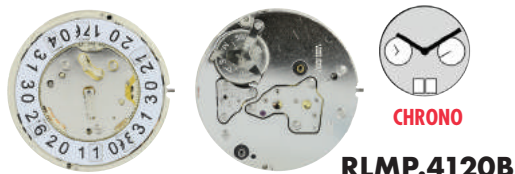

RLMP.1064

Size "" / Size mm	6 ¾ x 8	15.30 x 18.20
Height mm	1.90	
Total height mm	3.05	
Hand-fitting	1	
Jewels	2	
Date position	-	
Hour wheel	RL3301.234	
Stem	RL3000.160	
Battery	321 / SR616SW	
Hands fitting Ø mm	120/70/20	
Information	Small Sec	

RLMP.1069

Size "" / Size mm	6 ¾ x 8	15.30 x 18.20
Height mm	2.30	
Total height mm	3.88	
Hand-fitting	1	
Jewels	2	
Date position	-	
Hour wheel	RL3301.220.R	
Stem	RL3000.160	
Battery	321 / SR616SW	
Hands fitting Ø mm	120/70/20	
Information	Small Sec	

RLMP.1069.0

Total height mm	3.68
Hand-fitting	0
Hour wheel	RL3301.285

RLMP.1069.2

Total height mm	3.98
Hand-fitting	2
Hour wheel	RL3301.224

RLMP.4120B

Size "" / Size mm	12 ½	28.60
Height mm	4.40	
Total height mm	6.95	
Hand-fitting	2	
Jewels	3	
Date position	BD6 (big date)	
Hour wheel	RL3301.243	
Stem	RL3000.177	
Battery	395 / SR927SW	
Hands fitting Ø mm	150/90/80/40/25	
Information	Small Sec at 3, Alarm at 9	

RLMP.4210B

Size "" / Size mm	12 ½	28.60
Height mm	4.40	
Total height mm	6.90	
Hand-fitting	2	
Jewels	4	
Date position	BD12 (big date)	
Hour wheel	RL3301.243	
Stem	RL3000.177	
Battery	395 / SR927SW	
Hands fitting Ø mm	150/90/80/40/25	
Information	Dual Time at 6	