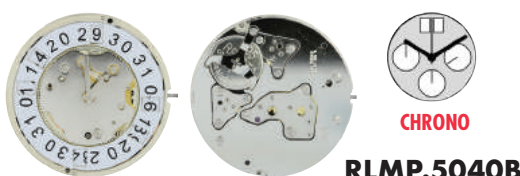

RLMF.5021D

Size "" / Size mm	12 ½	28.60
Height mm	4.40	
Total height mm	6.75	
Hand-fitting	1	
Jewels	5	
Date position	D6	
Hour wheel	RL3301.241	
Stem	RL3000.177	
Battery	395 / SR927SW	
Hands fitting Ø mm	150/90/25/20/20	
Information	Small Sec at 3, 30 Min at 9	

RLMF.503

Size "" / Size mm	10 ½	23.90
Height mm	3.00	
Total height mm	4.46	
Hand-fitting	1	
Jewels	1	
Date position	-	
Hour wheel	RL3301.229	
Stem	RL3000.164	
Battery	371 / SR920SW	
Hands fitting Ø mm	120/70/20	
Information	-	

RLMF.5030D

Size "" / Size mm	12 ½	28.60
Height mm	4.40	
Total height mm	6.75	
Hand-fitting	1	
Jewels	6	
Date position	D4	
Hour wheel	RL3301.241	
Stem	RL3000.177	
Battery	395 / SR927SW	
Hands fitting Ø mm	150/90/25/20/20/20	
Information	Small Sec at 3, 12 Hrs at 6, 30 Min at 9	

RLMF.5030D/6

Date position	D6
---------------	----

RLMF.5040B

Size "" / Size mm	12 ½	28.60
Height mm	4.40	
Total height mm	6.65	
Hand-fitting	1	
Jewels	6	
Date position	BD12 (big date)	
Hour wheel	RL3301.241	
Stem	RL3000.177	
Battery	395 / SR927SW	
Hands fitting Ø mm	150/90/25/20/20/20	
Information	Small Sec at 3, 1/10 Sec at 6, 30 Min at 9	