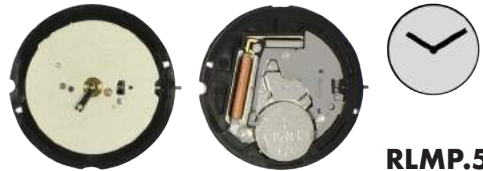

RLMP.512

Size ''' / Size mm	11 ½	26.20
Height mm	3	
Total height mm	4.12	
Hand-fitting	1	
Jewels	1	
Date position	-	
Hour wheel	R3301.229	
Stem	RL3000.163	
Battery	371 / SR920SW	
Hands fitting Ø mm	120/70	
Information	-