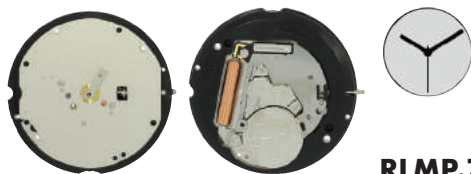

RLMP.713

Size "" / Size mm	11 ½	26.20
Height mm	2.50	
Total height mm	3.97	
Hand-fitting	1	
Jewels	1	
Date position	-	
Hour wheel	RL3301.134	
Stem	RL3000.155	
Battery	371 / SR920SW	
Hands fitting Ø mm	120/70/20	
Information	-