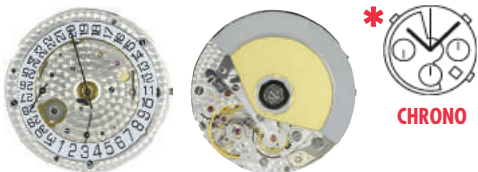

ETAMP.6497-1

Size "" / Size mm	16 ½	36.60
Height mm	4.50	
Total height mm	6.04	
Hand-fitting	1	
Jewels	17	
Date position	-	
Hour wheel	ETA134015	
Stem	ETA134358	
Battery	-	
Hands holes Ø mm	200/115/27	
Information	Lépine, Small Sec at 6, Mechanical, 18'000 A/h	

ETAMP.6498-1

Size "" / Size mm	16 ½	36.60
Height mm	4.50	
Total height mm	6.04	
Hand-fitting	1	
Jewels	17	
Date position	-	
Hour wheel	ETA134015	
Stem	ETA134359	
Battery	-	
Hands holes Ø mm	200/115/27	
Information	Savonette, Small Sec at 6, Manual, Mechanical, 18'000 A/h	

Size "" / Size mm	13 ¼	30.00
Height mm	7.90	
Total height mm	Not available	
Hand-fitting	1	
Jewels	25	
Date position	-	
Hour wheel	ETA105506	
Stem	ETA400583	
Battery	-	
Hands holes Ø mm	250/200/120/25/18	
Information	12 Hrs + Moon Phase at 6, Sec + 24 Hrs at 9, Day + Month + 30 Min at 12, Date by Centre Hand	

ETAMP.7001

Size "" / Size mm	10 ½	23.90
Height mm	2.50	
Total height mm	3.74	
Hand-fitting	2	
Jewels	17	
Date position	-	
Hour wheel	ETA085061	
Stem	ETA0401.7001	
Battery	-	
Hands holes Ø mm	130/80/17	
Information	Small Sec at 6	