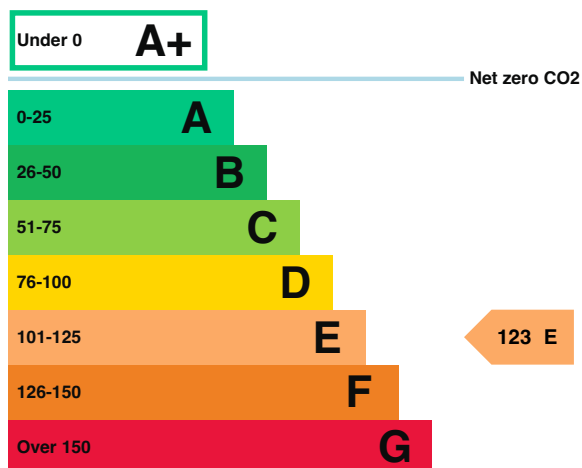

Energy performance certificate (EPC)

12 Tower Street LUDLOW SY8 1RL	Energy rating	Valid until: 27 August 2034
	E	Certificate number: 3474-0473-9710-1378-4587

Property type Retail/Financial and Professional Services

Total floor area 66 square metres

Rules on letting this property

Properties can be let if they have an energy rating from A+ to E.

Energy rating and score

This property's energy rating is E.

Properties get a rating from A+ (best) to G (worst) and a score.

The better the rating and score, the lower your property's carbon emissions are likely to be.

How this property compares to others

Properties similar to this one could have ratings:

If newly built

13 A

If typical of the existing stock