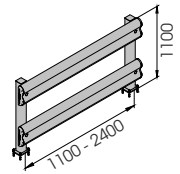

# BFLEX.FRONT/2

INCLUDED

S12 x 150  
GALVANISED STEEL

**BFLEX.FRONT/2 1100x1100**  
**BFLEX.FRONT/2 2400x1100**

Length 1.100 / 2.400 mm  
Packing unpacked on pallet  
Colour M

Equipped with accessories

**BFLEX.FRONT/2 2000x1100**  
**MODULAR**