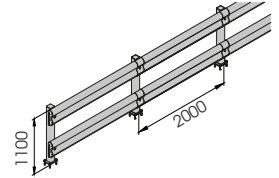

BFLEX.FRONT/2 2000x1100
MODULAR

Packing unpacked on pallet
Colour M