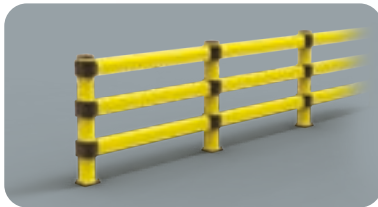

# LINK 150/3

DIFFERENT SIZES ON REQUEST

M12 GALVANISED STEEL

LINK 150/3

Packing **unpacked on pallet**  
Colour **B M**

Equipped with accessories

LINK 150/3 CORNER

Packing **unpacked on pallet**  
Colour **B M**

External Corners available

Equipped with accessories