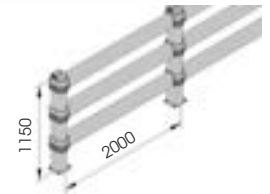

# LINK 150/3

DIFFERENT SIZES ON REQUEST

M12 GALVANISED STEEL

LINK 150/3

Packing **unpacked on pallet**  
Colour **B M**

Equipped with accessories

LINK 150/3 CORNER

Packing **unpacked on pallet**  
Colour **B M**