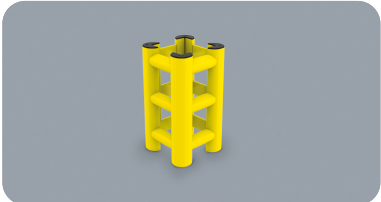

HUG TOWER

DIFFERENT SIZED AND HEIGHT ON REQUEST

COMPACT

NO HOLES ON THE FLOOR AND COLUMN!

CHOOSE THE HEIGHT YOU NEED!

HUG TOWER

Packing Colour **to be defined**
Colour **M**

Equipped with accessories