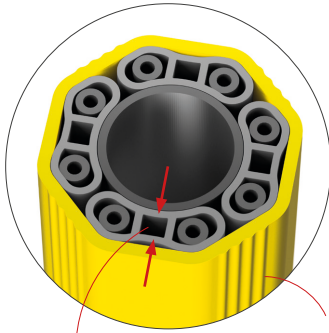

## GRD 200

**FLEXIBLE**

**NEW ANTISHOCK BUMPER**

**INCLUDED**

**FAST AND EASY TO INSTALL**

**S16 GALVANISED STEEL**

**GRD 200 1200 2000**

Packing Colour **unpacked on pallet**  
**M**