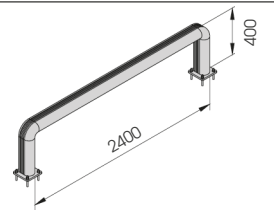

Rack end Barriers

FENCE 90

DIFFERENT
SIZES ON
REQUEST

FAST
AND EASY
TO INSTALL

**M12
GALVANISED STEEL**

FE 90 1100x400

Length **1.100 mm**
Packing **unpacked on pallet**
Colour **B M**

Equipped with accessories

FE 90 2400x400

Length **2.400 mm**
Packing **unpacked on pallet**
Colour **B M**

Equipped with accessories

FENCE 150

DIFFERENT SIZES ON REQUEST

FAST AND EASY TO INSTALL

M12 GALVANISED STEEL

FE 150 1100x550

Length **1.100 mm**
Packing **unpacked on pallet**
Colour **B M**

Equipped with accessories

FE 150 2400x550

Length **2.400 mm**
Packing **unpacked on pallet**
Colour **B M**

Equipped with accessories