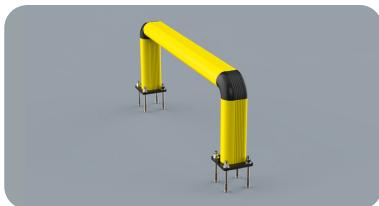

Rack end Barriers

FENCE 90

DIFFERENT
SIZES ON
REQUEST

FAST
AND EASY
TO INSTALL

**M12
GALVANISED STEEL**

FE 90 1100x400

Length **1.100 mm**
Packing **unpacked on pallet**
Colour **B M**

Equipped with accessories

FE 90 2400x400

Length **2.400 mm**
Packing **unpacked on pallet**
Colour **B M**

Equipped with accessories

FENCE 150

DIFFERENT SIZES ON REQUEST

FAST AND EASY TO INSTALL

M12 GALVANISED STEEL

FE 150 1100x550

Length **1.100 mm**
Packing **unpacked on pallet**
Colour **B M**

Equipped with accessories

FE 150 2400x550

Length **2.400 mm**
Packing **unpacked on pallet**
Colour **B M**

Equipped with accessories