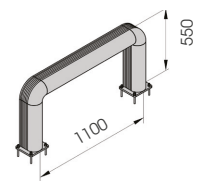

Rack end Barriers

FENCE 90

DIFFERENT
SIZES ON
REQUEST

FAST
AND EASY
TO INSTALL

**M12
GALVANISED STEEL**

FE 90 1100x400

Length **1.100 mm**
Packing **unpacked on pallet**
Colour **B M**

Equipped with accessories

FE 90 2400x400

Length **2.400 mm**
Packing **unpacked on pallet**
Colour **B M**

Equipped with accessories

FENCE 150

DIFFERENT SIZES ON REQUEST

FAST AND EASY TO INSTALL

M12 GALVANISED STEEL

FE 150 1100x550

Length **1.100 mm**
Packing **unpacked on pallet**
Colour **B M**

Equipped with accessories

FE 150 2400x550

Length **2.400 mm**
Packing **unpacked on pallet**
Colour **B M**

Equipped with accessories