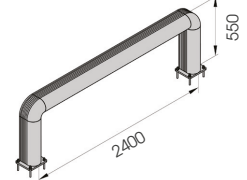

Rack end Barriers

FENCE 90

DIFFERENT
SIZES ON
REQUEST

FAST
AND EASY
TO INSTALL

**M12
GALVANISED STEEL**

FE 90 1100x400

Length **1.100 mm**
Packing **unpacked on pallet**
Colour **B M**

Equipped with accessories

FE 90 2400x400

Length **2.400 mm**
Packing **unpacked on pallet**
Colour **B M**

Equipped with accessories

FENCE 150

DIFFERENT SIZES ON REQUEST

FAST AND EASY TO INSTALL

M12 GALVANISED STEEL

FE 150 1100x550

Length **1.100 mm**
Packing **unpacked on pallet**
Colour **B M**

Equipped with accessories

FE 150 2400x550

Length **2.400 mm**
Packing **unpacked on pallet**
Colour **B M**

Equipped with accessories