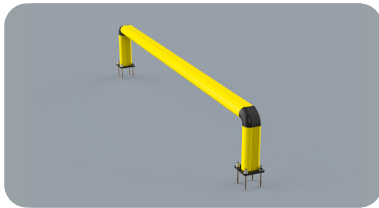

Rack end Barriers

FENCE 90

DIFFERENT
SIZES ON
REQUEST

FAST
AND EASY
TO INSTALL

**M12
GALVANISED STEEL**

FE 90 1100x400

Length **1.100 mm**
Packing **unpacked on pallet**
Colour **B M**

Equipped with accessories

FE 90 2400x400

Length **2.400 mm**
Packing **unpacked on pallet**
Colour **B M**

Equipped with accessories

FENCE 150

DIFFERENT SIZES ON REQUEST

FAST AND EASY TO INSTALL

M12 GALVANISED STEEL

FE 150 1100x550

Length **1.100 mm**
Packing **unpacked on pallet**
Colour **B M**

Equipped with accessories

FE 150 2400x550

Length **2.400 mm**
Packing **unpacked on pallet**
Colour **B M**

Equipped with accessories