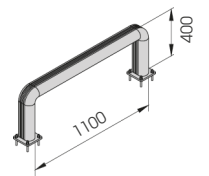

Rack end Barriers

FENCE 90

DIFFERENT
SIZES ON
REQUEST

FAST
AND EASY
TO INSTALL

**M12
GALVANISED STEEL**

FE 90 1100x400

Length **1.100 mm**
Packing **unpacked on pallet**
Colour **B M**

Equipped with accessories

FE 90 2400x400

Length **2.400 mm**
Packing **unpacked on pallet**
Colour **B M**

Equipped with accessories

FENCE 150

DIFFERENT SIZES ON REQUEST

FAST AND EASY TO INSTALL

M12 GALVANISED STEEL

FE 150 1100x550

Length **1.100 mm**
Packing **unpacked on pallet**
Colour **B M**

Equipped with accessories

FE 150 2400x550

Length **2.400 mm**
Packing **unpacked on pallet**
Colour **B M**

Equipped with accessories