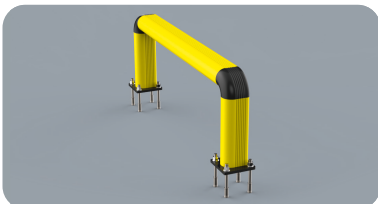

Rack end Barriers

FENCE 90

DIFFERENT
SIZES ON
REQUEST

FAST
AND EASY
TO INSTALL

**M12
GALVANISED STEEL**

FE 90 1100x400

Length **1.100 mm**
Packing **unpacked on pallet**
Colour **B M**

Equipped with accessories

FE 90 2400x400

Length **2.400 mm**
Packing **unpacked on pallet**
Colour **B M**

Equipped with accessories

FENCE 150

DIFFERENT SIZES ON REQUEST

FAST AND EASY TO INSTALL

M12 GALVANISED STEEL

FE 150 1100x550

Length **1.100 mm**
Packing **unpacked on pallet**
Colour **B M**

Equipped with accessories

FE 150 2400x550

Length **2.400 mm**
Packing **unpacked on pallet**
Colour **B M**

Equipped with accessories