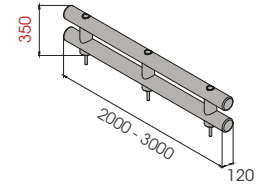

# ROD FLOOR 120 DOUBLE

SF20 x 450  
STAINLESS STEEL

-30°

RESISTANT TO  
LOW TEMPERATURES

**RF 120 DOUBLE** 500  
1000  
1500

Length 500 / 1000 / 1500 mm  
Packing unpacked on pallet  
Colour **M**

Equipped with accessories

**RF 120 DOUBLE** 2000  
3000

Length 2.000 / 3.000 mm  
Packing unpacked on pallet  
Colour **M**

Equipped with accessories