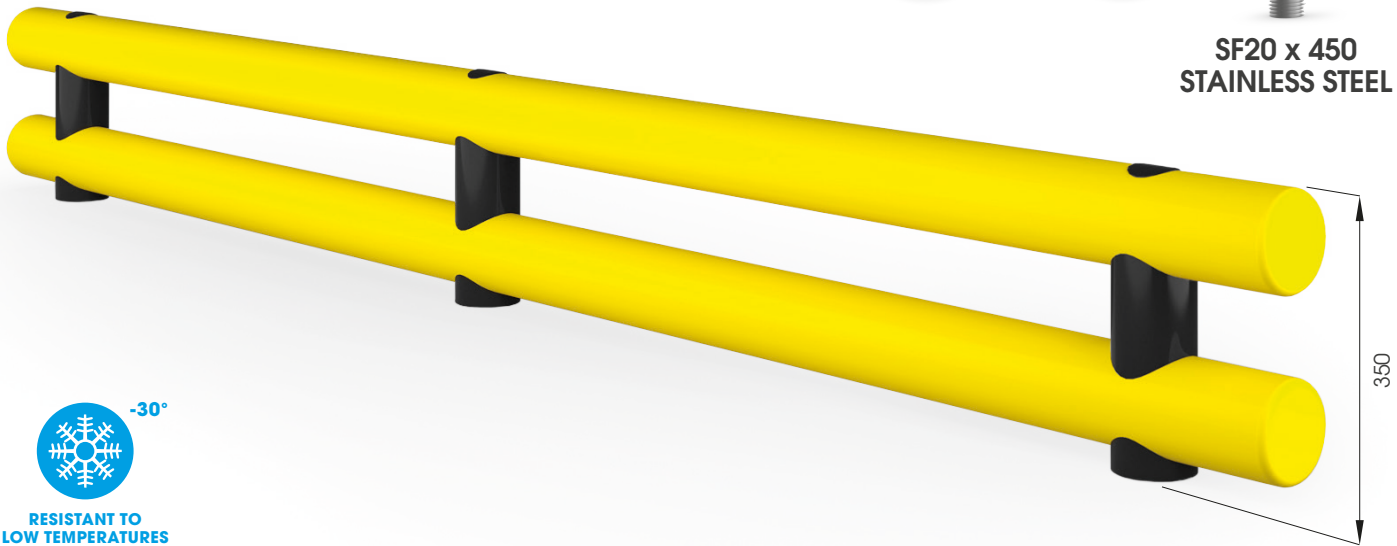

# ROD FLOOR 120 DOUBLE

SF20 x 450  
STAINLESS STEEL

-30°

RESISTANT TO  
LOW TEMPERATURES

**RF 120 DOUBLE** 500  
1000  
1500

Length 500 / 1000 / 1500 mm  
Packing unpacked on pallet  
Colour **M**

Equipped with accessories

**RF 120 DOUBLE** 2000  
3000

Length 2.000 / 3.000 mm  
Packing unpacked on pallet  
Colour **M**

Equipped with accessories