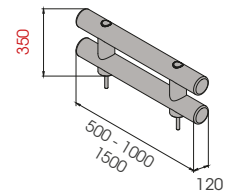

# ROD FLOOR 120 DOUBLE

SF20 x 450  
STAINLESS STEEL

-30°

RESISTANT TO  
LOW TEMPERATURES

**RF 120 DOUBLE** 500  
1000  
1500

Length 500 / 1000 / 1500 mm  
Packing unpacked on pallet  
Colour **M**

Equipped with accessories

**RF 120 DOUBLE** 2000  
3000

Length 2.000 / 3.000 mm  
Packing unpacked on pallet  
Colour **M**

Equipped with accessories