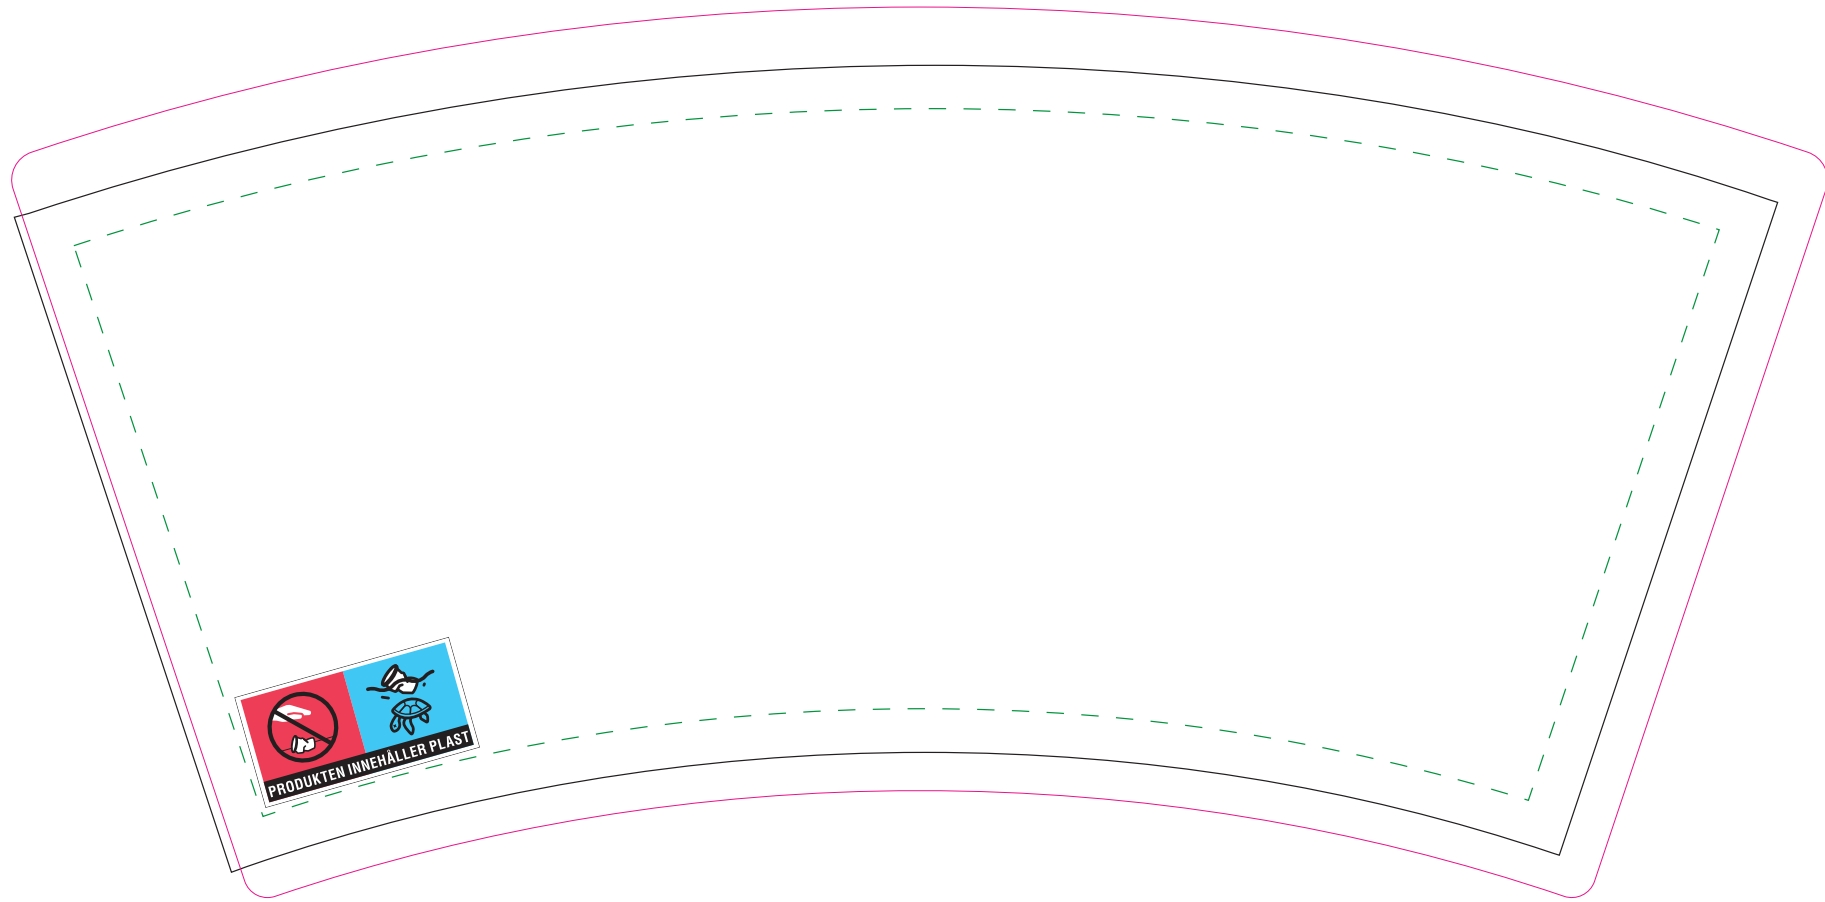

200ml

PRODUKTEN INNEHÅLLER PLAST

--- safety area
— graphics area

cut line

safety area

graphics area